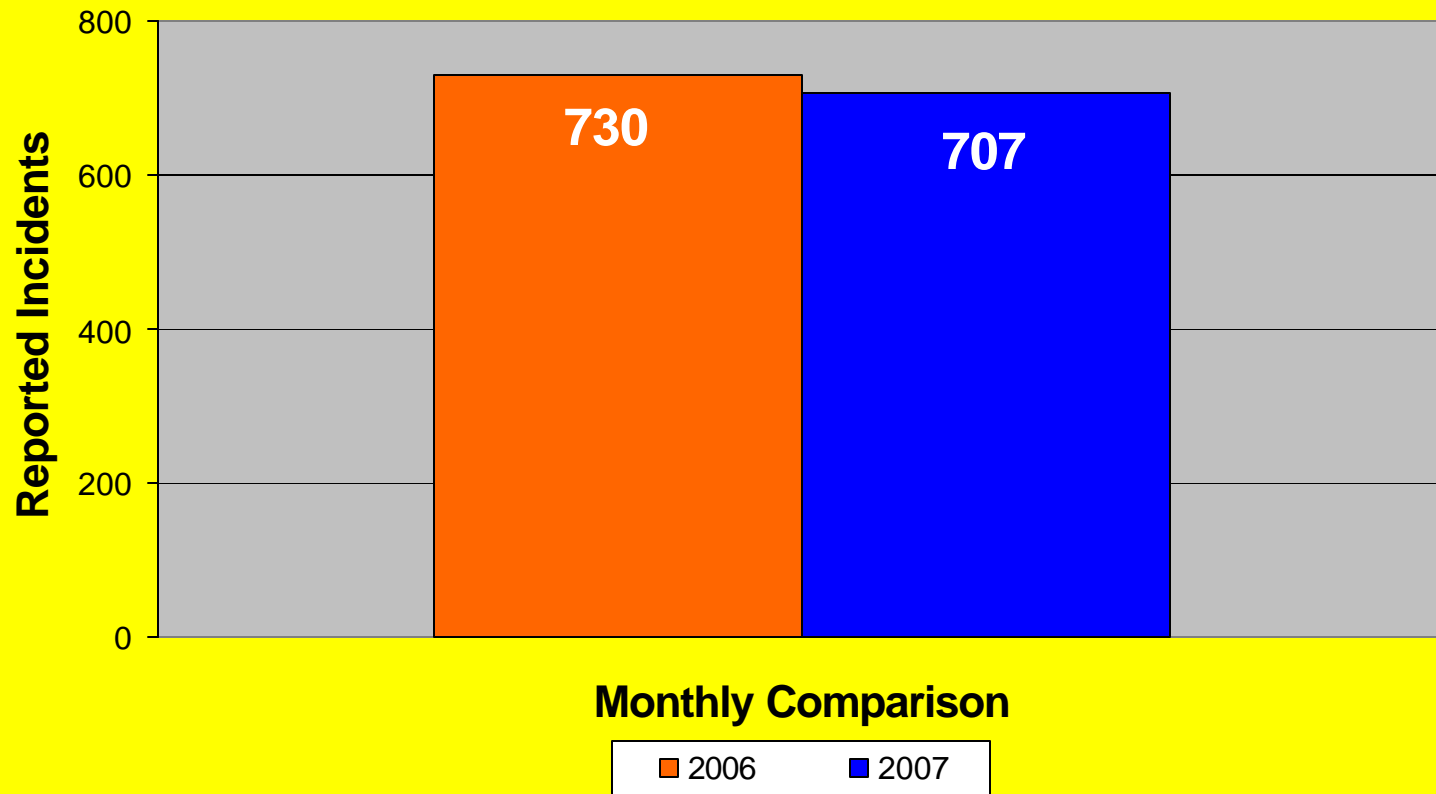

**Memphis Police Department
Part I Violent Crimes
February 2006/2007**