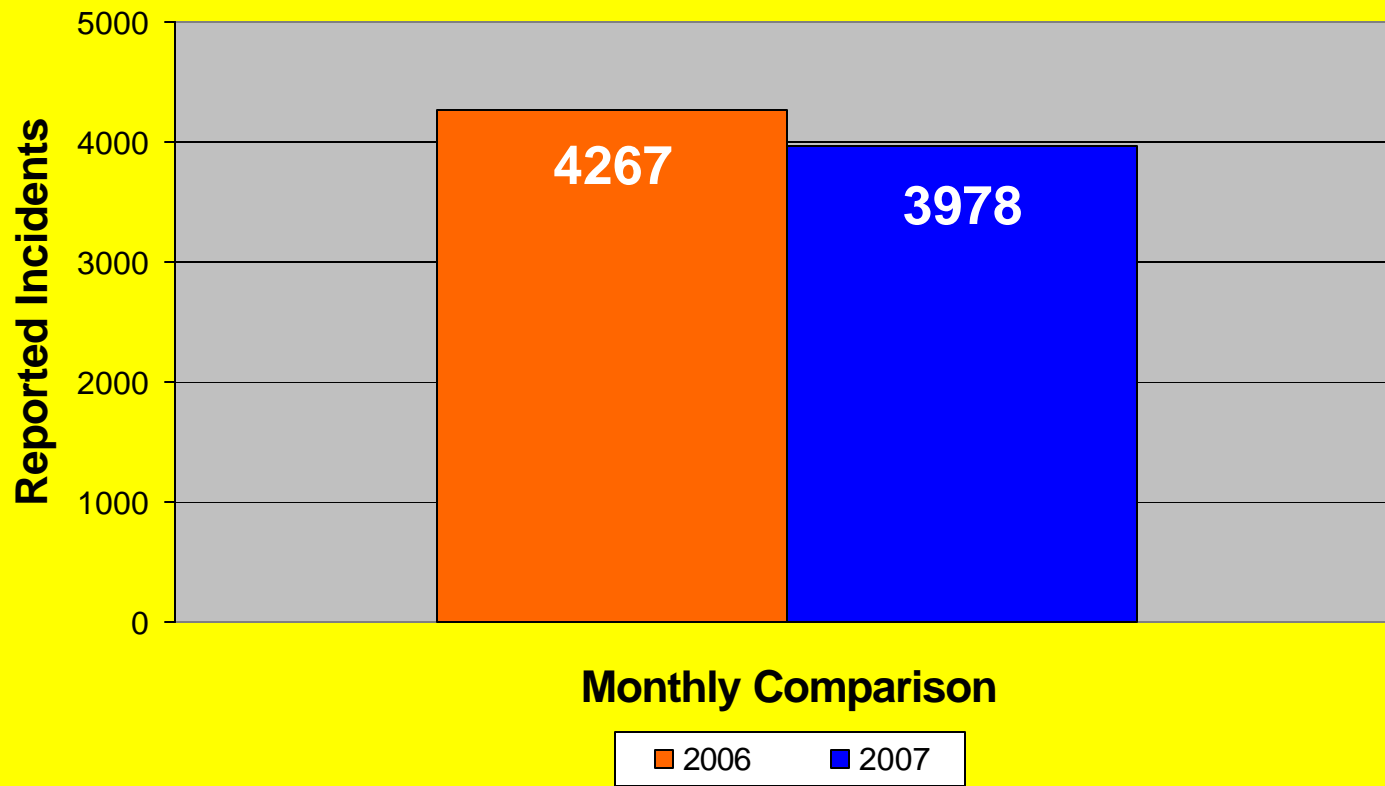

**Memphis Police Department
Part I Crimes
February 2006/2007**