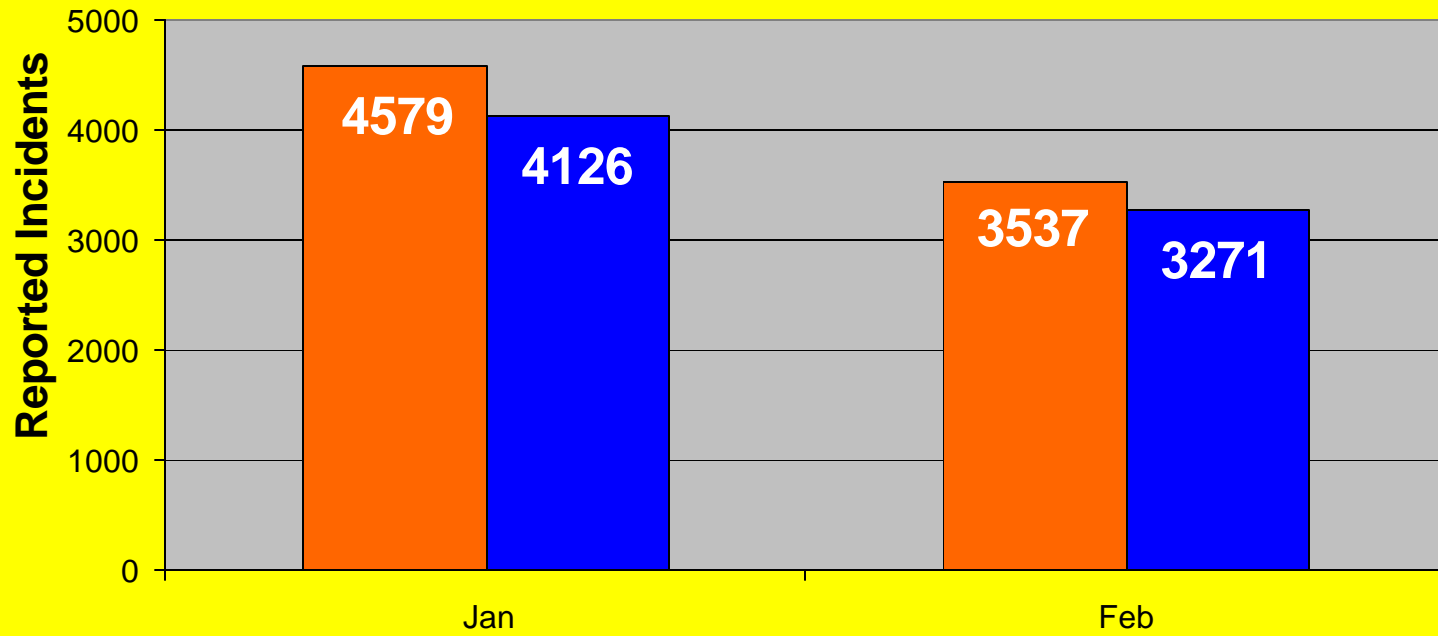

**MEMPHIS POLICE DEPARTMENT**  
**Blue C.R.U.S.H.™ TRAC**

**YEAR TO DATE**

---

<b>Total Part I Crime</b>												
	<b>Jan</b>	<b>Feb</b>	<b>Mar</b>	<b>Apr</b>	<b>May</b>	<b>Jun</b>	<b>Jul</b>	<b>Aug</b>	<b>Sep</b>	<b>Oct</b>	<b>Nov</b>	<b>Dec</b>
2006	5576	4267	5376	5682	6245	5746	6147	6507	6087	5733	5330	5260
2007	4920	3978										
<b>Part I Violent Crime*</b>												
	<b>Jan</b>	<b>Feb</b>	<b>Mar</b>	<b>Apr</b>	<b>May</b>	<b>Jun</b>	<b>Jul</b>	<b>Aug</b>	<b>Sep</b>	<b>Oct</b>	<b>Nov</b>	<b>Dec</b>
2006	997	730	920	1030	1092	1082	1116	1122	1048	935	878	858
2007	794	707										
<b>Part I Property Crime**</b>												
	<b>Jan</b>	<b>Feb</b>	<b>Mar</b>	<b>Apr</b>	<b>May</b>	<b>Jun</b>	<b>Jul</b>	<b>Aug</b>	<b>Sep</b>	<b>Oct</b>	<b>Nov</b>	<b>Dec</b>
2006	4579	3537	4456	4652	5153	4664	5031	5385	5038	4798	4452	4402
2007	4126	3271										

\* Part I Violent Crimes reported in the FBI's Uniform Crime Reports are: Murder, Forcible Rape, Robbery, and Aggravated Assault.

\*\* Part I Property Crimes reported in the FBI's Uniform Crime Reports are: Burglary, Larceny-Theft, and Motor Vehicle Theft.

**Memphis Police Department  
Part I Crimes  
February 2006/2007**

**Memphis Police Department  
Part I Violent Crimes  
February 2006/2007**

**Memphis Police Department  
Part I Property Crime  
February 2006/2007**

**Memphis Police Department  
Part I Crimes  
Year To Date - 2006/2007**

**Memphis Police Department  
Part I Violent Crimes  
Year To Date - 2006/2007**

**Memphis Police Department  
Part I Property Crime  
Year To Date - 2006/2007**