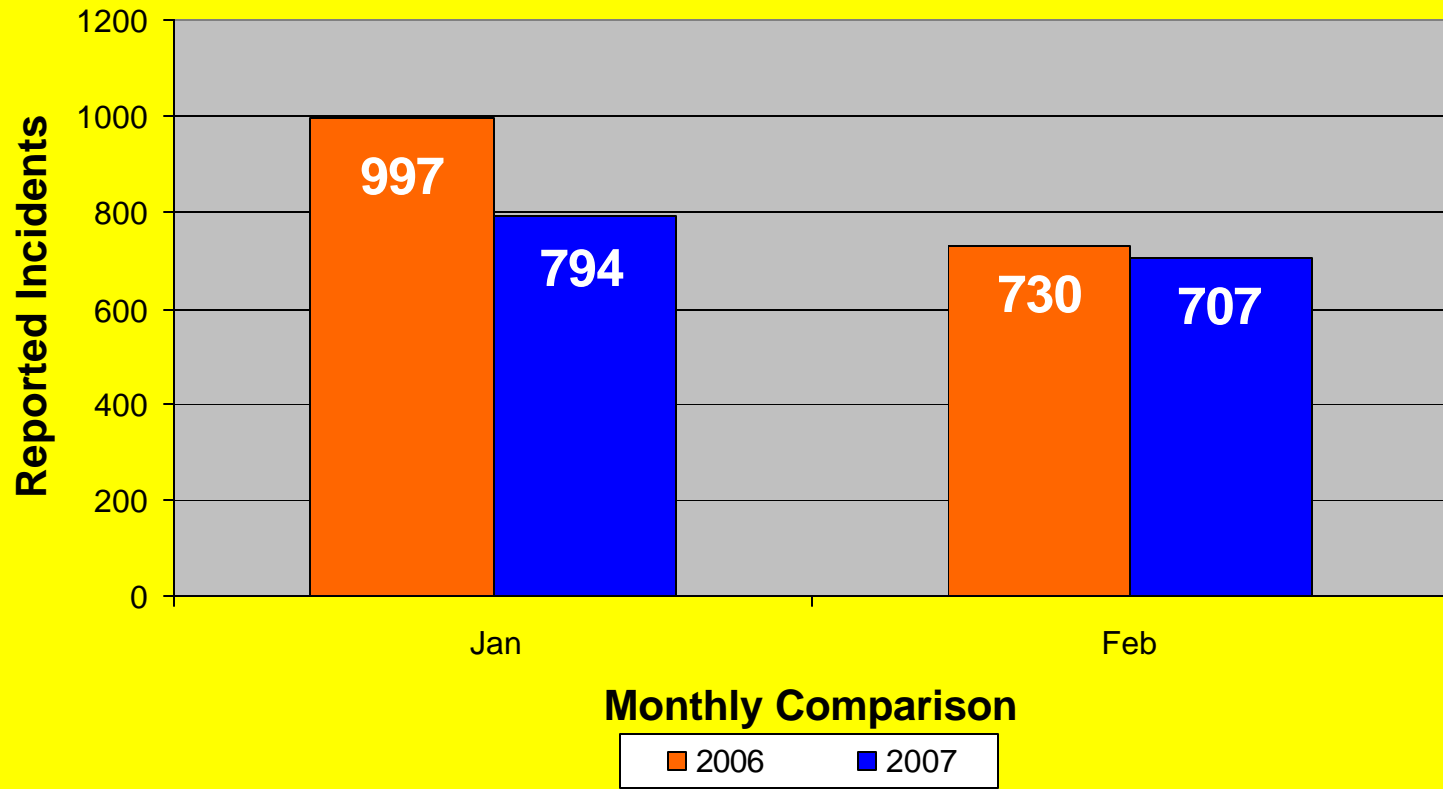

**MEMPHIS POLICE DEPARTMENT**  
**Blue C.R.U.S.H.™ TRAC**

**YEAR TO DATE**

---

<b>Total Part I Crime</b>												
	<b>Jan</b>	<b>Feb</b>	<b>Mar</b>	<b>Apr</b>	<b>May</b>	<b>Jun</b>	<b>Jul</b>	<b>Aug</b>	<b>Sep</b>	<b>Oct</b>	<b>Nov</b>	<b>Dec</b>
2006	5576	4267	5376	5682	6245	5746	6147	6507	6087	5733	5330	5260
2007	4920	3978										
<b>Part I Violent Crime*</b>												
	<b>Jan</b>	<b>Feb</b>	<b>Mar</b>	<b>Apr</b>	<b>May</b>	<b>Jun</b>	<b>Jul</b>	<b>Aug</b>	<b>Sep</b>	<b>Oct</b>	<b>Nov</b>	<b>Dec</b>
2006	997	730	920	1030	1092	1082	1116	1122	1048	935	878	858
2007	794	707										
<b>Part I Property Crime**</b>												
	<b>Jan</b>	<b>Feb</b>	<b>Mar</b>	<b>Apr</b>	<b>May</b>	<b>Jun</b>	<b>Jul</b>	<b>Aug</b>	<b>Sep</b>	<b>Oct</b>	<b>Nov</b>	<b>Dec</b>
2006	4579	3537	4456	4652	5153	4664	5031	5385	5038	4798	4452	4402
2007	4126	3271										

\* Part I Violent Crimes reported in the FBI's Uniform Crime Reports are: Murder, Forcible Rape, Robbery, and Aggravated Assault.

\*\* Part I Property Crimes reported in the FBI's Uniform Crime Reports are: Burglary, Larceny-Theft, and Motor Vehicle Theft.

**Memphis Police Department  
Part I Crimes  
February 2006/2007**

**Memphis Police Department  
Part I Violent Crimes  
February 2006/2007**

**Memphis Police Department  
Part I Property Crime  
February 2006/2007**

**Memphis Police Department  
Part I Crimes  
Year To Date - 2006/2007**

**Memphis Police Department  
Part I Violent Crimes  
Year To Date - 2006/2007**

**Memphis Police Department  
Part I Property Crime  
Year To Date - 2006/2007**