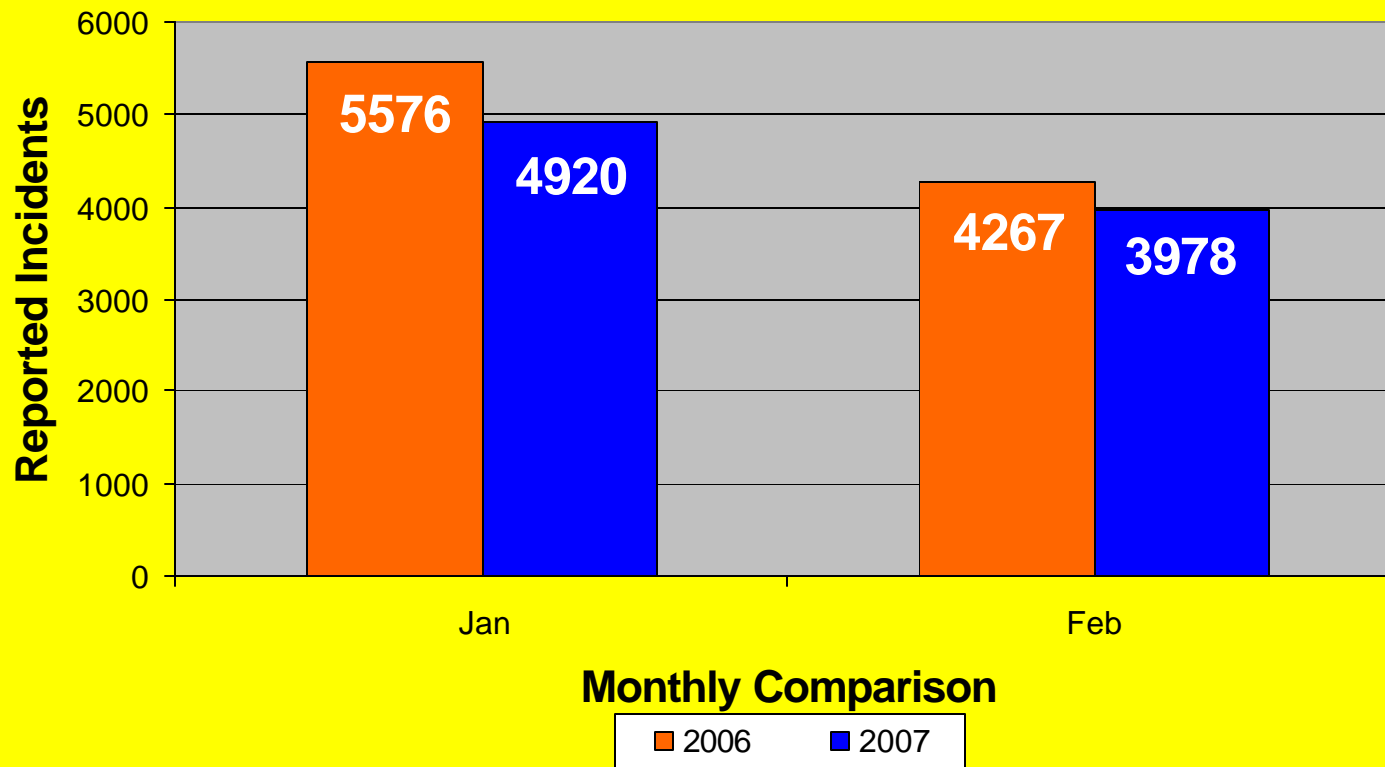

**MEMPHIS POLICE DEPARTMENT**  
**Blue C.R.U.S.H.™ TRAC**

**YEAR TO DATE**

---

<b>Total Part I Crime</b>												
	<b>Jan</b>	<b>Feb</b>	<b>Mar</b>	<b>Apr</b>	<b>May</b>	<b>Jun</b>	<b>Jul</b>	<b>Aug</b>	<b>Sep</b>	<b>Oct</b>	<b>Nov</b>	<b>Dec</b>
2006	5576	4267	5376	5682	6245	5746	6147	6507	6087	5733	5330	5260
2007	4920	3978										
<b>Part I Violent Crime*</b>												
	<b>Jan</b>	<b>Feb</b>	<b>Mar</b>	<b>Apr</b>	<b>May</b>	<b>Jun</b>	<b>Jul</b>	<b>Aug</b>	<b>Sep</b>	<b>Oct</b>	<b>Nov</b>	<b>Dec</b>
2006	997	730	920	1030	1092	1082	1116	1122	1048	935	878	858
2007	794	707										
<b>Part I Property Crime**</b>												
	<b>Jan</b>	<b>Feb</b>	<b>Mar</b>	<b>Apr</b>	<b>May</b>	<b>Jun</b>	<b>Jul</b>	<b>Aug</b>	<b>Sep</b>	<b>Oct</b>	<b>Nov</b>	<b>Dec</b>
2006	4579	3537	4456	4652	5153	4664	5031	5385	5038	4798	4452	4402
2007	4126	3271										

\* Part I Violent Crimes reported in the FBI's Uniform Crime Reports are: Murder, Forcible Rape, Robbery, and Aggravated Assault.

\*\* Part I Property Crimes reported in the FBI's Uniform Crime Reports are: Burglary, Larceny-Theft, and Motor Vehicle Theft.

**Memphis Police Department  
Part I Crimes  
February 2006/2007**

**Memphis Police Department  
Part I Violent Crimes  
February 2006/2007**

**Memphis Police Department  
Part I Property Crime  
February 2006/2007**

**Memphis Police Department  
Part I Crimes  
Year To Date - 2006/2007**

**Memphis Police Department  
Part I Violent Crimes  
Year To Date - 2006/2007**

**Memphis Police Department  
Part I Property Crime  
Year To Date - 2006/2007**