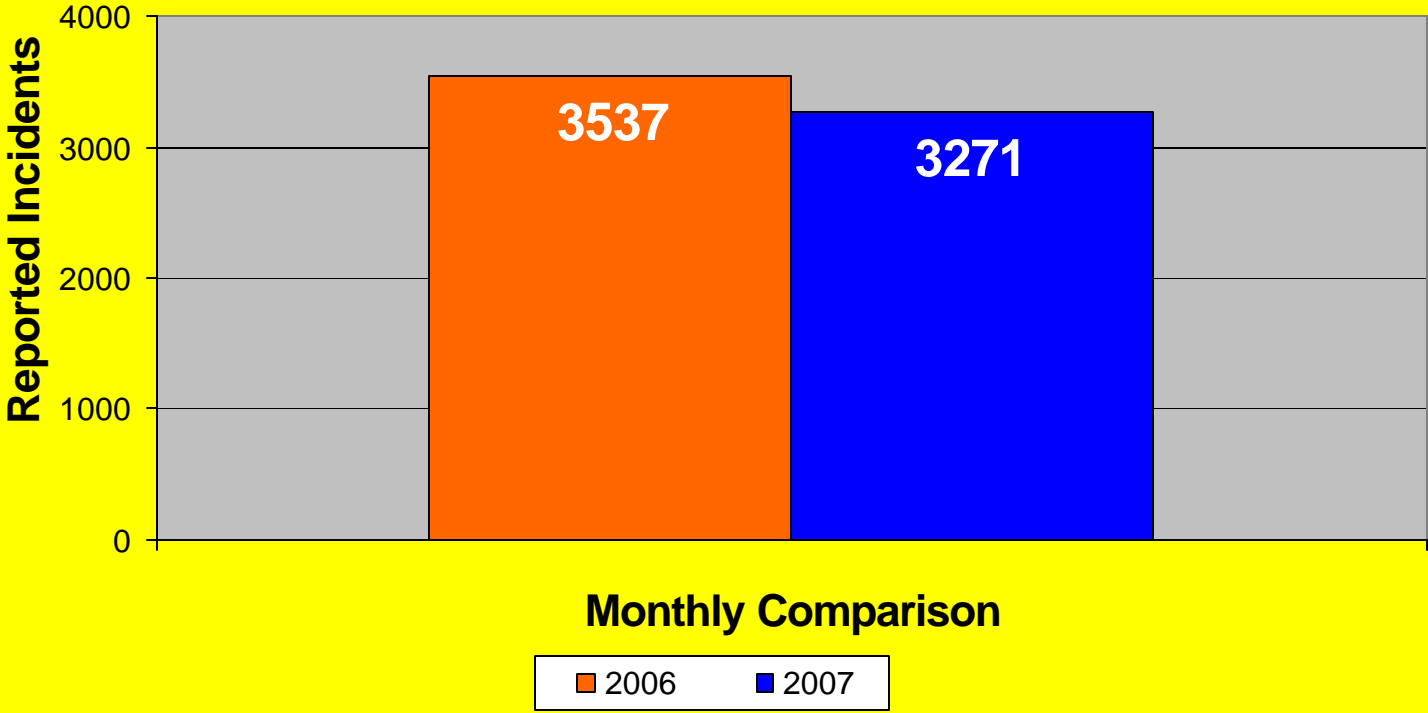

**Memphis Police Department
Part I Property Crime
February 2006/2007**