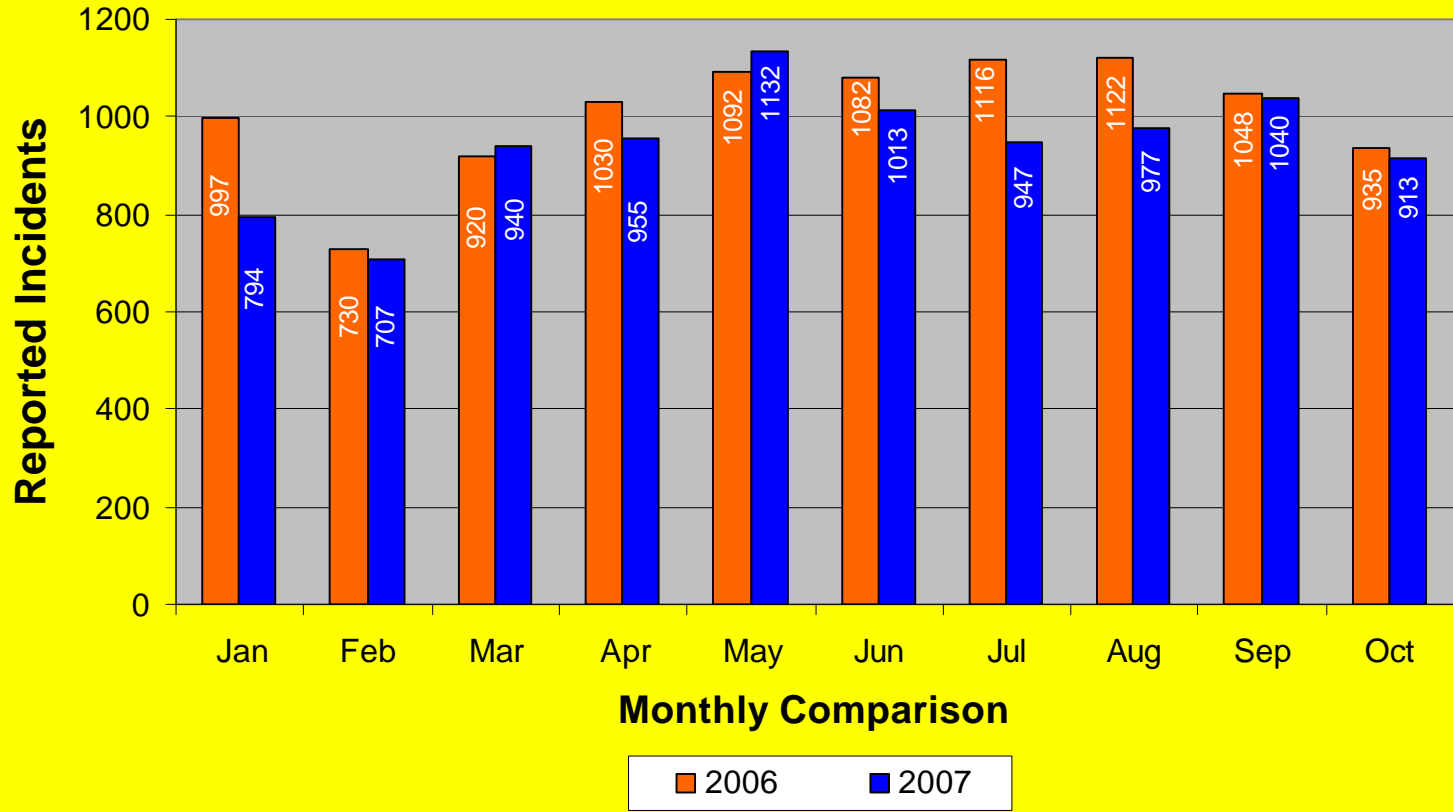

**Memphis Police Department
Part I Violent Crimes
Year To Date - 2006/2007**