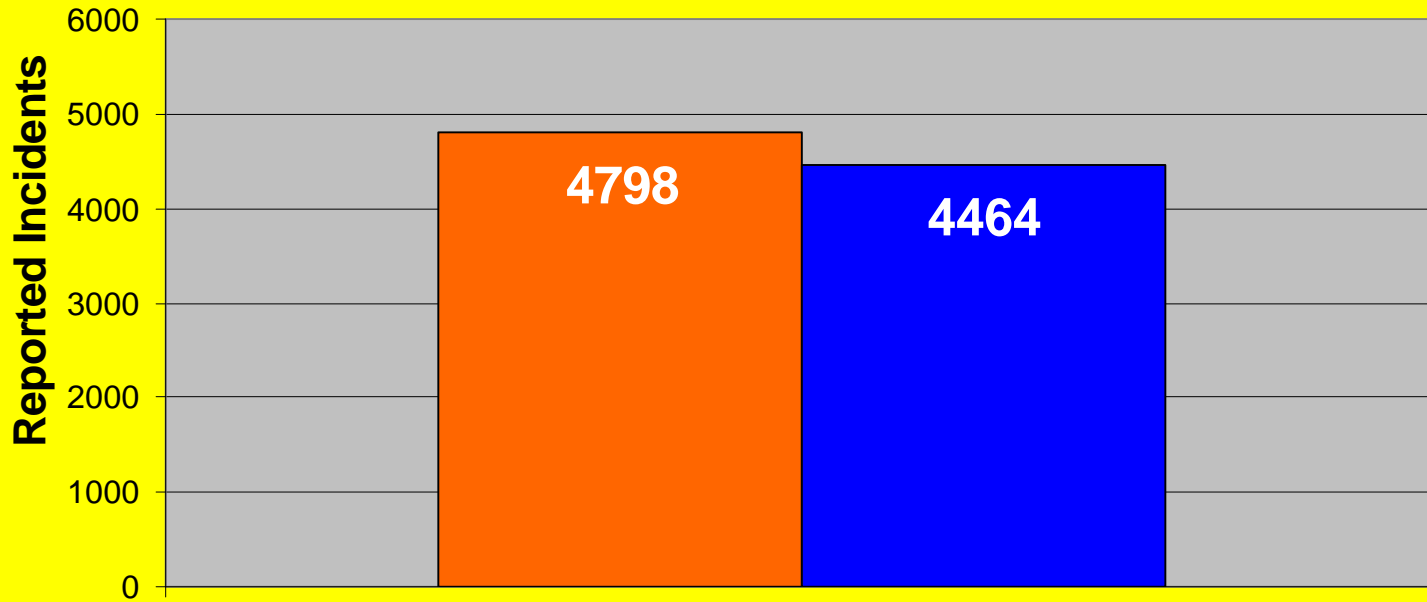

**Memphis Police Department
Part I Property Crime
October 2006/2007**

Monthly Comparison