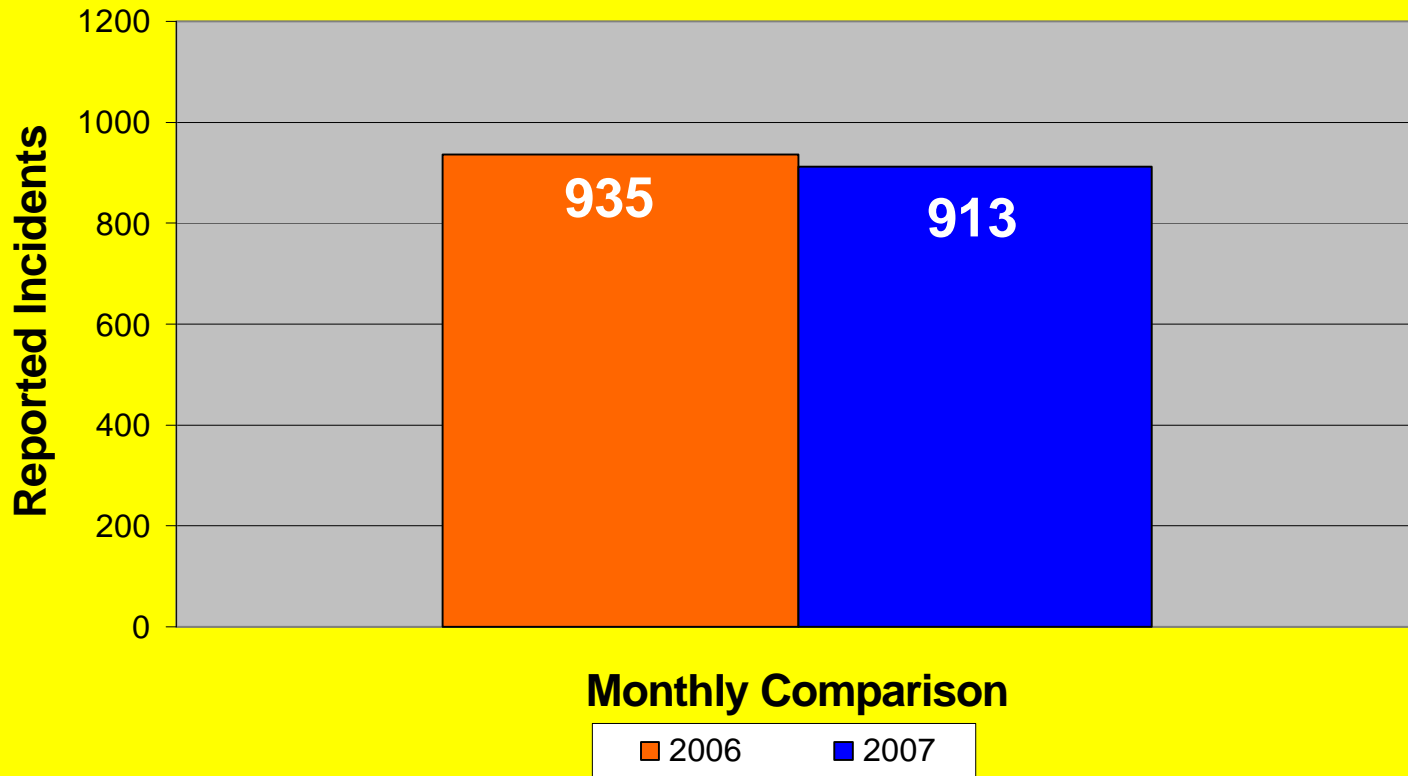

**Memphis Police Department
Part I Violent Crimes
October 2006/2007**