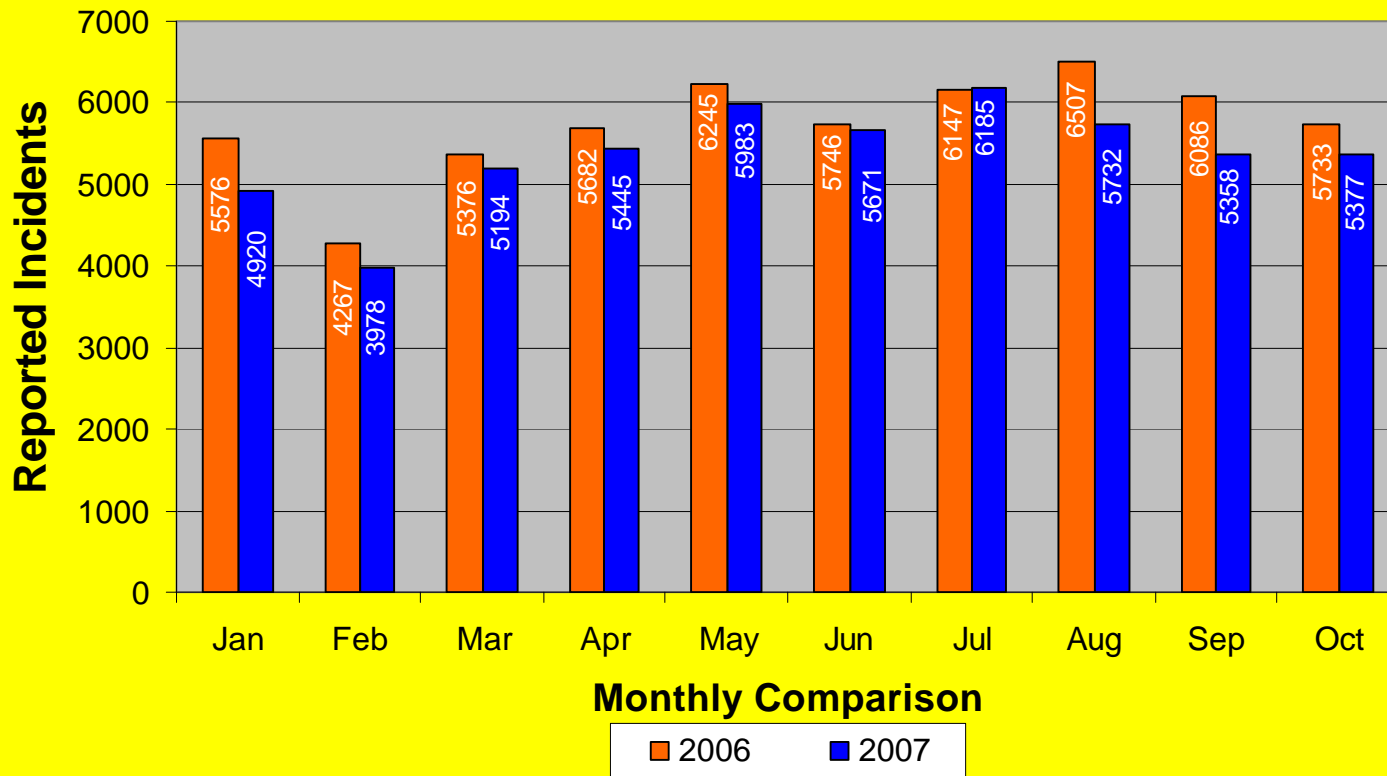

Memphis Police Department Part I Crimes Year To Date - 2006/2007