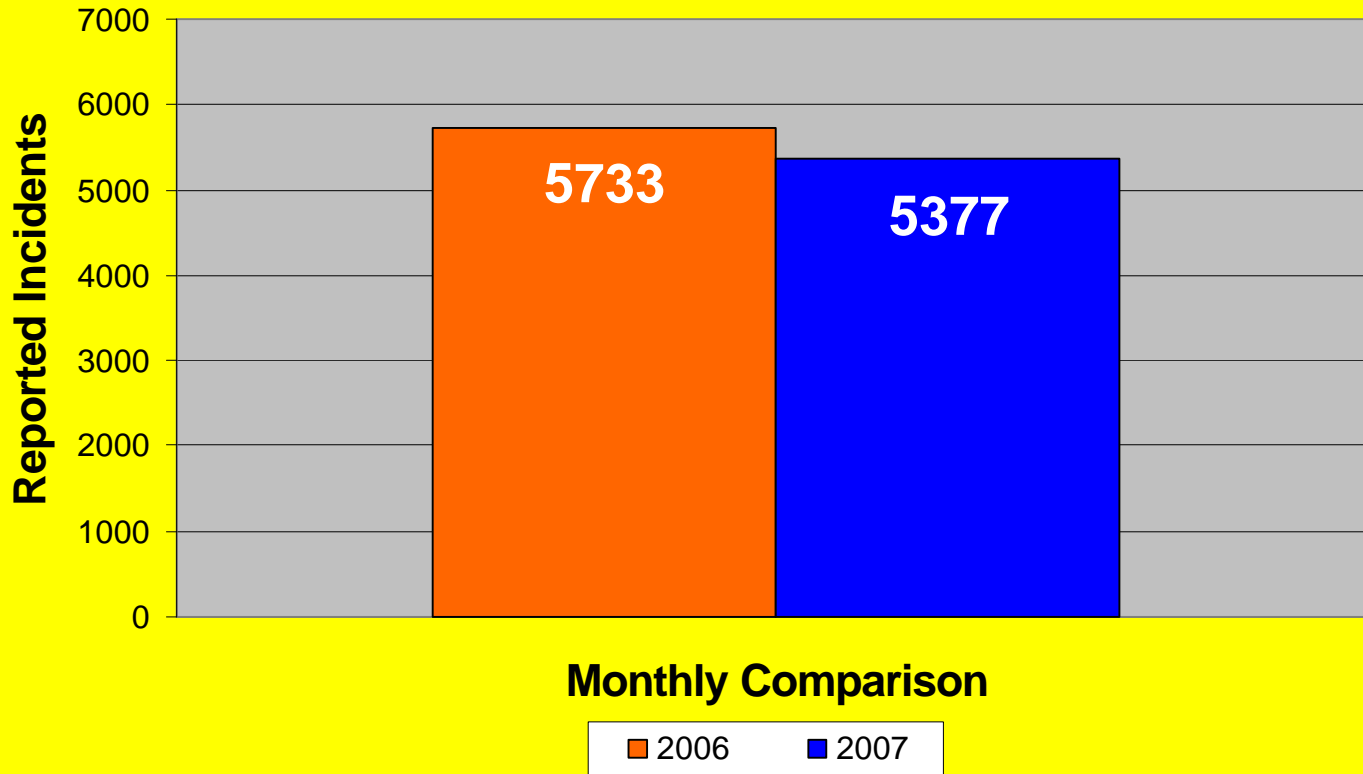

**Memphis Police Department
Part I Crimes
October 2006/2007**