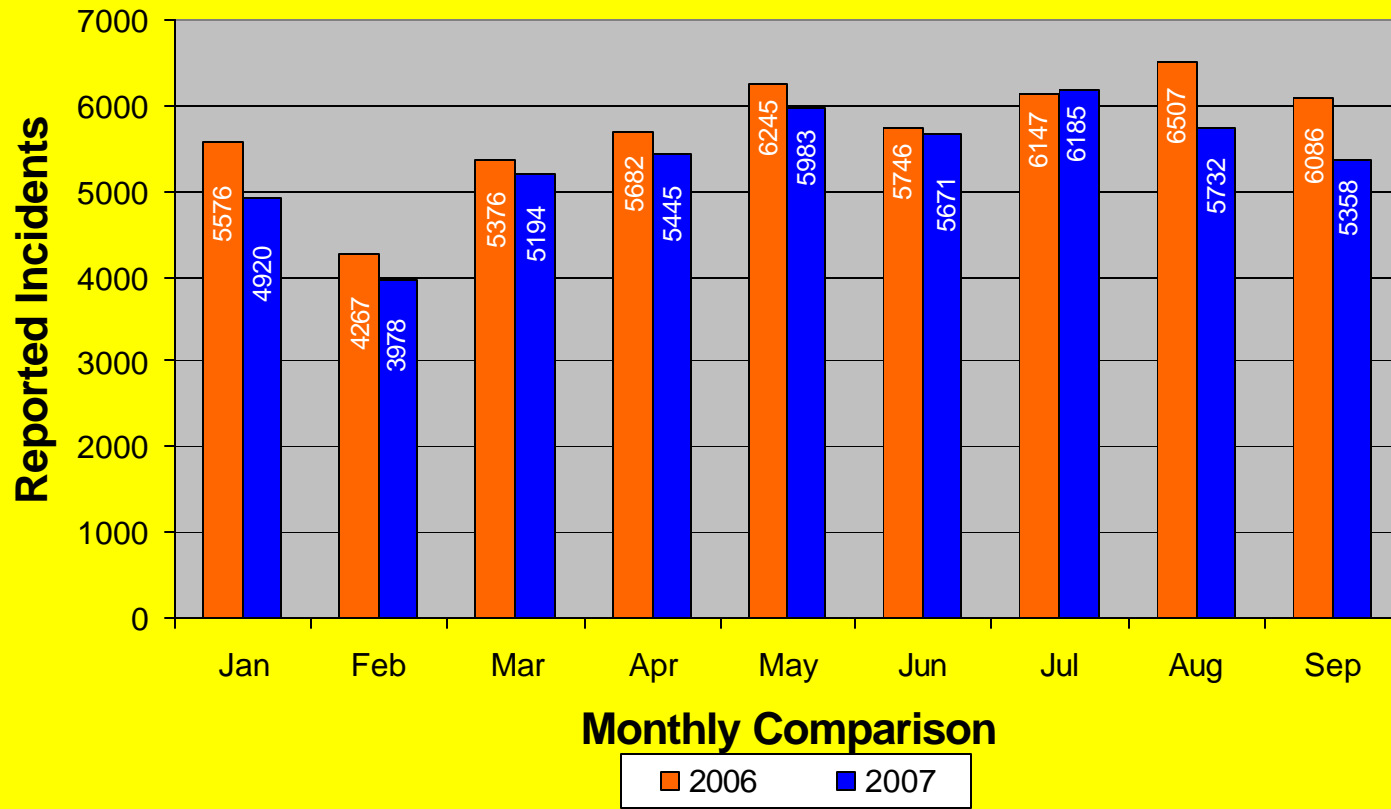

* Part I Violent Crimes reported in the FBI's Uniform Crime Reports are: Murder, Forcible Rape, Robbery, and Aggravated Assault.

** Part I Property Crimes reported in the FBI's Uniform Crime Reports are: Burglary, Larceny-Theft, and Motor Vehicle Theft.

**Memphis Police Department
Part I Crimes
September 2006/2007**

Monthly Comparison

■ 2006 ■ 2007

**Memphis Police Department
Part I Violent Crimes
September 2006/2007**

**Memphis Police Department
Part I Property Crime
September 2006/2007**

**Memphis Police Department
Part I Crimes
Year To Date - 2006/2007**

**Memphis Police Department
Part I Violent Crimes
Year To Date - 2006/2007**

Memphis Police Department Part I Property Crime Year To Date - 2006/2007