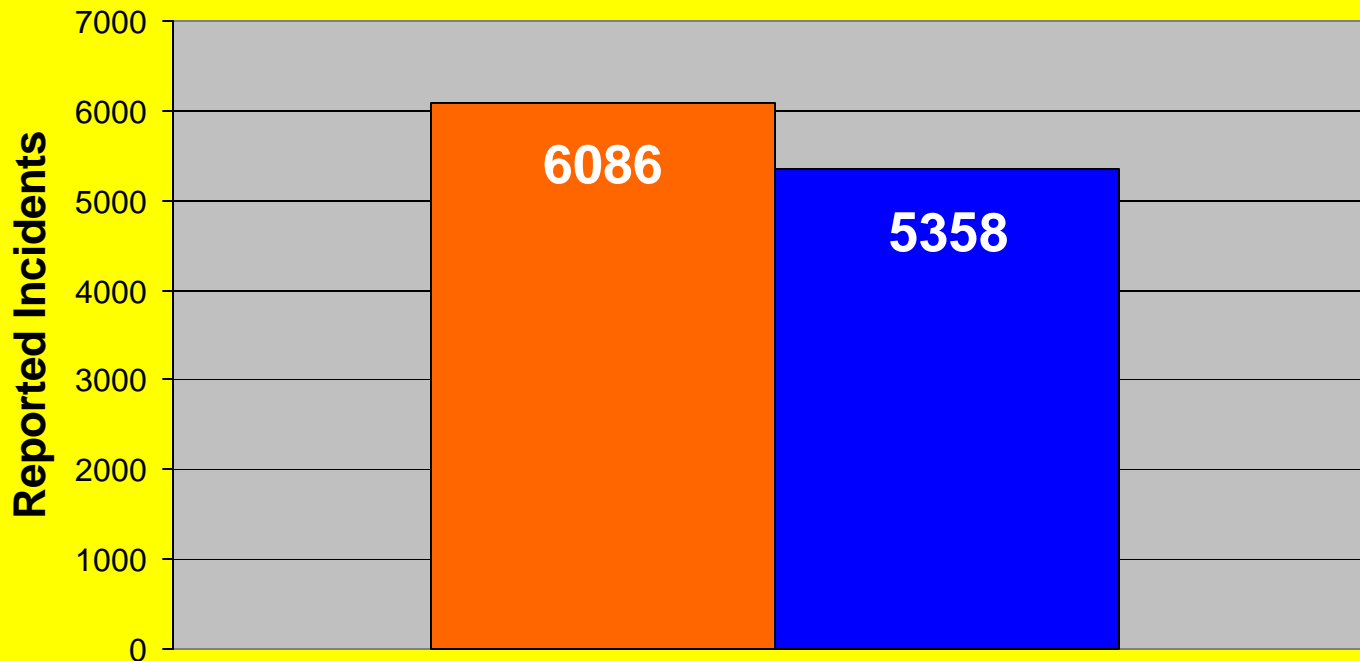

**Memphis Police Department
Part I Crimes
September 2006/2007**

Monthly Comparison

■ 2006   ■ 2007