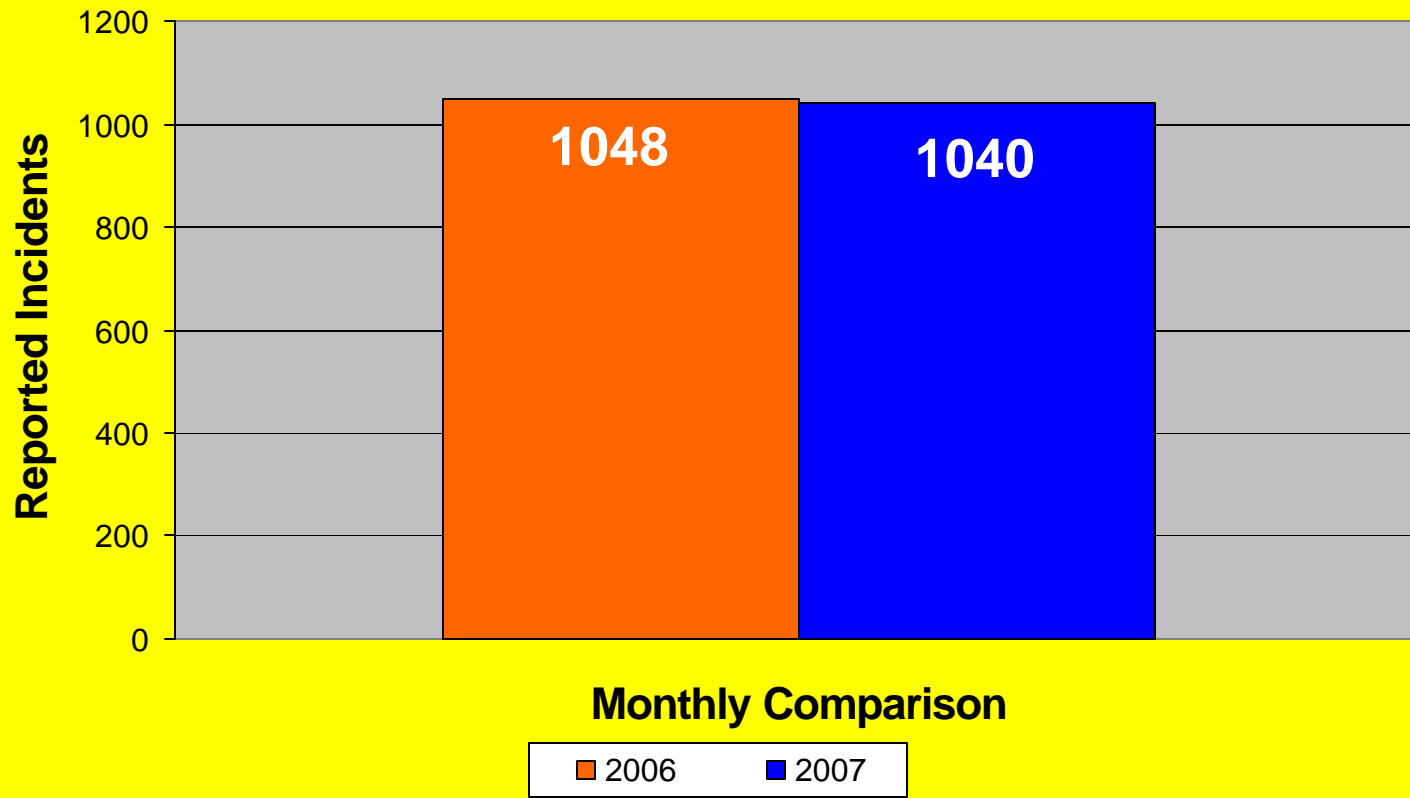

**Memphis Police Department
Part I Violent Crimes
September 2006/2007**