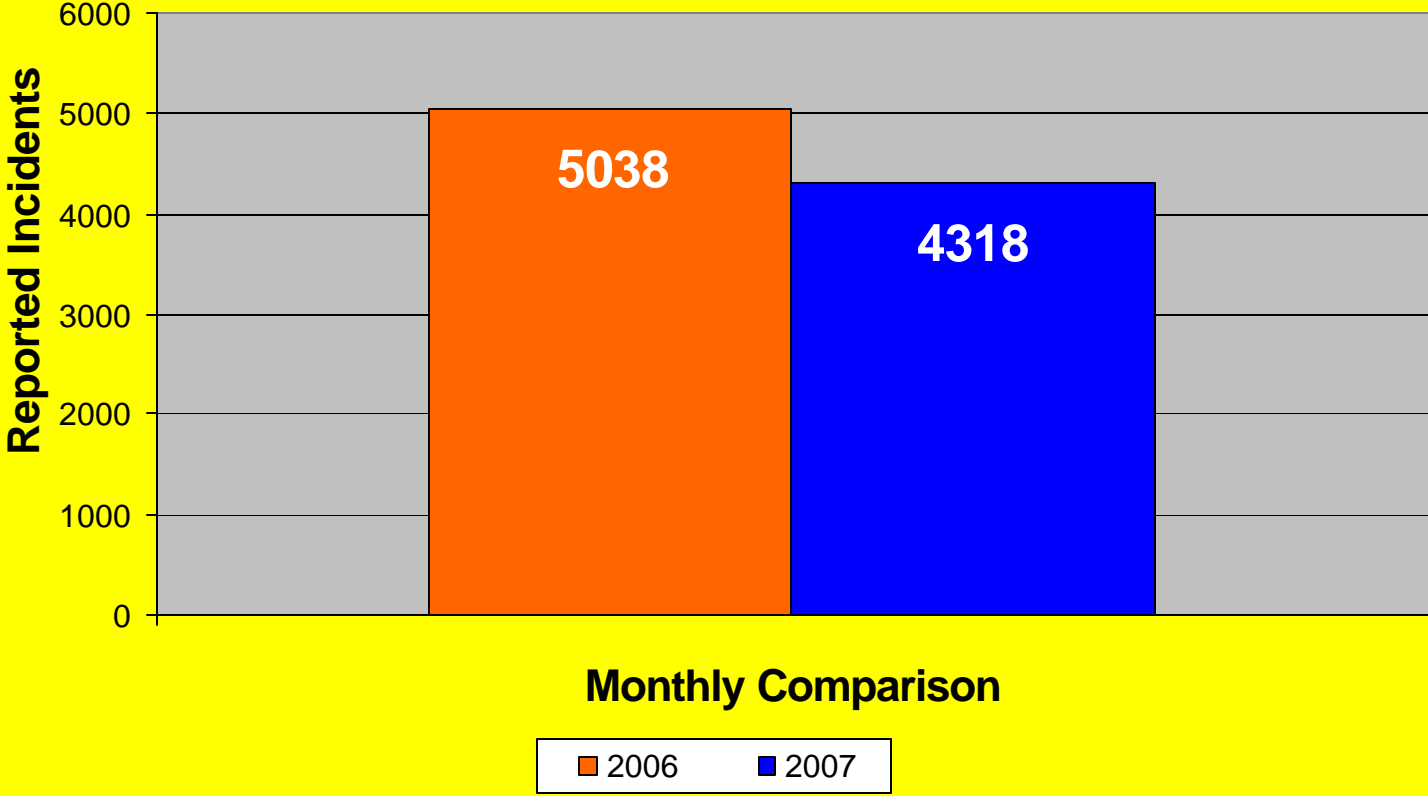

* Part I Violent Crimes reported in the FBI's Uniform Crime Reports are: Murder, Forcible Rape, Robbery, and Aggravated Assault.

** Part I Property Crimes reported in the FBI's Uniform Crime Reports are: Burglary, Larceny-Theft, and Motor Vehicle Theft.

**Memphis Police Department
Part I Crimes
September 2006/2007**

Monthly Comparison

■ 2006 ■ 2007

**Memphis Police Department
Part I Violent Crimes
September 2006/2007**

**Memphis Police Department
Part I Property Crime
September 2006/2007**