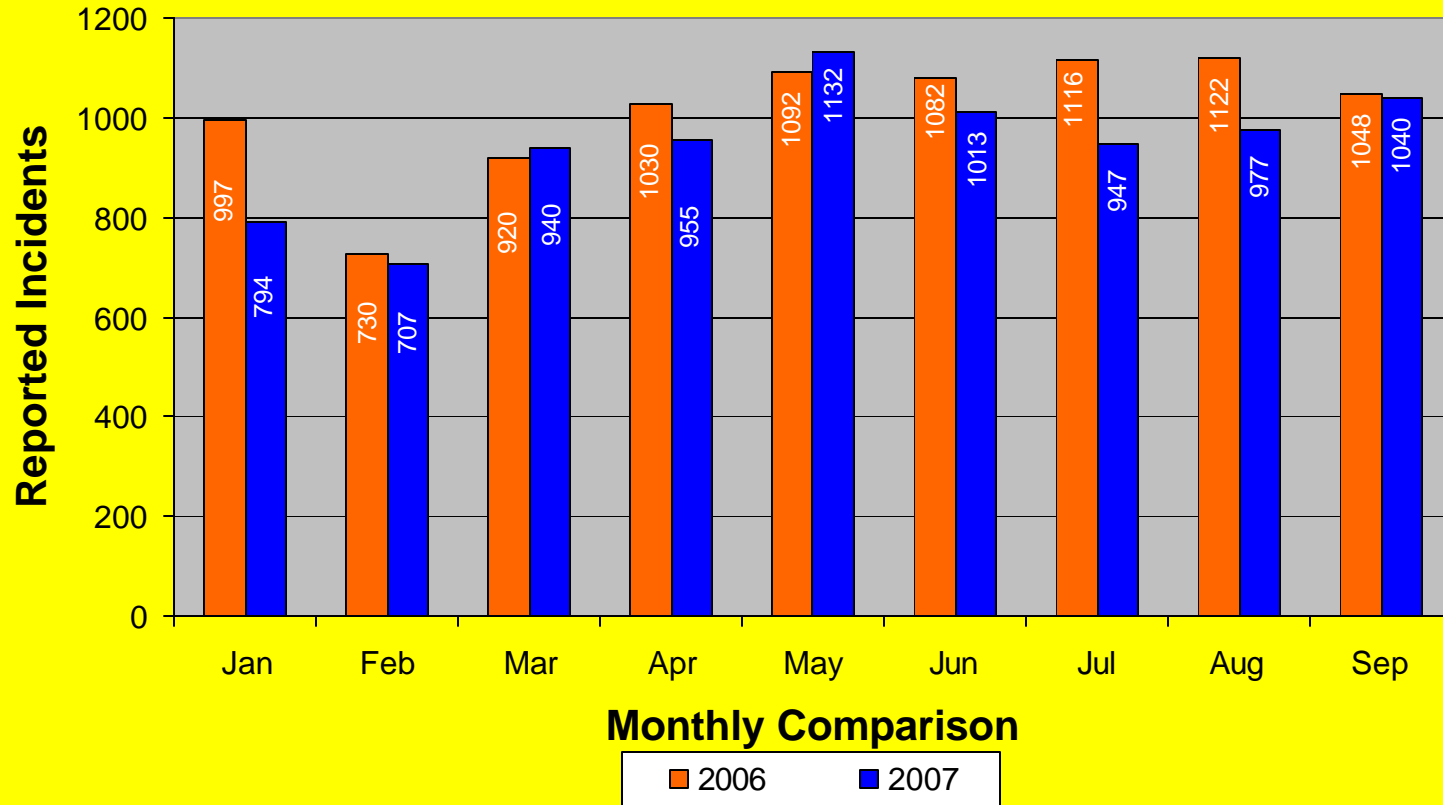

* Part I Violent Crimes reported in the FBI's Uniform Crime Reports are: Murder, Forcible Rape, Robbery, and Aggravated Assault.

** Part I Property Crimes reported in the FBI's Uniform Crime Reports are: Burglary, Larceny-Theft, and Motor Vehicle Theft.

**Memphis Police Department
Part I Crimes
September 2006/2007**

Monthly Comparison

■ 2006 ■ 2007

**Memphis Police Department
Part I Violent Crimes
September 2006/2007**

**Memphis Police Department
Part I Property Crime
September 2006/2007**

**Memphis Police Department
Part I Crimes
Year To Date - 2006/2007**

**Memphis Police Department
Part I Violent Crimes
Year To Date - 2006/2007**

Memphis Police Department Part I Property Crime Year To Date - 2006/2007