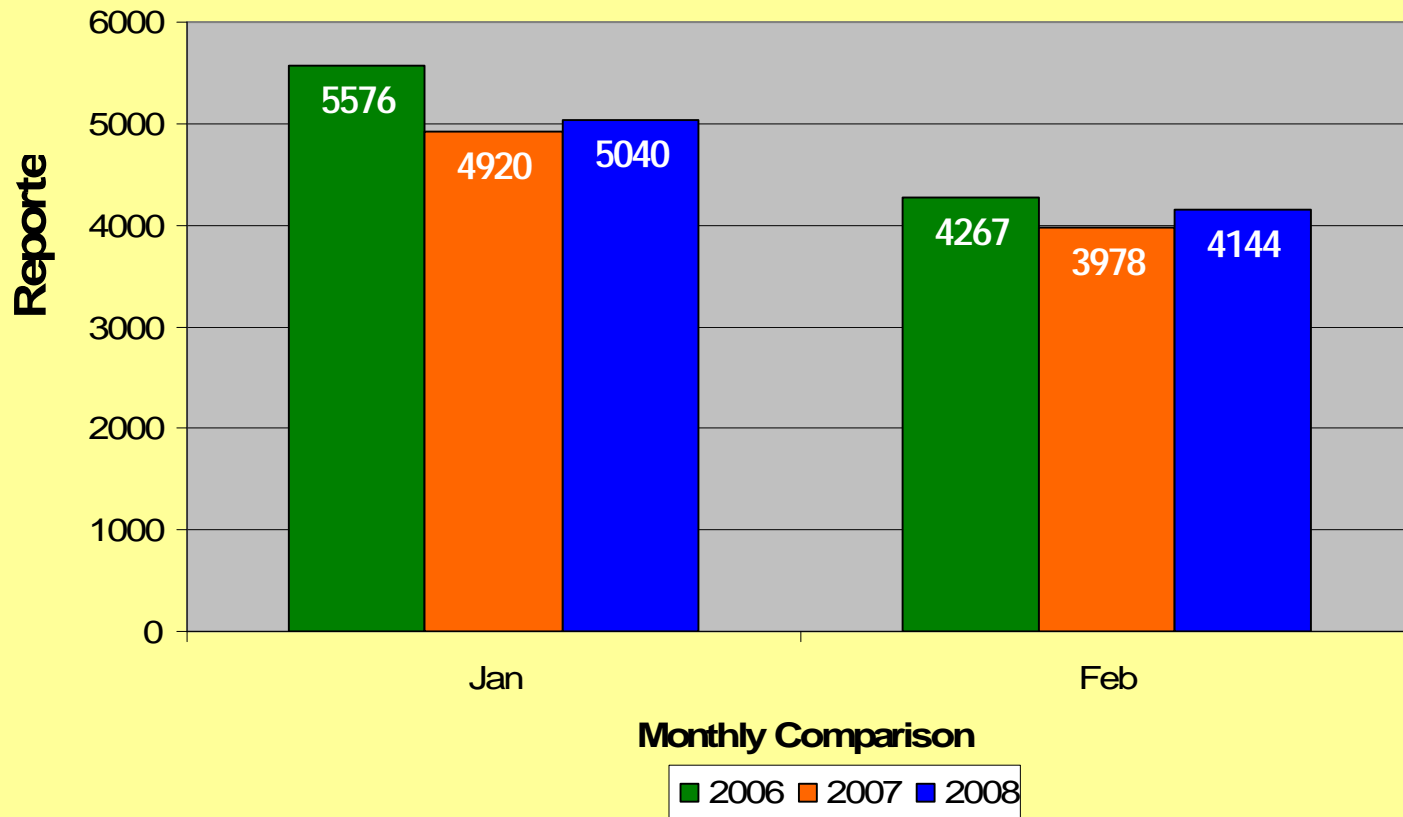

**MEMPHIS POLICE DEPARTMENT  
Blue C.R.U.S.H.™ TRAC**

**YEAR TO DATE**

<b>Total Part I Crime</b>												
	<b>Jan</b>	<b>Feb</b>	<b>Mar</b>	<b>Apr</b>	<b>May</b>	<b>Jun</b>	<b>Jul</b>	<b>Aug</b>	<b>Sep</b>	<b>Oct</b>	<b>Nov</b>	<b>Dec</b>
2006	5576	4267	5376	5682	6245	5746	6147	6507	6086	5733	5330	5260
2007	4920	3978	5194	5445	5983	5671	6185	5732	5358	5377	5242	5478
2008	5040	4144										
<b>Part I Violent Crime*</b>												
	<b>Jan</b>	<b>Feb</b>	<b>Mar</b>	<b>Apr</b>	<b>May</b>	<b>Jun</b>	<b>Jul</b>	<b>Aug</b>	<b>Sep</b>	<b>Oct</b>	<b>Nov</b>	<b>Dec</b>
2006	997	730	920	1030	1092	1082	1116	1122	1048	935	878	858
2007	794	707	940	955	1132	1013	947	977	1040	913	880	923
2008	769	698										
<b>Part I Property Crime**</b>												
	<b>Jan</b>	<b>Feb</b>	<b>Mar</b>	<b>Apr</b>	<b>May</b>	<b>Jun</b>	<b>Jul</b>	<b>Aug</b>	<b>Sep</b>	<b>Oct</b>	<b>Nov</b>	<b>Dec</b>
2006	4579	3537	4456	4652	5153	4664	5031	5385	5038	4798	4452	4402
2007	4126	3271	4254	4490	4851	4658	5238	4755	4318	4464	4362	4555
2008	4271	3446										

\* Part I Violent Crimes reported in the FBI's Uniform Crime Reports are: Murder, Forcible Rape, Robbery, and Aggravated Assault.

\*\* Part I Property Crimes reported in the FBI's Uniform Crime Reports are: Burglary, Larceny-Theft, and Motor Vehicle Theft.

**Memphis Police Department  
Part I Crimes  
February 2006/2007/2008**

**Memphis Police Department  
Part I Violent Crimes  
February 2006/2007/2008**

**Memphis Police Department  
Part I Property Crime  
February 2006/2007/2008**

**Memphis Police Department  
Part I Crimes  
Year To Date - 2006/2007/2008**

**Memphis Police Department  
Part I Violent Crimes  
Year To Date - 2006/2007/2008**

**Memphis Police Department  
Part I Property Crime  
Year To Date - 2006/2007/2008**