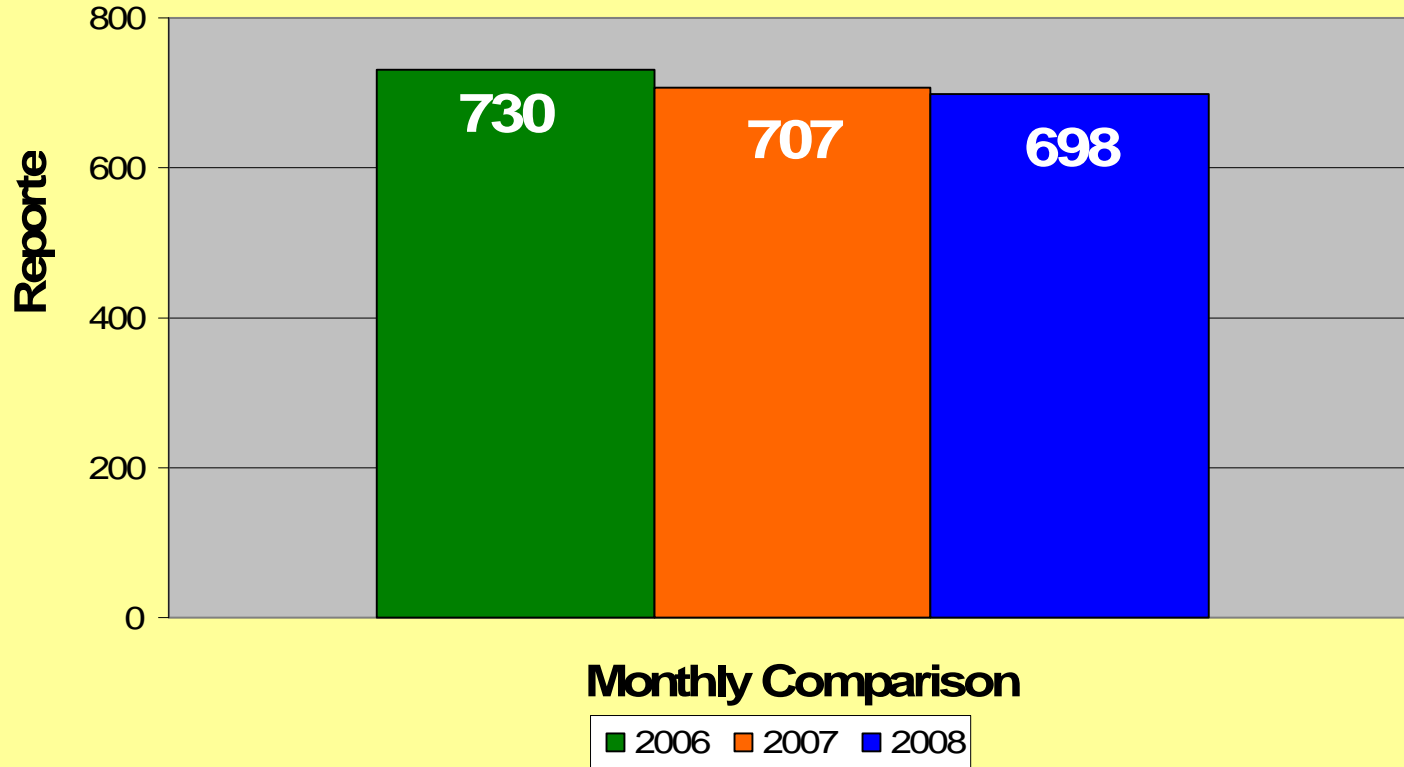

**Memphis Police Department
Part I Violent Crimes
February 2006/2007/2008**