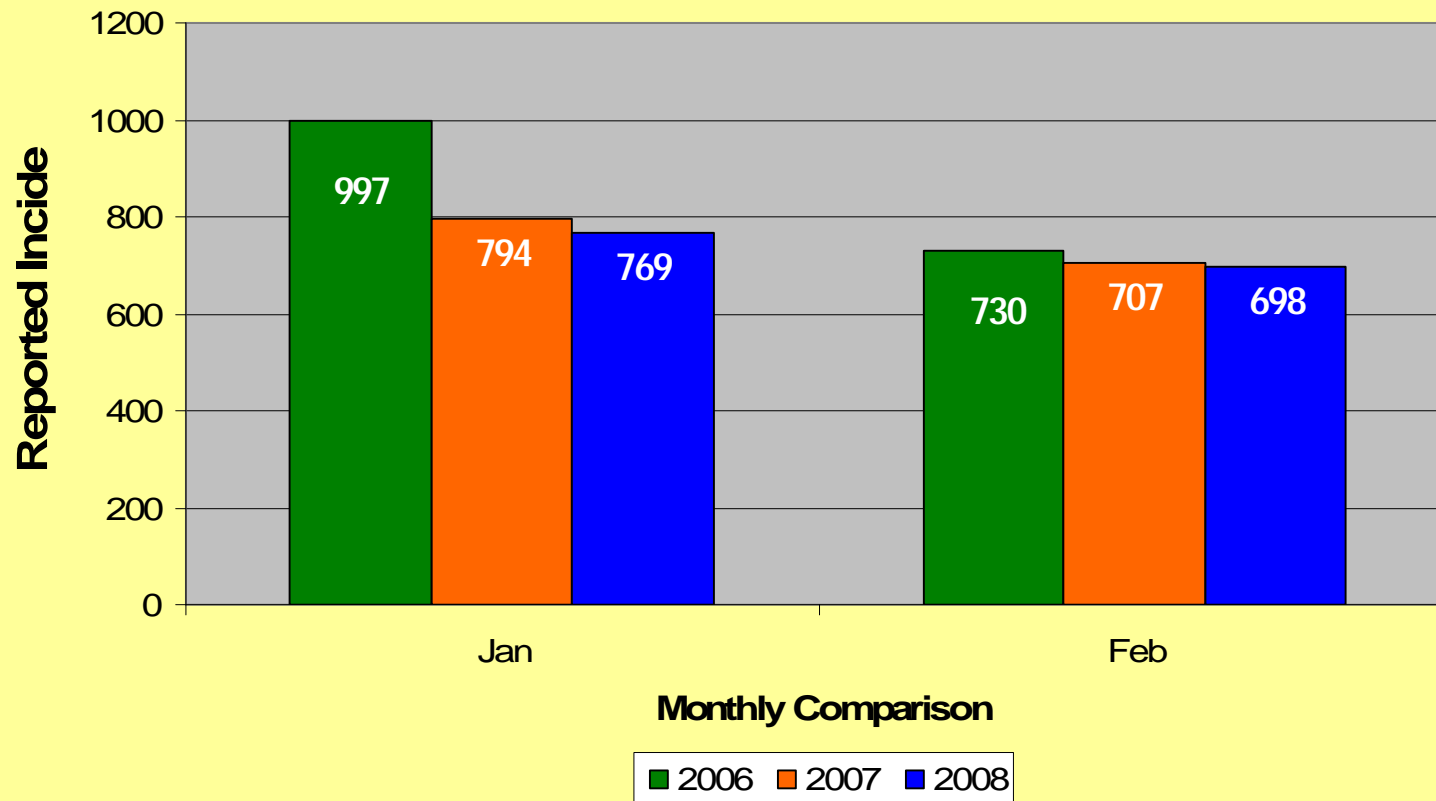

**MEMPHIS POLICE DEPARTMENT  
Blue C.R.U.S.H.™ TRAC**

**YEAR TO DATE**

<b>Total Part I Crime</b>												
	<b>Jan</b>	<b>Feb</b>	<b>Mar</b>	<b>Apr</b>	<b>May</b>	<b>Jun</b>	<b>Jul</b>	<b>Aug</b>	<b>Sep</b>	<b>Oct</b>	<b>Nov</b>	<b>Dec</b>
2006	5576	4267	5376	5682	6245	5746	6147	6507	6086	5733	5330	5260
2007	4920	3978	5194	5445	5983	5671	6185	5732	5358	5377	5242	5478
2008	5040	4144										
<b>Part I Violent Crime*</b>												
	<b>Jan</b>	<b>Feb</b>	<b>Mar</b>	<b>Apr</b>	<b>May</b>	<b>Jun</b>	<b>Jul</b>	<b>Aug</b>	<b>Sep</b>	<b>Oct</b>	<b>Nov</b>	<b>Dec</b>
2006	997	730	920	1030	1092	1082	1116	1122	1048	935	878	858
2007	794	707	940	955	1132	1013	947	977	1040	913	880	923
2008	769	698										
<b>Part I Property Crime**</b>												
	<b>Jan</b>	<b>Feb</b>	<b>Mar</b>	<b>Apr</b>	<b>May</b>	<b>Jun</b>	<b>Jul</b>	<b>Aug</b>	<b>Sep</b>	<b>Oct</b>	<b>Nov</b>	<b>Dec</b>
2006	4579	3537	4456	4652	5153	4664	5031	5385	5038	4798	4452	4402
2007	4126	3271	4254	4490	4851	4658	5238	4755	4318	4464	4362	4555
2008	4271	3446										

\* Part I Violent Crimes reported in the FBI's Uniform Crime Reports are: Murder, Forcible Rape, Robbery, and Aggravated Assault.

\*\* Part I Property Crimes reported in the FBI's Uniform Crime Reports are: Burglary, Larceny-Theft, and Motor Vehicle Theft.

**Memphis Police Department  
Part I Crimes  
February 2006/2007/2008**

**Memphis Police Department  
Part I Violent Crimes  
February 2006/2007/2008**

**Memphis Police Department  
Part I Property Crime  
February 2006/2007/2008**

**Memphis Police Department  
Part I Crimes  
Year To Date - 2006/2007/2008**

**Memphis Police Department  
Part I Violent Crimes  
Year To Date - 2006/2007/2008**

**Memphis Police Department  
Part I Property Crime  
Year To Date - 2006/2007/2008**