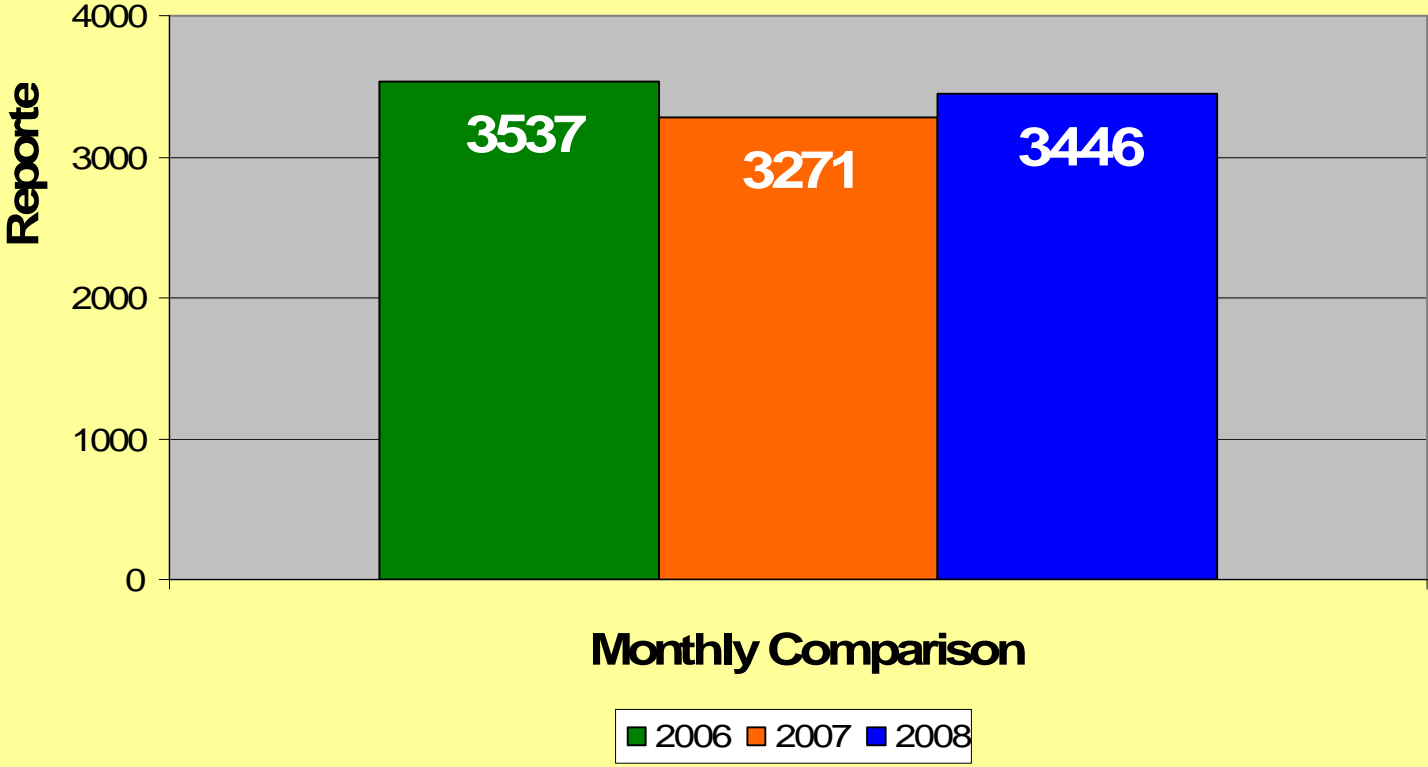

**Memphis Police Department
Part I Property Crime
February 2006/2007/2008**