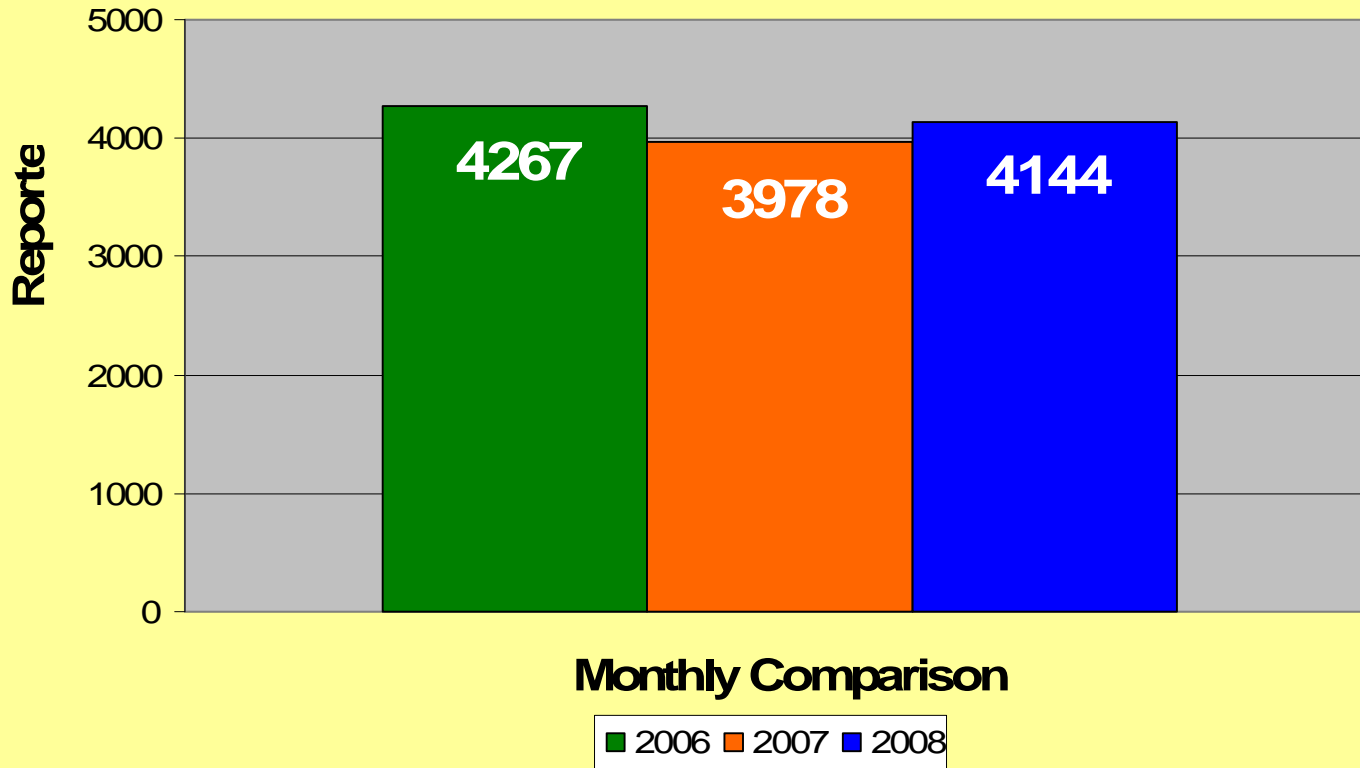

**Memphis Police Department
Part I Crimes
February 2006/2007/2008**