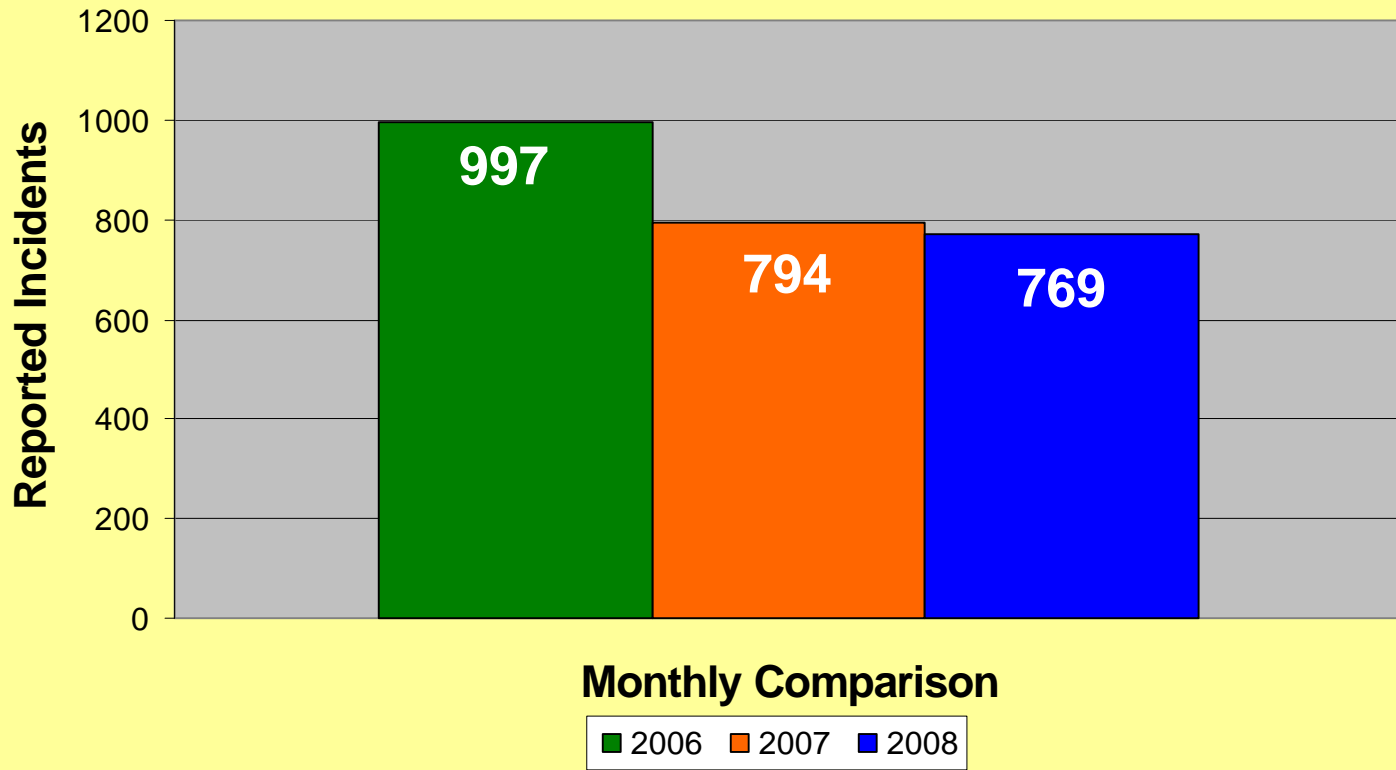

**Memphis Police Department
Part I Violent Crimes
January 2006/2007/2008**