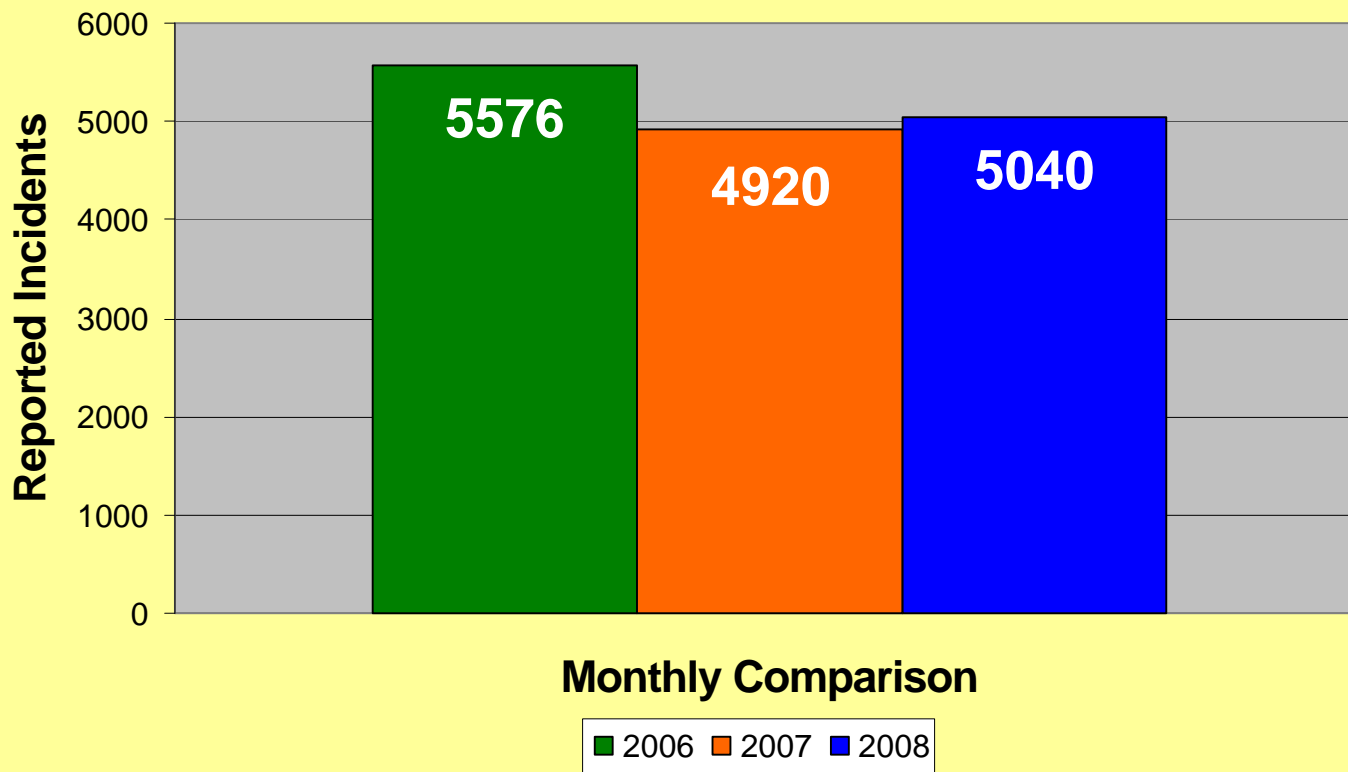

**Memphis Police Department
Part I Crimes
January 2006/2007/2008**