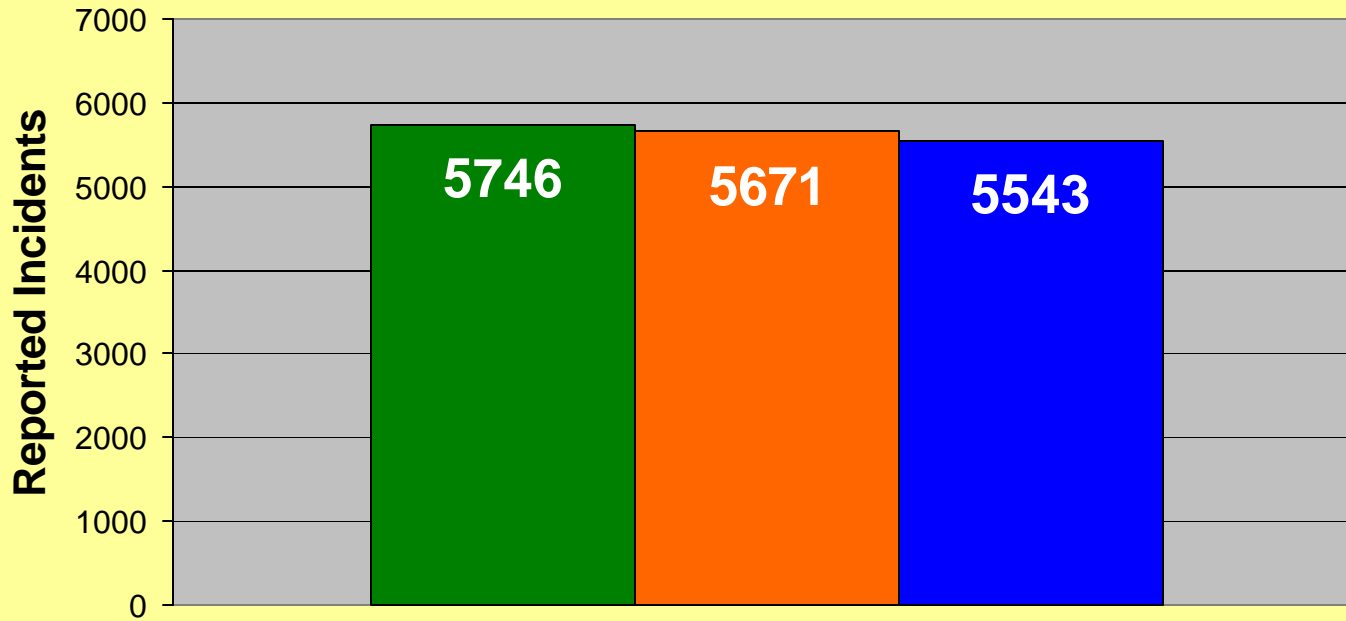

**Memphis Police Department
Part I Crimes
June 2006/2007/2008**

Monthly Comparison

■ 2006 ■ 2007 ■ 2008