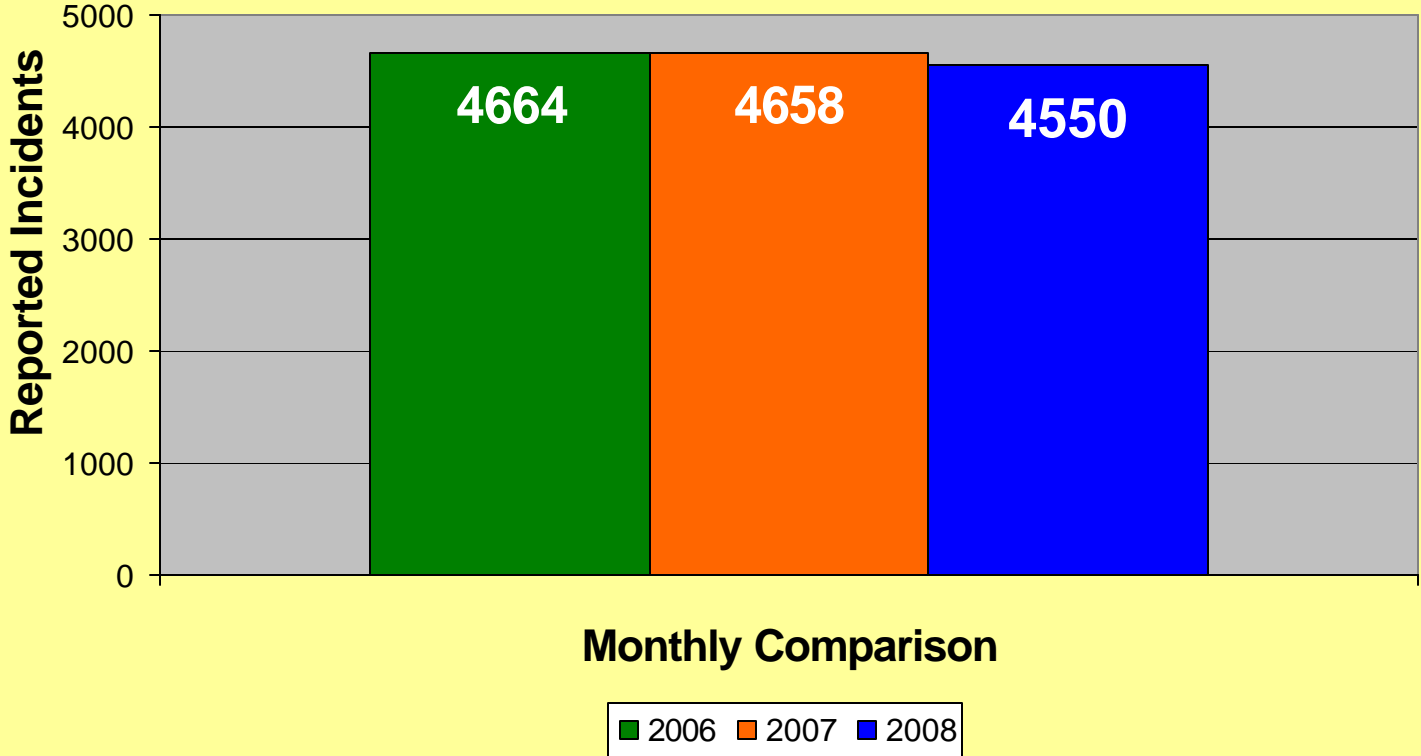

**MEMPHIS POLICE DEPARTMENT  
Blue C.R.U.S.H.™ TRAC**

**YEAR TO DATE**

<b>Total Part I Crime</b>												
	<b>Jan</b>	<b>Feb</b>	<b>Mar</b>	<b>Apr</b>	<b>May</b>	<b>Jun</b>	<b>Jul</b>	<b>Aug</b>	<b>Sep</b>	<b>Oct</b>	<b>Nov</b>	<b>Dec</b>
2006	5576	4267	5376	5682	6245	5746	6147	6507	6086	5733	5330	5260
2007	4920	3978	5194	5445	5983	5671	6185	5732	5358	5377	5242	5478
2008	5040	4144	5072	5518	5847	5543						
<b>Part I Violent Crime*</b>												
	<b>Jan</b>	<b>Feb</b>	<b>Mar</b>	<b>Apr</b>	<b>May</b>	<b>Jun</b>	<b>Jul</b>	<b>Aug</b>	<b>Sep</b>	<b>Oct</b>	<b>Nov</b>	<b>Dec</b>
2006	997	730	920	1030	1092	1082	1116	1122	1048	935	878	858
2007	794	707	940	955	1132	1013	947	977	1040	913	880	923
2008	769	698	861	957	1076	993						
<b>Part I Property Crime**</b>												
	<b>Jan</b>	<b>Feb</b>	<b>Mar</b>	<b>Apr</b>	<b>May</b>	<b>Jun</b>	<b>Jul</b>	<b>Aug</b>	<b>Sep</b>	<b>Oct</b>	<b>Nov</b>	<b>Dec</b>
2006	4579	3537	4456	4652	5153	4664	5031	5385	5038	4798	4452	4402
2007	4126	3271	4254	4490	4851	4658	5238	4755	4318	4464	4362	4555
2008	4271	3446	4211	4561	4771	4550						

\* Part I Violent Crimes reported in the FBI's Uniform Crime Reports are: Murder, Forcible Rape, Robbery, and Aggravated Assault.

\*\* Part I Property Crimes reported in the FBI's Uniform Crime Reports are: Burglary, Larceny-Theft, and Motor Vehicle Theft.

**Memphis Police Department  
Part I Crimes  
June 2006/2007/2008**

**Monthly Comparison**

■ 2006 ■ 2007 ■ 2008

**Memphis Police Department  
Part I Violent Crimes  
June 2006/2007/2008**

**Memphis Police Department  
Part I Property Crime  
June 2006/2007/2008**

**Memphis Police Department  
Part I Crimes  
Year To Date - 2006/2007/2008**

**Memphis Police Department  
Part I Violent Crimes  
Year To Date - 2006/2007/2008**

**Memphis Police Department  
Part I Property Crime  
Year To Date - 2006/2007/2008**