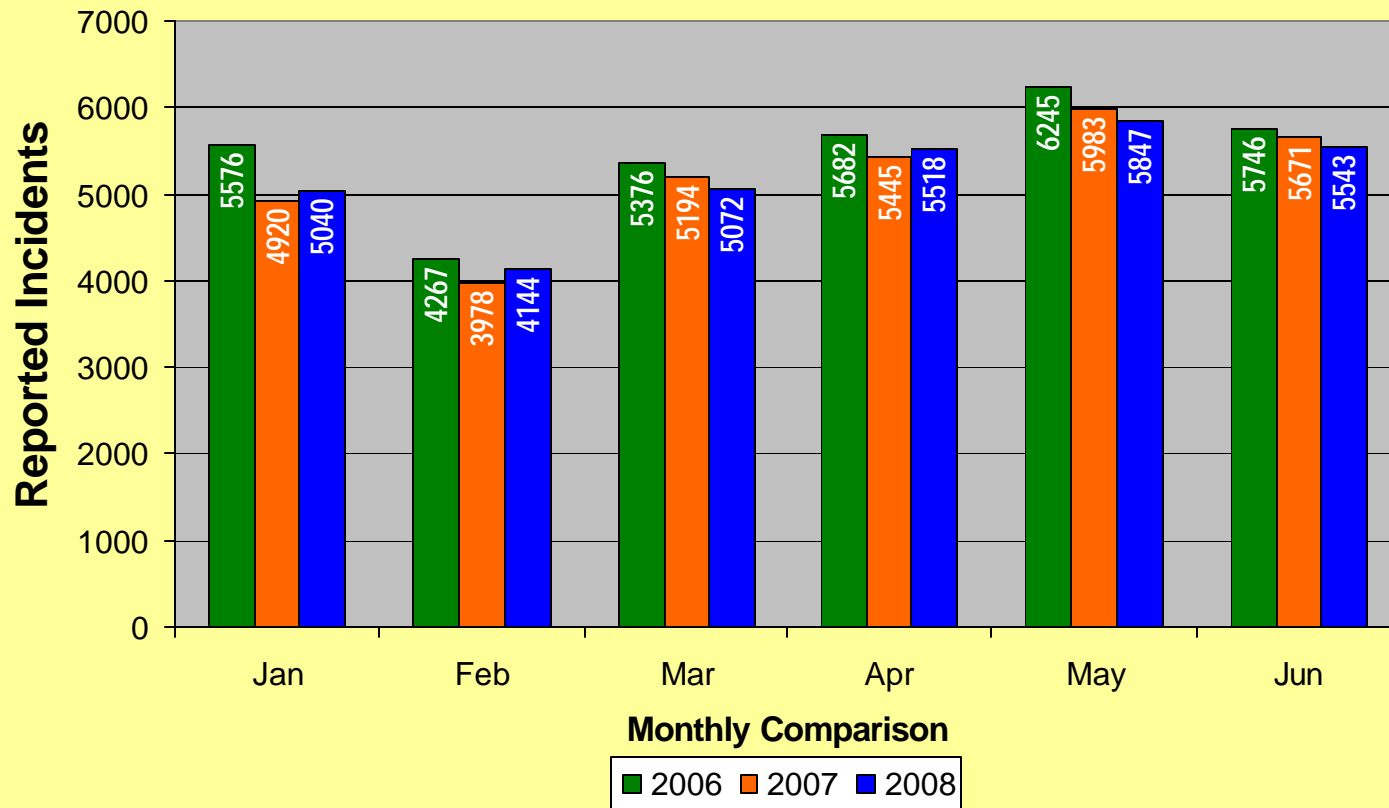

**MEMPHIS POLICE DEPARTMENT  
Blue C.R.U.S.H.™ TRAC**

**YEAR TO DATE**

<b>Total Part I Crime</b>												
	<b>Jan</b>	<b>Feb</b>	<b>Mar</b>	<b>Apr</b>	<b>May</b>	<b>Jun</b>	<b>Jul</b>	<b>Aug</b>	<b>Sep</b>	<b>Oct</b>	<b>Nov</b>	<b>Dec</b>
2006	5576	4267	5376	5682	6245	5746	6147	6507	6086	5733	5330	5260
2007	4920	3978	5194	5445	5983	5671	6185	5732	5358	5377	5242	5478
2008	5040	4144	5072	5518	5847	5543						
<b>Part I Violent Crime*</b>												
	<b>Jan</b>	<b>Feb</b>	<b>Mar</b>	<b>Apr</b>	<b>May</b>	<b>Jun</b>	<b>Jul</b>	<b>Aug</b>	<b>Sep</b>	<b>Oct</b>	<b>Nov</b>	<b>Dec</b>
2006	997	730	920	1030	1092	1082	1116	1122	1048	935	878	858
2007	794	707	940	955	1132	1013	947	977	1040	913	880	923
2008	769	698	861	957	1076	993						
<b>Part I Property Crime**</b>												
	<b>Jan</b>	<b>Feb</b>	<b>Mar</b>	<b>Apr</b>	<b>May</b>	<b>Jun</b>	<b>Jul</b>	<b>Aug</b>	<b>Sep</b>	<b>Oct</b>	<b>Nov</b>	<b>Dec</b>
2006	4579	3537	4456	4652	5153	4664	5031	5385	5038	4798	4452	4402
2007	4126	3271	4254	4490	4851	4658	5238	4755	4318	4464	4362	4555
2008	4271	3446	4211	4561	4771	4550						

\* Part I Violent Crimes reported in the FBI's Uniform Crime Reports are: Murder, Forcible Rape, Robbery, and Aggravated Assault.

\*\* Part I Property Crimes reported in the FBI's Uniform Crime Reports are: Burglary, Larceny-Theft, and Motor Vehicle Theft.

**Memphis Police Department  
Part I Crimes  
June 2006/2007/2008**

**Monthly Comparison**

■ 2006 ■ 2007 ■ 2008

**Memphis Police Department  
Part I Violent Crimes  
June 2006/2007/2008**

**Memphis Police Department  
Part I Property Crime  
June 2006/2007/2008**

**Memphis Police Department  
Part I Crimes  
Year To Date - 2006/2007/2008**

**Memphis Police Department  
Part I Violent Crimes  
Year To Date - 2006/2007/2008**

**Memphis Police Department  
Part I Property Crime  
Year To Date - 2006/2007/2008**