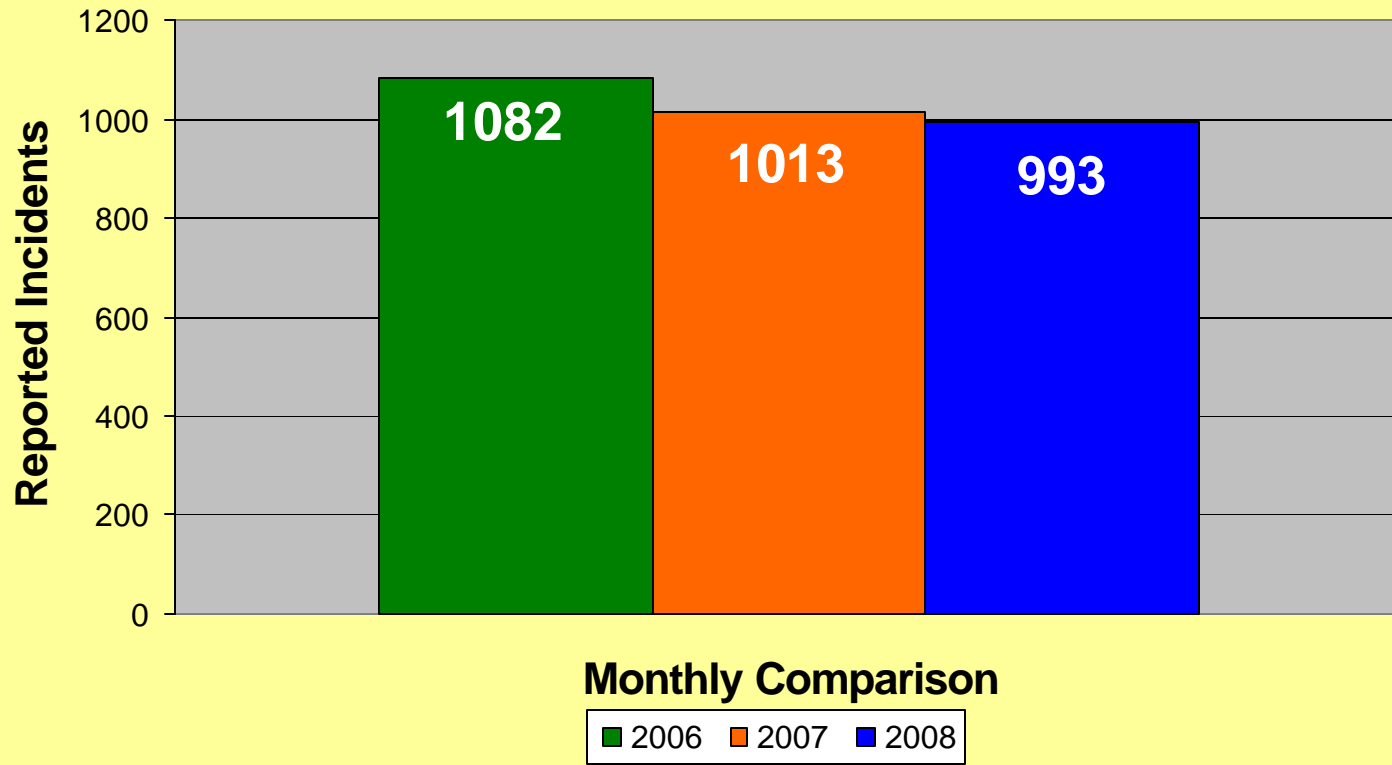

**Memphis Police Department
Part I Violent Crimes
June 2006/2007/2008**