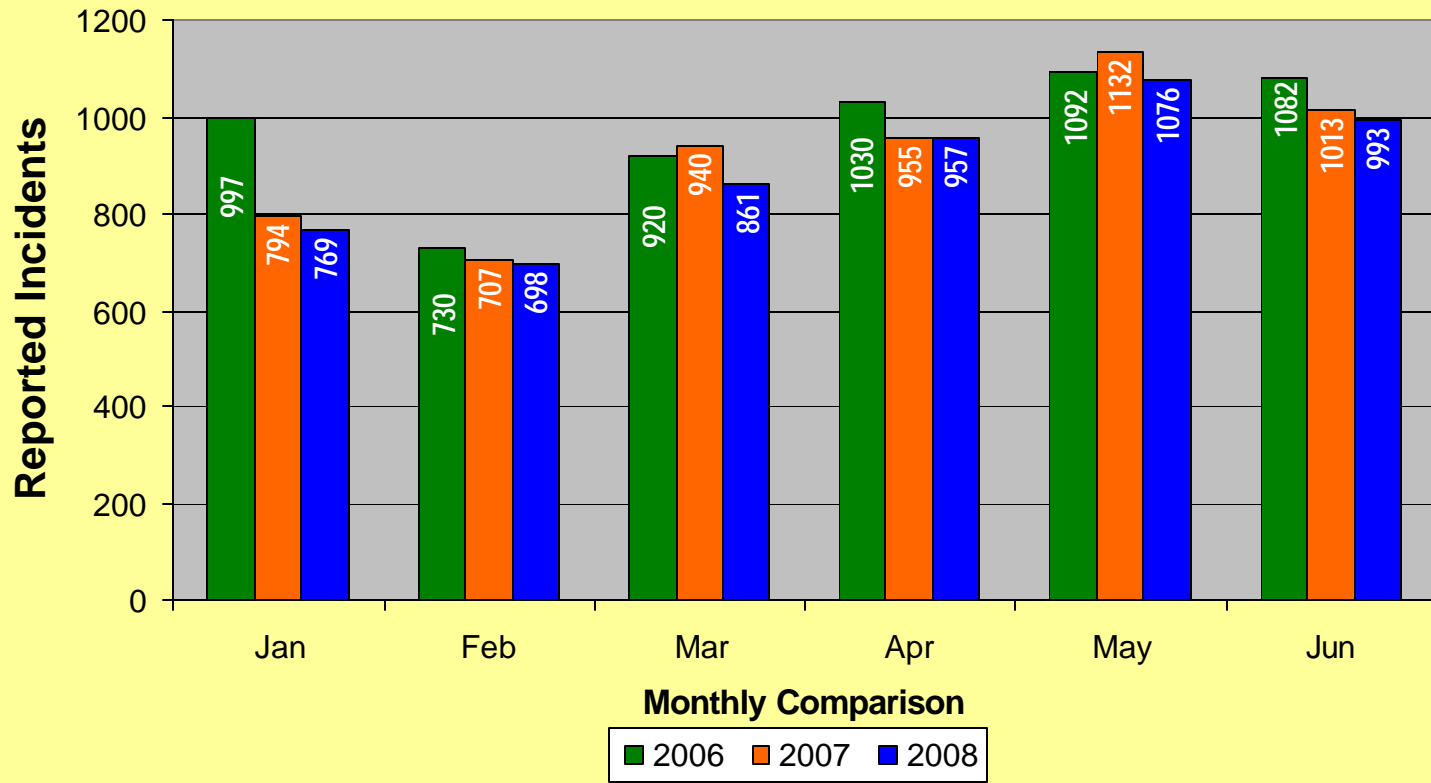

**MEMPHIS POLICE DEPARTMENT  
Blue C.R.U.S.H.™ TRAC**

**YEAR TO DATE**

<b>Total Part I Crime</b>												
	<b>Jan</b>	<b>Feb</b>	<b>Mar</b>	<b>Apr</b>	<b>May</b>	<b>Jun</b>	<b>Jul</b>	<b>Aug</b>	<b>Sep</b>	<b>Oct</b>	<b>Nov</b>	<b>Dec</b>
2006	5576	4267	5376	5682	6245	5746	6147	6507	6086	5733	5330	5260
2007	4920	3978	5194	5445	5983	5671	6185	5732	5358	5377	5242	5478
2008	5040	4144	5072	5518	5847	5543						
<b>Part I Violent Crime*</b>												
	<b>Jan</b>	<b>Feb</b>	<b>Mar</b>	<b>Apr</b>	<b>May</b>	<b>Jun</b>	<b>Jul</b>	<b>Aug</b>	<b>Sep</b>	<b>Oct</b>	<b>Nov</b>	<b>Dec</b>
2006	997	730	920	1030	1092	1082	1116	1122	1048	935	878	858
2007	794	707	940	955	1132	1013	947	977	1040	913	880	923
2008	769	698	861	957	1076	993						
<b>Part I Property Crime**</b>												
	<b>Jan</b>	<b>Feb</b>	<b>Mar</b>	<b>Apr</b>	<b>May</b>	<b>Jun</b>	<b>Jul</b>	<b>Aug</b>	<b>Sep</b>	<b>Oct</b>	<b>Nov</b>	<b>Dec</b>
2006	4579	3537	4456	4652	5153	4664	5031	5385	5038	4798	4452	4402
2007	4126	3271	4254	4490	4851	4658	5238	4755	4318	4464	4362	4555
2008	4271	3446	4211	4561	4771	4550						

\* Part I Violent Crimes reported in the FBI's Uniform Crime Reports are: Murder, Forcible Rape, Robbery, and Aggravated Assault.

\*\* Part I Property Crimes reported in the FBI's Uniform Crime Reports are: Burglary, Larceny-Theft, and Motor Vehicle Theft.

**Memphis Police Department  
Part I Crimes  
June 2006/2007/2008**

**Monthly Comparison**

■ 2006 ■ 2007 ■ 2008

**Memphis Police Department  
Part I Violent Crimes  
June 2006/2007/2008**

**Memphis Police Department  
Part I Property Crime  
June 2006/2007/2008**

**Memphis Police Department  
Part I Crimes  
Year To Date - 2006/2007/2008**

**Memphis Police Department  
Part I Violent Crimes  
Year To Date - 2006/2007/2008**

**Memphis Police Department  
Part I Property Crime  
Year To Date - 2006/2007/2008**