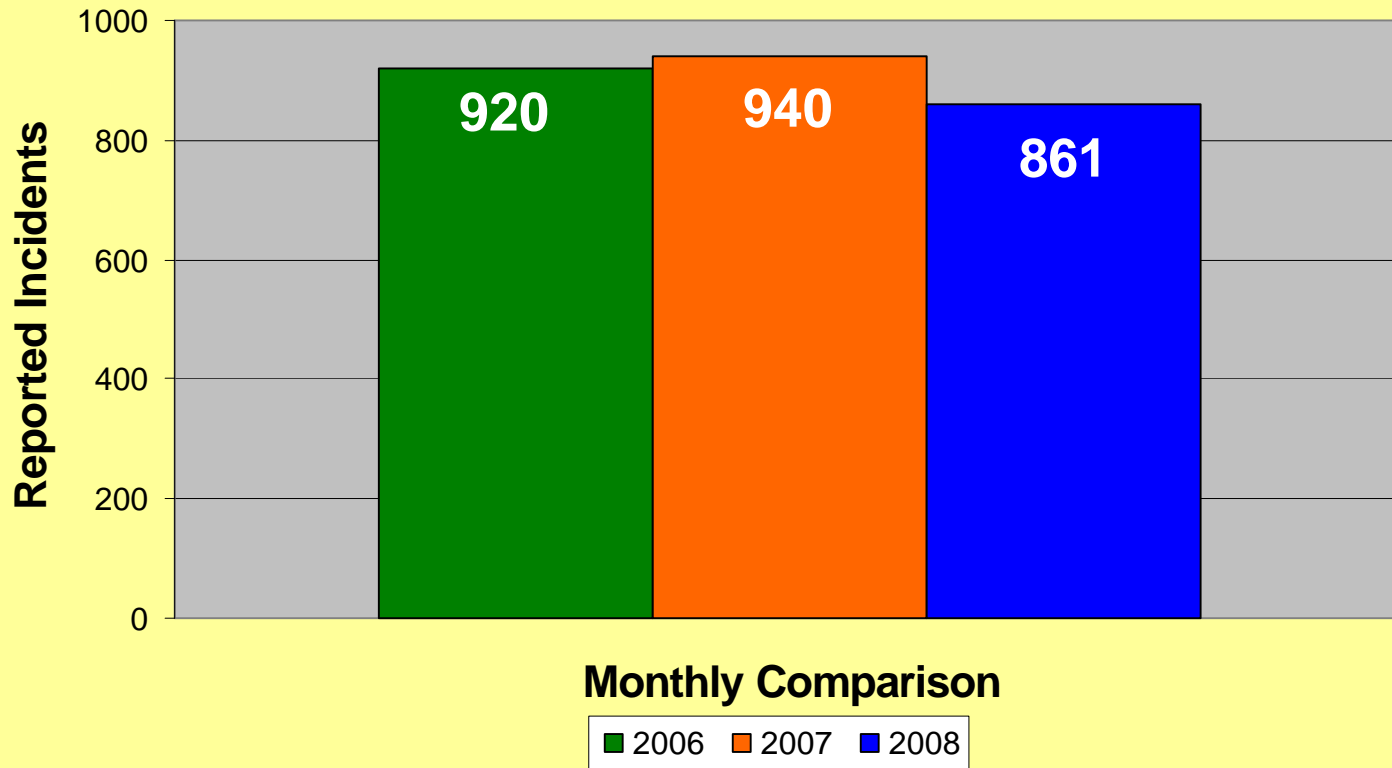

**Memphis Police Department
Part I Violent Crimes
March 2006/2007/2008**