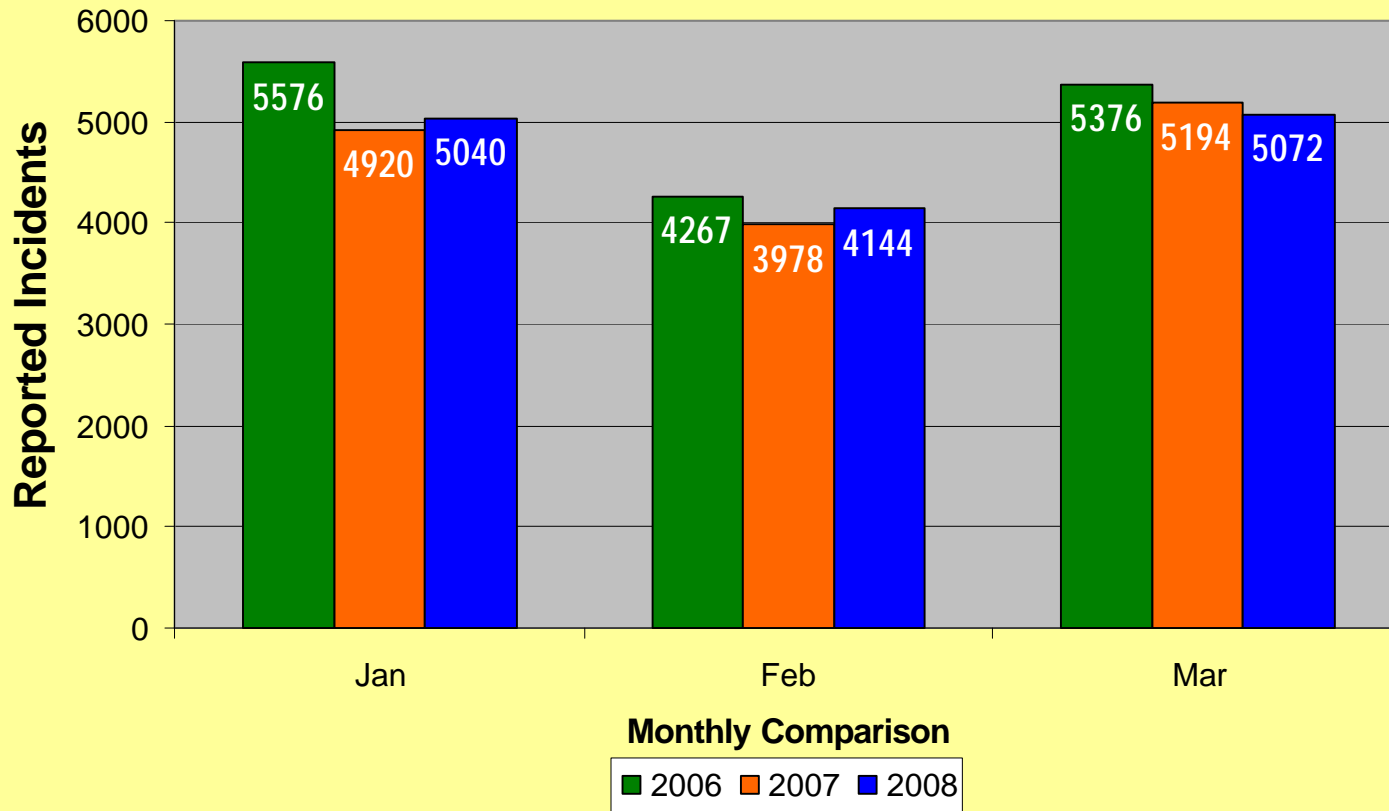

* Part I Violent Crimes reported in the FBI's Uniform Crime Reports are: Murder, Forcible Rape, Robbery, and Aggravated Assault.

** Part I Property Crimes reported in the FBI's Uniform Crime Reports are: Burglary, Larceny-Theft, and Motor Vehicle Theft.

**Memphis Police Department
Part I Crimes
March 2006/2007/2008**

**Memphis Police Department
Part I Violent Crimes
March 2006/2007/2008**

**Memphis Police Department
Part I Property Crime
March 2006/2007/2008**

**Memphis Police Department
Part I Crimes
Year To Date - 2006/2007/2008**

**Memphis Police Department
Part I Violent Crimes
Year To Date - 2006/2007/2008**

**Memphis Police Department
Part I Property Crime
Year To Date - 2006/2007/2008**