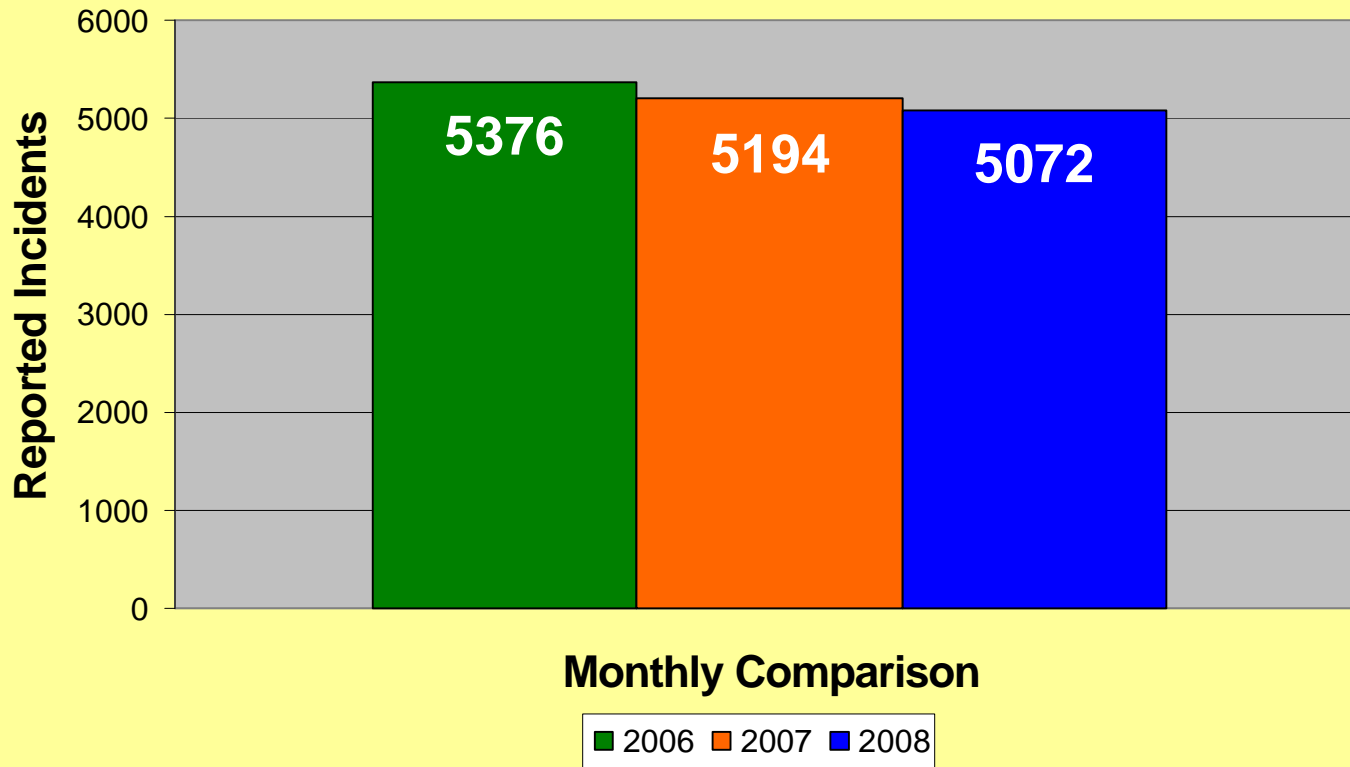

**Memphis Police Department
Part I Crimes
March 2006/2007/2008**