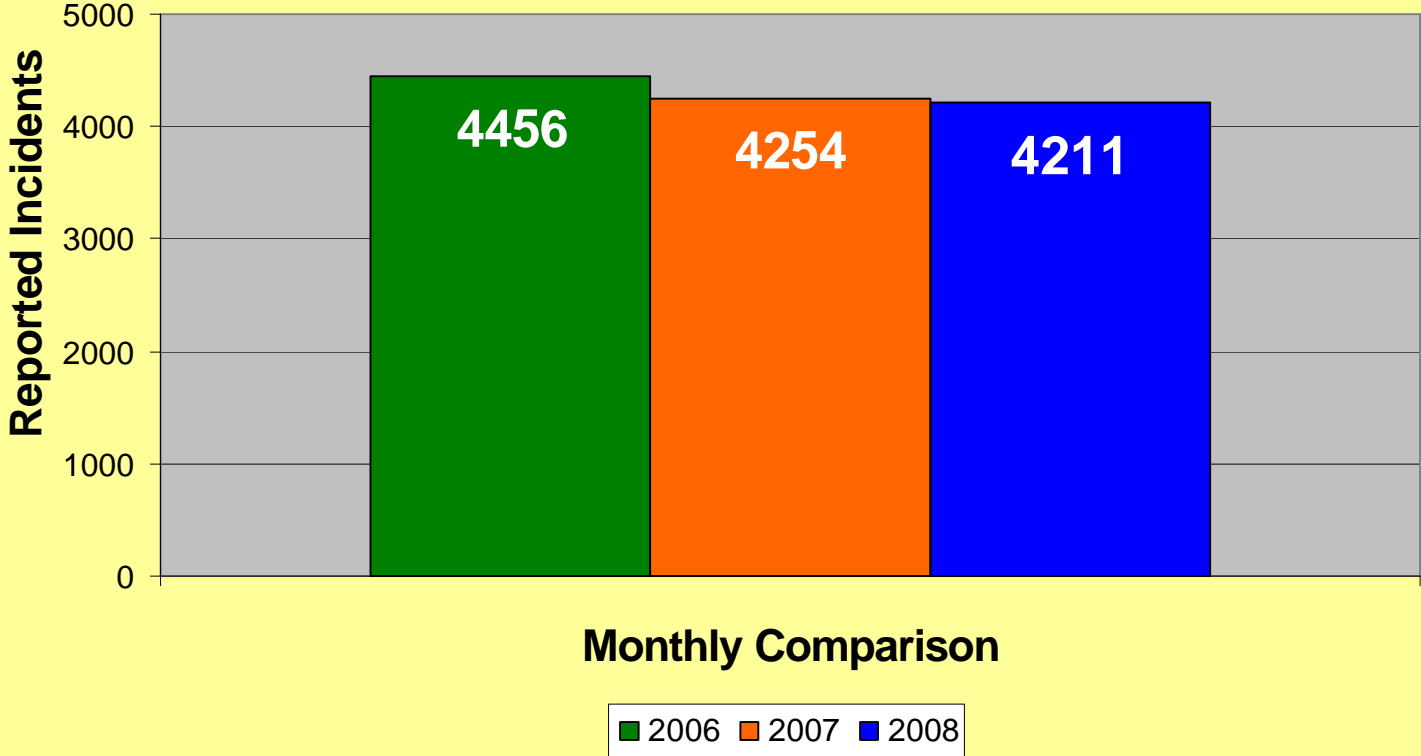

**Memphis Police Department
Part I Property Crime
March 2006/2007/2008**