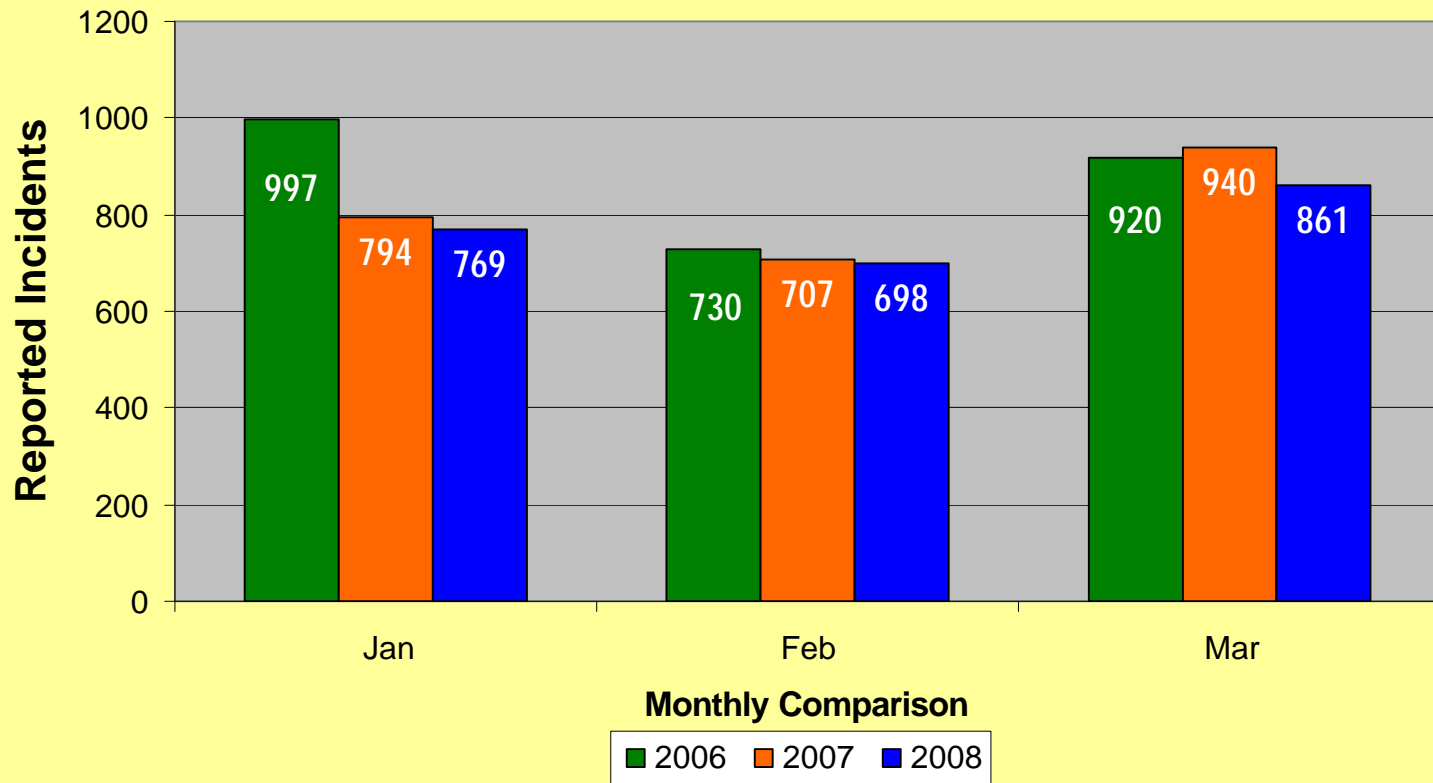

* Part I Violent Crimes reported in the FBI's Uniform Crime Reports are: Murder, Forcible Rape, Robbery, and Aggravated Assault.

** Part I Property Crimes reported in the FBI's Uniform Crime Reports are: Burglary, Larceny-Theft, and Motor Vehicle Theft.

**Memphis Police Department
Part I Crimes
March 2006/2007/2008**

**Memphis Police Department
Part I Violent Crimes
March 2006/2007/2008**

**Memphis Police Department
Part I Property Crime
March 2006/2007/2008**

**Memphis Police Department
Part I Crimes
Year To Date - 2006/2007/2008**

**Memphis Police Department
Part I Violent Crimes
Year To Date - 2006/2007/2008**

**Memphis Police Department
Part I Property Crime
Year To Date - 2006/2007/2008**