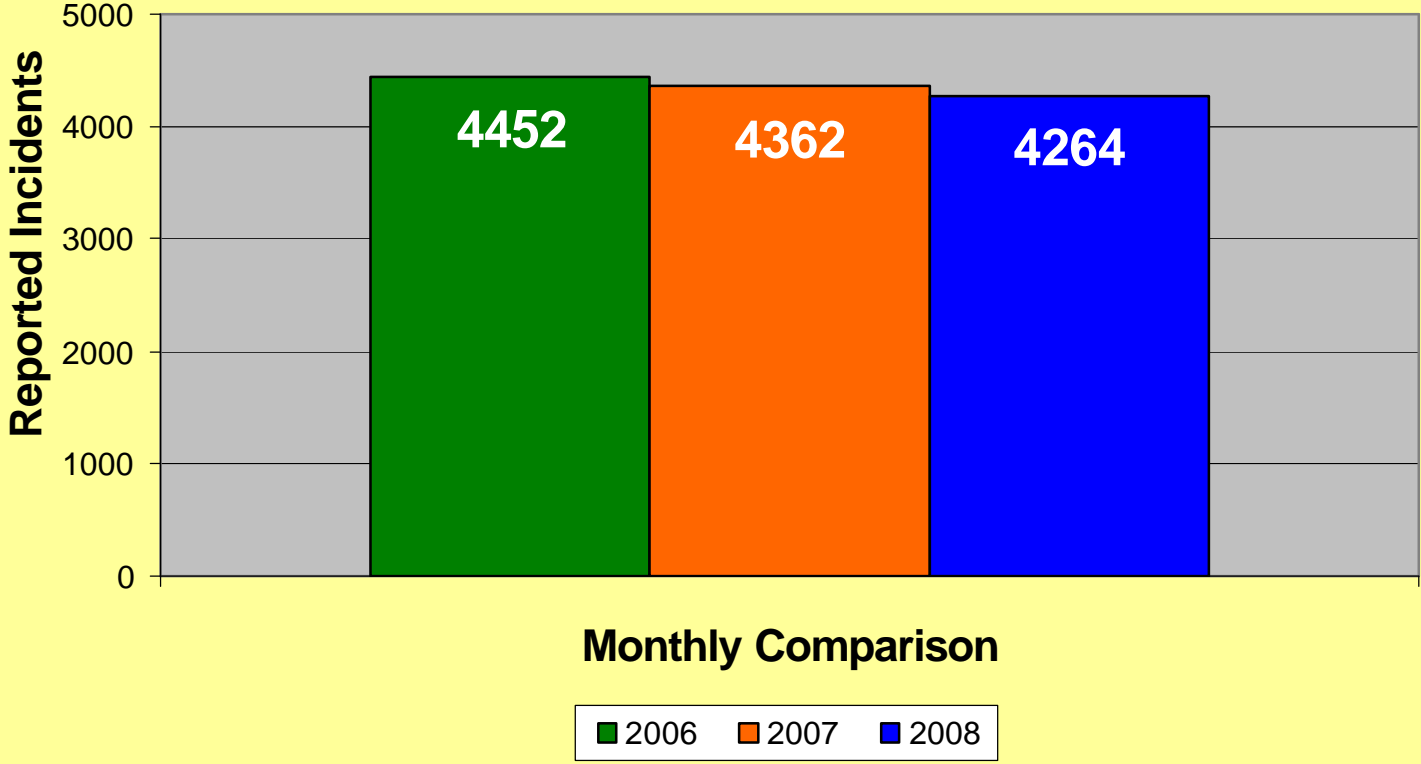

**Memphis Police Department
Part I Property Crime
November 2006/2007/2008**