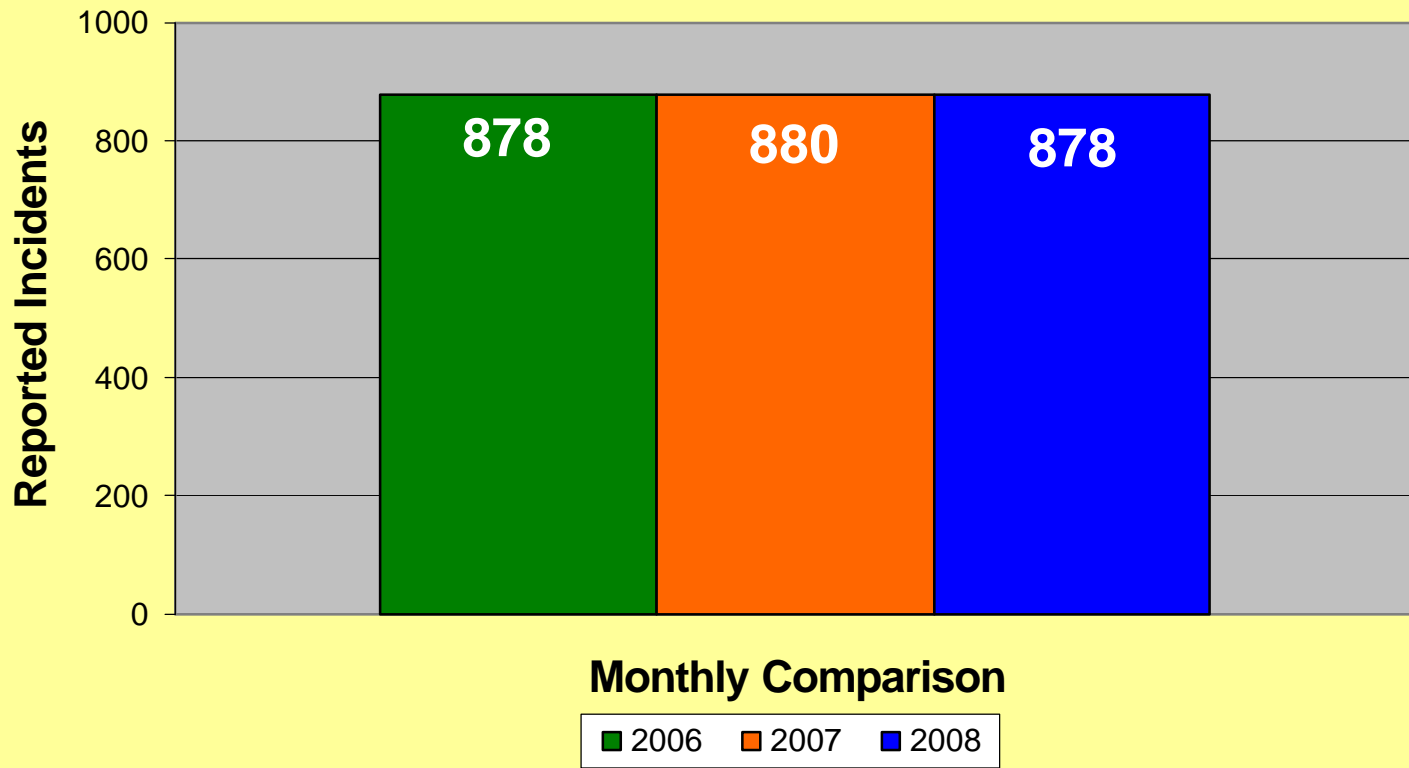

**Memphis Police Department
Part I Violent Crimes
November 2006/2007/2008**