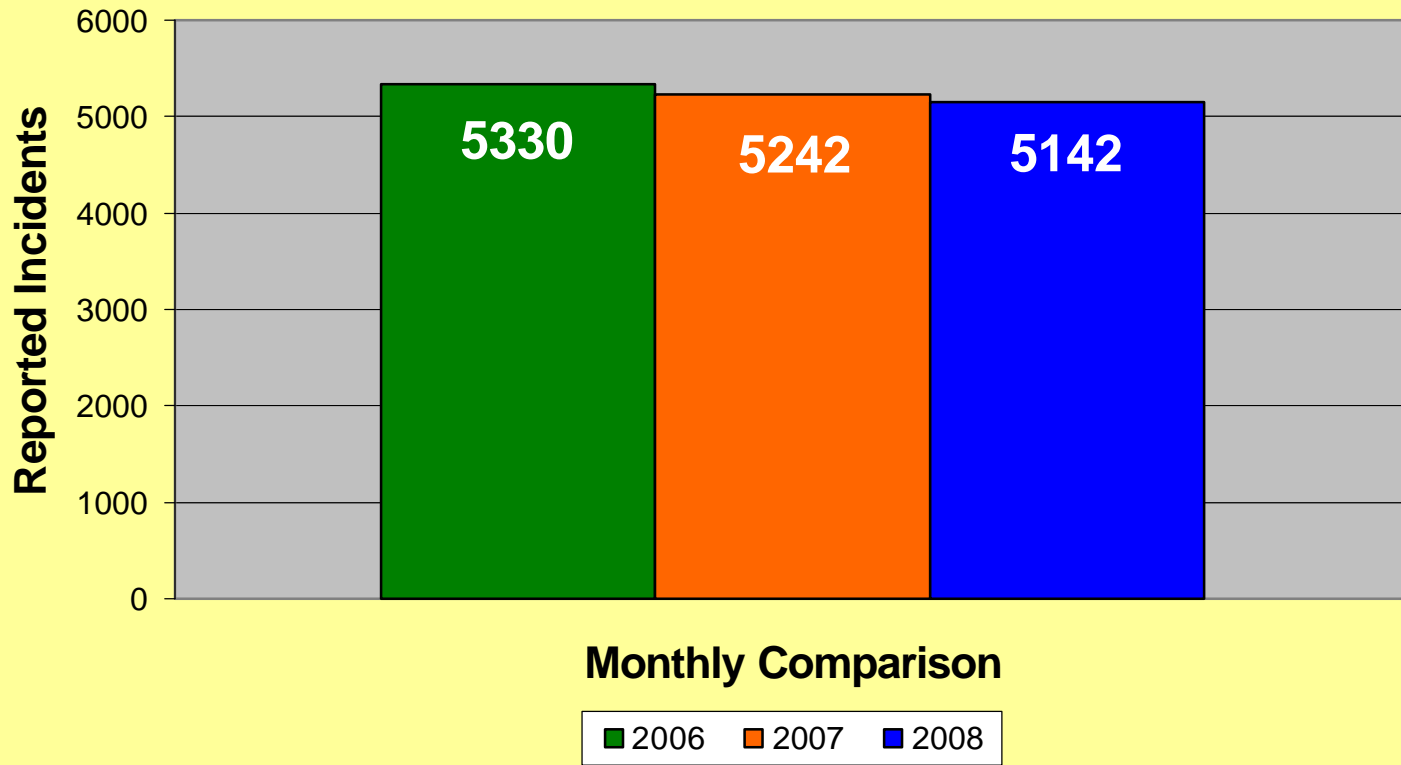

**Memphis Police Department
Part I Crimes
November 2006/2007/2008**