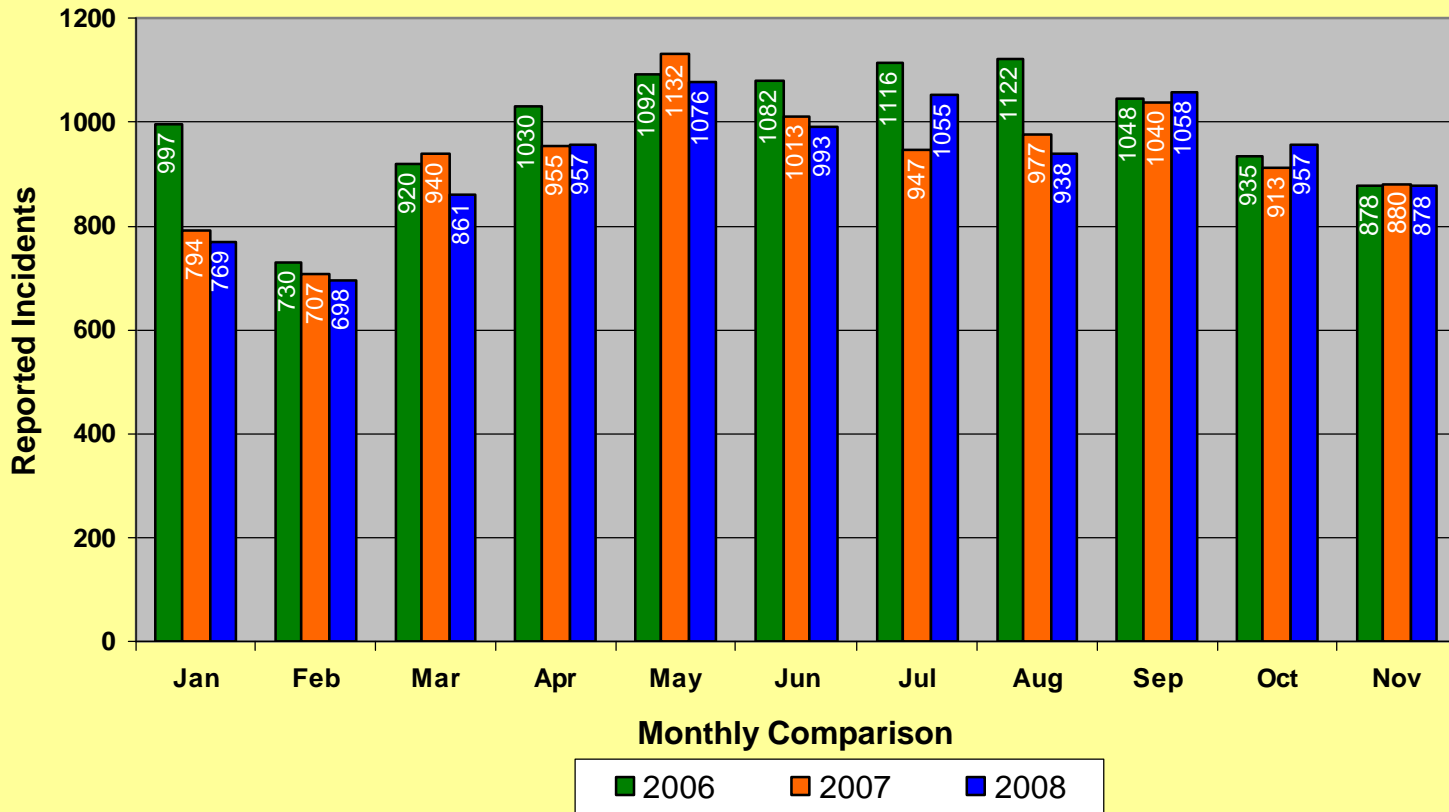

**MEMPHIS POLICE DEPARTMENT
Blue C.R.U.S.H.™ TRAC**

YEAR TO DATE

Total Part I Crime												
	Jan	Feb	Mar	Apr	May	Jun	Jul	Aug	Sep	Oct	Nov	Dec
2006	5576	4267	5376	5682	6245	5746	6147	6507	6086	5733	5330	5260
2007	4920	3978	5194	5445	5983	5671	6185	5732	5358	5377	5242	5478
2008	5040	4144	5072	5518	5847	5543	6016	5618	5673	5519	5142	
Part I Violent Crime*												
	Jan	Feb	Mar	Apr	May	Jun	Jul	Aug	Sep	Oct	Nov	Dec
2006	997	730	920	1030	1092	1082	1116	1122	1048	935	878	858
2007	794	707	940	955	1132	1013	947	977	1040	913	880	923
2008	769	698	861	957	1076	993	1055	938	1058	957	878	
Part I Property Crime**												
	Jan	Feb	Mar	Apr	May	Jun	Jul	Aug	Sep	Oct	Nov	Dec
2006	4579	3537	4456	4652	5153	4664	5031	5385	5038	4798	4452	4402
2007	4126	3271	4254	4490	4851	4658	5238	4755	4318	4464	4362	4555
2008	4271	3446	4211	4561	4771	4550	4961	4680	4615	4562	4264	

* Part I Violent Crimes reported in the FBI's Uniform Crime Reports are: Murder, Forcible Rape, Robbery, and Aggravated Assault.

** Part I Property Crimes reported in the FBI's Uniform Crime Reports are: Burglary, Larceny-Theft, and Motor Vehicle Theft.

**Memphis Police Department
Part I Crimes
November 2006/2007/2008**

**Memphis Police Department
Part I Violent Crimes
November 2006/2007/2008**

**Memphis Police Department
Part I Property Crime
November 2006/2007/2008**

Memphis Police Department Part I Crimes Year To Date - 2006/2007/2008

Memphis Police Department Part I Violent Crimes Year To Date - 2006/2007/2008

Memphis Police Department Part I Property Crime Year To Date - 2006/2007/2008