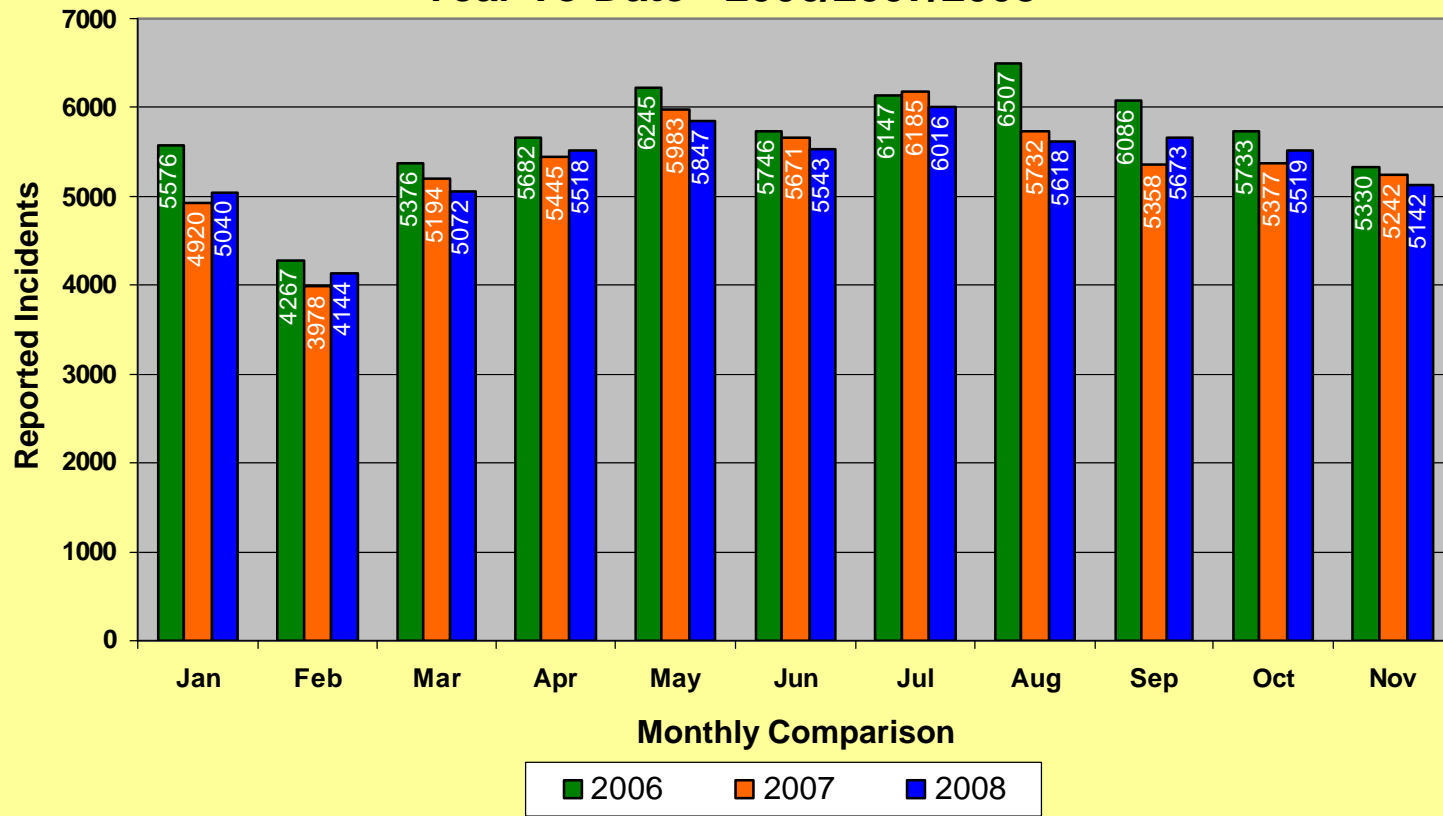

**MEMPHIS POLICE DEPARTMENT
Blue C.R.U.S.H.™ TRAC**

YEAR TO DATE

Total Part I Crime												
	Jan	Feb	Mar	Apr	May	Jun	Jul	Aug	Sep	Oct	Nov	Dec
2006	5576	4267	5376	5682	6245	5746	6147	6507	6086	5733	5330	5260
2007	4920	3978	5194	5445	5983	5671	6185	5732	5358	5377	5242	5478
2008	5040	4144	5072	5518	5847	5543	6016	5618	5673	5519	5142	
Part I Violent Crime*												
	Jan	Feb	Mar	Apr	May	Jun	Jul	Aug	Sep	Oct	Nov	Dec
2006	997	730	920	1030	1092	1082	1116	1122	1048	935	878	858
2007	794	707	940	955	1132	1013	947	977	1040	913	880	923
2008	769	698	861	957	1076	993	1055	938	1058	957	878	
Part I Property Crime**												
	Jan	Feb	Mar	Apr	May	Jun	Jul	Aug	Sep	Oct	Nov	Dec
2006	4579	3537	4456	4652	5153	4664	5031	5385	5038	4798	4452	4402
2007	4126	3271	4254	4490	4851	4658	5238	4755	4318	4464	4362	4555
2008	4271	3446	4211	4561	4771	4550	4961	4680	4615	4562	4264	

* Part I Violent Crimes reported in the FBI's Uniform Crime Reports are: Murder, Forcible Rape, Robbery, and Aggravated Assault.

** Part I Property Crimes reported in the FBI's Uniform Crime Reports are: Burglary, Larceny-Theft, and Motor Vehicle Theft.

**Memphis Police Department
Part I Crimes
November 2006/2007/2008**

**Memphis Police Department
Part I Violent Crimes
November 2006/2007/2008**

**Memphis Police Department
Part I Property Crime
November 2006/2007/2008**

Memphis Police Department Part I Crimes Year To Date - 2006/2007/2008

Memphis Police Department Part I Violent Crimes Year To Date - 2006/2007/2008

Memphis Police Department Part I Property Crime Year To Date - 2006/2007/2008