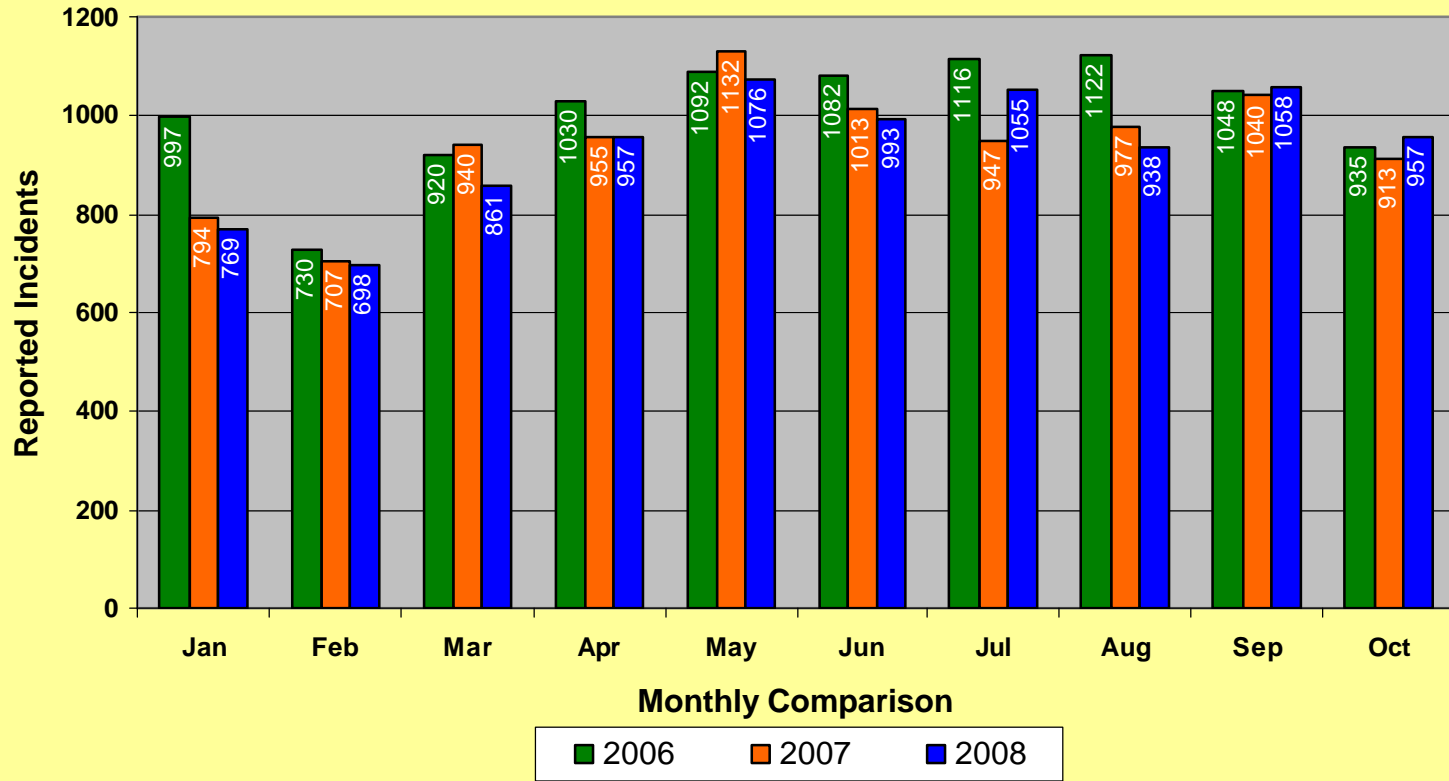

**MEMPHIS POLICE DEPARTMENT
Blue C.R.U.S.H.™ TRAC**

YEAR TO DATE

Total Part I Crime												
	Jan	Feb	Mar	Apr	May	Jun	Jul	Aug	Sep	Oct	Nov	Dec
2006	5576	4267	5376	5682	6245	5746	6147	6507	6086	5733	5330	5260
2007	4920	3978	5194	5445	5983	5671	6185	5732	5358	5377	5242	5478
2008	5040	4144	5072	5518	5847	5543	6016	5618	5673	5519		
Part I Violent Crime*												
	Jan	Feb	Mar	Apr	May	Jun	Jul	Aug	Sep	Oct	Nov	Dec
2006	997	730	920	1030	1092	1082	1116	1122	1048	935	878	858
2007	794	707	940	955	1132	1013	947	977	1040	913	880	923
2008	769	698	861	957	1076	993	1055	938	1058	957		
Part I Property Crime**												
	Jan	Feb	Mar	Apr	May	Jun	Jul	Aug	Sep	Oct	Nov	Dec
2006	4579	3537	4456	4652	5153	4664	5031	5385	5038	4798	4452	4402
2007	4126	3271	4254	4490	4851	4658	5238	4755	4318	4464	4362	4555
2008	4271	3446	4211	4561	4771	4550	4961	4680	4615	4562		

* Part I Violent Crimes reported in the FBI's Uniform Crime Reports are: Murder, Forcible Rape, Robbery, and Aggravated Assault.

** Part I Property Crimes reported in the FBI's Uniform Crime Reports are: Burglary, Larceny-Theft, and Motor Vehicle Theft.

**Memphis Police Department
Part I Crimes
October 2006/2007/2008**

**Memphis Police Department
Part I Violent Crimes
October 2006/2007/2008**

**Memphis Police Department
Part I Property Crime
October 2006/2007/2008**

**Memphis Police Department
Part I Crimes
Year To Date - 2006/2007/2008**

Memphis Police Department Part I Violent Crimes Year To Date - 2006/2007/2008

Memphis Police Department Part I Property Crime Year To Date - 2006/2007/2008