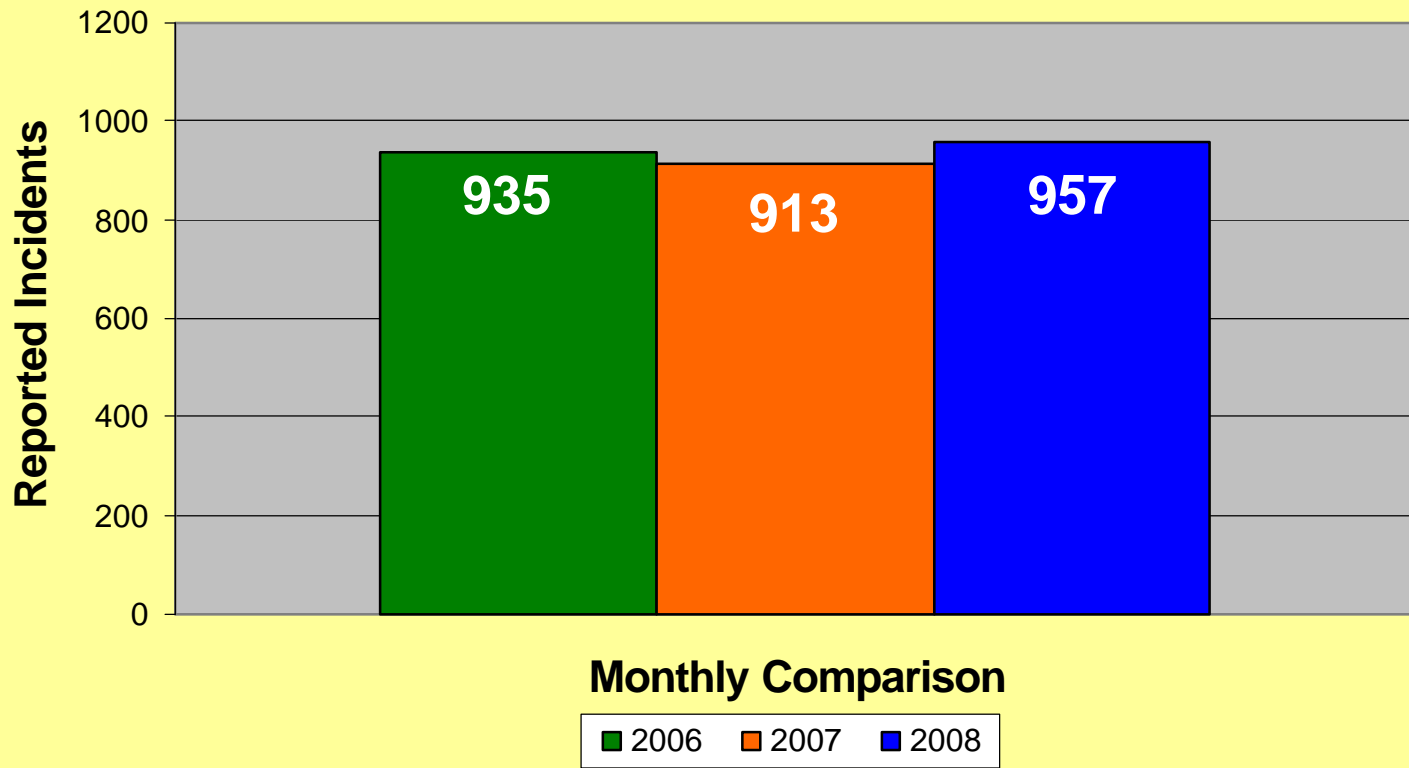

**Memphis Police Department
Part I Violent Crimes
October 2006/2007/2008**