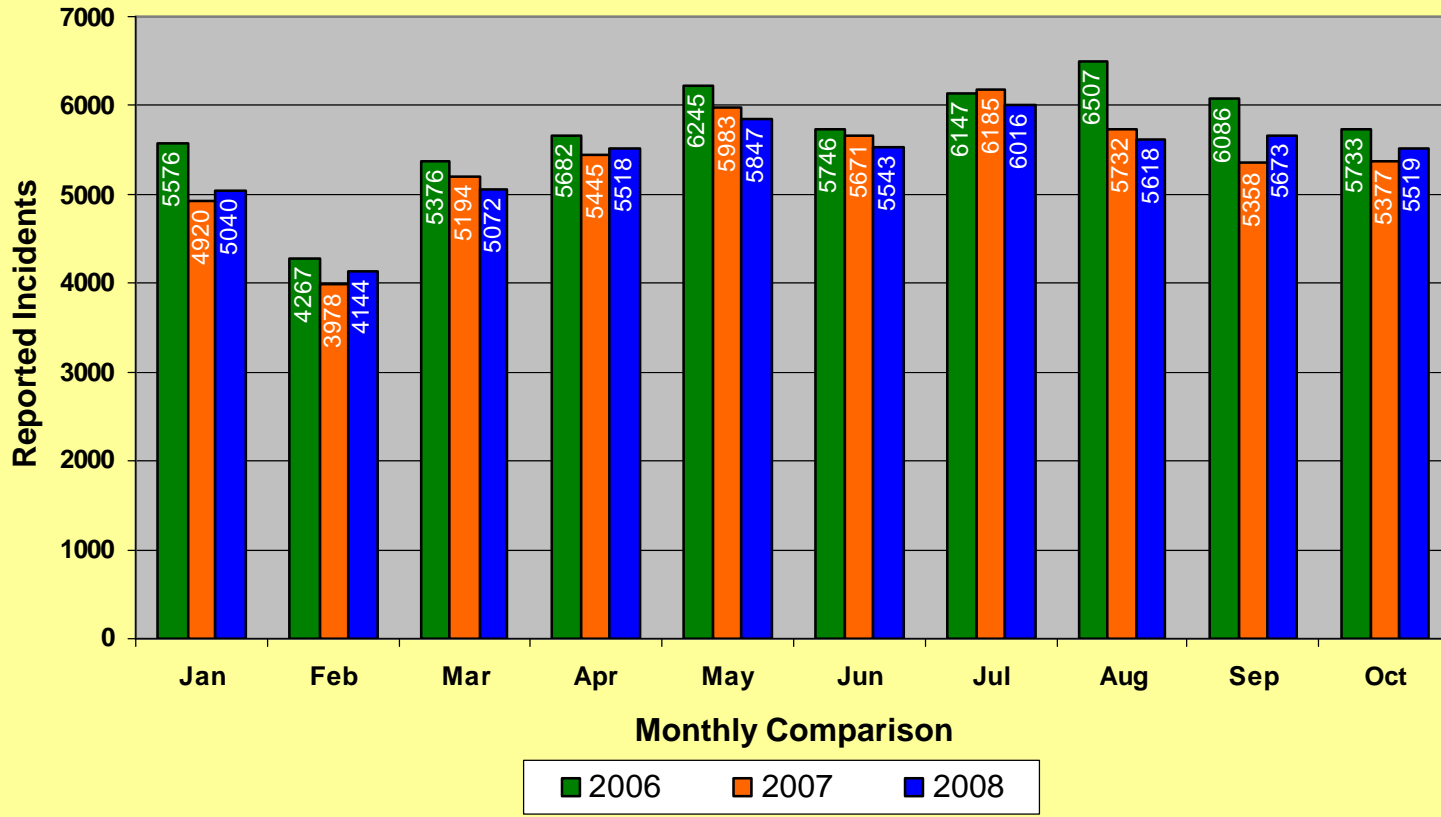

**MEMPHIS POLICE DEPARTMENT
Blue C.R.U.S.H.™ TRAC**

YEAR TO DATE

Total Part I Crime												
	Jan	Feb	Mar	Apr	May	Jun	Jul	Aug	Sep	Oct	Nov	Dec
2006	5576	4267	5376	5682	6245	5746	6147	6507	6086	5733	5330	5260
2007	4920	3978	5194	5445	5983	5671	6185	5732	5358	5377	5242	5478
2008	5040	4144	5072	5518	5847	5543	6016	5618	5673	5519		
Part I Violent Crime*												
	Jan	Feb	Mar	Apr	May	Jun	Jul	Aug	Sep	Oct	Nov	Dec
2006	997	730	920	1030	1092	1082	1116	1122	1048	935	878	858
2007	794	707	940	955	1132	1013	947	977	1040	913	880	923
2008	769	698	861	957	1076	993	1055	938	1058	957		
Part I Property Crime**												
	Jan	Feb	Mar	Apr	May	Jun	Jul	Aug	Sep	Oct	Nov	Dec
2006	4579	3537	4456	4652	5153	4664	5031	5385	5038	4798	4452	4402
2007	4126	3271	4254	4490	4851	4658	5238	4755	4318	4464	4362	4555
2008	4271	3446	4211	4561	4771	4550	4961	4680	4615	4562		

* Part I Violent Crimes reported in the FBI's Uniform Crime Reports are: Murder, Forcible Rape, Robbery, and Aggravated Assault.

** Part I Property Crimes reported in the FBI's Uniform Crime Reports are: Burglary, Larceny-Theft, and Motor Vehicle Theft.

**Memphis Police Department
Part I Crimes
October 2006/2007/2008**

**Memphis Police Department
Part I Violent Crimes
October 2006/2007/2008**

**Memphis Police Department
Part I Property Crime
October 2006/2007/2008**

**Memphis Police Department
Part I Crimes
Year To Date - 2006/2007/2008**

Memphis Police Department Part I Violent Crimes Year To Date - 2006/2007/2008

Memphis Police Department Part I Property Crime Year To Date - 2006/2007/2008