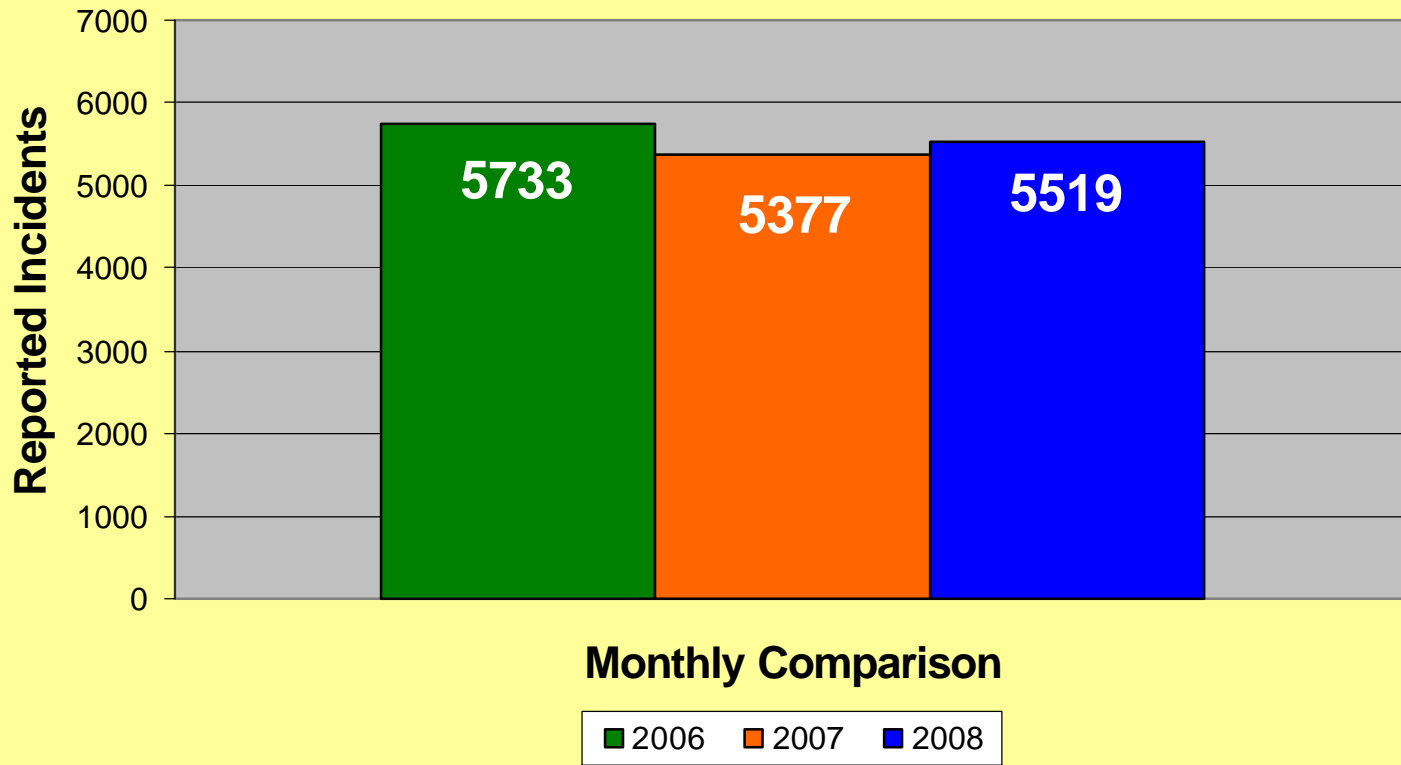

**Memphis Police Department
Part I Crimes
October 2006/2007/2008**