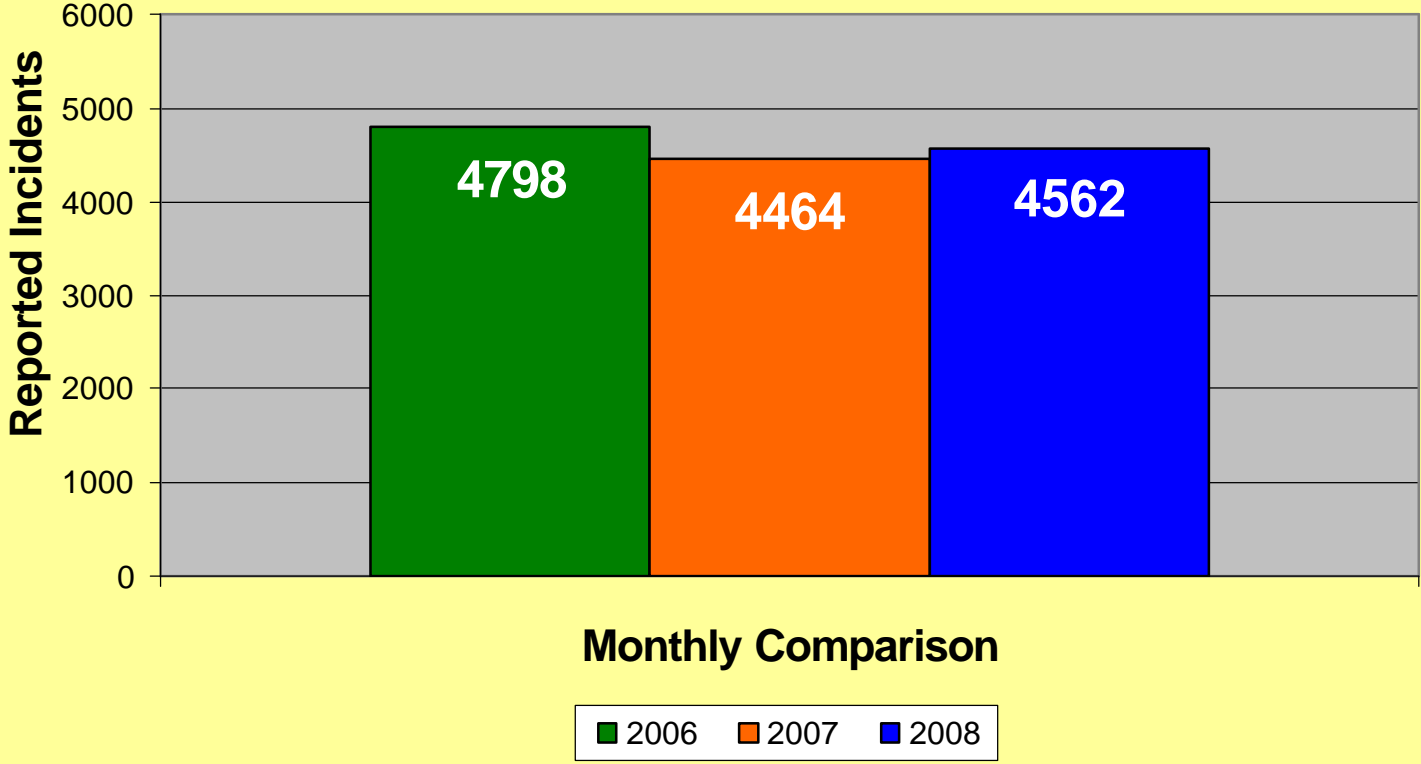

**Memphis Police Department
Part I Property Crime
October 2006/2007/2008**