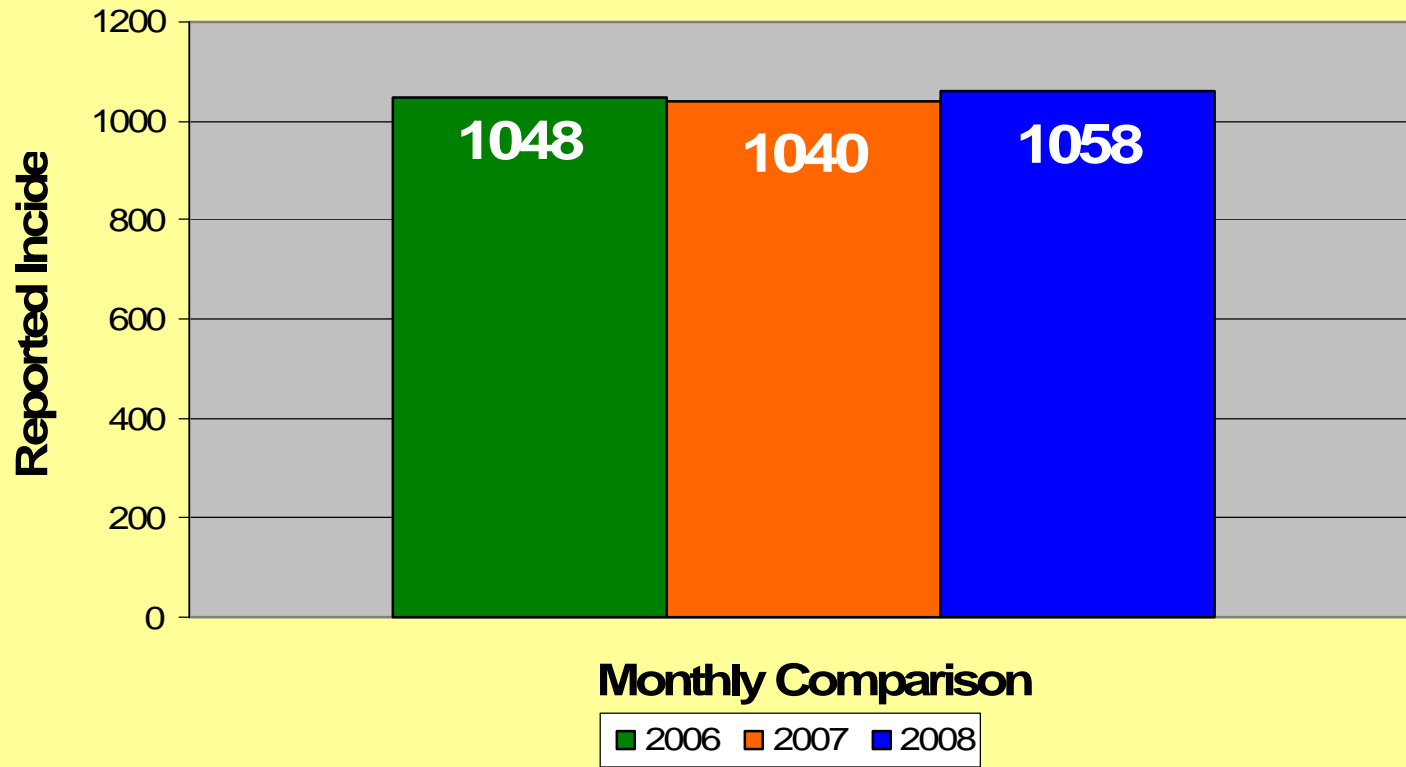

**Memphis Police Department
Part I Violent Crimes
September 2006/2007/2008**