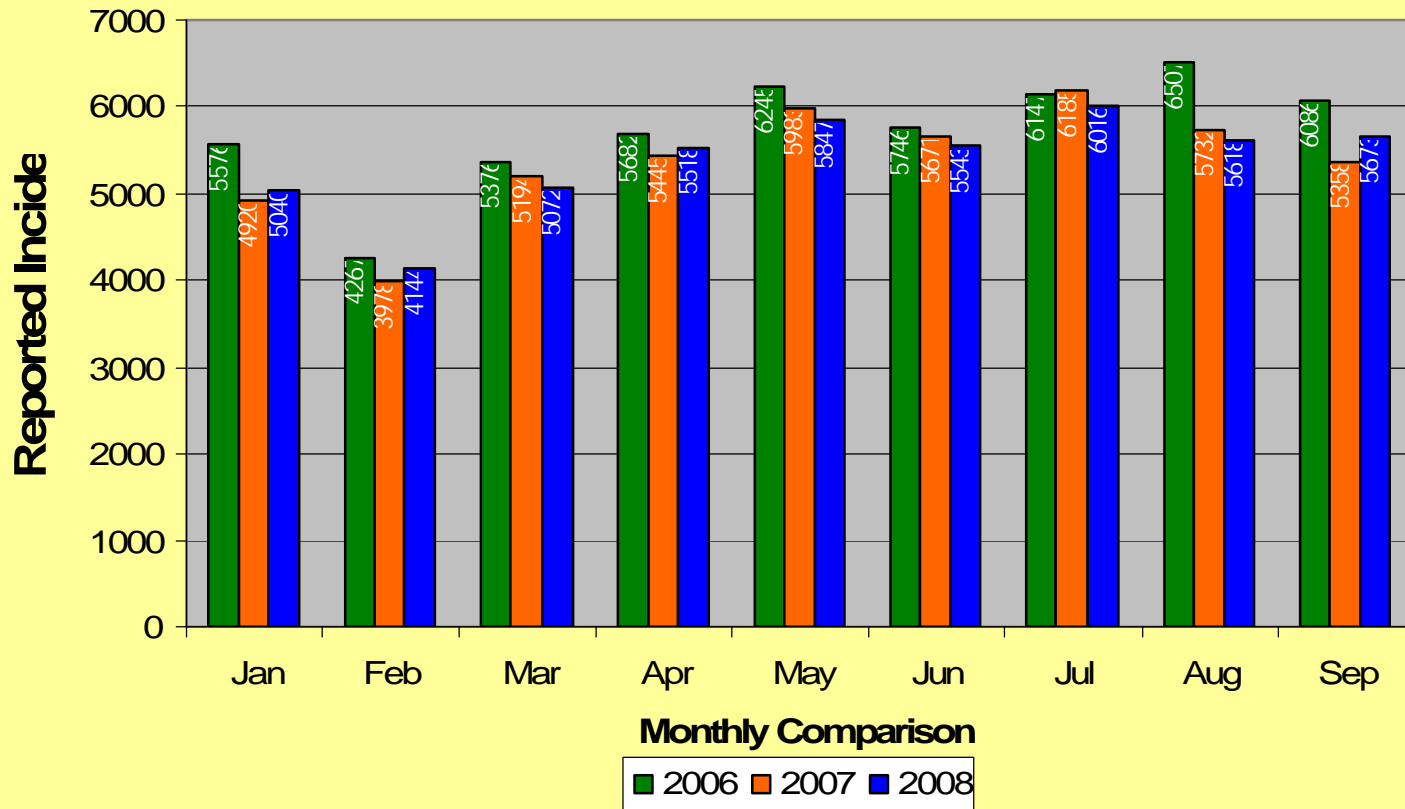

**MEMPHIS POLICE DEPARTMENT
Blue C.R.U.S.H.™ TRAC**

YEAR TO DATE

Total Part I Crime												
	Jan	Feb	Mar	Apr	May	Jun	Jul	Aug	Sep	Oct	Nov	Dec
2006	5576	4267	5376	5682	6245	5746	6147	6507	6086	5733	5330	5260
2007	4920	3978	5194	5445	5983	5671	6185	5732	5358	5377	5242	5478
2008	5040	4144	5072	5518	5847	5543	6016	5618	5673			
Part I Violent Crime*												
	Jan	Feb	Mar	Apr	May	Jun	Jul	Aug	Sep	Oct	Nov	Dec
2006	997	730	920	1030	1092	1082	1116	1122	1048	935	878	858
2007	794	707	940	955	1132	1013	947	977	1040	913	880	923
2008	769	698	861	957	1076	993	1055	938	1058			
Part I Property Crime**												
	Jan	Feb	Mar	Apr	May	Jun	Jul	Aug	Sep	Oct	Nov	Dec
2006	4579	3537	4456	4652	5153	4664	5031	5385	5038	4798	4452	4402
2007	4126	3271	4254	4490	4851	4658	5238	4755	4318	4464	4362	4555
2008	4271	3446	4211	4561	4771	4550	4961	4680	4615			

* Part I Violent Crimes reported in the FBI's Uniform Crime Reports are: Murder, Forcible Rape, Robbery, and Aggravated Assault.

** Part I Property Crimes reported in the FBI's Uniform Crime Reports are: Burglary, Larceny-Theft, and Motor Vehicle Theft.

**Memphis Police Department
Part I Crimes
September 2006/2007/2008**

**Memphis Police Department
Part I Violent Crimes
September 2006/2007/2008**

**Memphis Police Department
Part I Property Crime
September 2006/2007/2008**

**Memphis Police Department
Part I Crimes
Year To Date - 2006/2007/2008**

**Memphis Police Department
Part I Violent Crimes
Year To Date - 2006/2007/2008**

Memphis Police Department Part I Property Crime Year To Date - 2006/2007/2008