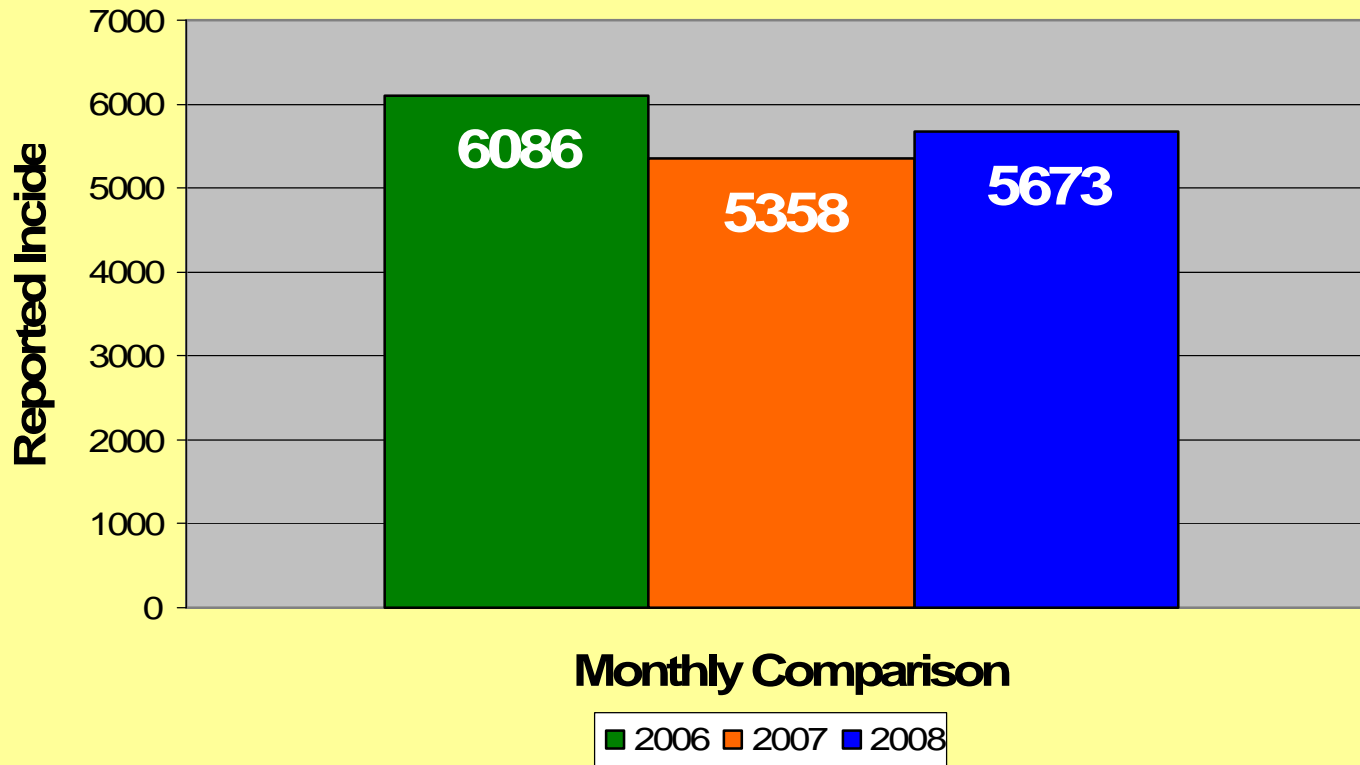

**Memphis Police Department
Part I Crimes
September 2006/2007/2008**