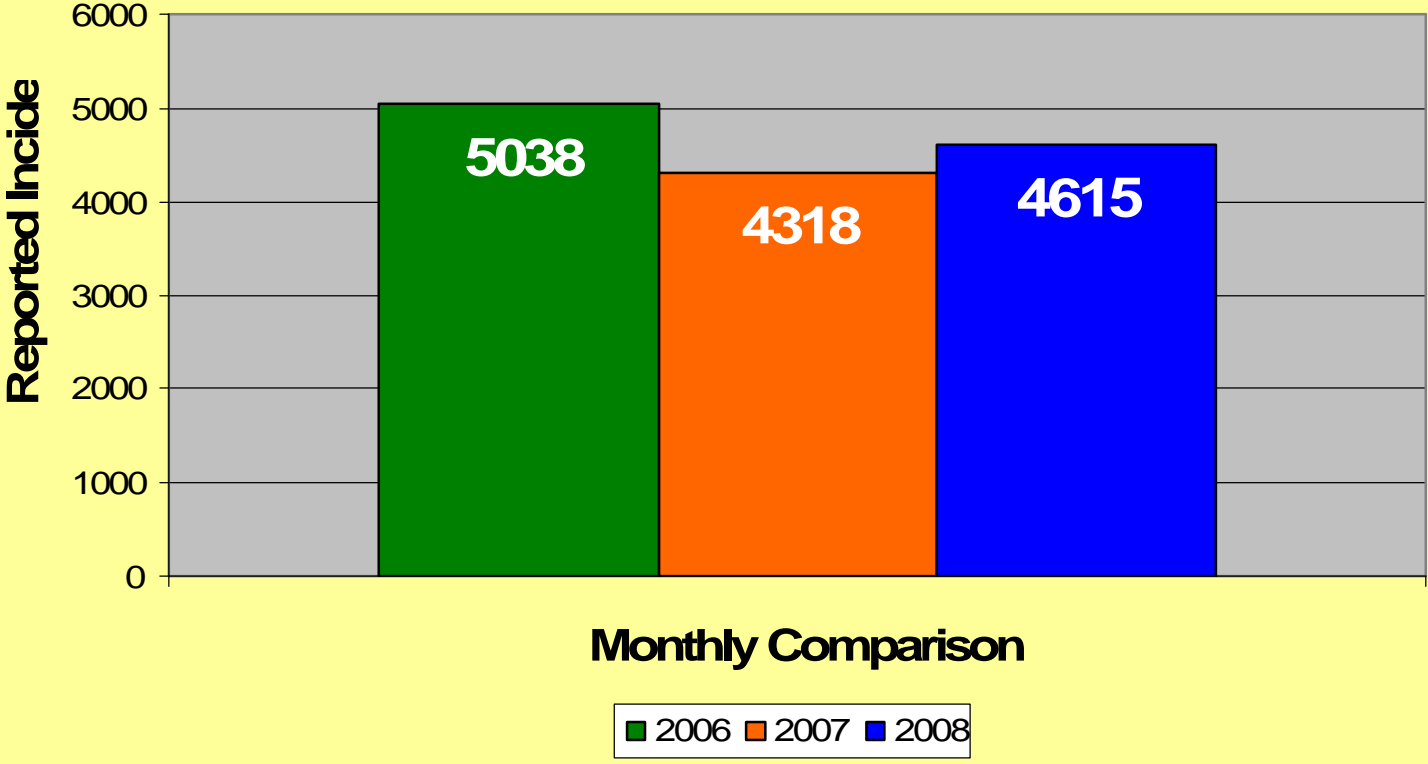

**Memphis Police Department
Part I Property Crime
September 2006/2007/2008**