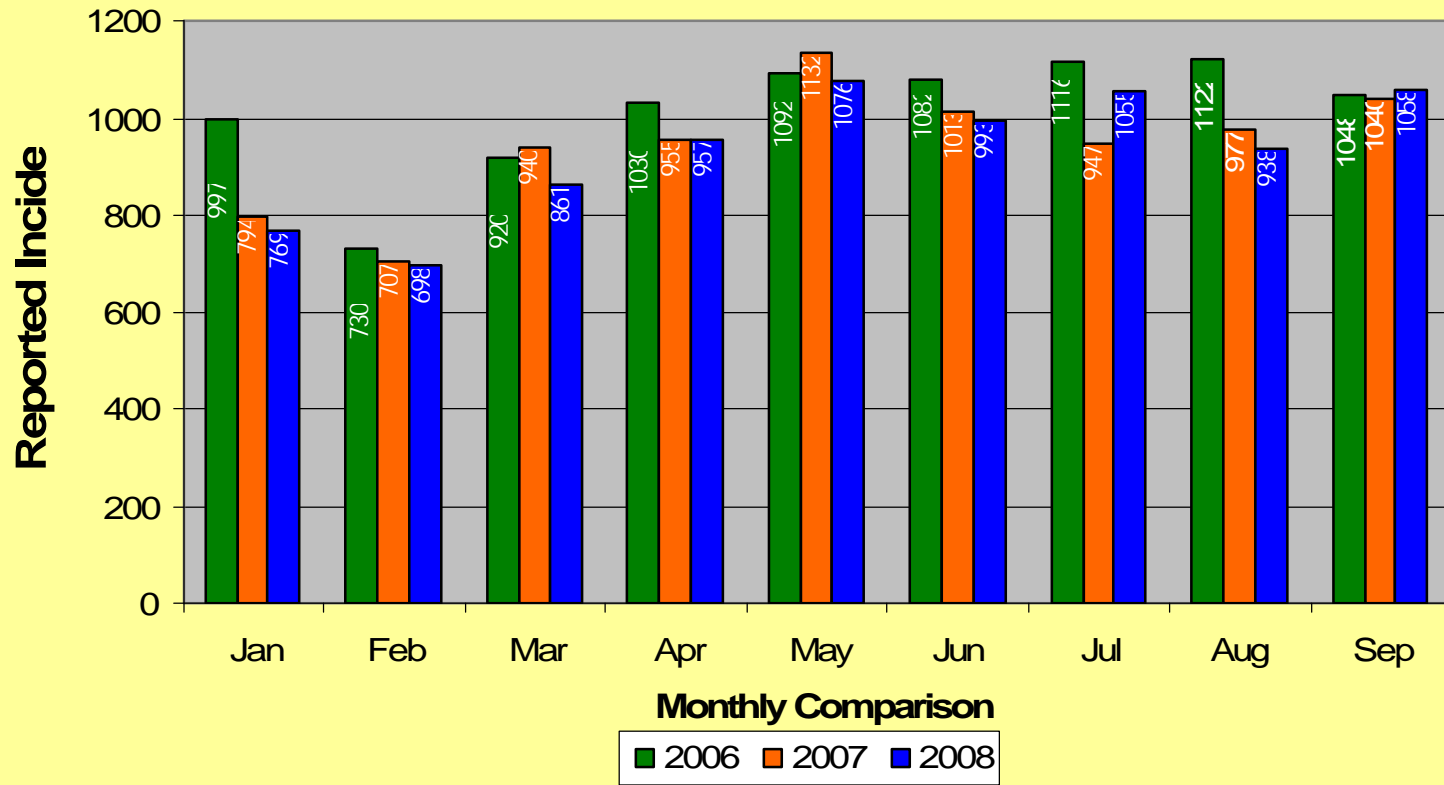

**MEMPHIS POLICE DEPARTMENT
Blue C.R.U.S.H.™ TRAC**

YEAR TO DATE

Total Part I Crime												
	Jan	Feb	Mar	Apr	May	Jun	Jul	Aug	Sep	Oct	Nov	Dec
2006	5576	4267	5376	5682	6245	5746	6147	6507	6086	5733	5330	5260
2007	4920	3978	5194	5445	5983	5671	6185	5732	5358	5377	5242	5478
2008	5040	4144	5072	5518	5847	5543	6016	5618	5673			
Part I Violent Crime*												
	Jan	Feb	Mar	Apr	May	Jun	Jul	Aug	Sep	Oct	Nov	Dec
2006	997	730	920	1030	1092	1082	1116	1122	1048	935	878	858
2007	794	707	940	955	1132	1013	947	977	1040	913	880	923
2008	769	698	861	957	1076	993	1055	938	1058			
Part I Property Crime**												
	Jan	Feb	Mar	Apr	May	Jun	Jul	Aug	Sep	Oct	Nov	Dec
2006	4579	3537	4456	4652	5153	4664	5031	5385	5038	4798	4452	4402
2007	4126	3271	4254	4490	4851	4658	5238	4755	4318	4464	4362	4555
2008	4271	3446	4211	4561	4771	4550	4961	4680	4615			

* Part I Violent Crimes reported in the FBI's Uniform Crime Reports are: Murder, Forcible Rape, Robbery, and Aggravated Assault.

** Part I Property Crimes reported in the FBI's Uniform Crime Reports are: Burglary, Larceny-Theft, and Motor Vehicle Theft.

**Memphis Police Department
Part I Crimes
September 2006/2007/2008**

**Memphis Police Department
Part I Violent Crimes
September 2006/2007/2008**

**Memphis Police Department
Part I Property Crime
September 2006/2007/2008**

**Memphis Police Department
Part I Crimes
Year To Date - 2006/2007/2008**

**Memphis Police Department
Part I Violent Crimes
Year To Date - 2006/2007/2008**

Memphis Police Department Part I Property Crime Year To Date - 2006/2007/2008