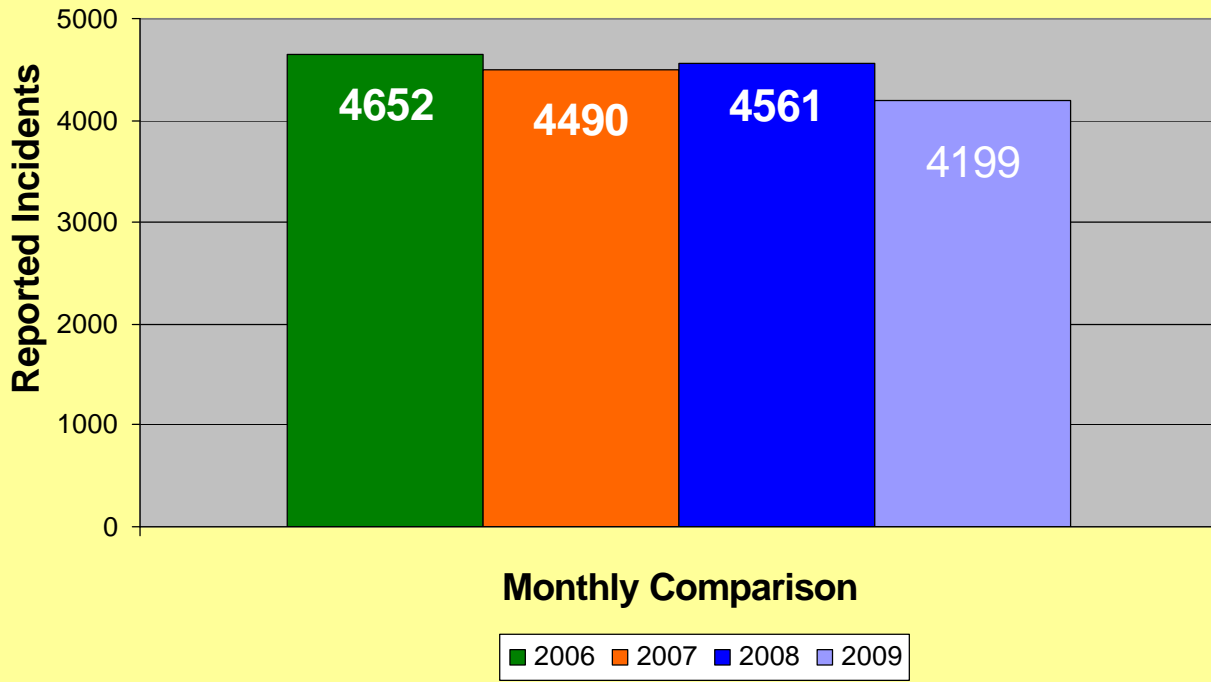

**Memphis Police Department
Part I Property Crime
April 2006/2007/2008/2009**