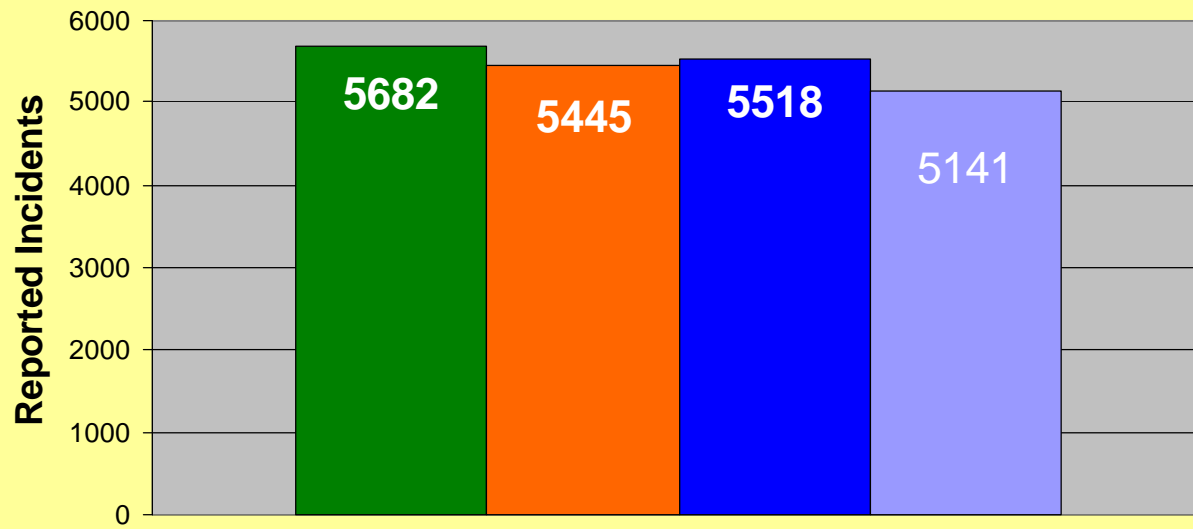

**Memphis Police Department
Part I Crimes
April 2006/2007/2008/2009**

Monthly Comparison

■ 2006 ■ 2007 ■ 2008 ■ 2009