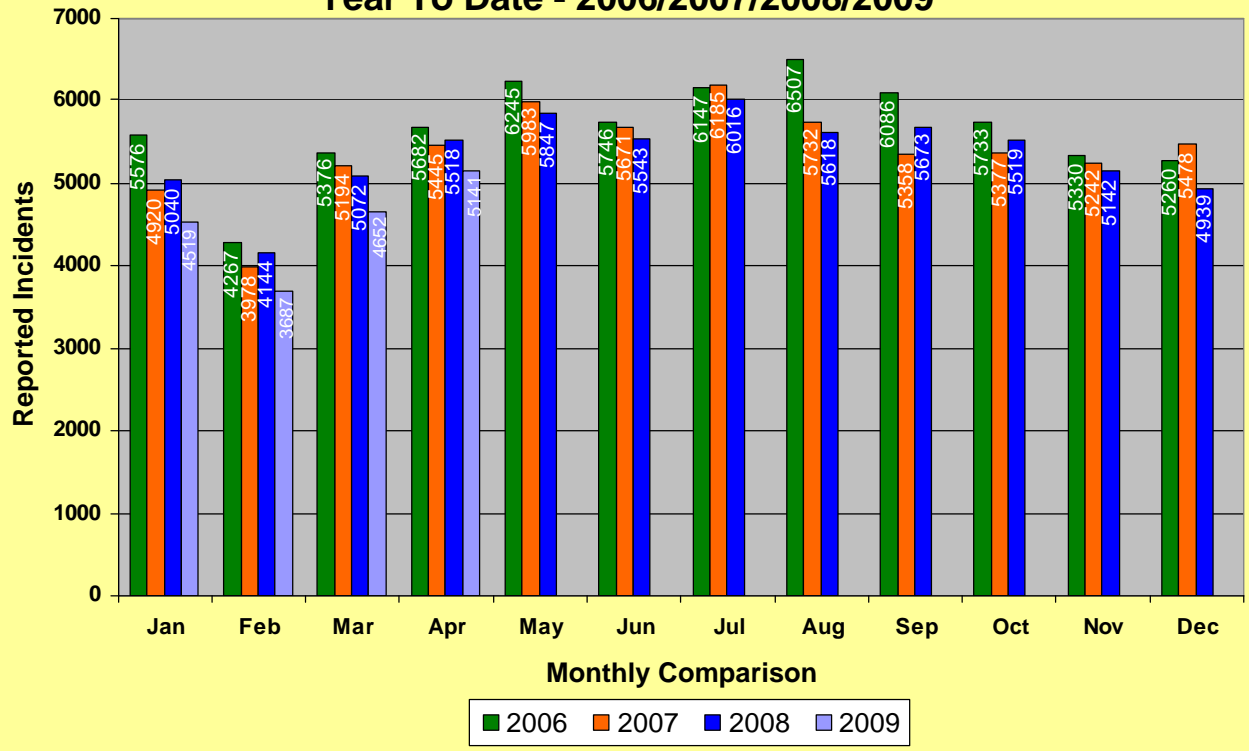

Memphis Police Department Part I Crimes Year To Date - 2006/2007/2008/2009