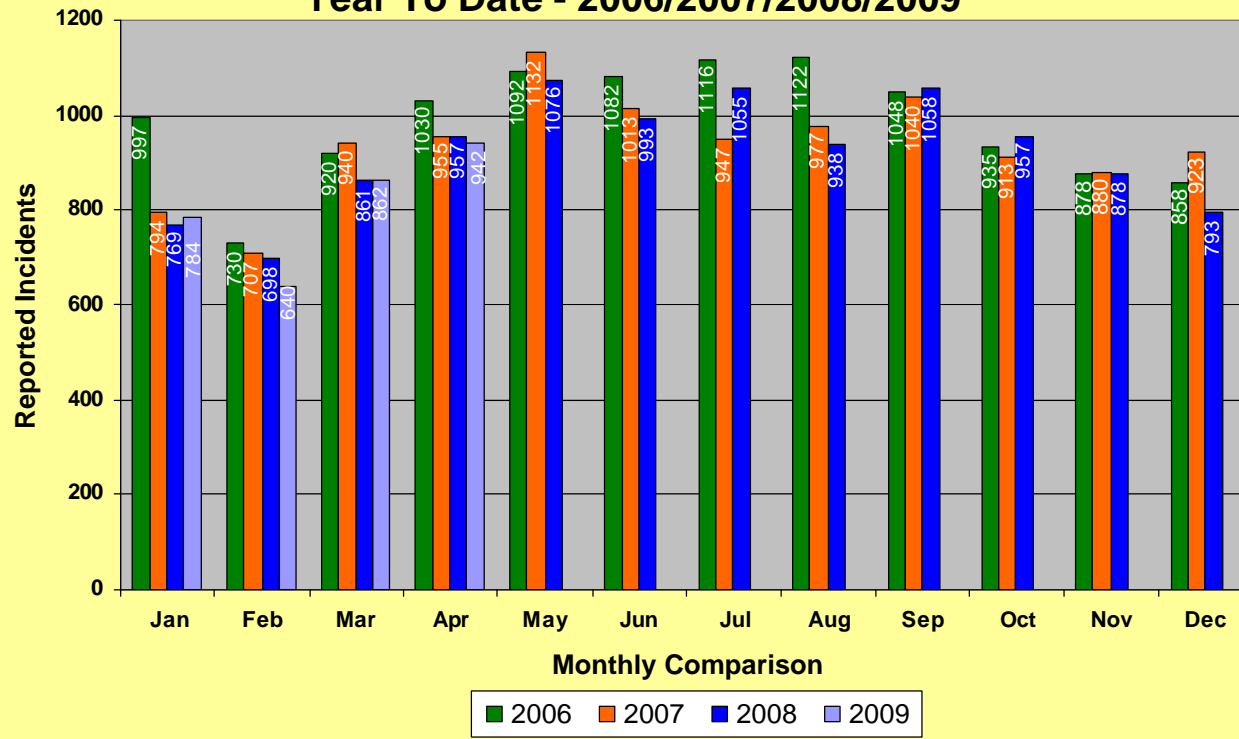

Memphis Police Department Part I Violent Crimes Year To Date - 2006/2007/2008/2009