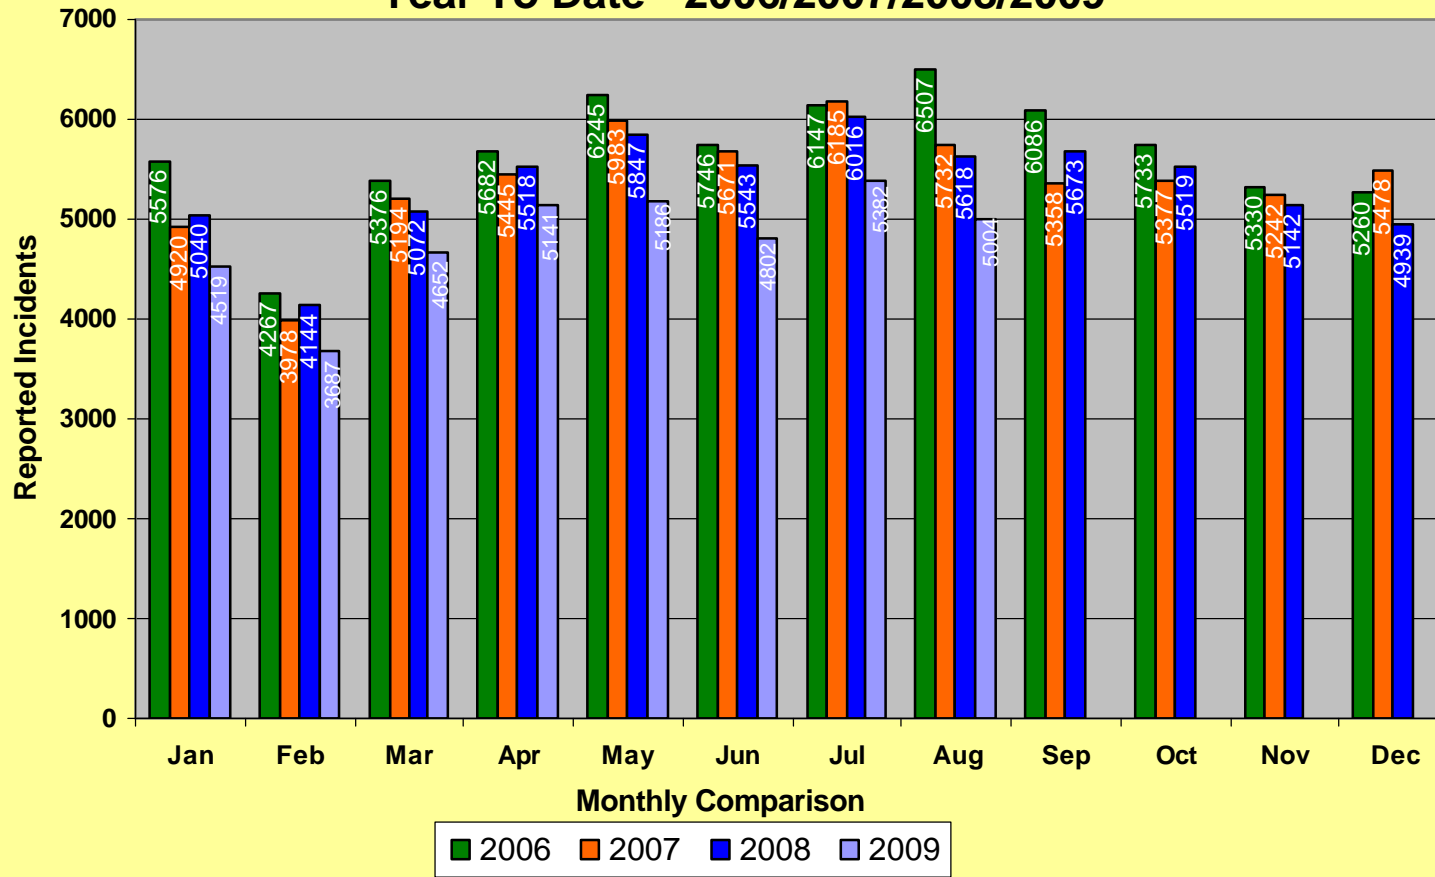

Memphis Police Department Part I Crimes Year To Date - 2006/2007/2008/2009