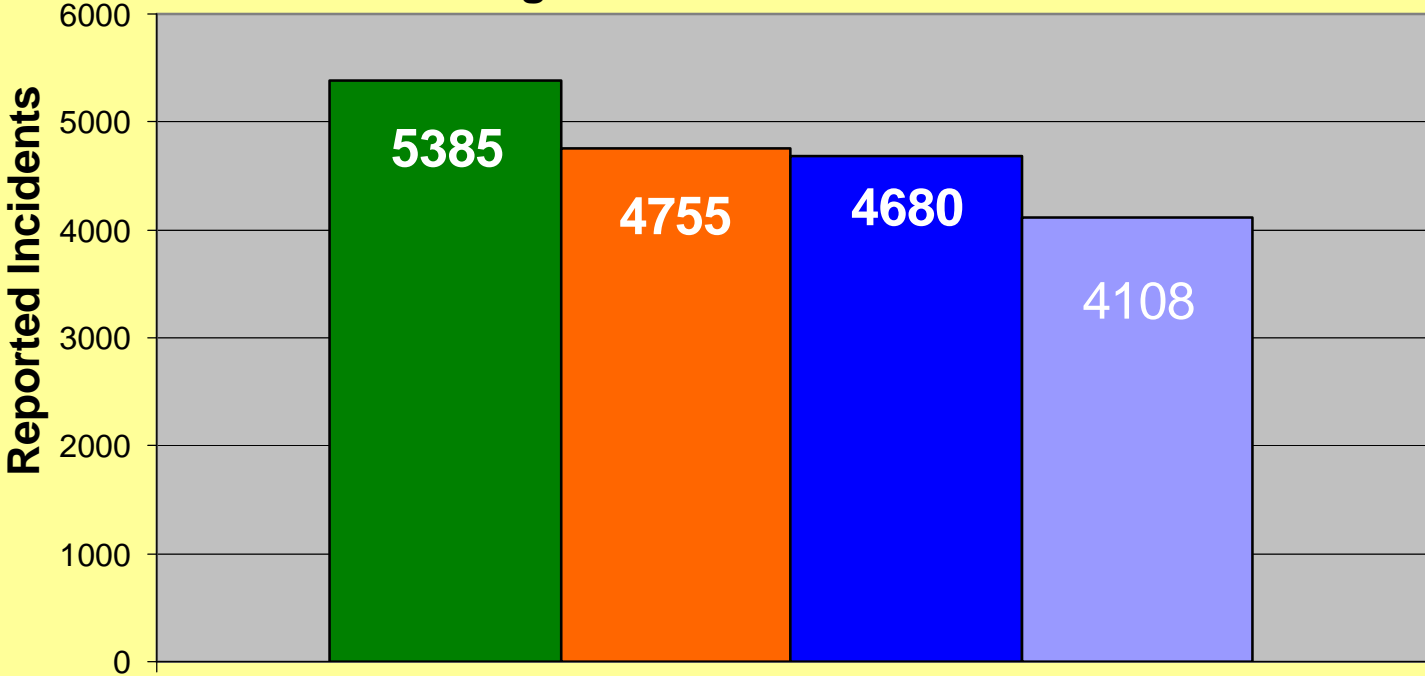

**Memphis Police Department
Part I Property Crime
August 2006/2007/2008/2009**

Monthly Comparison

■ 2006 ■ 2007 ■ 2008 ■ 2009