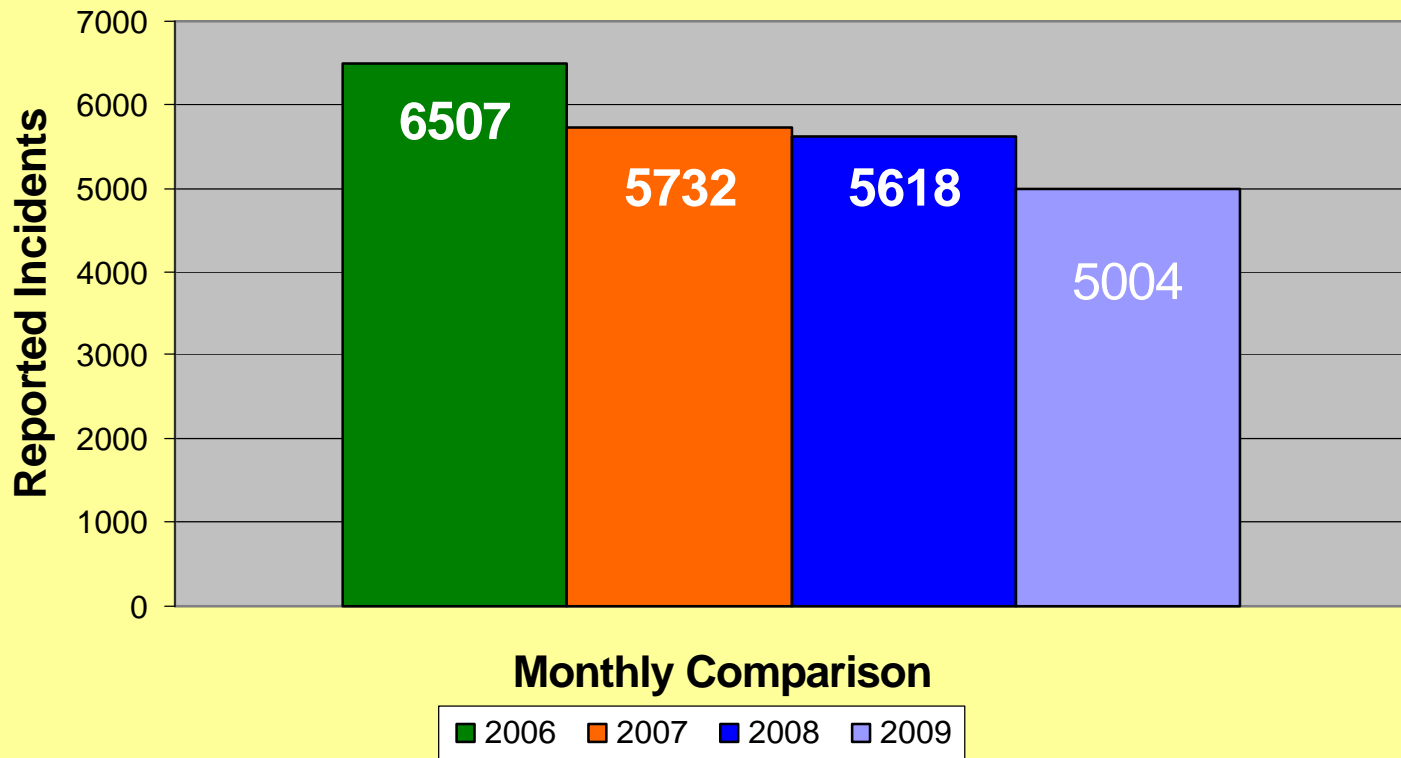

**Memphis Police Department
Part I Crimes
August 2006/2007/2008/2009**