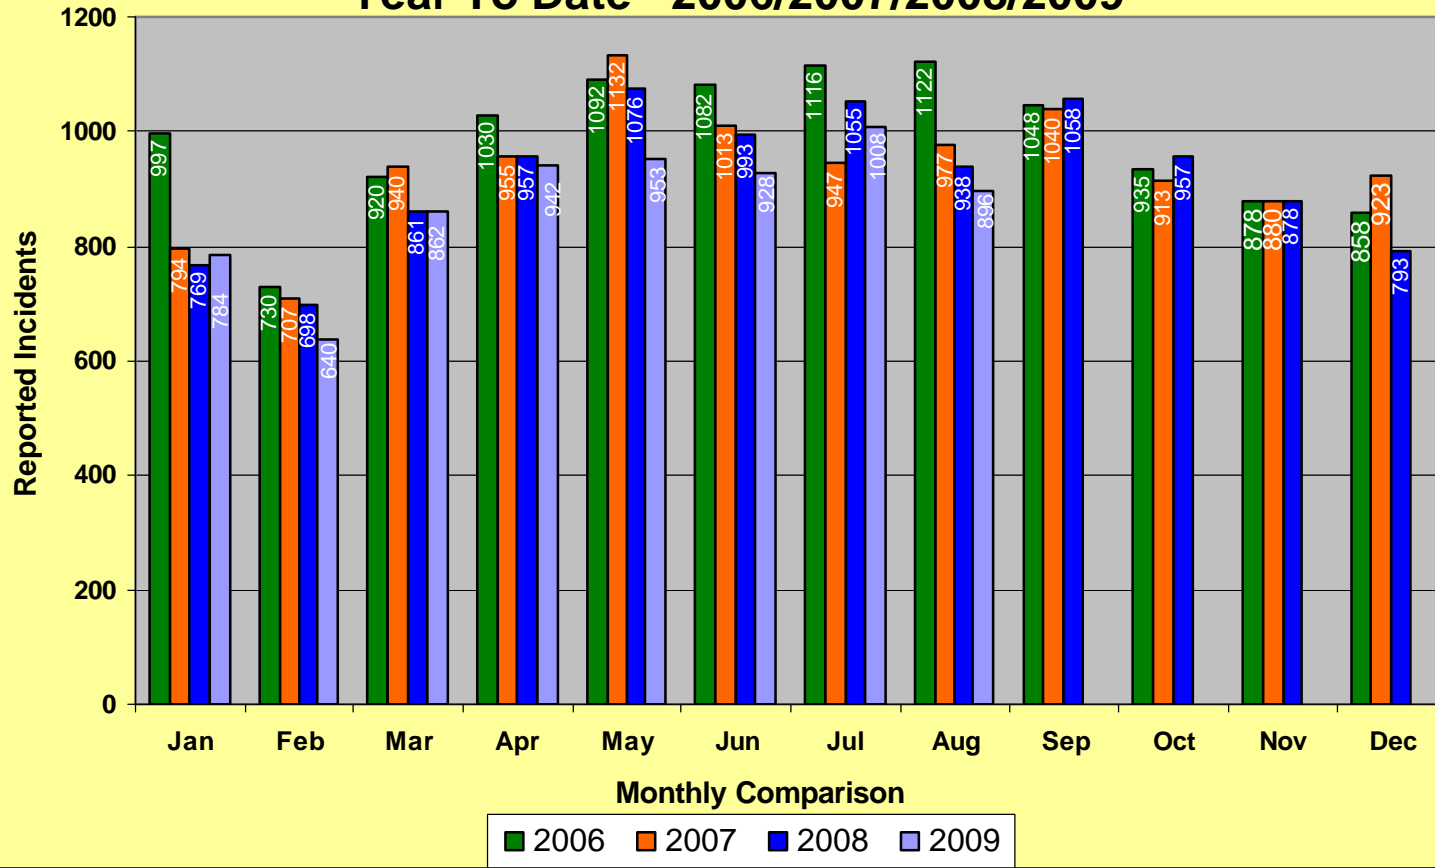

Memphis Police Department Part I Violent Crimes Year To Date - 2006/2007/2008/2009