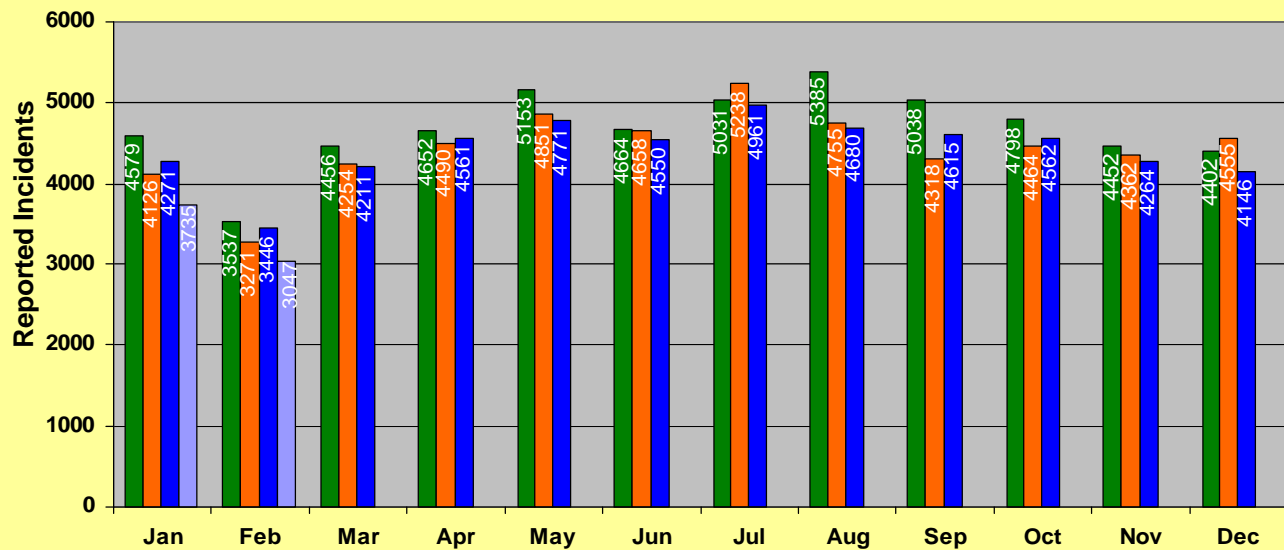

Memphis Police Department Part I Property Crime Year To Date - 2006/2007/2008/2009

Monthly Comparison