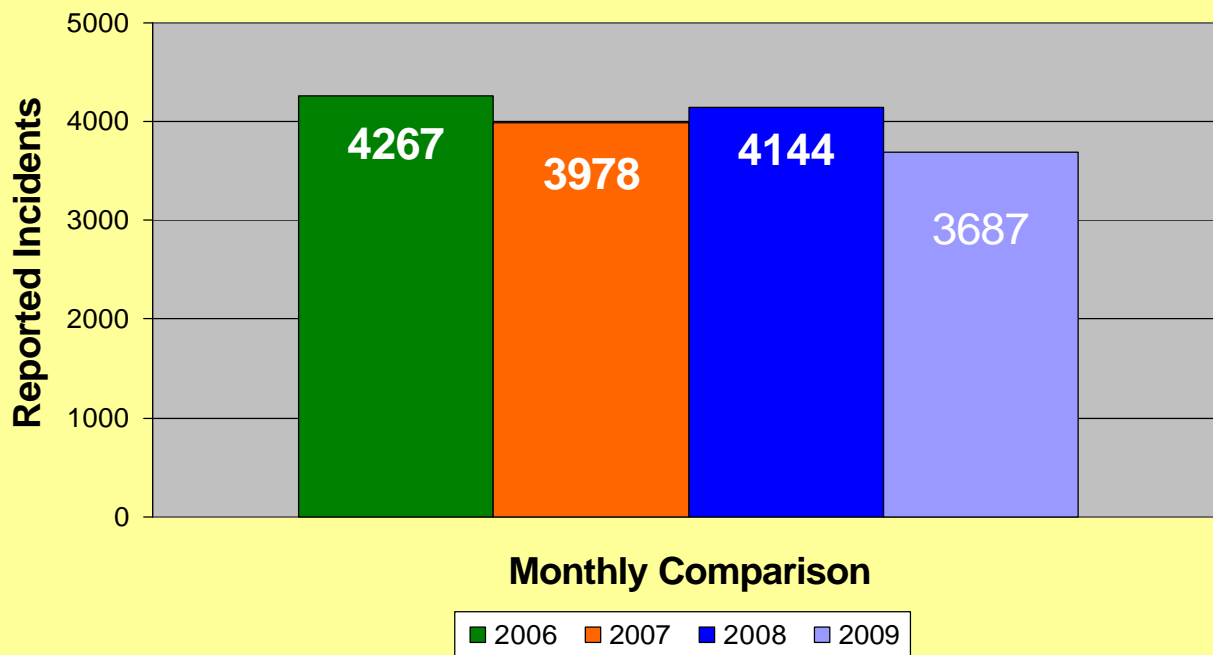

**Memphis Police Department
Part I Crimes
February 2006/2007/2008/2009**