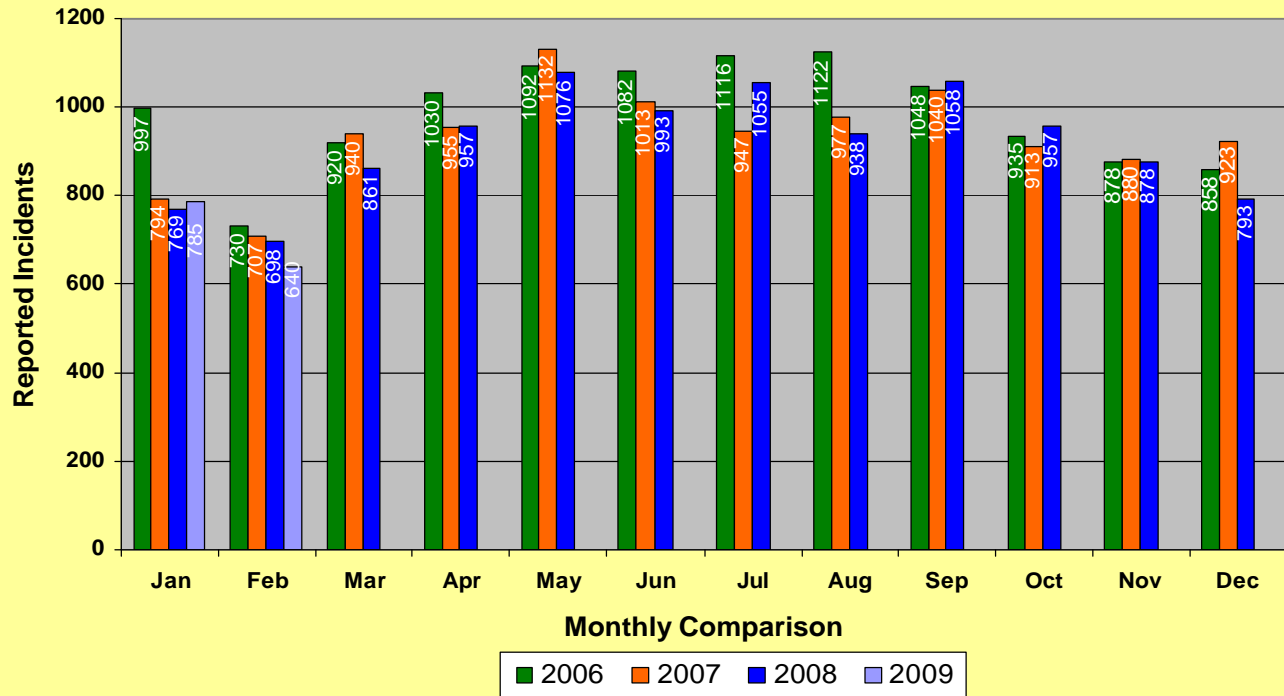

Memphis Police Department Part I Violent Crimes Year To Date - 2006/2007/2008/2009