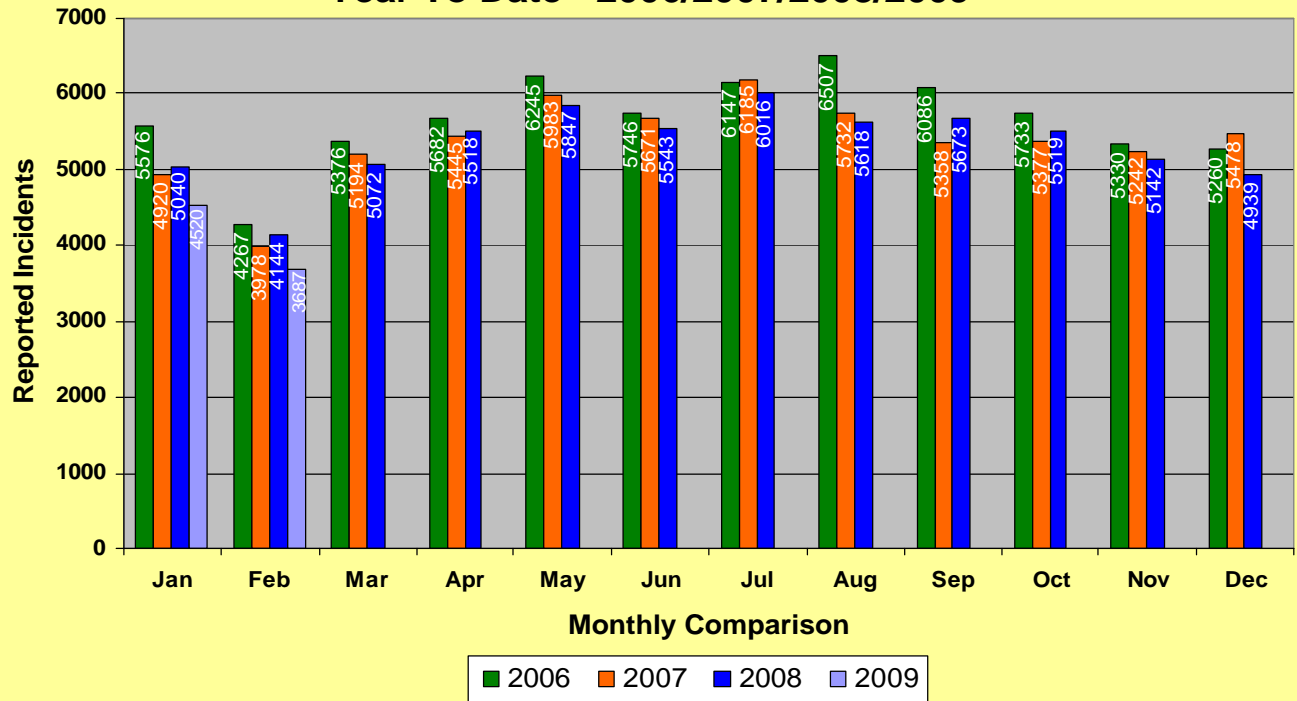

Memphis Police Department Part I Crimes Year To Date - 2006/2007/2008/2009