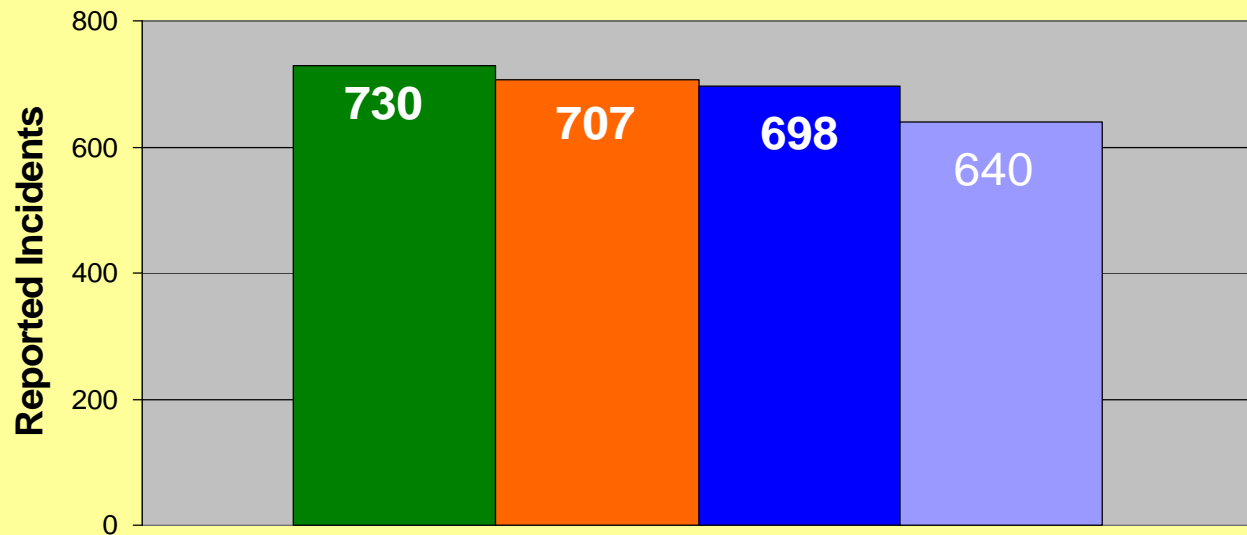

**Memphis Police Department
Part I Violent Crimes
February 2006/2007/2008/2009**

Monthly Comparison

■ 2006 ■ 2007 ■ 2008 ■ 2009