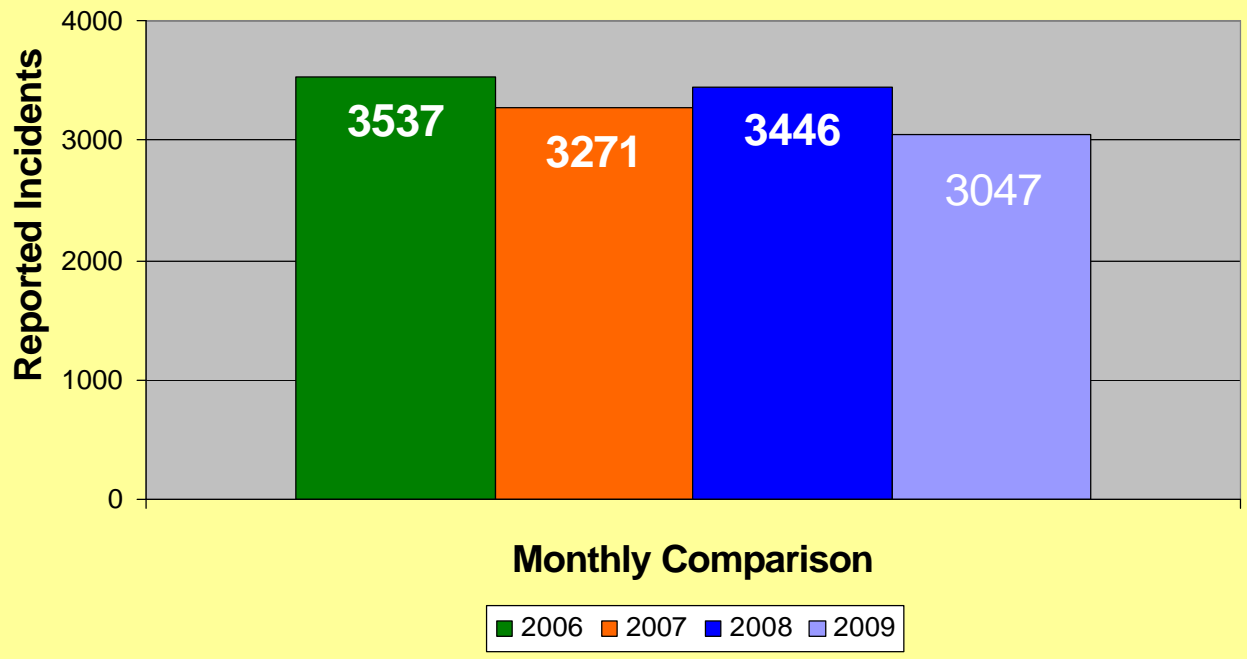

**Memphis Police Department
Part I Property Crime
February 2006/2007/2008/2009**