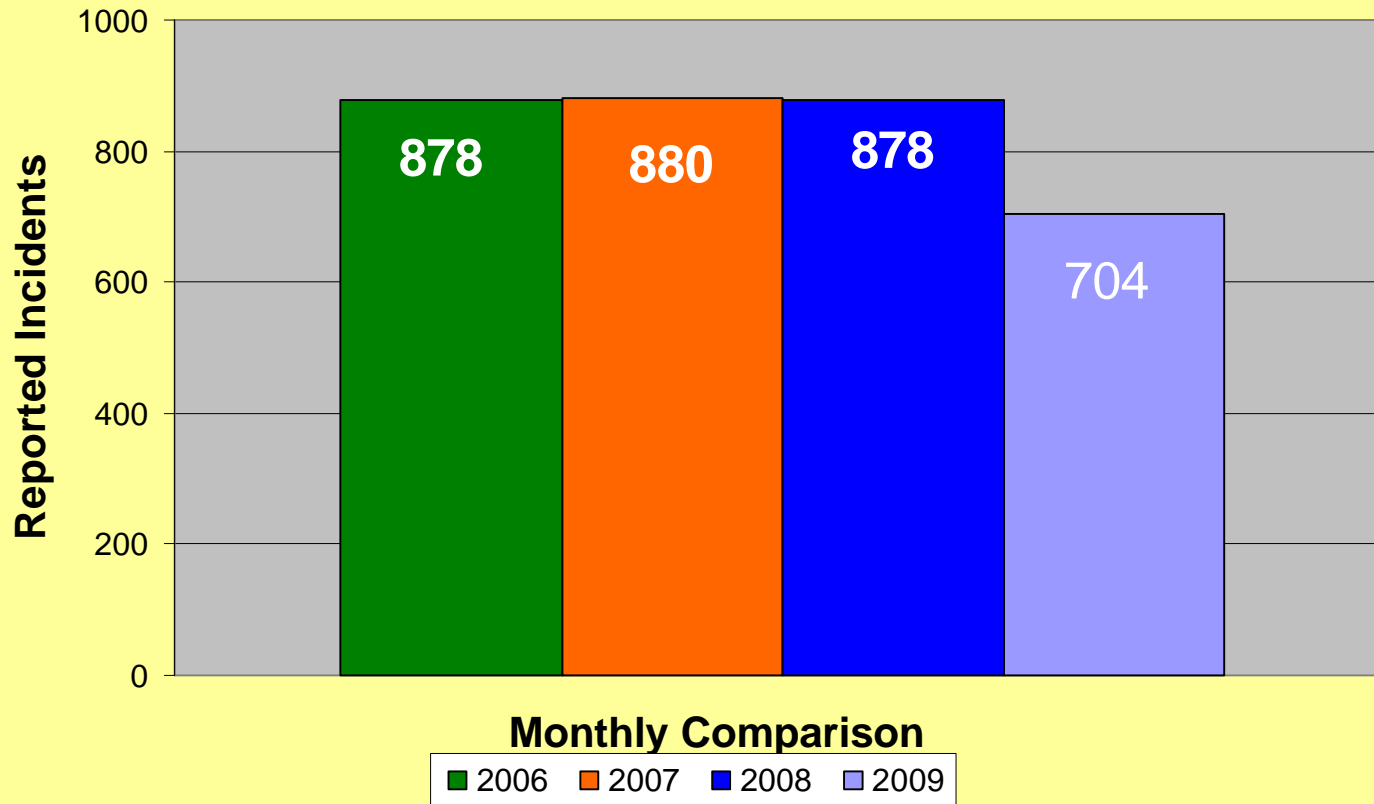

**Memphis Police Department
Part I Violent Crimes
November 2006/2007/2008/2009**