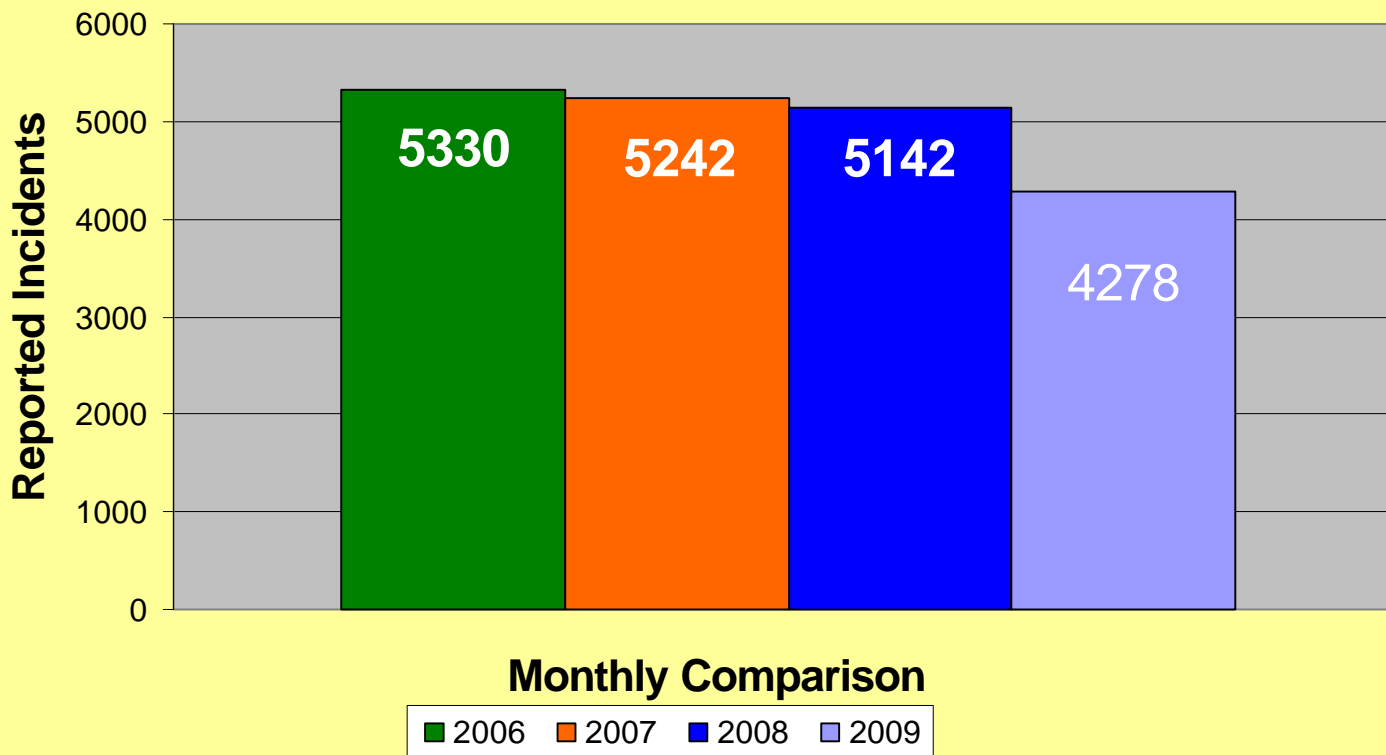

**Memphis Police Department
Part I Crimes
November 2006/2007/2008/2009**