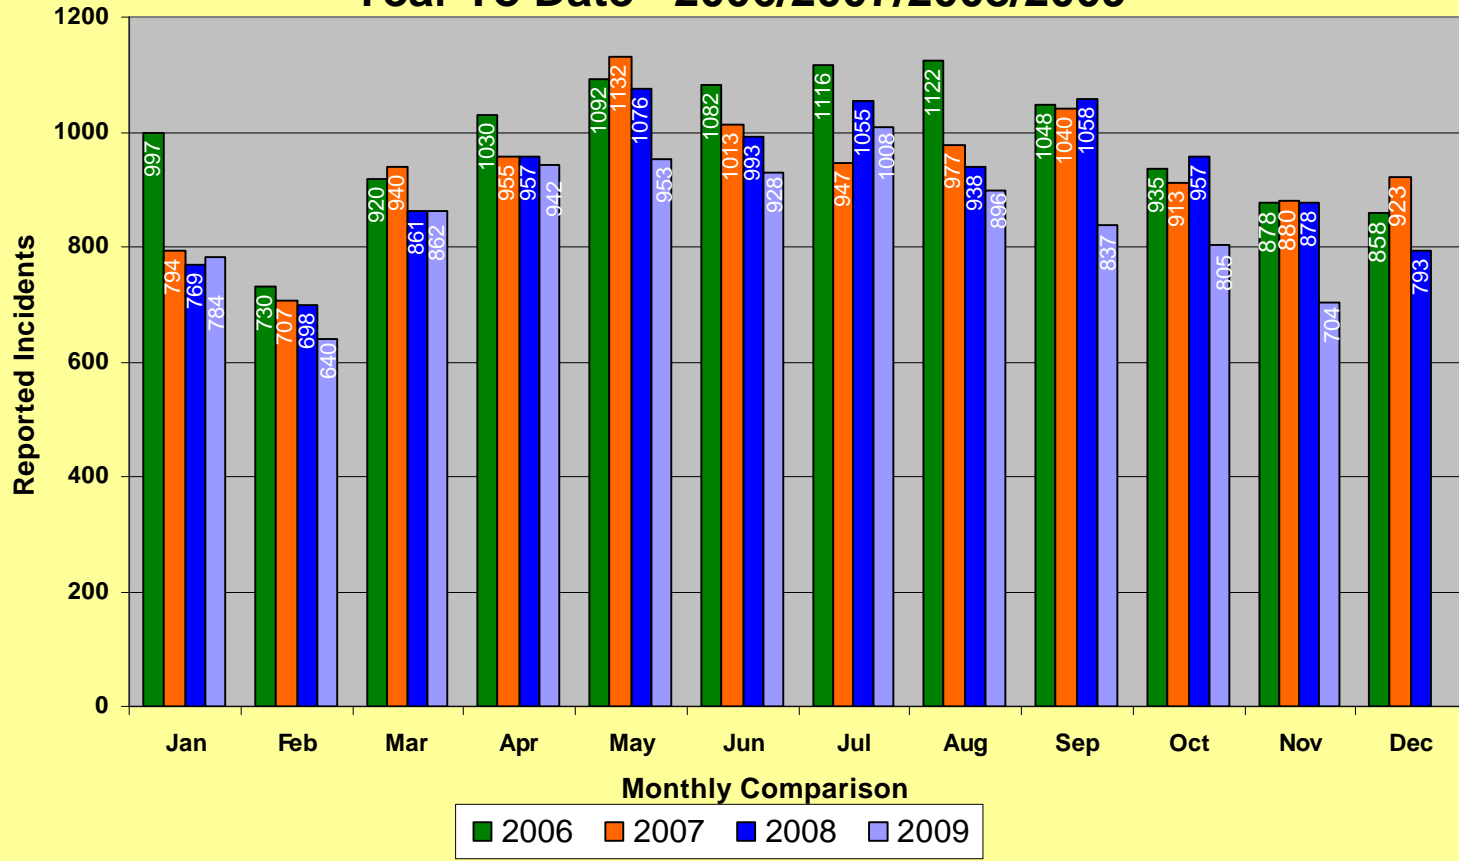

\* Part I Violent Crimes reported in the FBI's Uniform Crime Reports are: Murder, Forcible Rape, Robbery, and Aggravated Assault.

\*\* Part I Property Crimes reported in the FBI's Uniform Crime Reports are: Burglary, Larceny-Theft, and Motor Vehicle Theft.

**Memphis Police Department  
Part I Crimes  
November 2006/2007/2008/2009**

**Memphis Police Department  
Part I Violent Crimes  
November 2006/2007/2008/2009**

**Memphis Police Department  
Part I Property Crime  
November 2006/2007/2008/2009**

# Memphis Police Department Part I Crimes Year To Date - 2006/2007/2008/2009

# Memphis Police Department Part I Violent Crimes Year To Date - 2006/2007/2008/2009