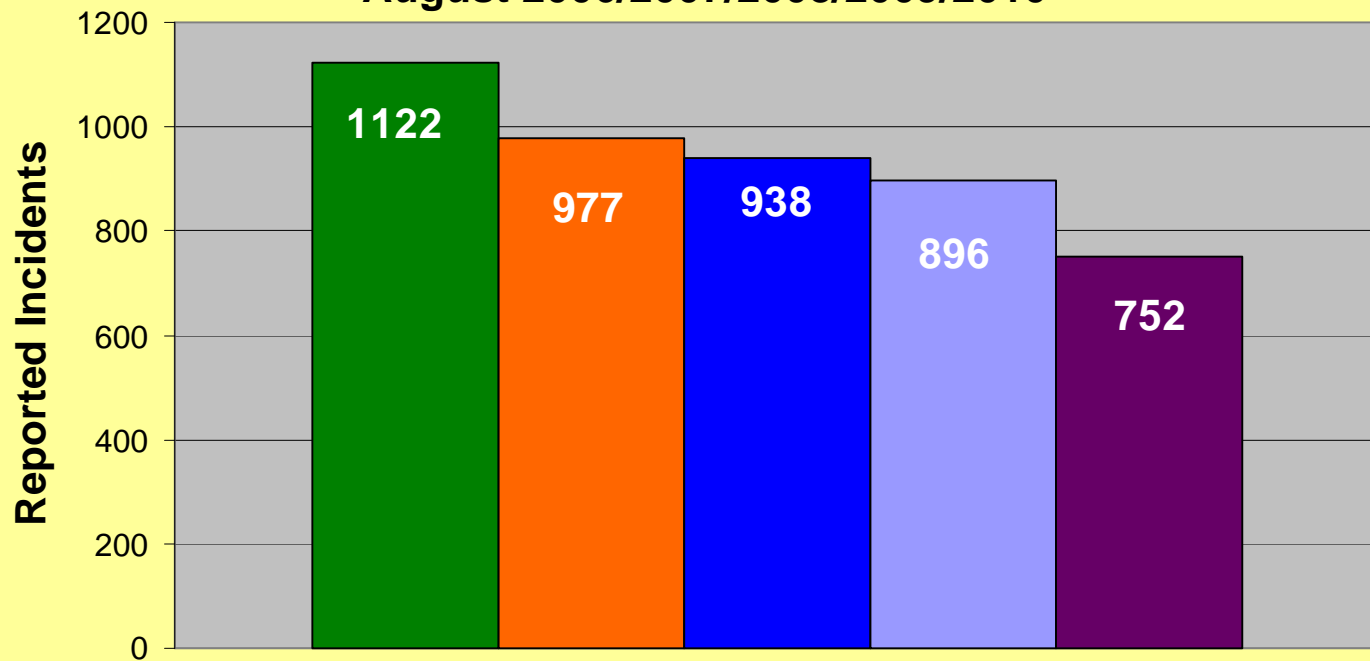

**Memphis Police Department
Part I Violent Crimes
August 2006/2007/2008/2009/2010**

Monthly Comparison

■ 2006 ■ 2007 ■ 2008 ■ 2009 ■ 2010