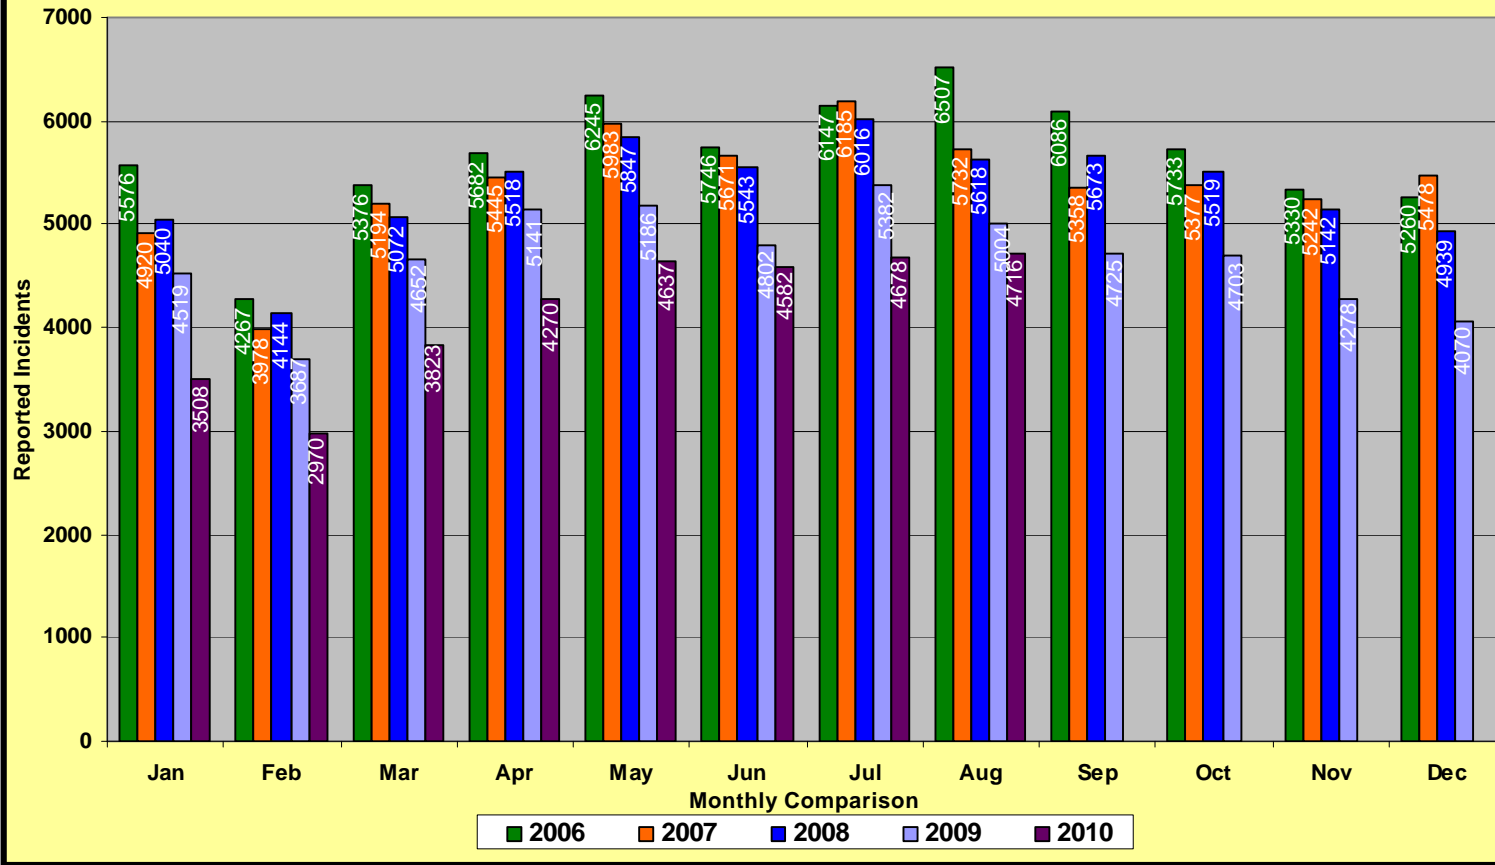

Memphis Police Department Part I Crimes Year To Date - 2006/2007/2008/2009/2010