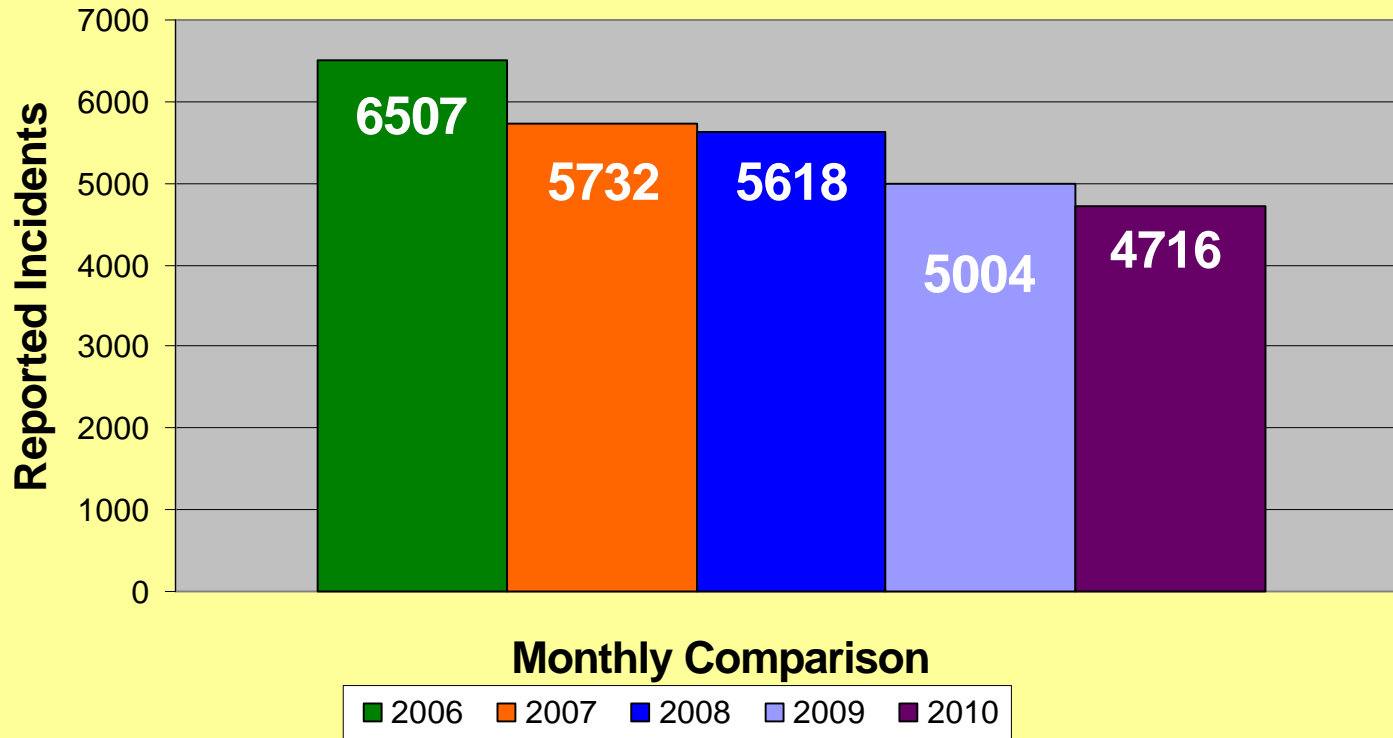

**Memphis Police Department
Part I Crimes
August 2006/2007/2008/2009/2010**