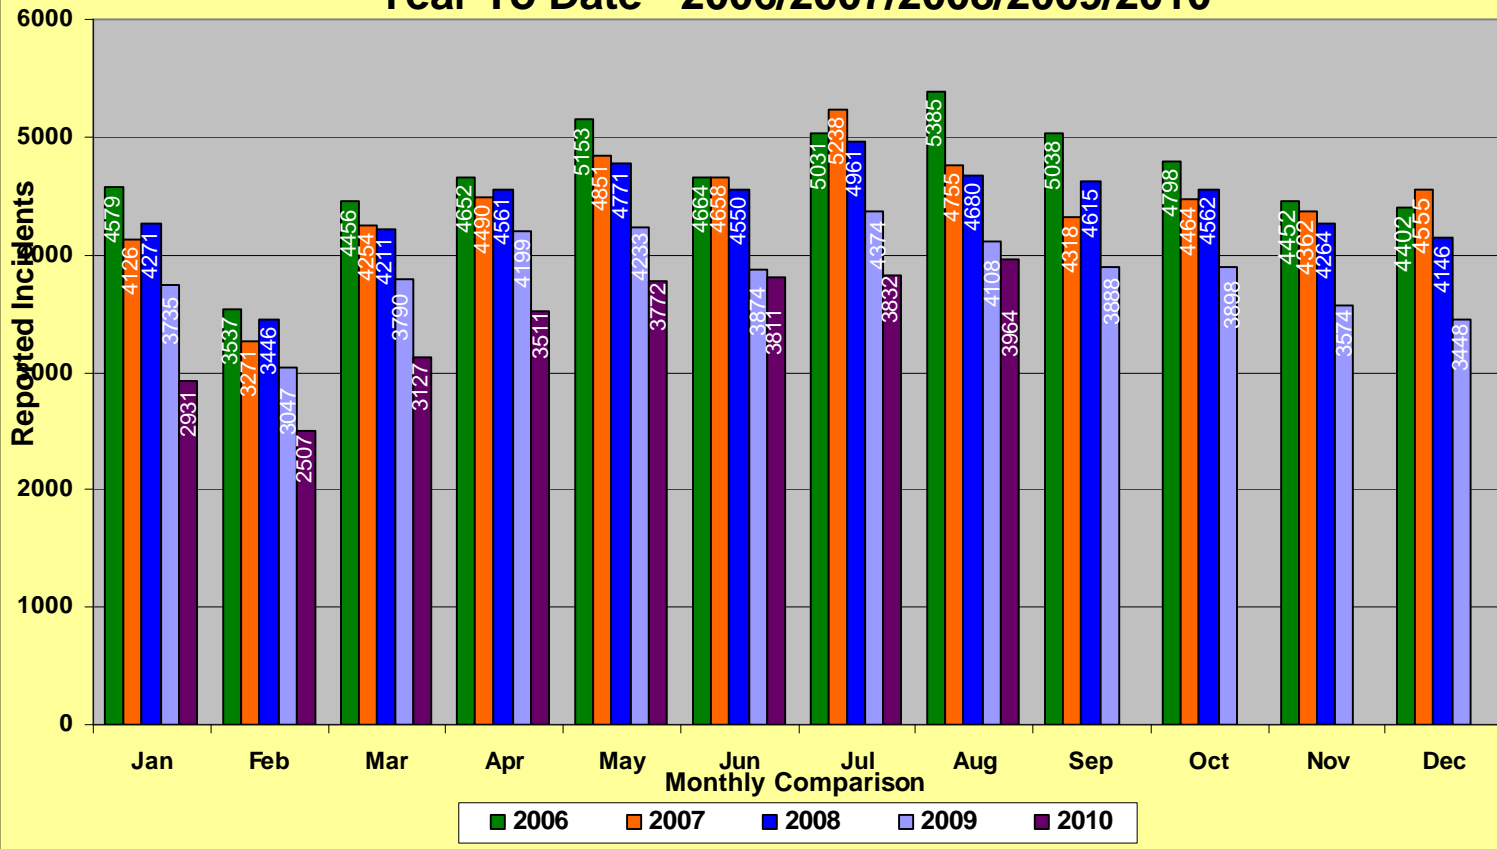

Memphis Police Department Part I Property Crimes Year To Date - 2006/2007/2008/2009/2010