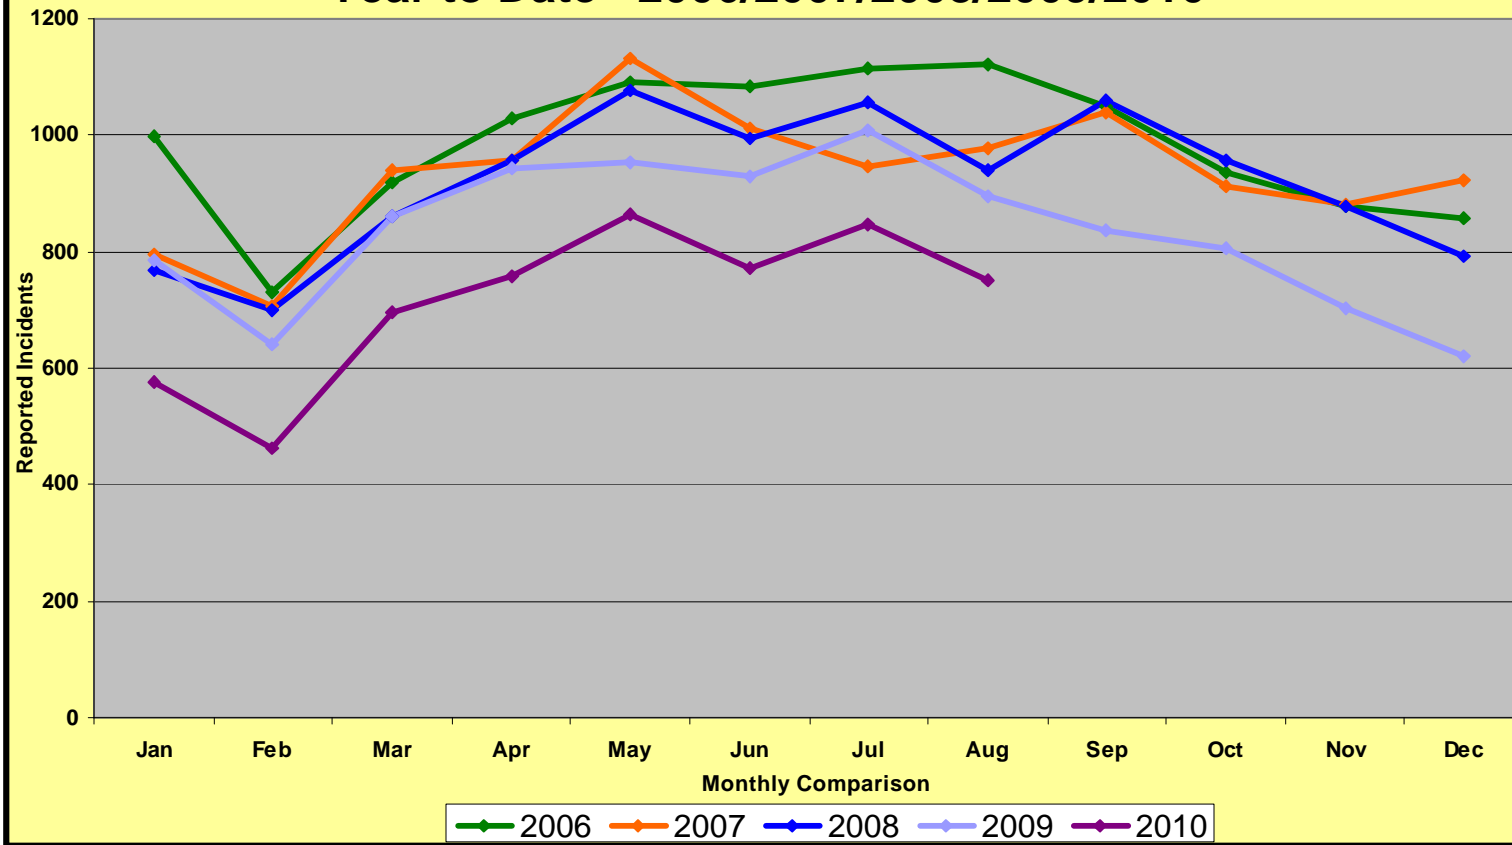

MemphisPolice Department Part 1 Violent Crimes Year to Date - 2006/2007/2008/2009/2010