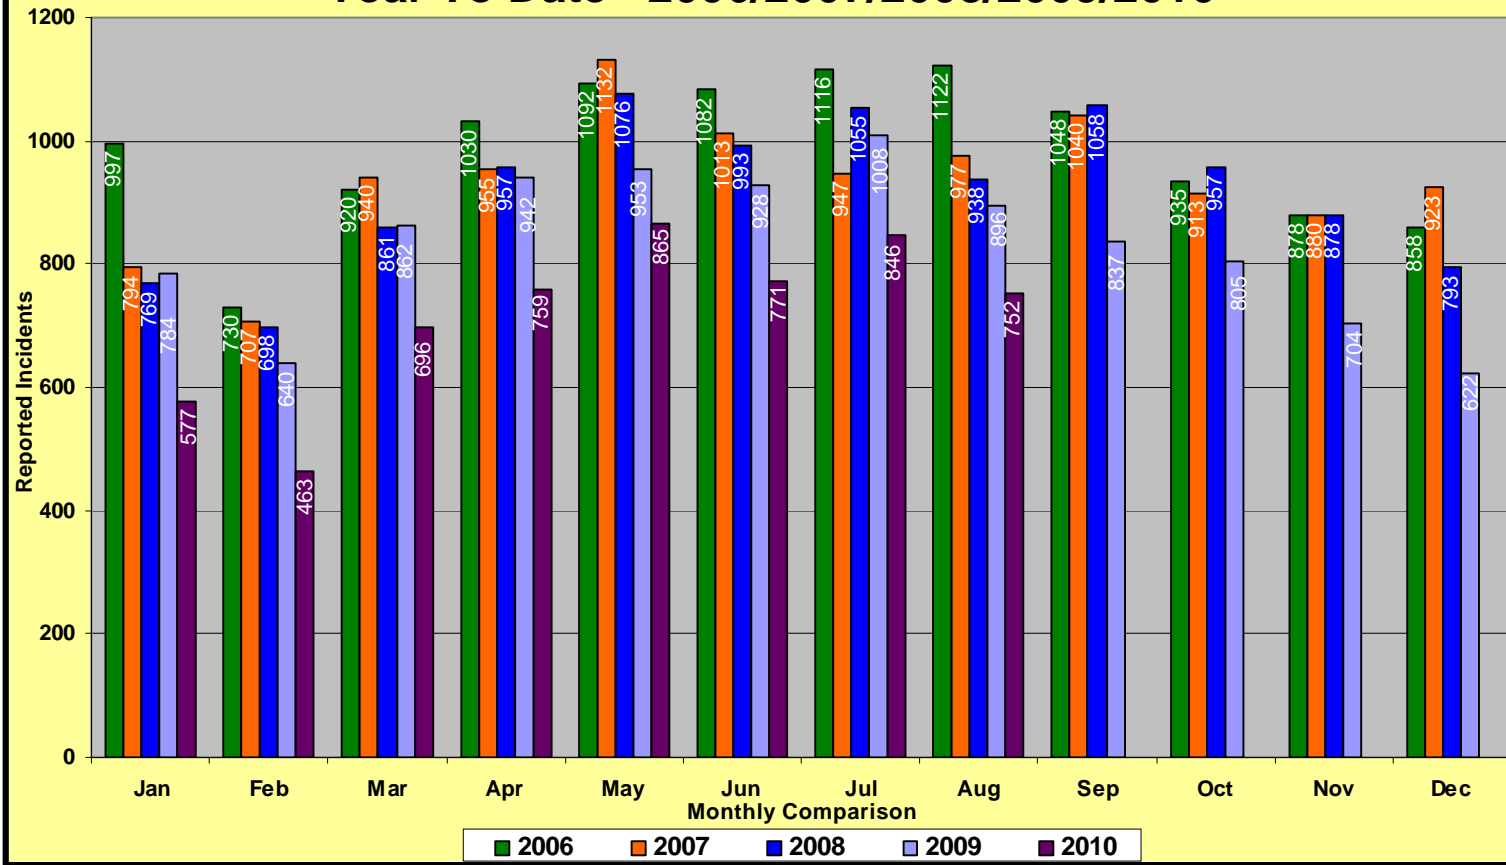

Memphis Police Department Part I Violent Crimes Year To Date - 2006/2007/2008/2009/2010