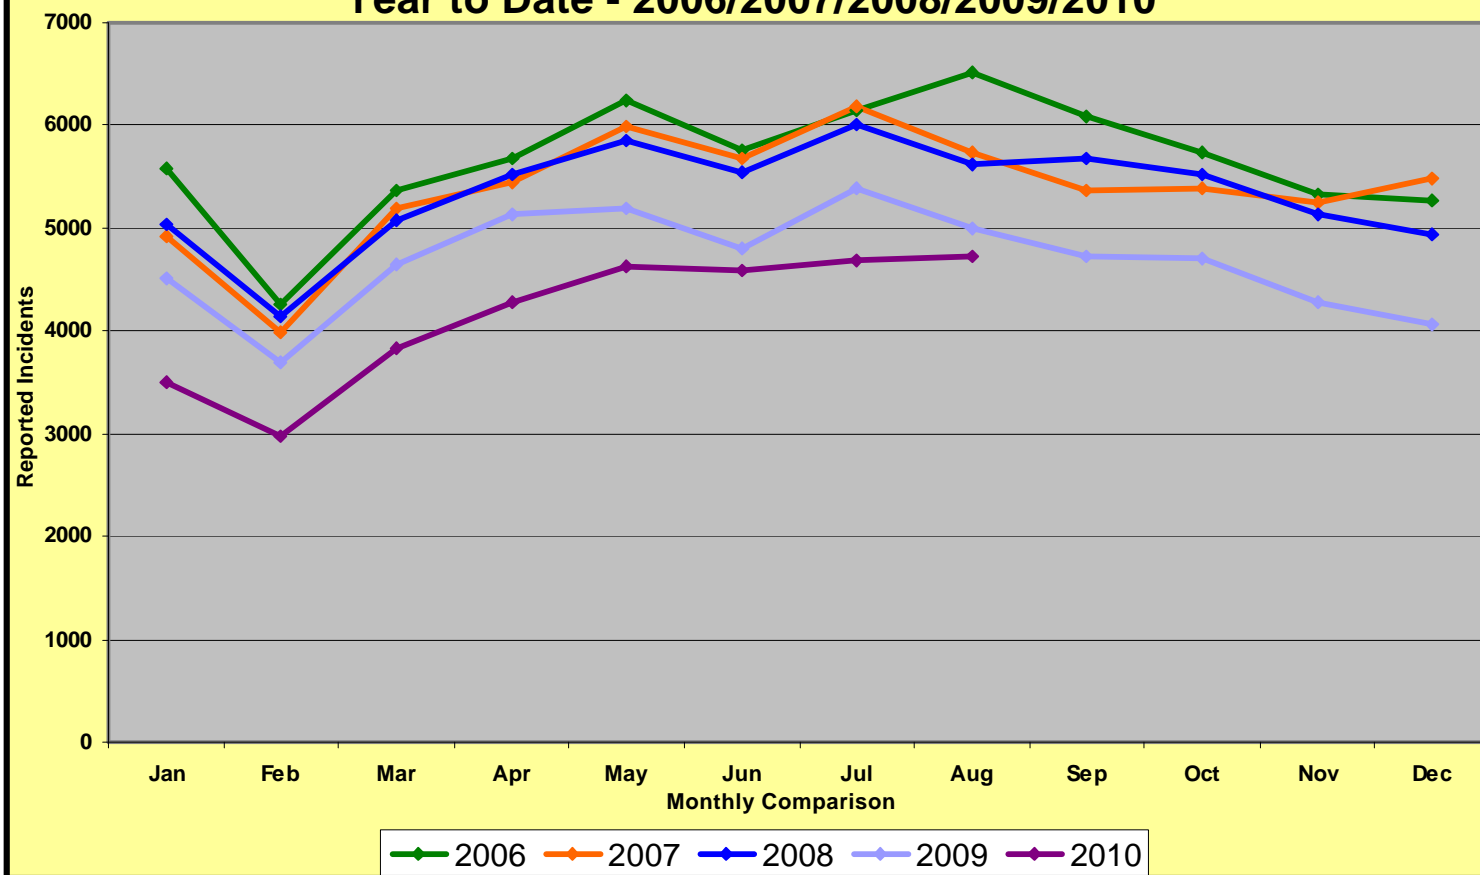

Memphis Police Department Part I Crimes Year to Date - 2006/2007/2008/2009/2010