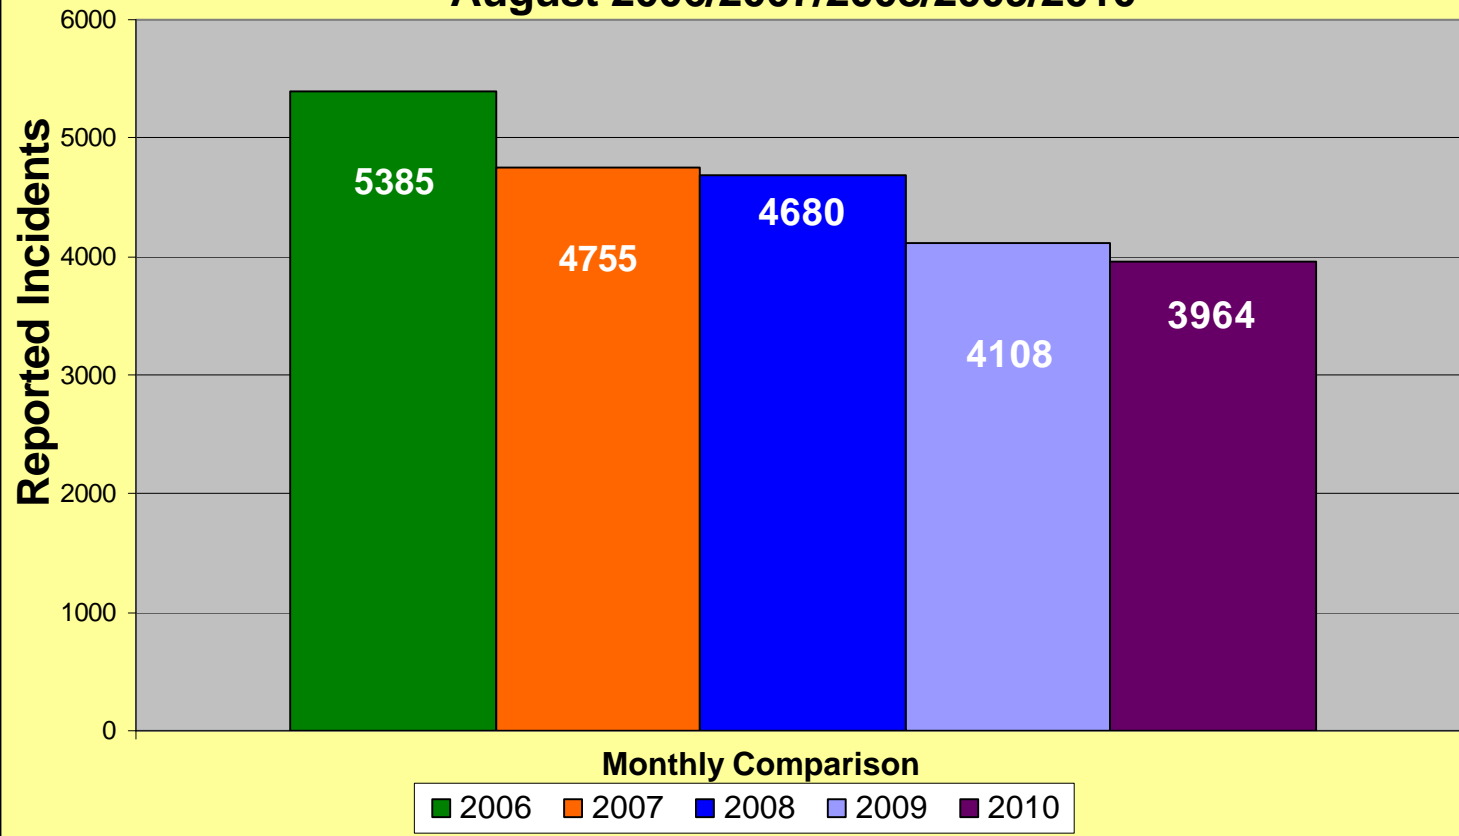

**Memphis Police Department
Part I Property Crime
August 2006/2007/2008/2009/2010**