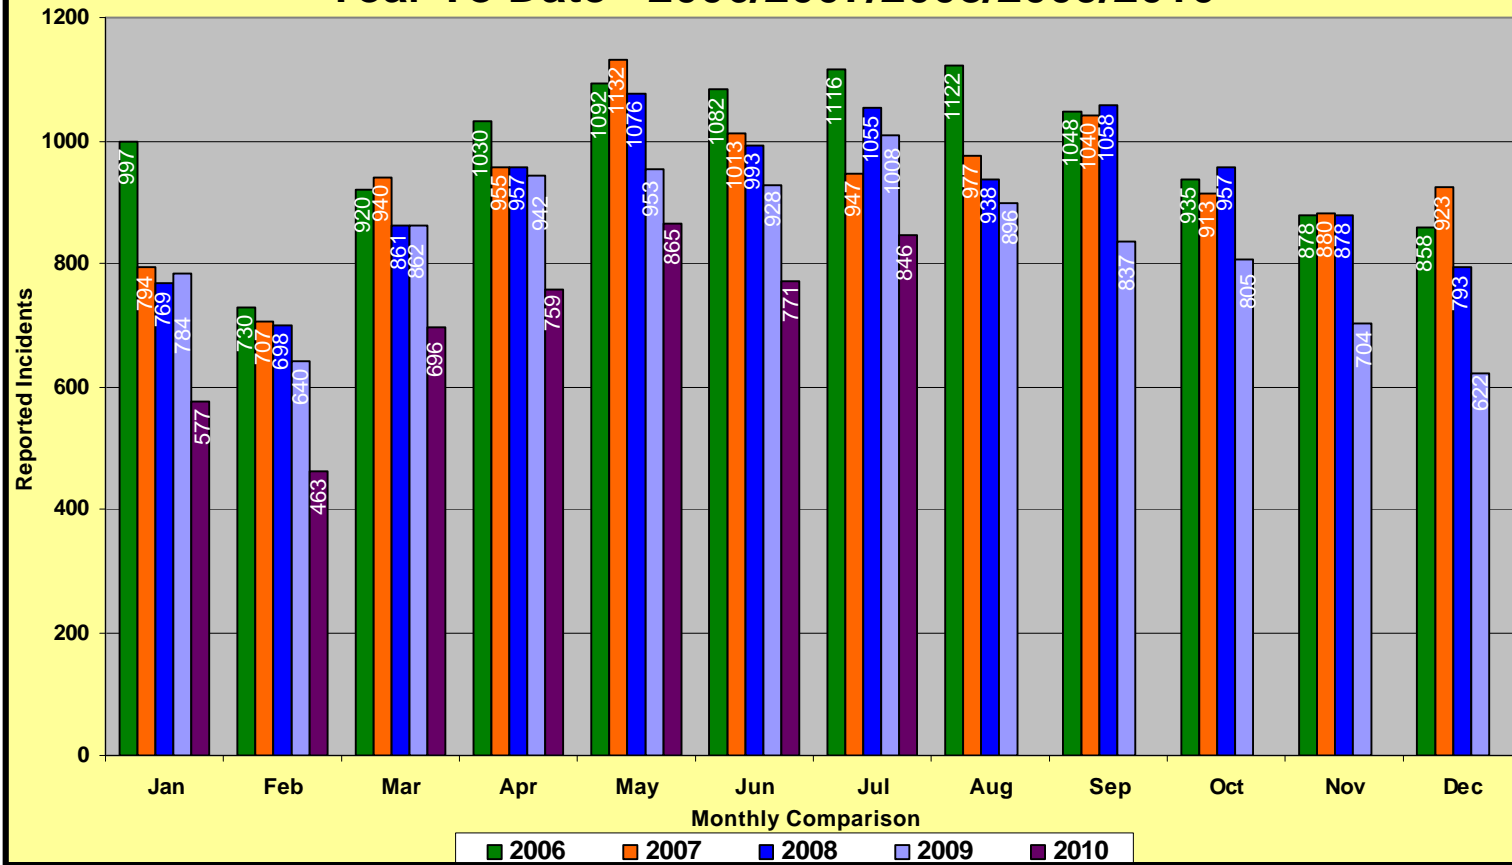

**MEMPHIS POLICE DEPARTMENT
Blue C.R.U.S.H.™ TRAC**

YEAR TO DATE

Total Part I Crime												
	Jan	Feb	Mar	Apr	May	Jun	Jul	Aug	Sep	Oct	Nov	Dec
2006	5576	4267	5376	5682	6245	5746	6147	6507	6086	5733	5330	5260
2007	4920	3978	5194	5445	5983	5671	6185	5732	5358	5377	5242	5478
2008	5040	4144	5072	5518	5847	5543	6016	5618	5673	5519	5142	4939
2009	4519	3687	4652	5141	5186	4802	5382	5004	4725	4703	4278	4070
2010	3508	2970	3823	4270	4637	4582	4678					
Part I Violent Crime*												
	Jan	Feb	Mar	Apr	May	Jun	Jul	Aug	Sep	Oct	Nov	Dec
2006	997	730	920	1030	1092	1082	1116	1122	1048	935	878	858
2007	794	707	940	955	1132	1013	947	977	1040	913	880	923
2008	769	698	861	957	1076	993	1055	938	1058	957	878	793
2009	784	640	862	942	953	928	1008	896	837	805	704	622
2010	577	463	696	759	865	771	846					
Part I Property Crime**												
	Jan	Feb	Mar	Apr	May	Jun	Jul	Aug	Sep	Oct	Nov	Dec
2006	4579	3537	4456	4652	5153	4664	5031	5385	5038	4798	4452	4402
2007	4126	3271	4254	4490	4851	4658	5238	4755	4318	4464	4362	4555
2008	4271	3446	4211	4561	4771	4550	4961	4680	4615	4562	4264	4146
2009	3735	3047	3790	4199	4233	3874	4374	4108	3888	3898	3574	3448
2010	2931	2507	3127	3511	3772	3811	3832					

* Part I Violent Crimes reported in the FBI's Uniform Crime Reports are: Murder, Forcible Rape, Robbery, and Aggravated Assault.

** Part I Property Crimes reported in the FBI's Uniform Crime Reports are: Burglary, Larceny-Theft, and Motor Vehicle Theft.

**Memphis Police Department
Part I Crimes
July 2006/2007/2008/2009/2010**

**Memphis Police Department
Part I Violent Crimes
July 2006/2007/2008/2009/2010**

Monthly Comparison

**Memphis Police Department
Part I Property Crime
July 2006/2007/2008/2009/2010**

Memphis Police Department Part I Crimes Year To Date - 2006/2007/2008/2009/2010

Memphis Police Department Part I Violent Crimes Year To Date - 2006/2007/2008/2009/2010

Memphis Police Department Part I Property Crimes Year To Date - 2006/2007/2008/2009/2010