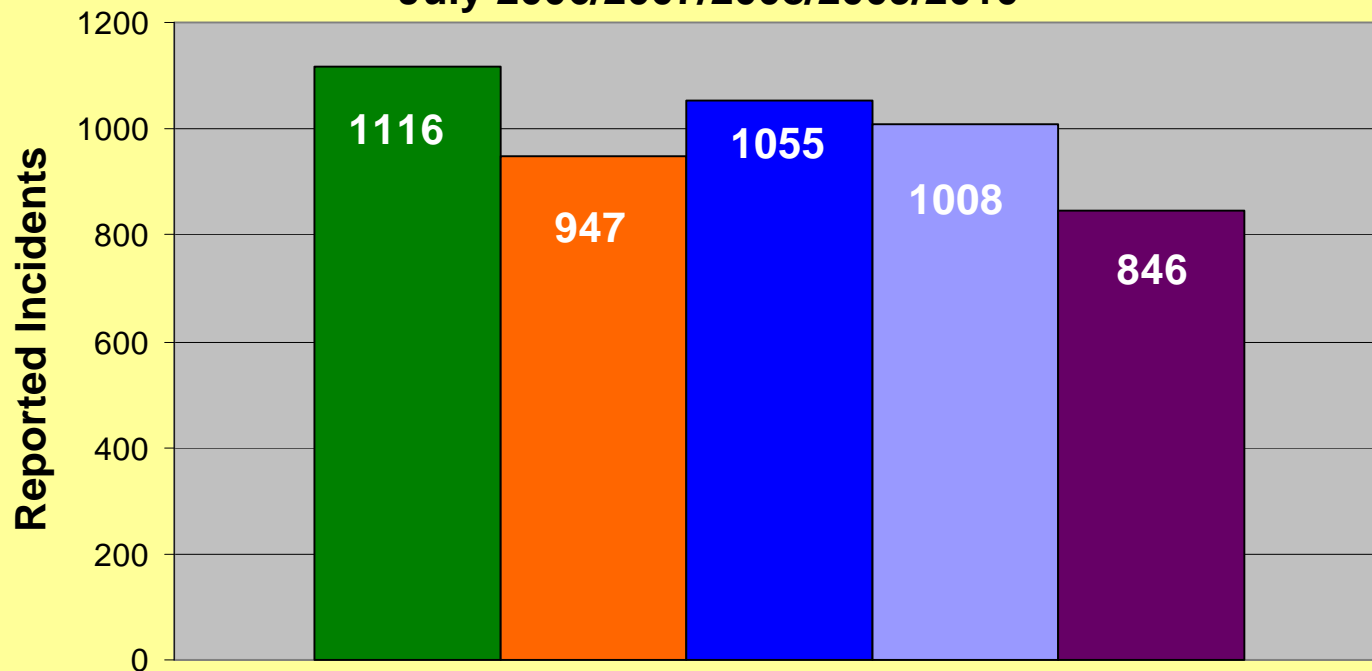

**Memphis Police Department
Part I Violent Crimes
July 2006/2007/2008/2009/2010**

Monthly Comparison