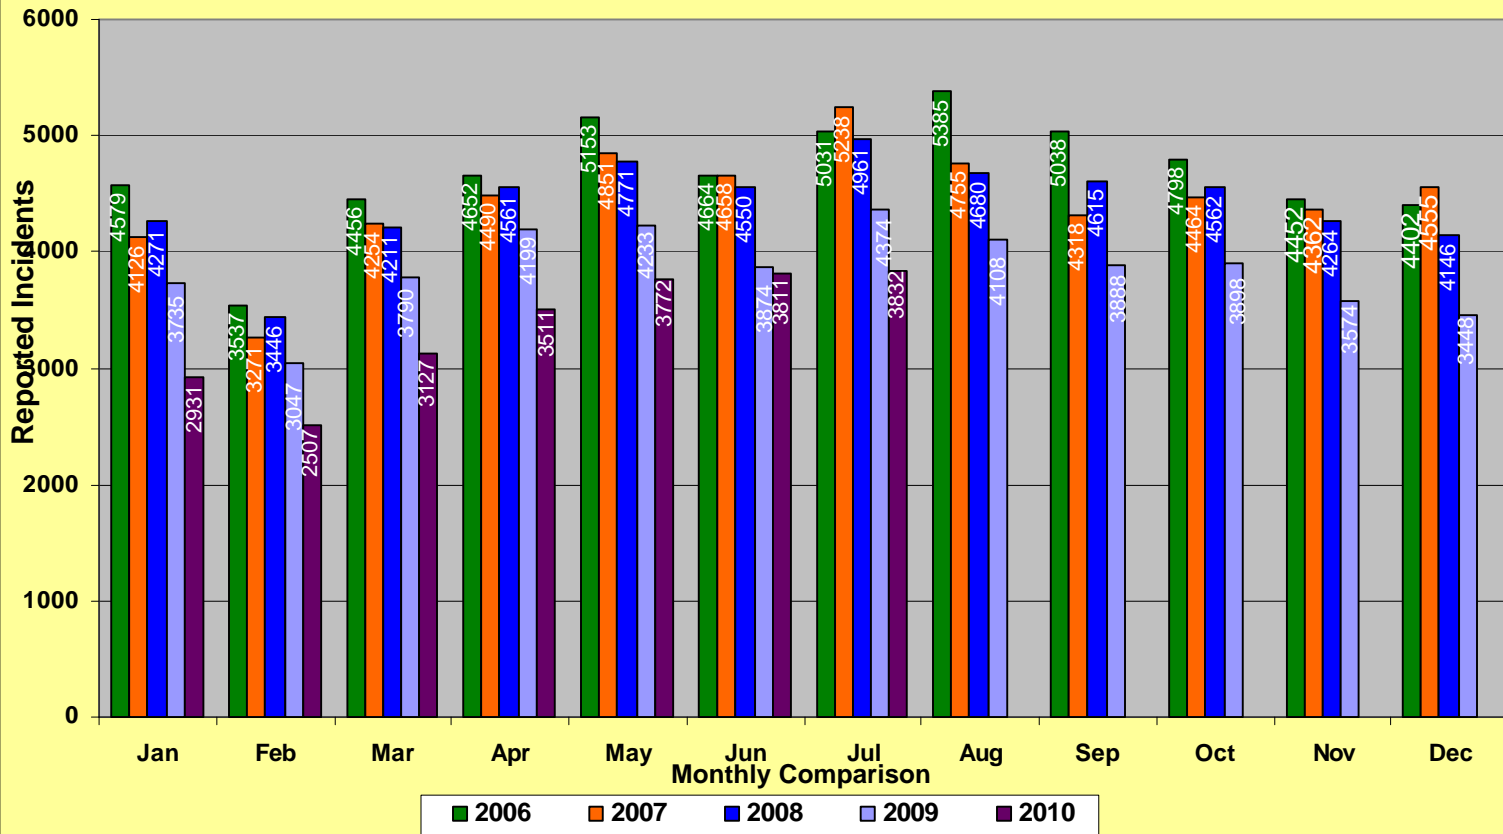

**MEMPHIS POLICE DEPARTMENT
Blue C.R.U.S.H.™ TRAC**

YEAR TO DATE

Total Part I Crime												
	Jan	Feb	Mar	Apr	May	Jun	Jul	Aug	Sep	Oct	Nov	Dec
2006	5576	4267	5376	5682	6245	5746	6147	6507	6086	5733	5330	5260
2007	4920	3978	5194	5445	5983	5671	6185	5732	5358	5377	5242	5478
2008	5040	4144	5072	5518	5847	5543	6016	5618	5673	5519	5142	4939
2009	4519	3687	4652	5141	5186	4802	5382	5004	4725	4703	4278	4070
2010	3508	2970	3823	4270	4637	4582	4678					
Part I Violent Crime*												
	Jan	Feb	Mar	Apr	May	Jun	Jul	Aug	Sep	Oct	Nov	Dec
2006	997	730	920	1030	1092	1082	1116	1122	1048	935	878	858
2007	794	707	940	955	1132	1013	947	977	1040	913	880	923
2008	769	698	861	957	1076	993	1055	938	1058	957	878	793
2009	784	640	862	942	953	928	1008	896	837	805	704	622
2010	577	463	696	759	865	771	846					
Part I Property Crime**												
	Jan	Feb	Mar	Apr	May	Jun	Jul	Aug	Sep	Oct	Nov	Dec
2006	4579	3537	4456	4652	5153	4664	5031	5385	5038	4798	4452	4402
2007	4126	3271	4254	4490	4851	4658	5238	4755	4318	4464	4362	4555
2008	4271	3446	4211	4561	4771	4550	4961	4680	4615	4562	4264	4146
2009	3735	3047	3790	4199	4233	3874	4374	4108	3888	3898	3574	3448
2010	2931	2507	3127	3511	3772	3811	3832					

* Part I Violent Crimes reported in the FBI's Uniform Crime Reports are: Murder, Forcible Rape, Robbery, and Aggravated Assault.

** Part I Property Crimes reported in the FBI's Uniform Crime Reports are: Burglary, Larceny-Theft, and Motor Vehicle Theft.

**Memphis Police Department
Part I Crimes
July 2006/2007/2008/2009/2010**

**Memphis Police Department
Part I Violent Crimes
July 2006/2007/2008/2009/2010**

Monthly Comparison

**Memphis Police Department
Part I Property Crime
July 2006/2007/2008/2009/2010**

Memphis Police Department Part I Crimes Year To Date - 2006/2007/2008/2009/2010

Memphis Police Department Part I Violent Crimes Year To Date - 2006/2007/2008/2009/2010

Memphis Police Department Part I Property Crimes Year To Date - 2006/2007/2008/2009/2010