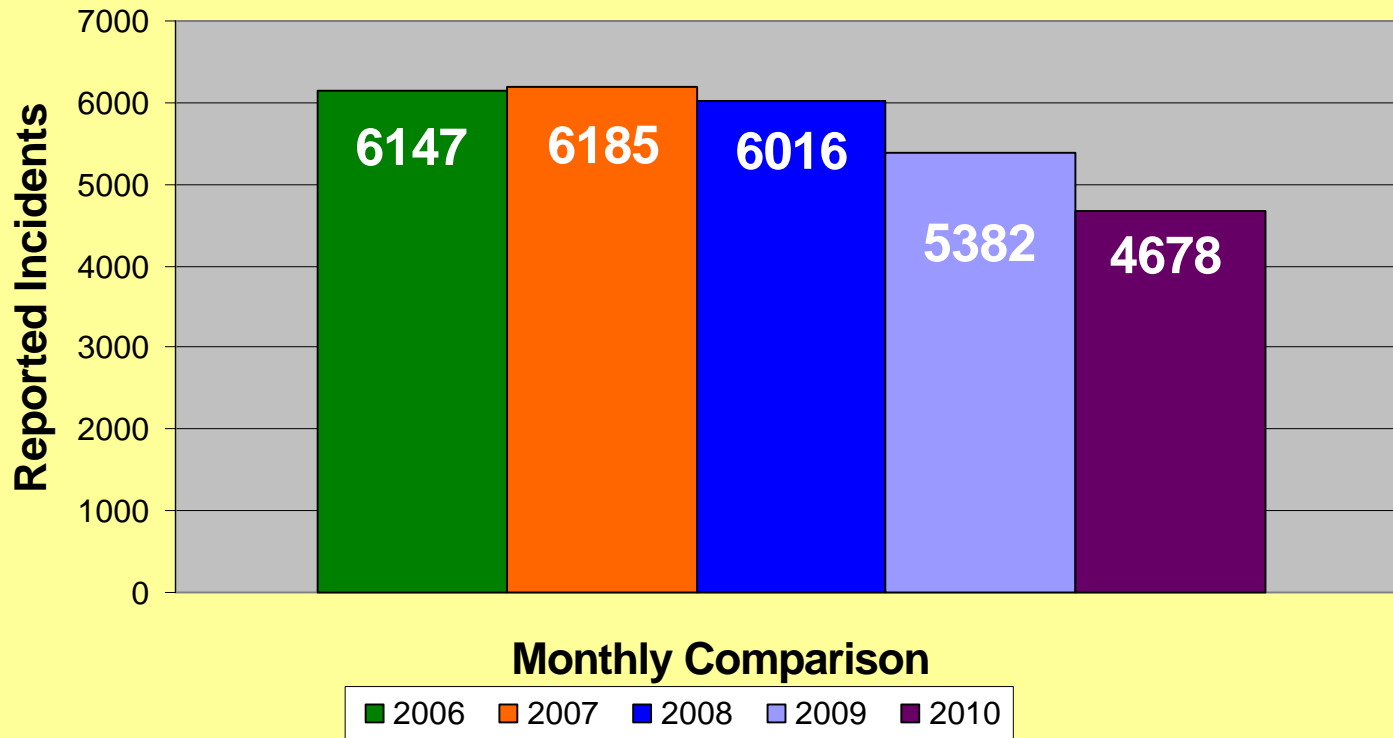

**Memphis Police Department
Part I Crimes
July 2006/2007/2008/2009/2010**