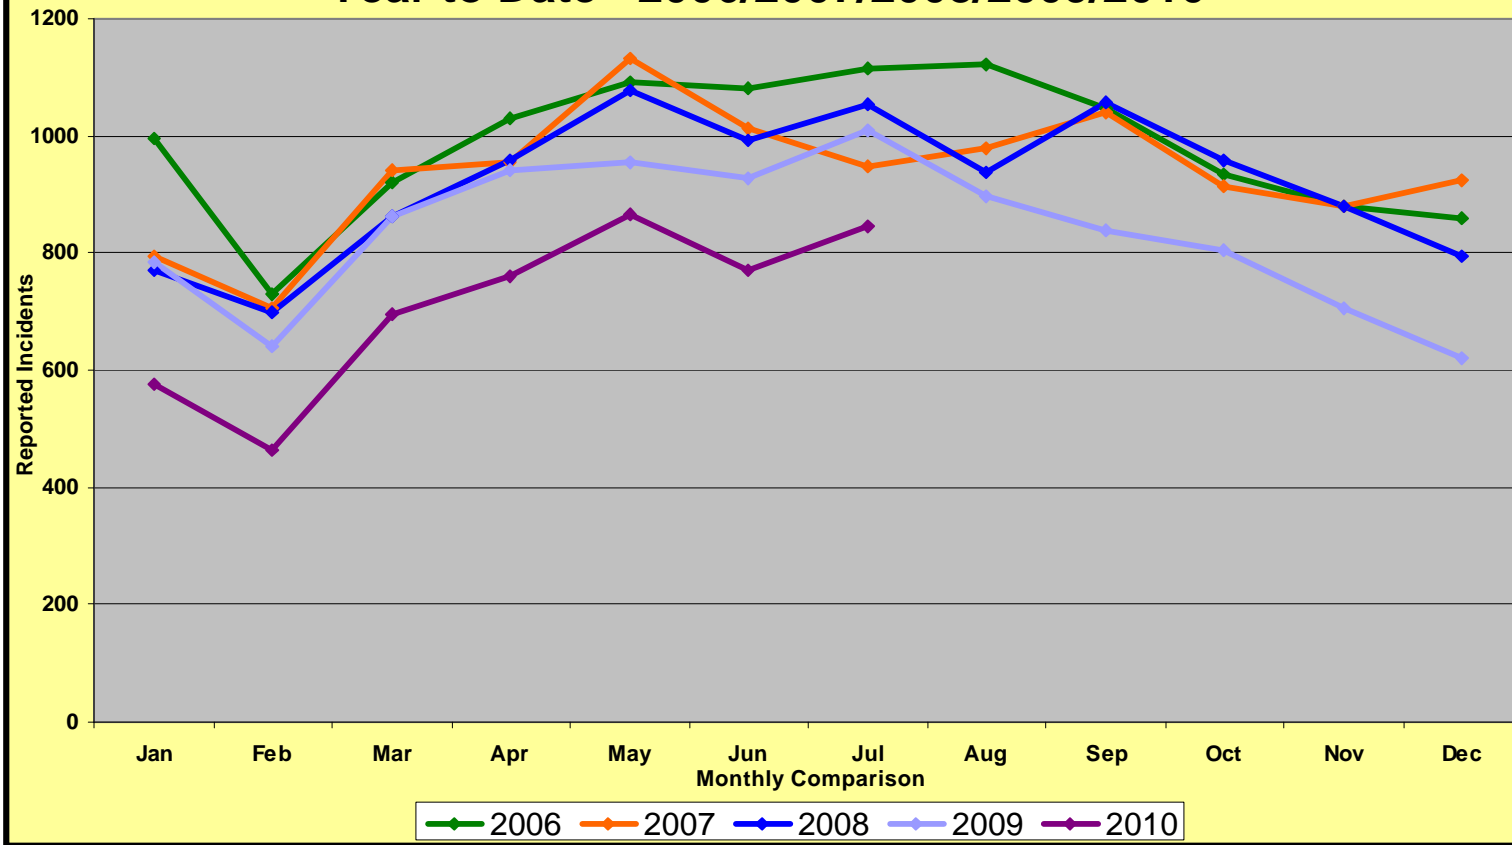

* Part I Violent Crimes reported in the FBI's Uniform Crime Reports are: Murder, Forcible Rape, Robbery, and Aggravated Assault.

** Part I Property Crimes reported in the FBI's Uniform Crime Reports are: Burglary, Larceny-Theft, and Motor Vehicle Theft.

Memphis Police Department Part I Crimes Year To Date - 2006/2007/2008/2009/2010

Memphis Police Department Part I Violent Crimes Year To Date - 2006/2007/2008/2009/2010

Memphis Police Department Part I Property Crimes Year To Date - 2006/2007/2008/2009/2010

Memphis Police Department Part I Crimes Year to Date - 2006/2007/2008/2009/2010

MemphisPolice Department Part 1 Violent Crimes Year to Date - 2006/2007/2008/2009/2010

Memphis Police Department Part I Property Crimes Year to Date - 2006/2007/2008/2009/2010