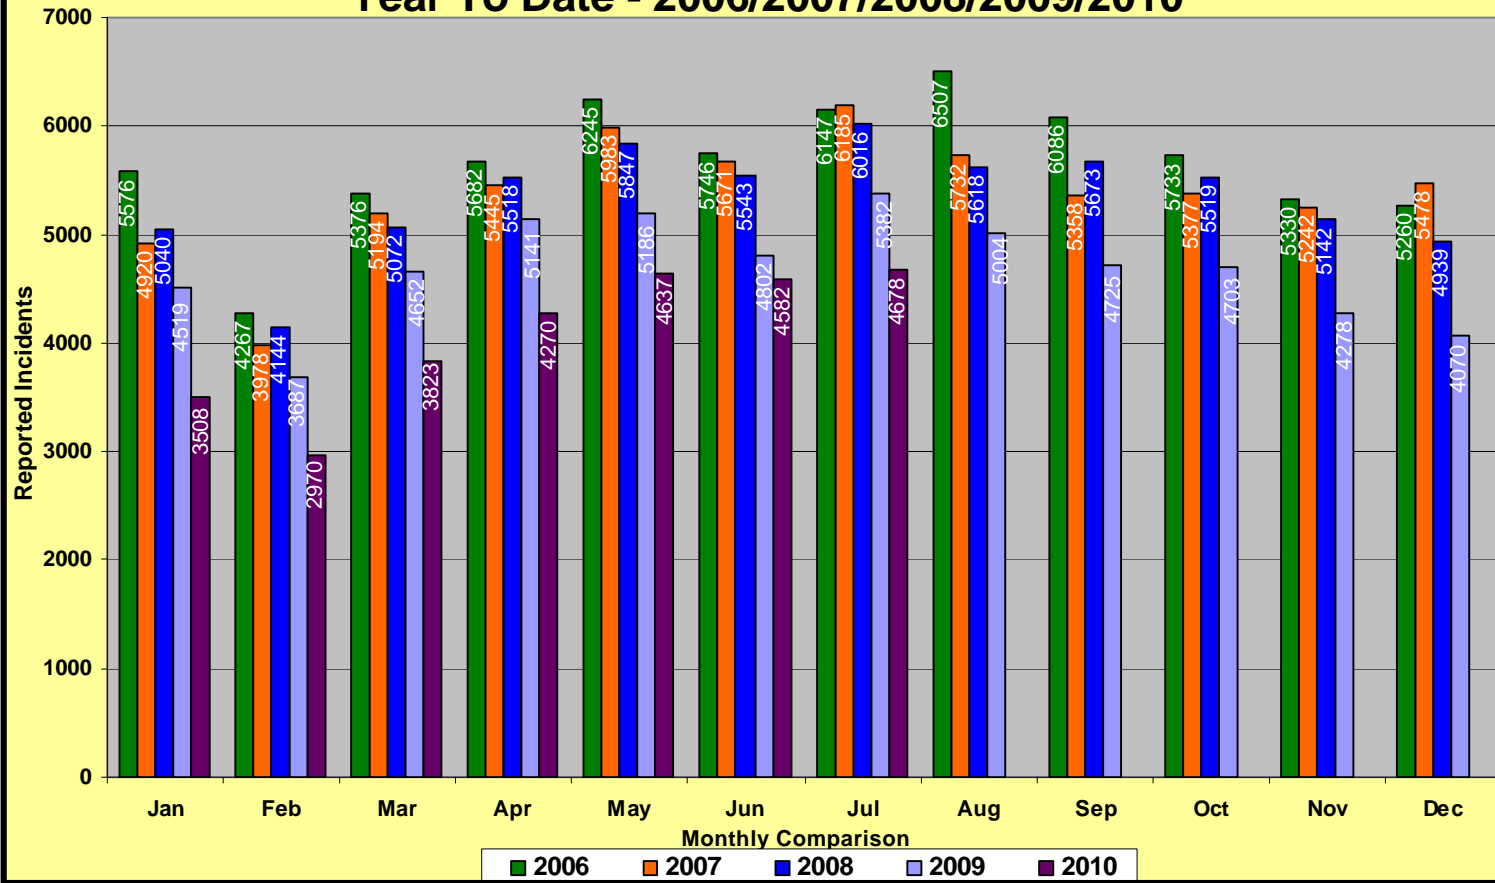

**MEMPHIS POLICE DEPARTMENT
Blue C.R.U.S.H.™ TRAC**

YEAR TO DATE

Total Part I Crime												
	Jan	Feb	Mar	Apr	May	Jun	Jul	Aug	Sep	Oct	Nov	Dec
2006	5576	4267	5376	5682	6245	5746	6147	6507	6086	5733	5330	5260
2007	4920	3978	5194	5445	5983	5671	6185	5732	5358	5377	5242	5478
2008	5040	4144	5072	5518	5847	5543	6016	5618	5673	5519	5142	4939
2009	4519	3687	4652	5141	5186	4802	5382	5004	4725	4703	4278	4070
2010	3508	2970	3823	4270	4637	4582	4678					
Part I Violent Crime*												
	Jan	Feb	Mar	Apr	May	Jun	Jul	Aug	Sep	Oct	Nov	Dec
2006	997	730	920	1030	1092	1082	1116	1122	1048	935	878	858
2007	794	707	940	955	1132	1013	947	977	1040	913	880	923
2008	769	698	861	957	1076	993	1055	938	1058	957	878	793
2009	784	640	862	942	953	928	1008	896	837	805	704	622
2010	577	463	696	759	865	771	846					
Part I Property Crime**												
	Jan	Feb	Mar	Apr	May	Jun	Jul	Aug	Sep	Oct	Nov	Dec
2006	4579	3537	4456	4652	5153	4664	5031	5385	5038	4798	4452	4402
2007	4126	3271	4254	4490	4851	4658	5238	4755	4318	4464	4362	4555
2008	4271	3446	4211	4561	4771	4550	4961	4680	4615	4562	4264	4146
2009	3735	3047	3790	4199	4233	3874	4374	4108	3888	3898	3574	3448
2010	2931	2507	3127	3511	3772	3811	3832					

* Part I Violent Crimes reported in the FBI's Uniform Crime Reports are: Murder, Forcible Rape, Robbery, and Aggravated Assault.

** Part I Property Crimes reported in the FBI's Uniform Crime Reports are: Burglary, Larceny-Theft, and Motor Vehicle Theft.

**Memphis Police Department
Part I Crimes
July 2006/2007/2008/2009/2010**

**Memphis Police Department
Part I Violent Crimes
July 2006/2007/2008/2009/2010**

Monthly Comparison

**Memphis Police Department
Part I Property Crime
July 2006/2007/2008/2009/2010**

Memphis Police Department Part I Crimes Year To Date - 2006/2007/2008/2009/2010

Memphis Police Department Part I Violent Crimes Year To Date - 2006/2007/2008/2009/2010

Memphis Police Department Part I Property Crimes Year To Date - 2006/2007/2008/2009/2010