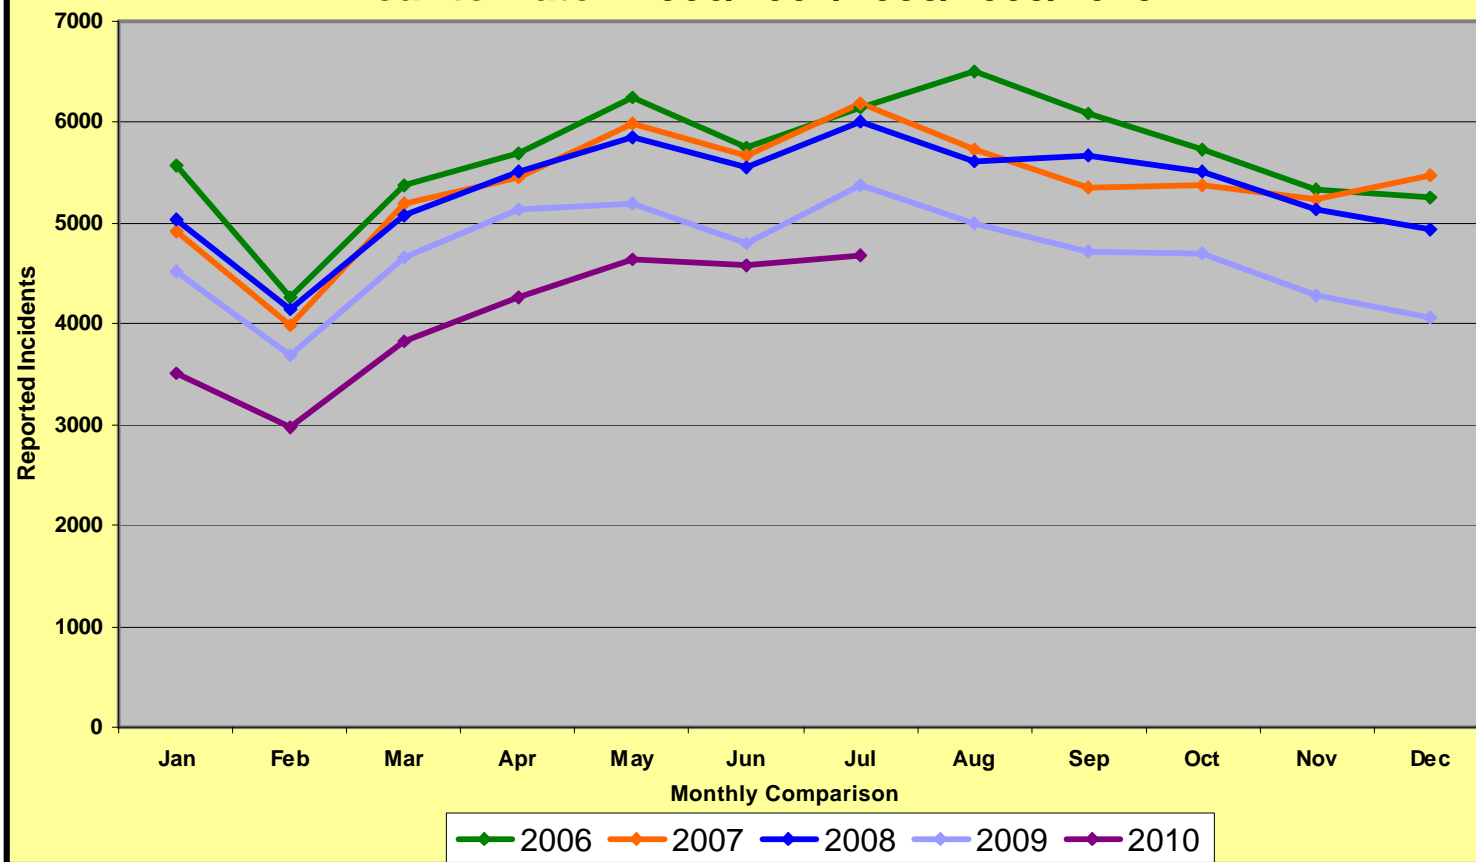

Memphis Police Department Part I Crimes Year To Date - 2006/2007/2008/2009/2010

Memphis Police Department Part I Violent Crimes Year To Date - 2006/2007/2008/2009/2010

Memphis Police Department Part I Property Crimes Year To Date - 2006/2007/2008/2009/2010

Memphis Police Department Part I Crimes Year to Date - 2006/2007/2008/2009/2010

MemphisPolice Department Part 1 Violent Crimes Year to Date - 2006/2007/2008/2009/2010

Memphis Police Department Part I Property Crimes Year to Date - 2006/2007/2008/2009/2010