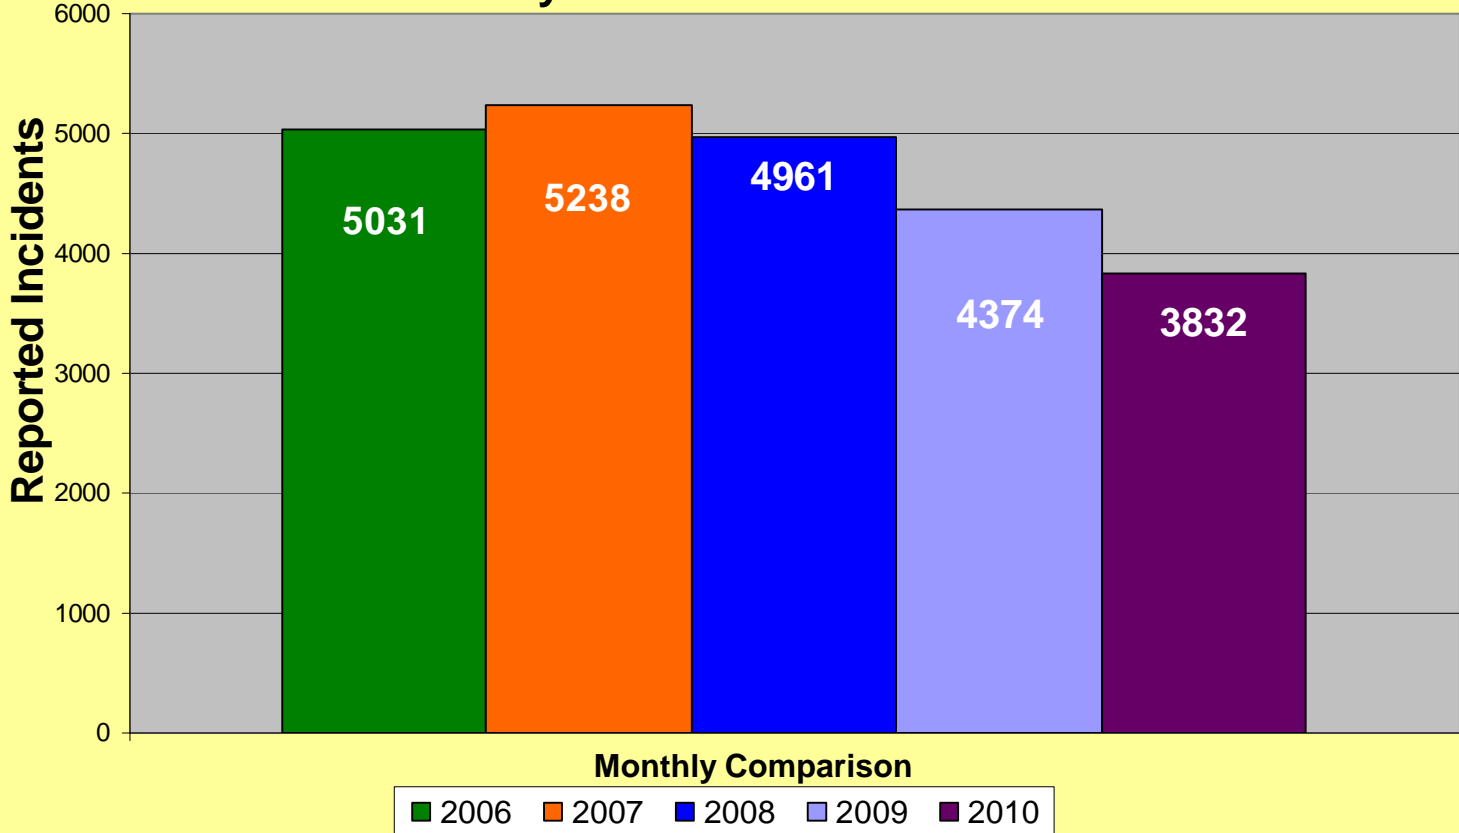

**MEMPHIS POLICE DEPARTMENT
Blue C.R.U.S.H.™ TRAC**

YEAR TO DATE

Total Part I Crime												
	Jan	Feb	Mar	Apr	May	Jun	Jul	Aug	Sep	Oct	Nov	Dec
2006	5576	4267	5376	5682	6245	5746	6147	6507	6086	5733	5330	5260
2007	4920	3978	5194	5445	5983	5671	6185	5732	5358	5377	5242	5478
2008	5040	4144	5072	5518	5847	5543	6016	5618	5673	5519	5142	4939
2009	4519	3687	4652	5141	5186	4802	5382	5004	4725	4703	4278	4070
2010	3508	2970	3823	4270	4637	4582	4678					
Part I Violent Crime*												
	Jan	Feb	Mar	Apr	May	Jun	Jul	Aug	Sep	Oct	Nov	Dec
2006	997	730	920	1030	1092	1082	1116	1122	1048	935	878	858
2007	794	707	940	955	1132	1013	947	977	1040	913	880	923
2008	769	698	861	957	1076	993	1055	938	1058	957	878	793
2009	784	640	862	942	953	928	1008	896	837	805	704	622
2010	577	463	696	759	865	771	846					
Part I Property Crime**												
	Jan	Feb	Mar	Apr	May	Jun	Jul	Aug	Sep	Oct	Nov	Dec
2006	4579	3537	4456	4652	5153	4664	5031	5385	5038	4798	4452	4402
2007	4126	3271	4254	4490	4851	4658	5238	4755	4318	4464	4362	4555
2008	4271	3446	4211	4561	4771	4550	4961	4680	4615	4562	4264	4146
2009	3735	3047	3790	4199	4233	3874	4374	4108	3888	3898	3574	3448
2010	2931	2507	3127	3511	3772	3811	3832					

* Part I Violent Crimes reported in the FBI's Uniform Crime Reports are: Murder, Forcible Rape, Robbery, and Aggravated Assault.

** Part I Property Crimes reported in the FBI's Uniform Crime Reports are: Burglary, Larceny-Theft, and Motor Vehicle Theft.

**Memphis Police Department
Part I Crimes
July 2006/2007/2008/2009/2010**

**Memphis Police Department
Part I Violent Crimes
July 2006/2007/2008/2009/2010**

Monthly Comparison

**Memphis Police Department
Part I Property Crime
July 2006/2007/2008/2009/2010**

Memphis Police Department Part I Crimes Year To Date - 2006/2007/2008/2009/2010

Memphis Police Department Part I Violent Crimes Year To Date - 2006/2007/2008/2009/2010

Memphis Police Department Part I Property Crimes Year To Date - 2006/2007/2008/2009/2010