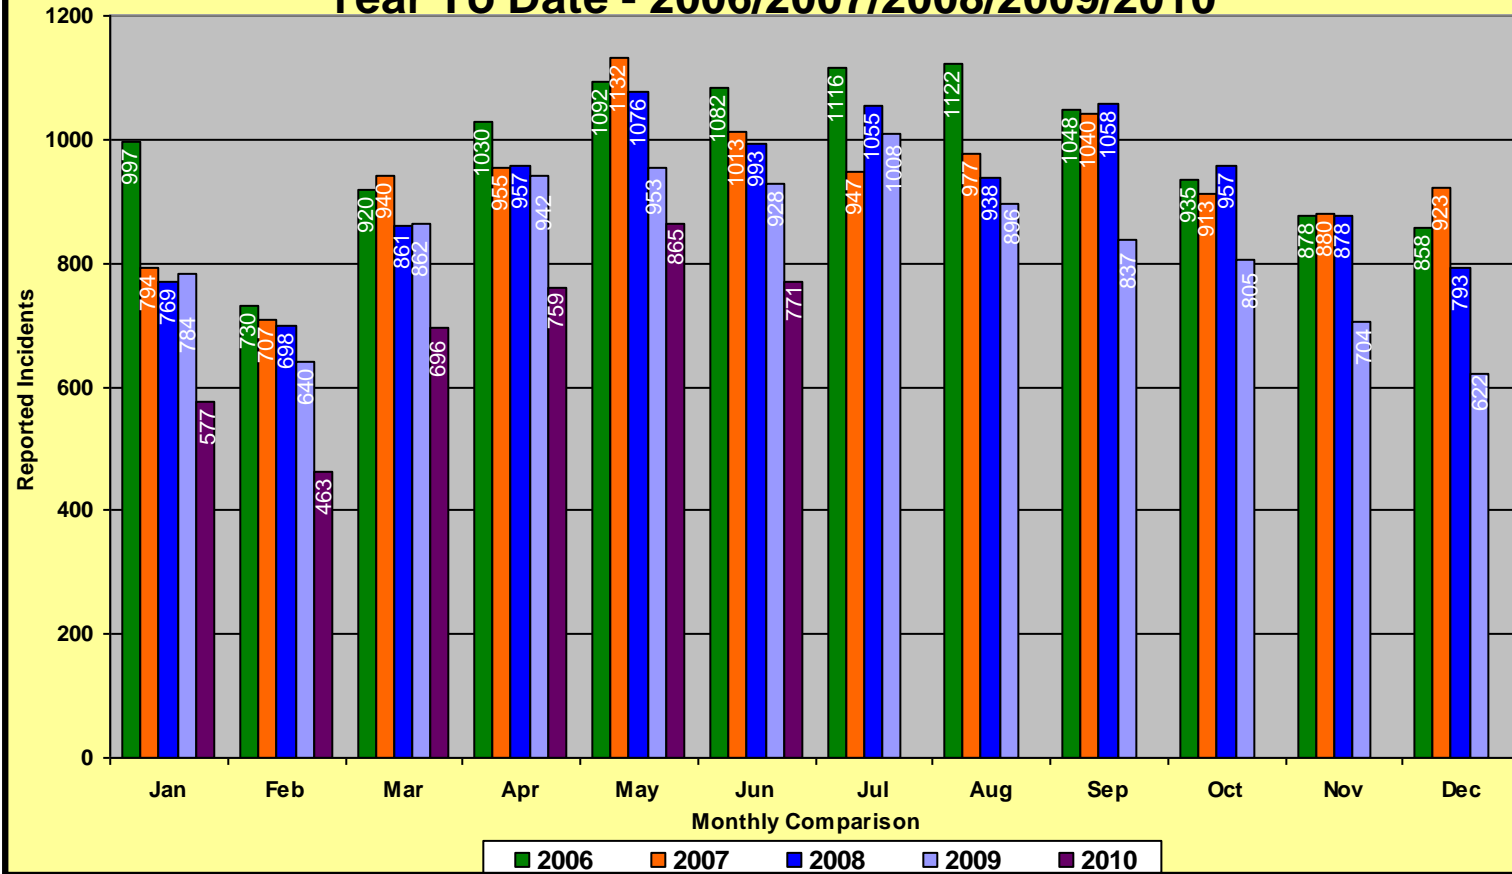

**MEMPHIS POLICE DEPARTMENT
Blue C.R.U.S.H.™ TRAC**

YEAR TO DATE

Total Part I Crime												
	Jan	Feb	Mar	Apr	May	Jun	Jul	Aug	Sep	Oct	Nov	Dec
2006	5576	4267	5376	5682	6245	5746	6147	6507	6086	5733	5330	5260
2007	4920	3978	5194	5445	5983	5671	6185	5732	5358	5377	5242	5478
2008	5040	4144	5072	5518	5847	5543	6016	5618	5673	5519	5142	4939
2009	4519	3687	4652	5141	5186	4802	5382	5004	4725	4703	4278	4070
2010	3508	2970	3823	4270	4637	4582						
Part I Violent Crime*												
	Jan	Feb	Mar	Apr	May	Jun	Jul	Aug	Sep	Oct	Nov	Dec
2006	997	730	920	1030	1092	1082	1116	1122	1048	935	878	858
2007	794	707	940	955	1132	1013	947	977	1040	913	880	923
2008	769	698	861	957	1076	993	1055	938	1058	957	878	793
2009	784	640	862	942	953	928	1008	896	837	805	704	622
2010	577	463	696	759	865	771						
Part I Property Crime**												
	Jan	Feb	Mar	Apr	May	Jun	Jul	Aug	Sep	Oct	Nov	Dec
2006	4579	3537	4456	4652	5153	4664	5031	5385	5038	4798	4452	4402
2007	4126	3271	4254	4490	4851	4658	5238	4755	4318	4464	4362	4555
2008	4271	3446	4211	4561	4771	4550	4961	4680	4615	4562	4264	4146
2009	3735	3047	3790	4199	4233	3874	4374	4108	3888	3898	3574	3448
2010	2931	2507	3127	3511	3772	3811						

* Part I Violent Crimes reported in the FBI's Uniform Crime Reports are: Murder, Forcible Rape, Robbery, and Aggravated Assault.

** Part I Property Crimes reported in the FBI's Uniform Crime Reports are: Burglary, Larceny-Theft, and Motor Vehicle Theft.

**Memphis Police Department
Part I Crimes
June 2006/2007/2008/2009/2010**

**Memphis Police Department
Part I Violent Crimes
June 2006/2007/2008/2009/2010**

**Memphis Police Department
Part I Property Crime
June 2006/2007/2008/2009/2010**

Memphis Police Department Part I Crimes Year To Date - 2006/2007/2008/2009/2010

Memphis Police Department Part I Violent Crimes Year To Date - 2006/2007/2008/2009/2010

Memphis Police Department Part I Property Crimes Year To Date - 2006/2007/2008/2009/2010