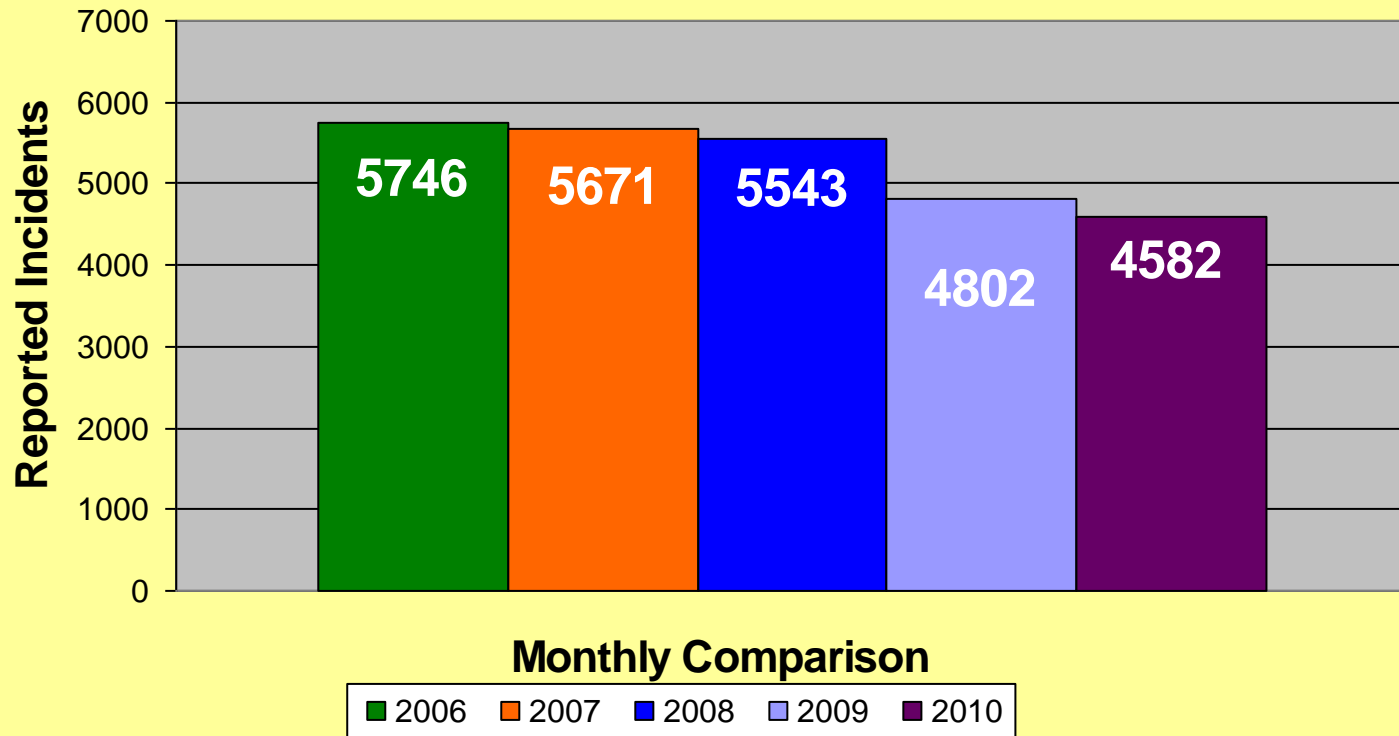

**Memphis Police Department
Part I Crimes
June 2006/2007/2008/2009/2010**