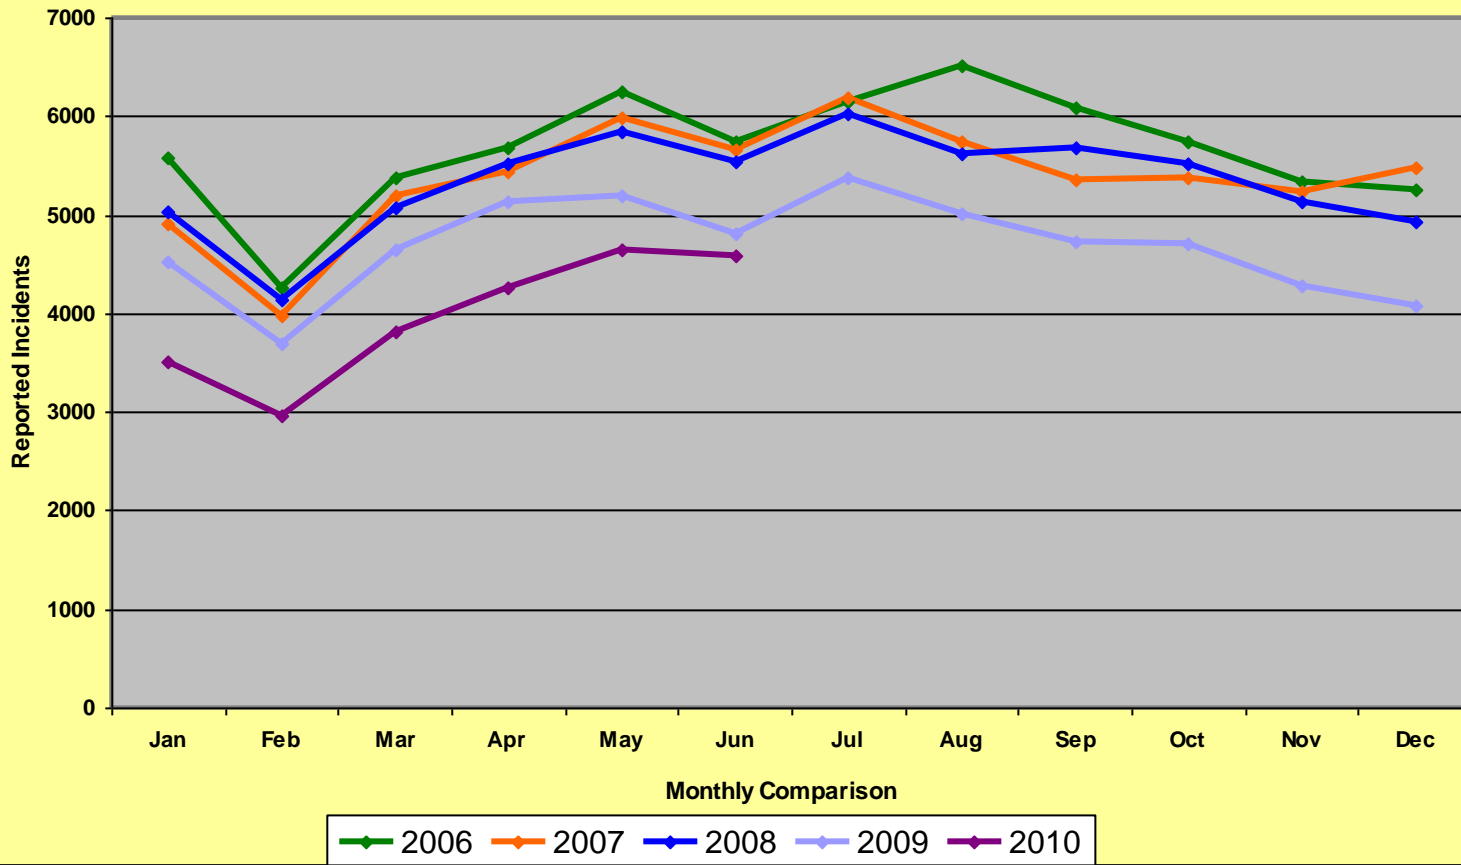

* Part I Violent Crimes reported in the FBI's Uniform Crime Reports are: Murder, Forcible Rape, Robbery, and Aggravated Assault.

** Part I Property Crimes reported in the FBI's Uniform Crime Reports are: Burglary, Larceny-Theft, and Motor Vehicle Theft.

Memphis Police Department Part I Crimes Year To Date - 2006/2007/2008/2009/2010

Memphis Police Department Part I Violent Crimes Year To Date - 2006/2007/2008/2009/2010

Memphis Police Department Part I Property Crimes Year To Date - 2006/2007/2008/2009/2010

Memphis Police Department Part I Crimes Year to Date - 2006/2007/2008/2009/2010

MemphisPolice Department Part 1 Violent Crimes Year to Date - 2006/2007/2008/2009/2010

Memphis Police Department Part I Property Crimes Year to Date - 2006/2007/2008/2009/2010