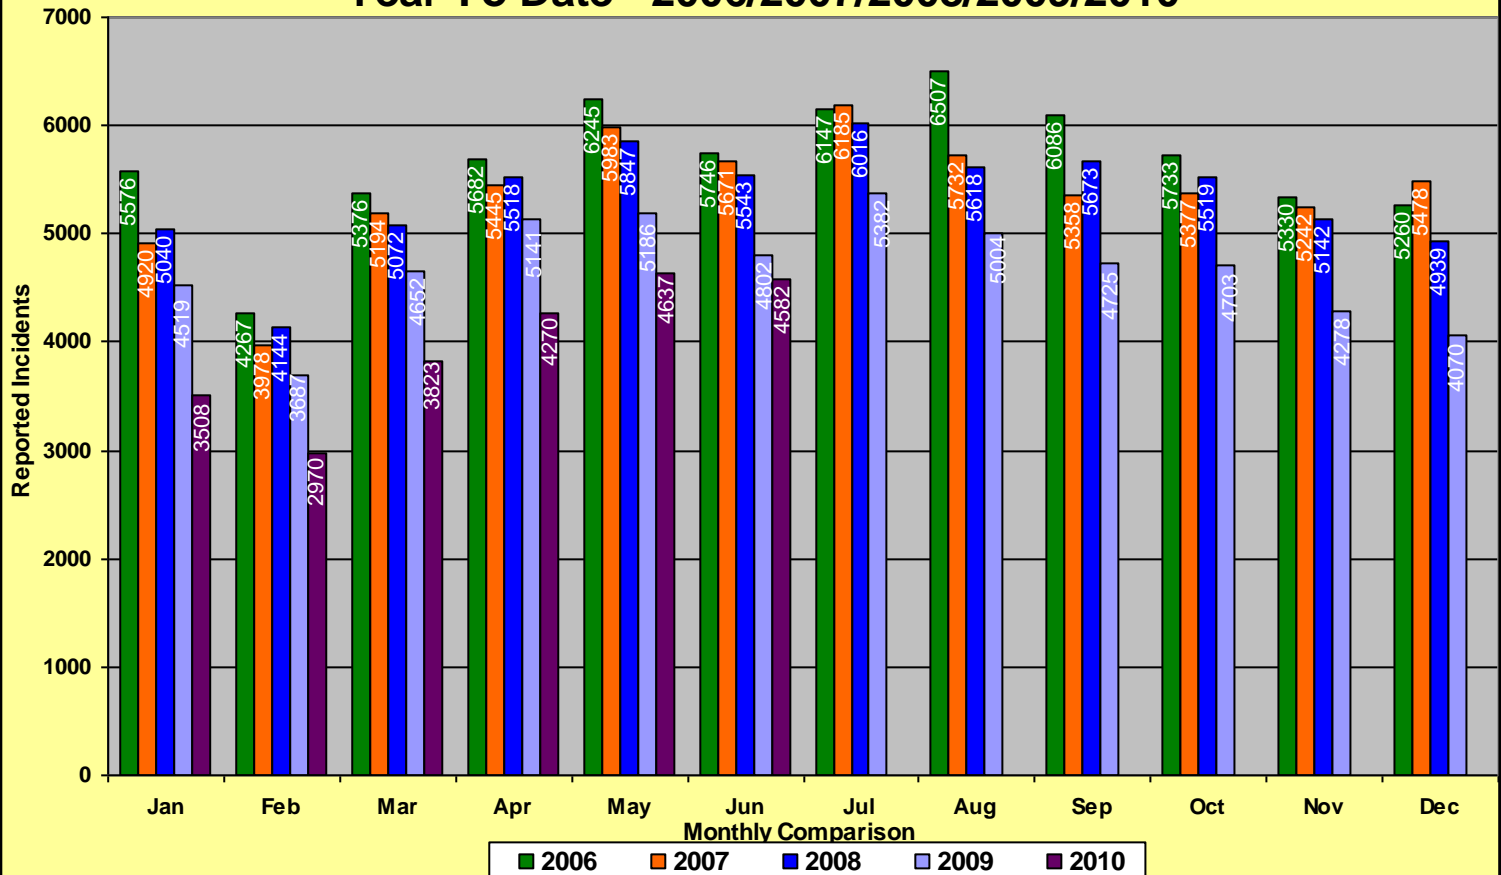

**MEMPHIS POLICE DEPARTMENT
Blue C.R.U.S.H.™ TRAC**

YEAR TO DATE

Total Part I Crime												
	Jan	Feb	Mar	Apr	May	Jun	Jul	Aug	Sep	Oct	Nov	Dec
2006	5576	4267	5376	5682	6245	5746	6147	6507	6086	5733	5330	5260
2007	4920	3978	5194	5445	5983	5671	6185	5732	5358	5377	5242	5478
2008	5040	4144	5072	5518	5847	5543	6016	5618	5673	5519	5142	4939
2009	4519	3687	4652	5141	5186	4802	5382	5004	4725	4703	4278	4070
2010	3508	2970	3823	4270	4637	4582						
Part I Violent Crime*												
	Jan	Feb	Mar	Apr	May	Jun	Jul	Aug	Sep	Oct	Nov	Dec
2006	997	730	920	1030	1092	1082	1116	1122	1048	935	878	858
2007	794	707	940	955	1132	1013	947	977	1040	913	880	923
2008	769	698	861	957	1076	993	1055	938	1058	957	878	793
2009	784	640	862	942	953	928	1008	896	837	805	704	622
2010	577	463	696	759	865	771						
Part I Property Crime**												
	Jan	Feb	Mar	Apr	May	Jun	Jul	Aug	Sep	Oct	Nov	Dec
2006	4579	3537	4456	4652	5153	4664	5031	5385	5038	4798	4452	4402
2007	4126	3271	4254	4490	4851	4658	5238	4755	4318	4464	4362	4555
2008	4271	3446	4211	4561	4771	4550	4961	4680	4615	4562	4264	4146
2009	3735	3047	3790	4199	4233	3874	4374	4108	3888	3898	3574	3448
2010	2931	2507	3127	3511	3772	3811						

* Part I Violent Crimes reported in the FBI's Uniform Crime Reports are: Murder, Forcible Rape, Robbery, and Aggravated Assault.

** Part I Property Crimes reported in the FBI's Uniform Crime Reports are: Burglary, Larceny-Theft, and Motor Vehicle Theft.

**Memphis Police Department
Part I Crimes
June 2006/2007/2008/2009/2010**

**Memphis Police Department
Part I Violent Crimes
June 2006/2007/2008/2009/2010**

**Memphis Police Department
Part I Property Crime
June 2006/2007/2008/2009/2010**

Memphis Police Department Part I Crimes Year To Date - 2006/2007/2008/2009/2010

Memphis Police Department Part I Violent Crimes Year To Date - 2006/2007/2008/2009/2010

Memphis Police Department Part I Property Crimes Year To Date - 2006/2007/2008/2009/2010