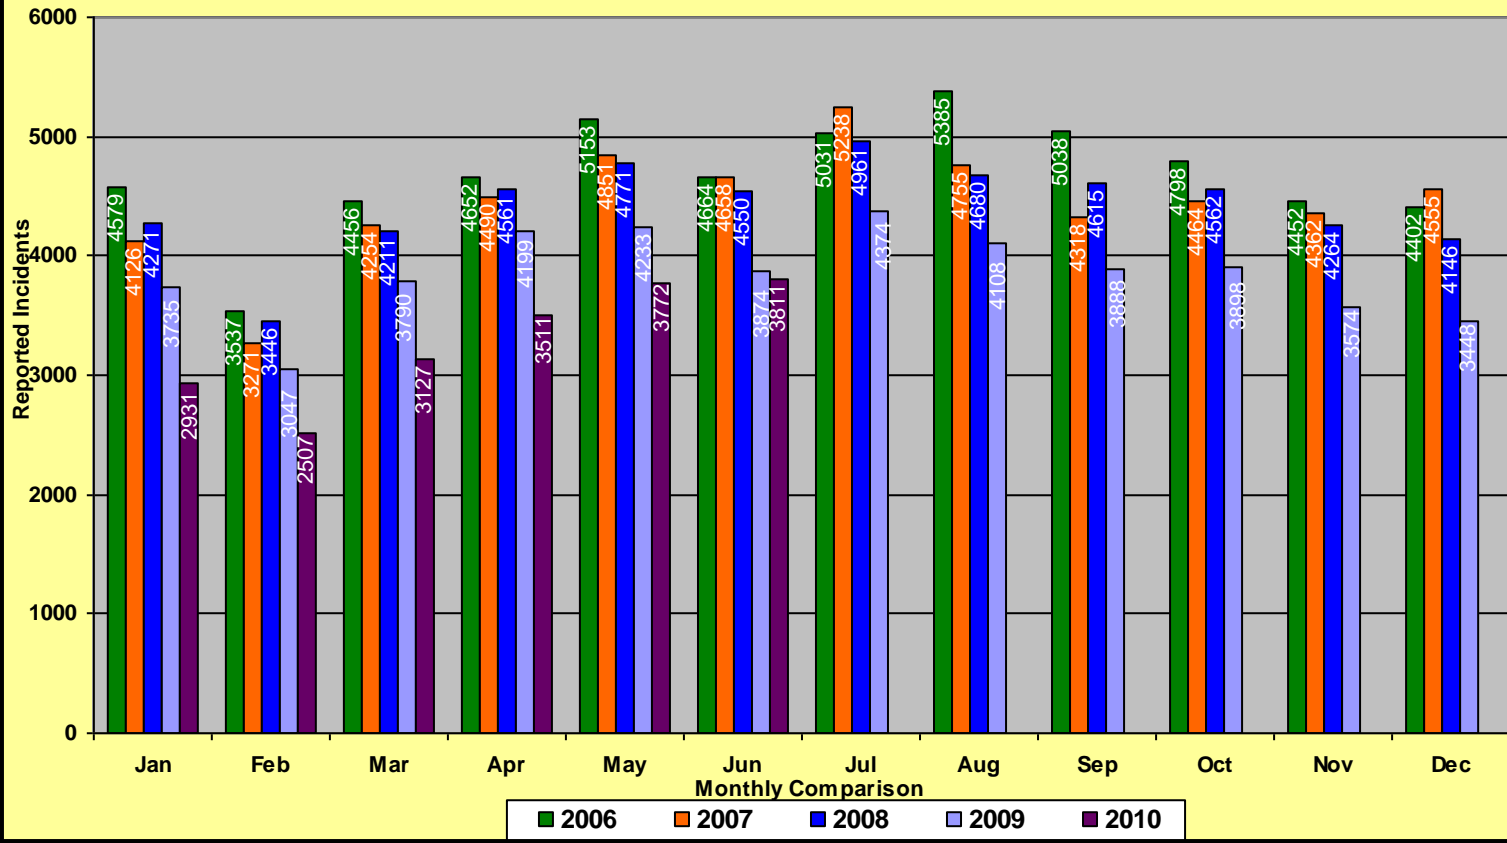

**MEMPHIS POLICE DEPARTMENT
Blue C.R.U.S.H.™ TRAC**

YEAR TO DATE

Total Part I Crime												
	Jan	Feb	Mar	Apr	May	Jun	Jul	Aug	Sep	Oct	Nov	Dec
2006	5576	4267	5376	5682	6245	5746	6147	6507	6086	5733	5330	5260
2007	4920	3978	5194	5445	5983	5671	6185	5732	5358	5377	5242	5478
2008	5040	4144	5072	5518	5847	5543	6016	5618	5673	5519	5142	4939
2009	4519	3687	4652	5141	5186	4802	5382	5004	4725	4703	4278	4070
2010	3508	2970	3823	4270	4637	4582						
Part I Violent Crime*												
	Jan	Feb	Mar	Apr	May	Jun	Jul	Aug	Sep	Oct	Nov	Dec
2006	997	730	920	1030	1092	1082	1116	1122	1048	935	878	858
2007	794	707	940	955	1132	1013	947	977	1040	913	880	923
2008	769	698	861	957	1076	993	1055	938	1058	957	878	793
2009	784	640	862	942	953	928	1008	896	837	805	704	622
2010	577	463	696	759	865	771						
Part I Property Crime**												
	Jan	Feb	Mar	Apr	May	Jun	Jul	Aug	Sep	Oct	Nov	Dec
2006	4579	3537	4456	4652	5153	4664	5031	5385	5038	4798	4452	4402
2007	4126	3271	4254	4490	4851	4658	5238	4755	4318	4464	4362	4555
2008	4271	3446	4211	4561	4771	4550	4961	4680	4615	4562	4264	4146
2009	3735	3047	3790	4199	4233	3874	4374	4108	3888	3898	3574	3448
2010	2931	2507	3127	3511	3772	3811						

* Part I Violent Crimes reported in the FBI's Uniform Crime Reports are: Murder, Forcible Rape, Robbery, and Aggravated Assault.

** Part I Property Crimes reported in the FBI's Uniform Crime Reports are: Burglary, Larceny-Theft, and Motor Vehicle Theft.

**Memphis Police Department
Part I Crimes
June 2006/2007/2008/2009/2010**

**Memphis Police Department
Part I Violent Crimes
June 2006/2007/2008/2009/2010**

**Memphis Police Department
Part I Property Crime
June 2006/2007/2008/2009/2010**

Memphis Police Department Part I Crimes Year To Date - 2006/2007/2008/2009/2010

Memphis Police Department Part I Violent Crimes Year To Date - 2006/2007/2008/2009/2010

Memphis Police Department Part I Property Crimes Year To Date - 2006/2007/2008/2009/2010