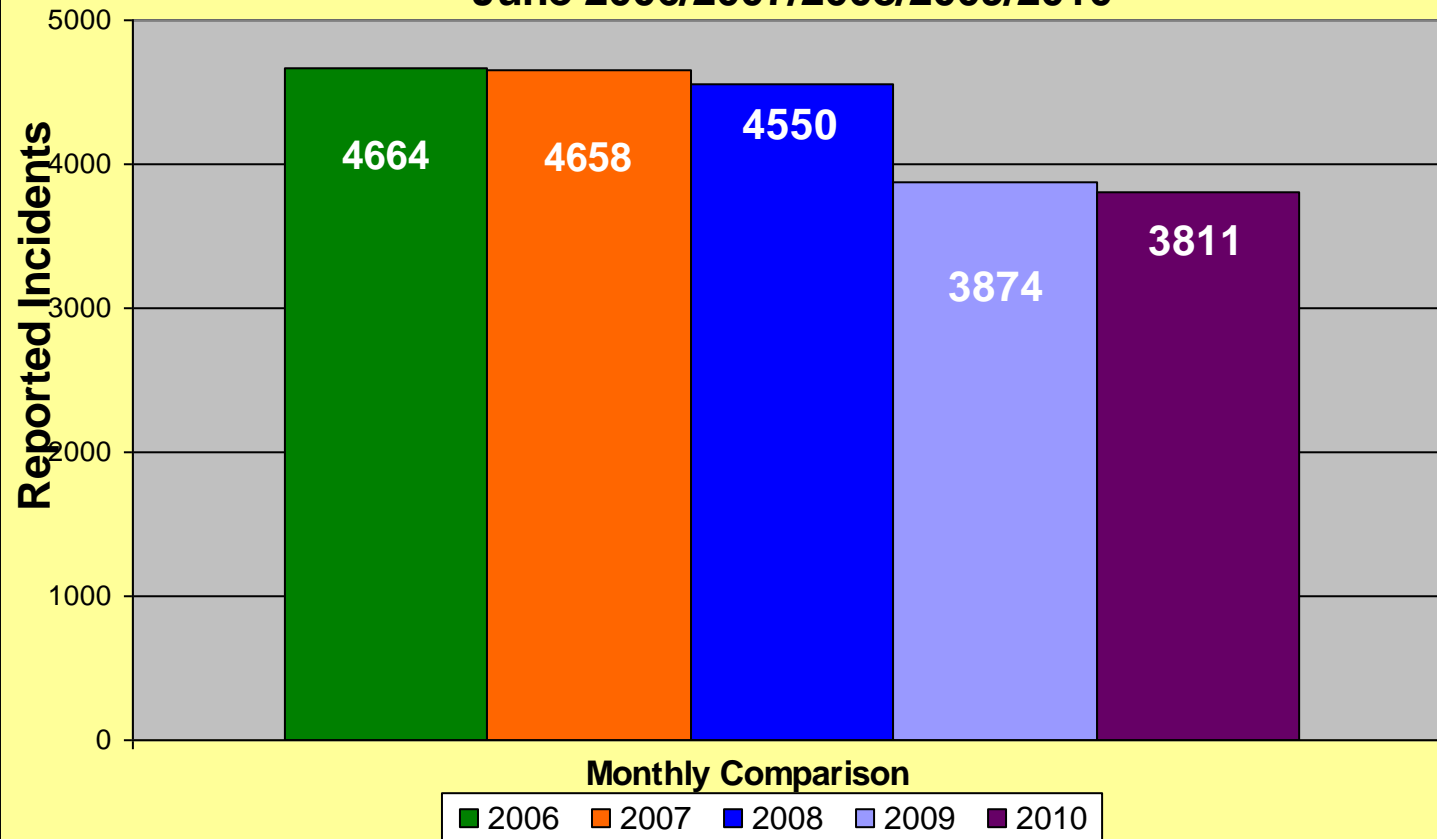

**MEMPHIS POLICE DEPARTMENT
Blue C.R.U.S.H.™ TRAC**

YEAR TO DATE

Total Part I Crime												
	Jan	Feb	Mar	Apr	May	Jun	Jul	Aug	Sep	Oct	Nov	Dec
2006	5576	4267	5376	5682	6245	5746	6147	6507	6086	5733	5330	5260
2007	4920	3978	5194	5445	5983	5671	6185	5732	5358	5377	5242	5478
2008	5040	4144	5072	5518	5847	5543	6016	5618	5673	5519	5142	4939
2009	4519	3687	4652	5141	5186	4802	5382	5004	4725	4703	4278	4070
2010	3508	2970	3823	4270	4637	4582						
Part I Violent Crime*												
	Jan	Feb	Mar	Apr	May	Jun	Jul	Aug	Sep	Oct	Nov	Dec
2006	997	730	920	1030	1092	1082	1116	1122	1048	935	878	858
2007	794	707	940	955	1132	1013	947	977	1040	913	880	923
2008	769	698	861	957	1076	993	1055	938	1058	957	878	793
2009	784	640	862	942	953	928	1008	896	837	805	704	622
2010	577	463	696	759	865	771						
Part I Property Crime**												
	Jan	Feb	Mar	Apr	May	Jun	Jul	Aug	Sep	Oct	Nov	Dec
2006	4579	3537	4456	4652	5153	4664	5031	5385	5038	4798	4452	4402
2007	4126	3271	4254	4490	4851	4658	5238	4755	4318	4464	4362	4555
2008	4271	3446	4211	4561	4771	4550	4961	4680	4615	4562	4264	4146
2009	3735	3047	3790	4199	4233	3874	4374	4108	3888	3898	3574	3448
2010	2931	2507	3127	3511	3772	3811						

* Part I Violent Crimes reported in the FBI's Uniform Crime Reports are: Murder, Forcible Rape, Robbery, and Aggravated Assault.

** Part I Property Crimes reported in the FBI's Uniform Crime Reports are: Burglary, Larceny-Theft, and Motor Vehicle Theft.

**Memphis Police Department
Part I Crimes
June 2006/2007/2008/2009/2010**

**Memphis Police Department
Part I Violent Crimes
June 2006/2007/2008/2009/2010**

**Memphis Police Department
Part I Property Crime
June 2006/2007/2008/2009/2010**