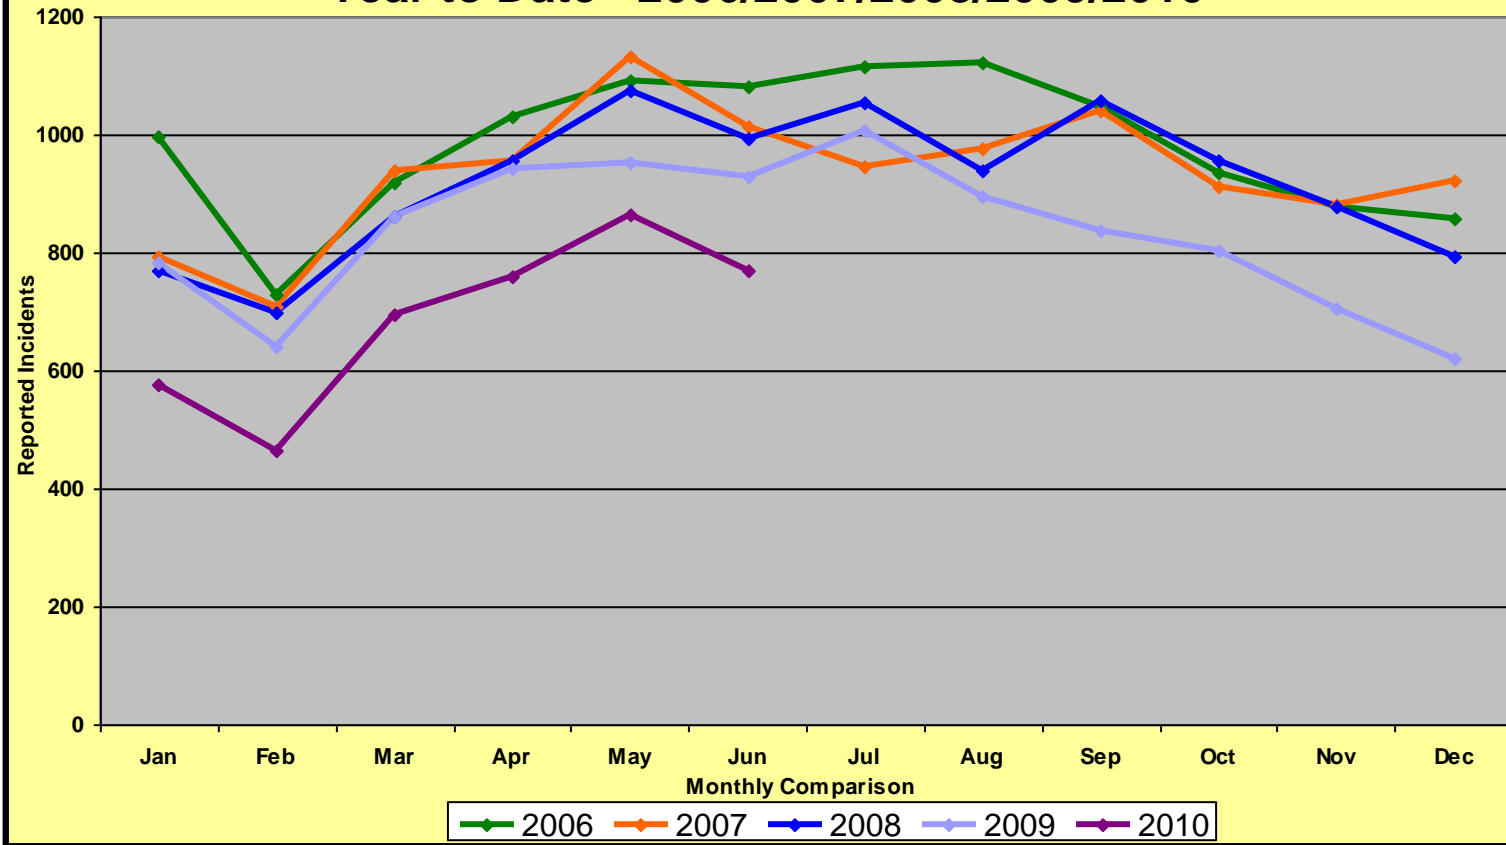

* Part I Violent Crimes reported in the FBI's Uniform Crime Reports are: Murder, Forcible Rape, Robbery, and Aggravated Assault.

** Part I Property Crimes reported in the FBI's Uniform Crime Reports are: Burglary, Larceny-Theft, and Motor Vehicle Theft.

Memphis Police Department Part I Crimes Year To Date - 2006/2007/2008/2009/2010

Memphis Police Department Part I Violent Crimes Year To Date - 2006/2007/2008/2009/2010

Memphis Police Department Part I Property Crimes Year To Date - 2006/2007/2008/2009/2010

Memphis Police Department Part I Crimes Year to Date - 2006/2007/2008/2009/2010

MemphisPolice Department Part 1 Violent Crimes Year to Date - 2006/2007/2008/2009/2010

Memphis Police Department Part I Property Crimes Year to Date - 2006/2007/2008/2009/2010