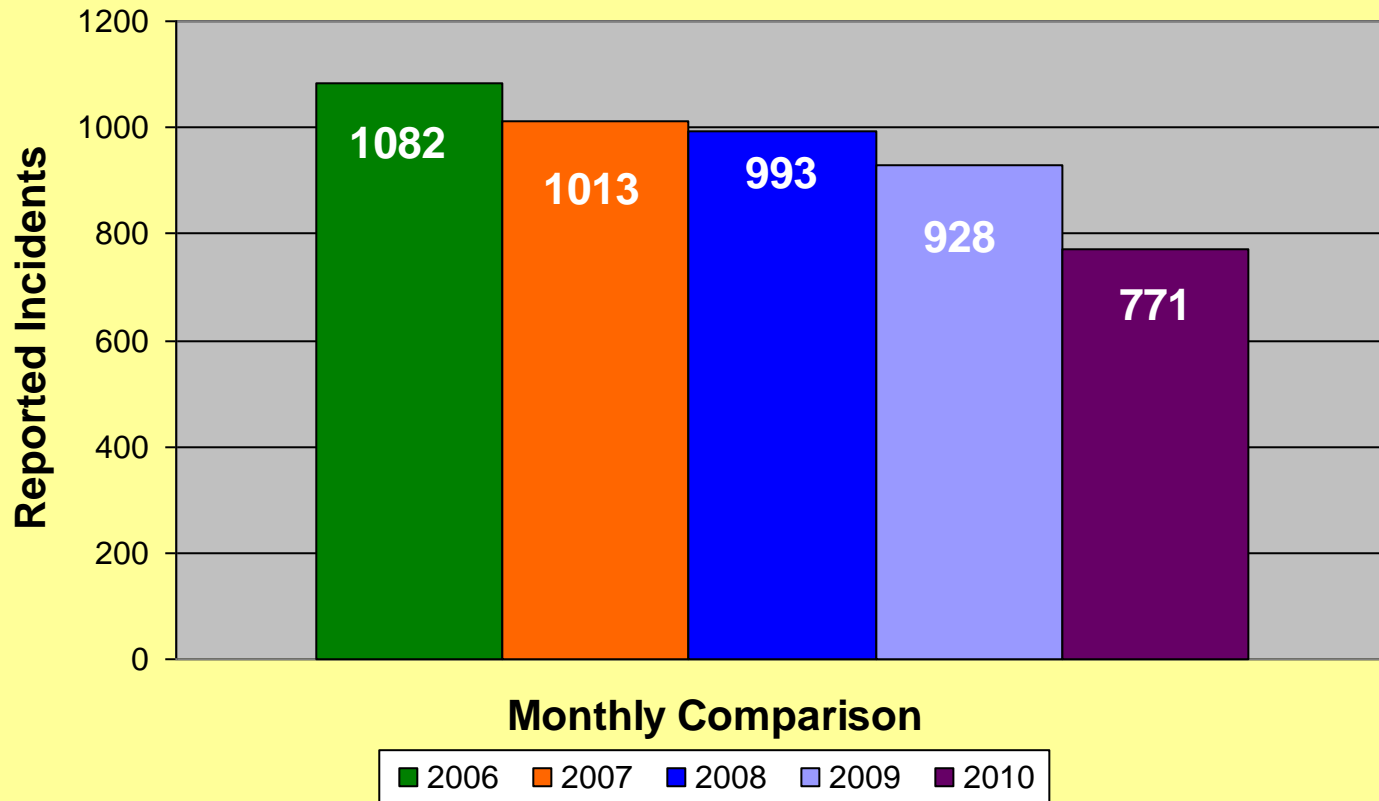

**Memphis Police Department
Part I Violent Crimes
June 2006/2007/2008/2009/2010**