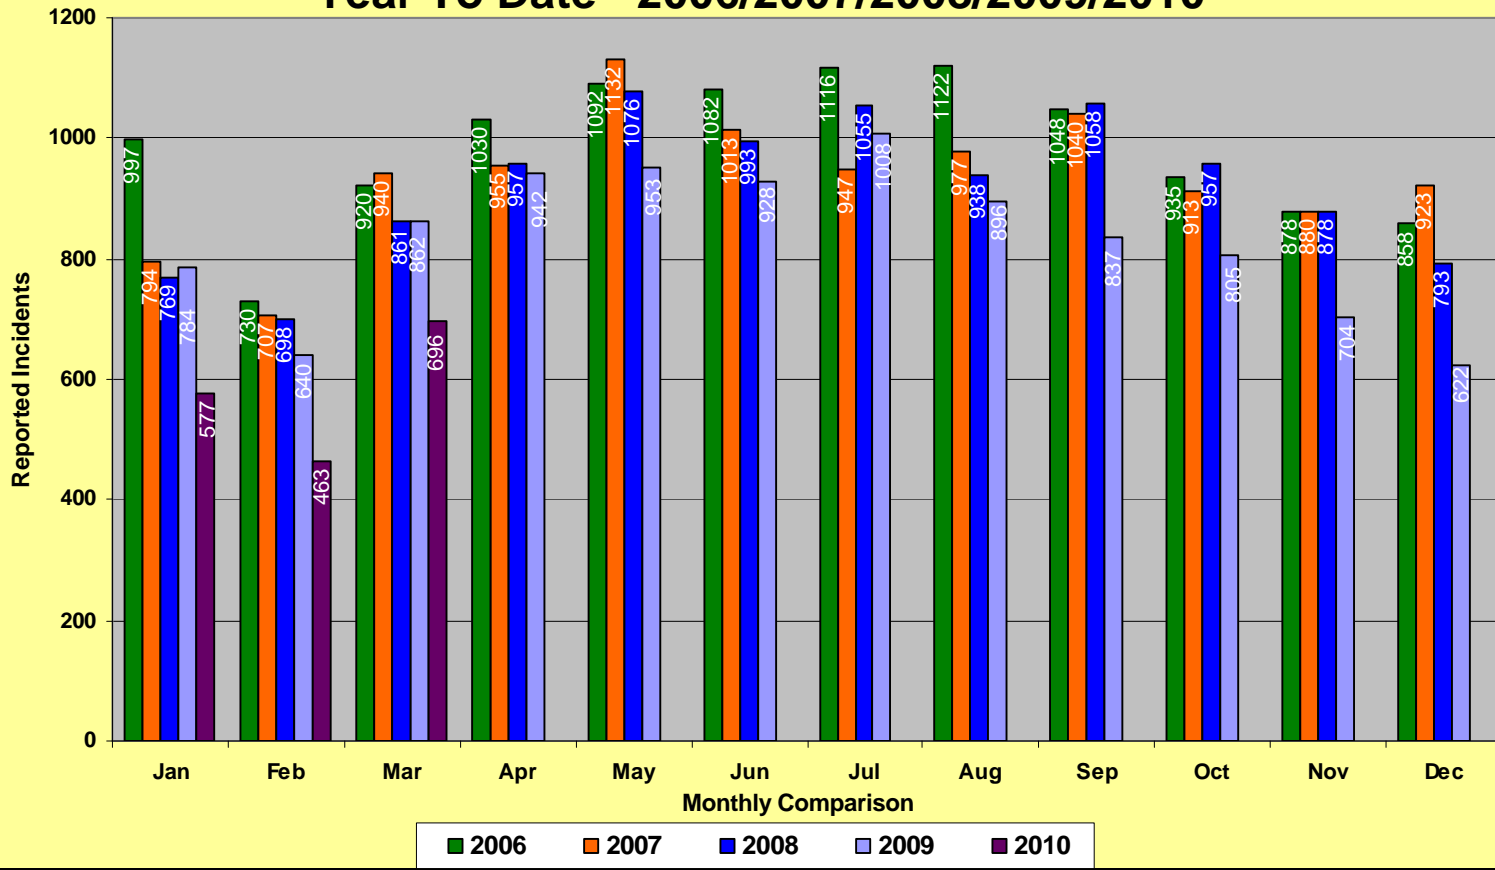

* Part I Violent Crimes reported in the FBI's Uniform Crime Reports are: Murder, Forcible Rape, Robbery, and Aggravated Assault.

** Part I Property Crimes reported in the FBI's Uniform Crime Reports are: Burglary, Larceny-Theft, and Motor Vehicle Theft.

**Memphis Police Department
Part I Crimes
March 2006/2007/2008/2009/2010**

**Memphis Police Department
Part I Violent Crimes
March 2006/2007/2008/2009/2010**

Monthly Comparison

■ 2006 ■ 2007 ■ 2008 ■ 2009 ■ 2010

**Memphis Police Department
Part I Property Crime
March 2006/2007/2008/2009/2010**

Memphis Police Department Part I Crimes

Year To Date - 2006/2007/2008/2009/2010

Memphis Police Department Part I Violent Crimes Year To Date - 2006/2007/2008/2009/2010

Memphis Police Department Part I Property Crimes Year To Date - 2006/2007/2008/2009/2010

Memphis Police Department Part I Crimes Year to Date - 2006/2007/2008/2009/2010