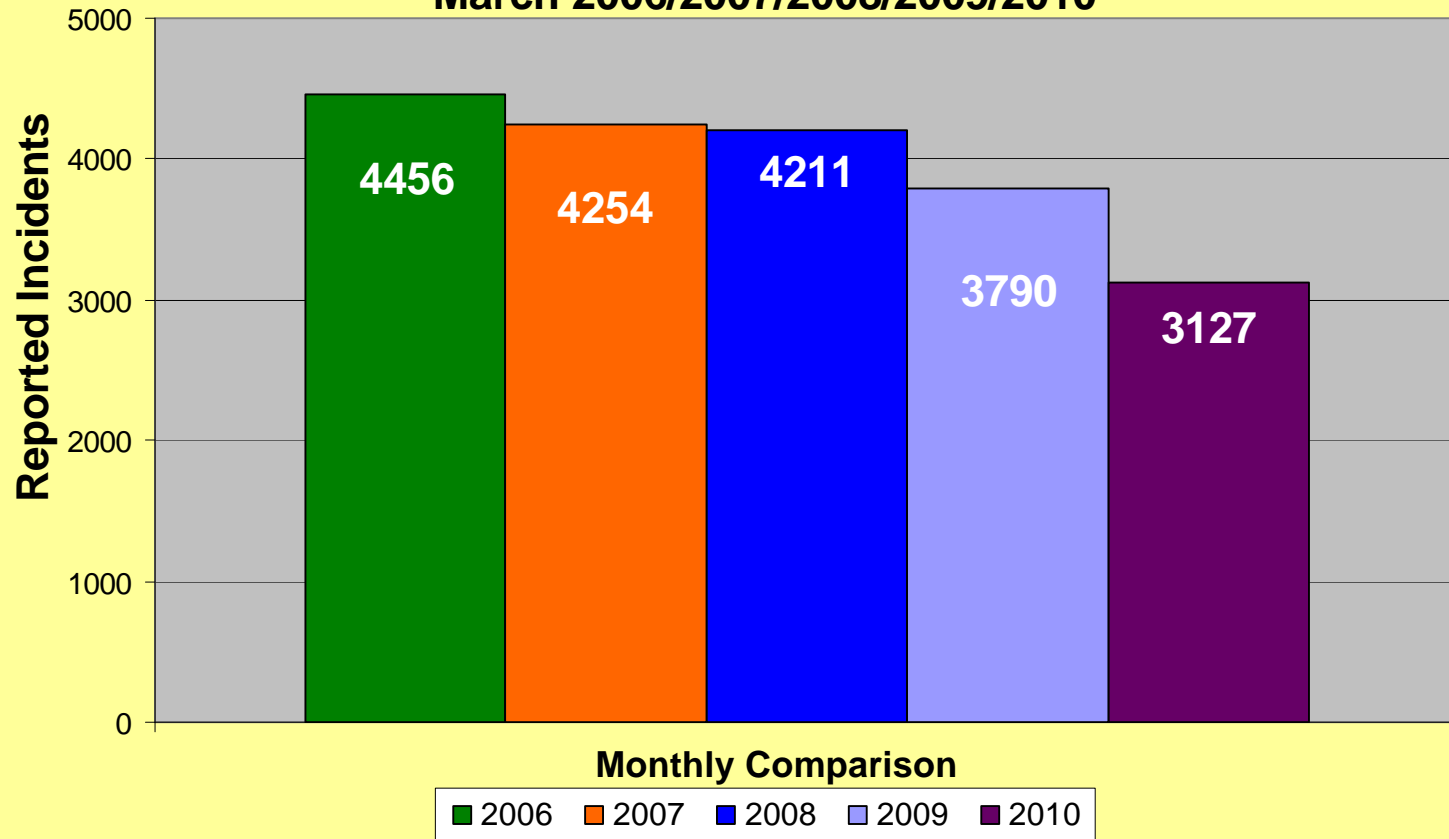

**MEMPHIS POLICE DEPARTMENT
Blue C.R.U.S.H.™ TRAC**

YEAR TO DATE

Total Part I Crime												
	Jan	Feb	Mar	Apr	May	Jun	Jul	Aug	Sep	Oct	Nov	Dec
2006	5576	4267	5376	5682	6245	5746	6147	6507	6086	5733	5330	5260
2007	4920	3978	5194	5445	5983	5671	6185	5732	5358	5377	5242	5478
2008	5040	4144	5072	5518	5847	5543	6016	5618	5673	5519	5142	4939
2009	4519	3687	4652	5141	5186	4802	5382	5004	4725	4703	4278	4070
2010	3508	2970	3823									
Part I Violent Crime*												
	Jan	Feb	Mar	Apr	May	Jun	Jul	Aug	Sep	Oct	Nov	Dec
2006	997	730	920	1030	1092	1082	1116	1122	1048	935	878	858
2007	794	707	940	955	1132	1013	947	977	1040	913	880	923
2008	769	698	861	957	1076	993	1055	938	1058	957	878	793
2009	784	640	862	942	953	928	1008	896	837	805	704	622
2010	577	463	696									
Part I Property Crime**												
	Jan	Feb	Mar	Apr	May	Jun	Jul	Aug	Sep	Oct	Nov	Dec
2006	4579	3537	4456	4652	5153	4664	5031	5385	5038	4798	4452	4402
2007	4126	3271	4254	4490	4851	4658	5238	4755	4318	4464	4362	4555
2008	4271	3446	4211	4561	4771	4550	4961	4680	4615	4562	4264	4146
2009	3735	3047	3790	4199	4233	3874	4374	4108	3888	3898	3574	3448
2010	2931	2507	3127									

* Part I Violent Crimes reported in the FBI's Uniform Crime Reports are: Murder, Forcible Rape, Robbery, and Aggravated Assault.

** Part I Property Crimes reported in the FBI's Uniform Crime Reports are: Burglary, Larceny-Theft, and Motor Vehicle Theft.

**Memphis Police Department
Part I Crimes
March 2006/2007/2008/2009/2010**

**Memphis Police Department
Part I Violent Crimes
March 2006/2007/2008/2009/2010**

Monthly Comparison

■ 2006 ■ 2007 ■ 2008 ■ 2009 ■ 2010

**Memphis Police Department
Part I Property Crime
March 2006/2007/2008/2009/2010**

Memphis Police Department Part I Crimes

Year To Date - 2006/2007/2008/2009/2010

Memphis Police Department Part I Violent Crimes Year To Date - 2006/2007/2008/2009/2010