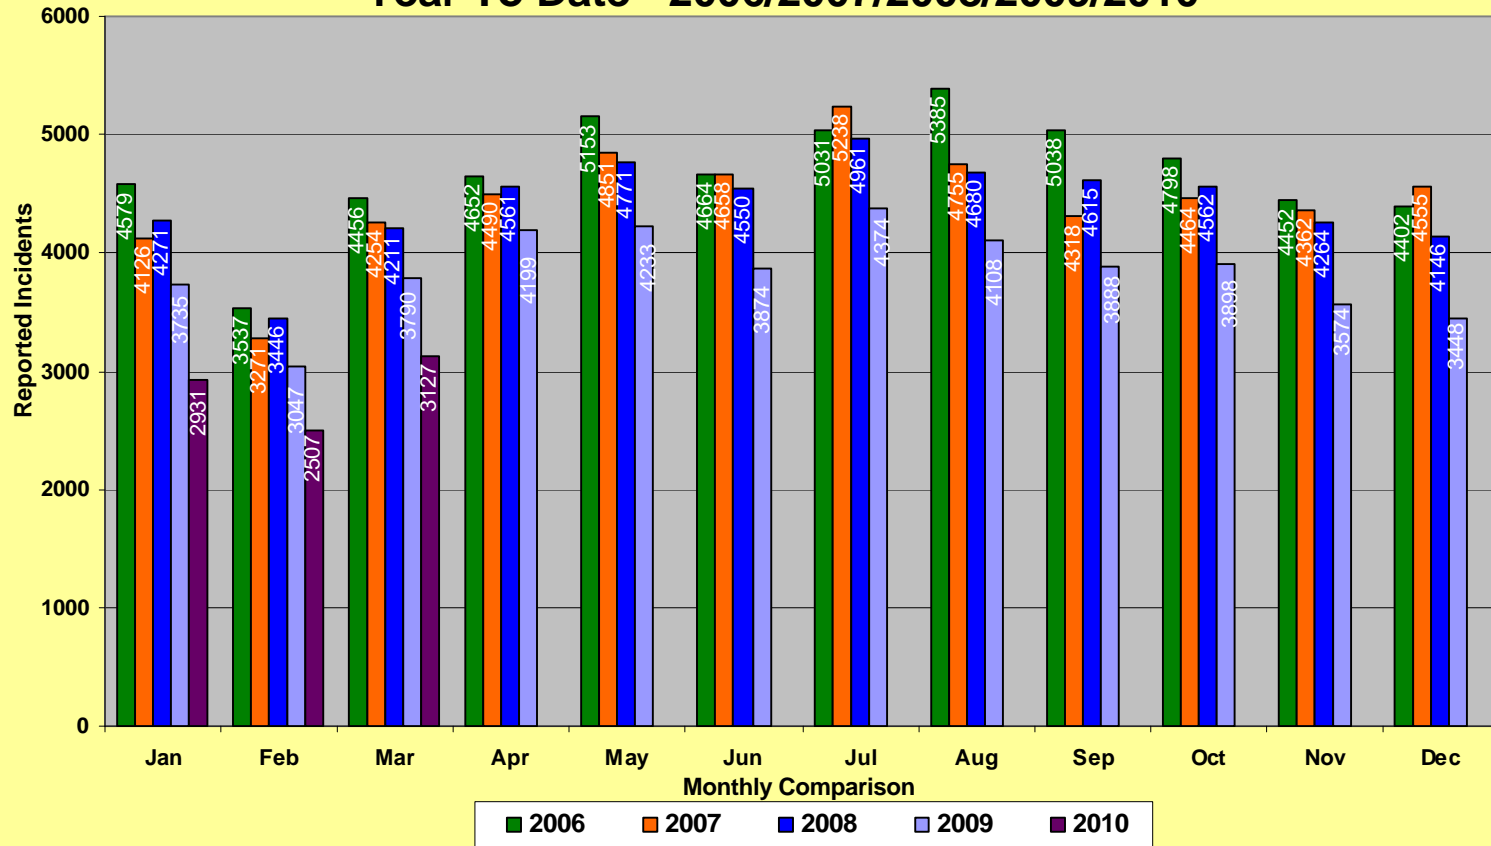

* Part I Violent Crimes reported in the FBI's Uniform Crime Reports are: Murder, Forcible Rape, Robbery, and Aggravated Assault.

** Part I Property Crimes reported in the FBI's Uniform Crime Reports are: Burglary, Larceny-Theft, and Motor Vehicle Theft.

**Memphis Police Department
Part I Crimes
March 2006/2007/2008/2009/2010**

**Memphis Police Department
Part I Violent Crimes
March 2006/2007/2008/2009/2010**

Monthly Comparison

■ 2006 ■ 2007 ■ 2008 ■ 2009 ■ 2010

**Memphis Police Department
Part I Property Crime
March 2006/2007/2008/2009/2010**

Memphis Police Department Part I Crimes

Year To Date - 2006/2007/2008/2009/2010

Memphis Police Department Part I Violent Crimes Year To Date - 2006/2007/2008/2009/2010

Memphis Police Department Part I Property Crimes Year To Date - 2006/2007/2008/2009/2010

Memphis Police Department Part I Crimes Year to Date - 2006/2007/2008/2009/2010