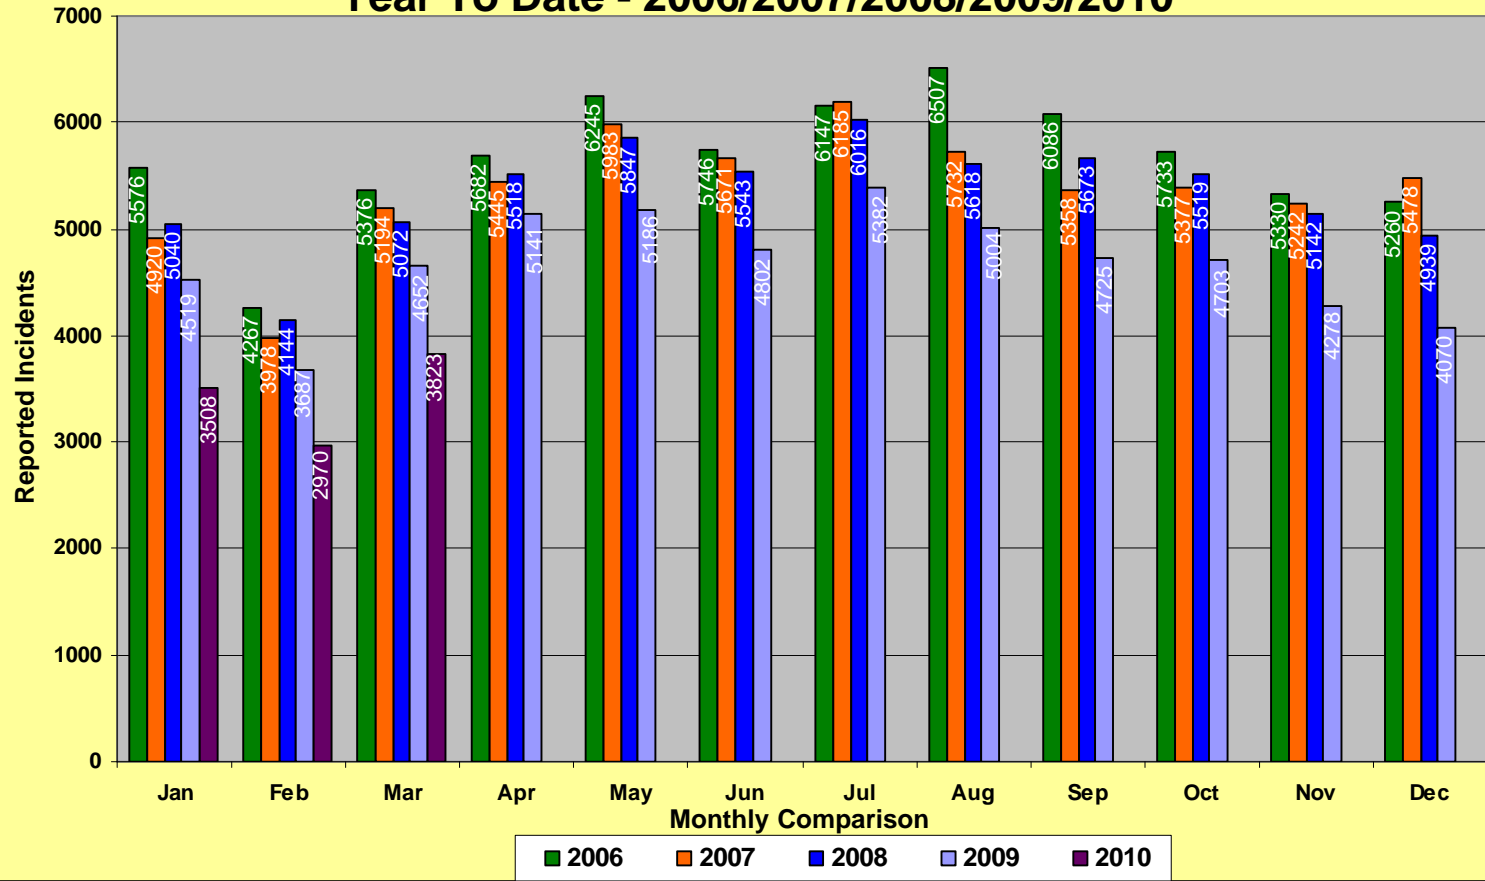

**MEMPHIS POLICE DEPARTMENT
Blue C.R.U.S.H.™ TRAC**

YEAR TO DATE

Total Part I Crime												
	Jan	Feb	Mar	Apr	May	Jun	Jul	Aug	Sep	Oct	Nov	Dec
2006	5576	4267	5376	5682	6245	5746	6147	6507	6086	5733	5330	5260
2007	4920	3978	5194	5445	5983	5671	6185	5732	5358	5377	5242	5478
2008	5040	4144	5072	5518	5847	5543	6016	5618	5673	5519	5142	4939
2009	4519	3687	4652	5141	5186	4802	5382	5004	4725	4703	4278	4070
2010	3508	2970	3823									
Part I Violent Crime*												
	Jan	Feb	Mar	Apr	May	Jun	Jul	Aug	Sep	Oct	Nov	Dec
2006	997	730	920	1030	1092	1082	1116	1122	1048	935	878	858
2007	794	707	940	955	1132	1013	947	977	1040	913	880	923
2008	769	698	861	957	1076	993	1055	938	1058	957	878	793
2009	784	640	862	942	953	928	1008	896	837	805	704	622
2010	577	463	696									
Part I Property Crime**												
	Jan	Feb	Mar	Apr	May	Jun	Jul	Aug	Sep	Oct	Nov	Dec
2006	4579	3537	4456	4652	5153	4664	5031	5385	5038	4798	4452	4402
2007	4126	3271	4254	4490	4851	4658	5238	4755	4318	4464	4362	4555
2008	4271	3446	4211	4561	4771	4550	4961	4680	4615	4562	4264	4146
2009	3735	3047	3790	4199	4233	3874	4374	4108	3888	3898	3574	3448
2010	2931	2507	3127									

* Part I Violent Crimes reported in the FBI's Uniform Crime Reports are: Murder, Forcible Rape, Robbery, and Aggravated Assault.

** Part I Property Crimes reported in the FBI's Uniform Crime Reports are: Burglary, Larceny-Theft, and Motor Vehicle Theft.

**Memphis Police Department
Part I Crimes
March 2006/2007/2008/2009/2010**

**Memphis Police Department
Part I Violent Crimes
March 2006/2007/2008/2009/2010**

Monthly Comparison

■ 2006 ■ 2007 ■ 2008 ■ 2009 ■ 2010

**Memphis Police Department
Part I Property Crime
March 2006/2007/2008/2009/2010**

Memphis Police Department Part I Crimes

Year To Date - 2006/2007/2008/2009/2010

Memphis Police Department Part I Violent Crimes Year To Date - 2006/2007/2008/2009/2010