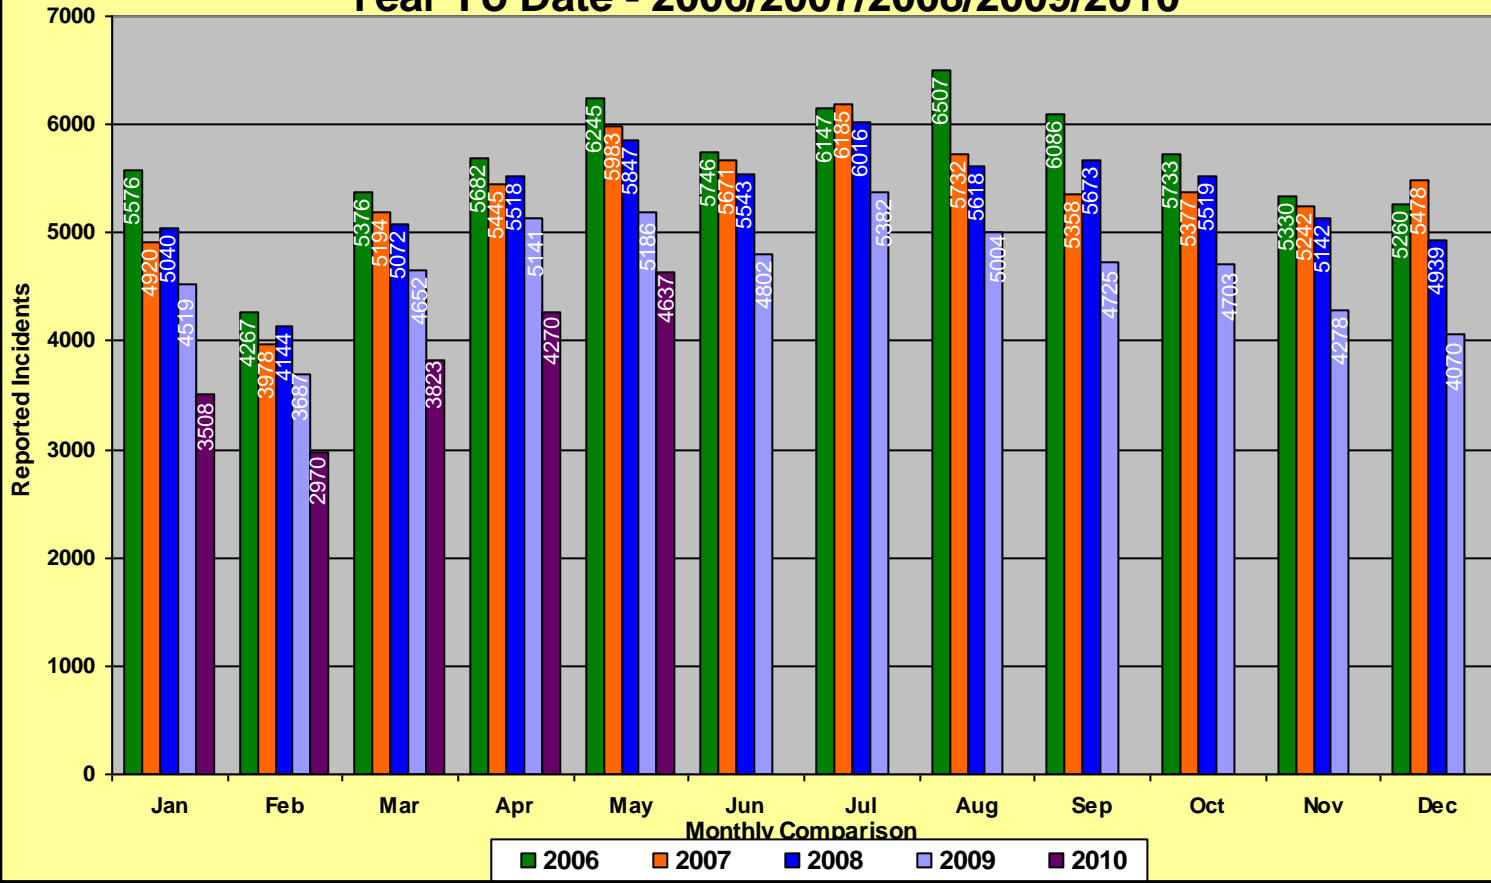

**MEMPHIS POLICE DEPARTMENT
Blue C.R.U.S.H.™ TRAC**

YEAR TO DATE

Total Part I Crime												
	Jan	Feb	Mar	Apr	May	Jun	Jul	Aug	Sep	Oct	Nov	Dec
2006	5576	4267	5376	5682	6245	5746	6147	6507	6086	5733	5330	5260
2007	4920	3978	5194	5445	5983	5671	6185	5732	5358	5377	5242	5478
2008	5040	4144	5072	5518	5847	5543	6016	5618	5673	5519	5142	4939
2009	4519	3687	4652	5141	5186	4802	5382	5004	4725	4703	4278	4070
2010	3508	2970	3823	4270	4637							
Part I Violent Crime*												
	Jan	Feb	Mar	Apr	May	Jun	Jul	Aug	Sep	Oct	Nov	Dec
2006	997	730	920	1030	1092	1082	1116	1122	1048	935	878	858
2007	794	707	940	955	1132	1013	947	977	1040	913	880	923
2008	769	698	861	957	1076	993	1055	938	1058	957	878	793
2009	784	640	862	942	953	928	1008	896	837	805	704	622
2010	577	463	696	759	865							
Part I Property Crime**												
	Jan	Feb	Mar	Apr	May	Jun	Jul	Aug	Sep	Oct	Nov	Dec
2006	4579	3537	4456	4652	5153	4664	5031	5385	5038	4798	4452	4402
2007	4126	3271	4254	4490	4851	4658	5238	4755	4318	4464	4362	4555
2008	4271	3446	4211	4561	4771	4550	4961	4680	4615	4562	4264	4146
2009	3735	3047	3790	4199	4233	3874	4374	4108	3888	3898	3574	3448
2010	2931	2507	3127	3511	3772							

* Part I Violent Crimes reported in the FBI's Uniform Crime Reports are: Murder, Forcible Rape, Robbery, and Aggravated Assault.

** Part I Property Crimes reported in the FBI's Uniform Crime Reports are: Burglary, Larceny-Theft, and Motor Vehicle Theft.

**Memphis Police Department
Part I Crimes
May 2006/2007/2008/2009/2010**

**Memphis Police Department
Part I Violent Crimes
May 2006/2007/2008/2009/2010**

Monthly Comparison

■ 2006 ■ 2007 ■ 2008 ■ 2009 ■ 2010

**Memphis Police Department
Part I Property Crime
May 2006/2007/2008/2009/2010**

Memphis Police Department Part I Crimes Year To Date - 2006/2007/2008/2009/2010

Memphis Police Department Part I Violent Crimes Year To Date - 2006/2007/2008/2009/2010