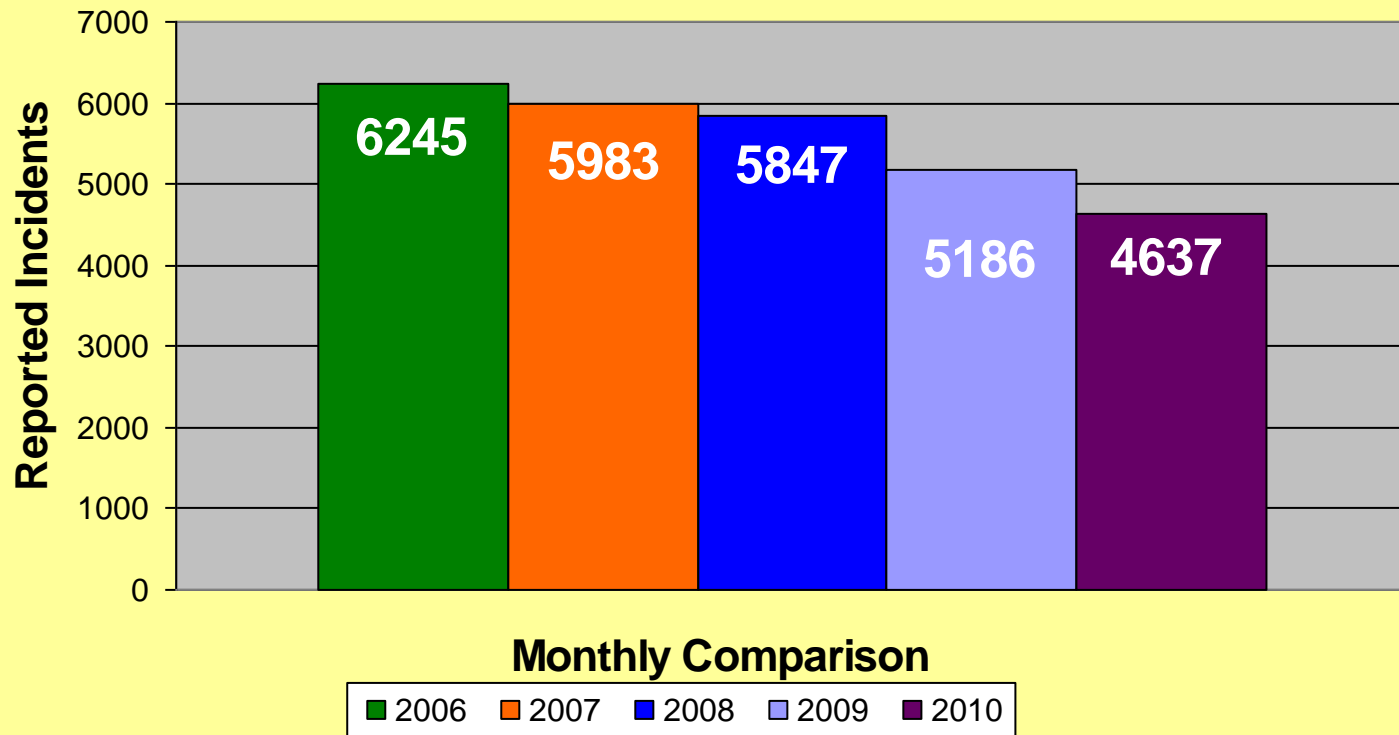

**Memphis Police Department
Part I Crimes
May 2006/2007/2008/2009/2010**