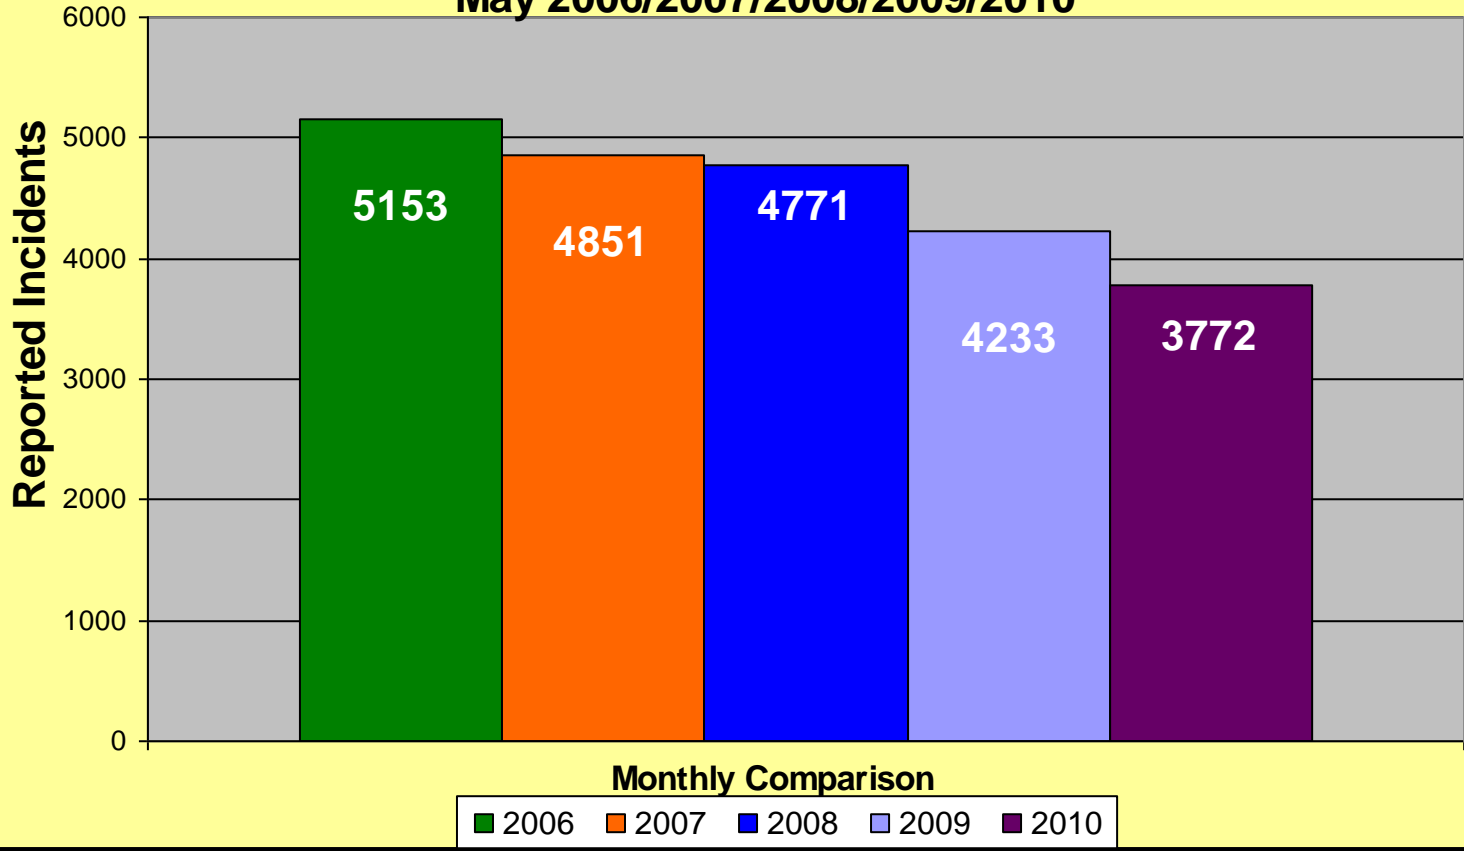

**MEMPHIS POLICE DEPARTMENT
Blue C.R.U.S.H.™ TRAC**

YEAR TO DATE

Total Part I Crime												
	Jan	Feb	Mar	Apr	May	Jun	Jul	Aug	Sep	Oct	Nov	Dec
2006	5576	4267	5376	5682	6245	5746	6147	6507	6086	5733	5330	5260
2007	4920	3978	5194	5445	5983	5671	6185	5732	5358	5377	5242	5478
2008	5040	4144	5072	5518	5847	5543	6016	5618	5673	5519	5142	4939
2009	4519	3687	4652	5141	5186	4802	5382	5004	4725	4703	4278	4070
2010	3508	2970	3823	4270	4637							
Part I Violent Crime*												
	Jan	Feb	Mar	Apr	May	Jun	Jul	Aug	Sep	Oct	Nov	Dec
2006	997	730	920	1030	1092	1082	1116	1122	1048	935	878	858
2007	794	707	940	955	1132	1013	947	977	1040	913	880	923
2008	769	698	861	957	1076	993	1055	938	1058	957	878	793
2009	784	640	862	942	953	928	1008	896	837	805	704	622
2010	577	463	696	759	865							
Part I Property Crime**												
	Jan	Feb	Mar	Apr	May	Jun	Jul	Aug	Sep	Oct	Nov	Dec
2006	4579	3537	4456	4652	5153	4664	5031	5385	5038	4798	4452	4402
2007	4126	3271	4254	4490	4851	4658	5238	4755	4318	4464	4362	4555
2008	4271	3446	4211	4561	4771	4550	4961	4680	4615	4562	4264	4146
2009	3735	3047	3790	4199	4233	3874	4374	4108	3888	3898	3574	3448
2010	2931	2507	3127	3511	3772							

* Part I Violent Crimes reported in the FBI's Uniform Crime Reports are: Murder, Forcible Rape, Robbery, and Aggravated Assault.

** Part I Property Crimes reported in the FBI's Uniform Crime Reports are: Burglary, Larceny-Theft, and Motor Vehicle Theft.

**Memphis Police Department
Part I Crimes
May 2006/2007/2008/2009/2010**

**Memphis Police Department
Part I Violent Crimes
May 2006/2007/2008/2009/2010**

Monthly Comparison

■ 2006 ■ 2007 ■ 2008 ■ 2009 ■ 2010

**Memphis Police Department
Part I Property Crime
May 2006/2007/2008/2009/2010**

Memphis Police Department Part I Crimes Year To Date - 2006/2007/2008/2009/2010

Memphis Police Department Part I Violent Crimes Year To Date - 2006/2007/2008/2009/2010