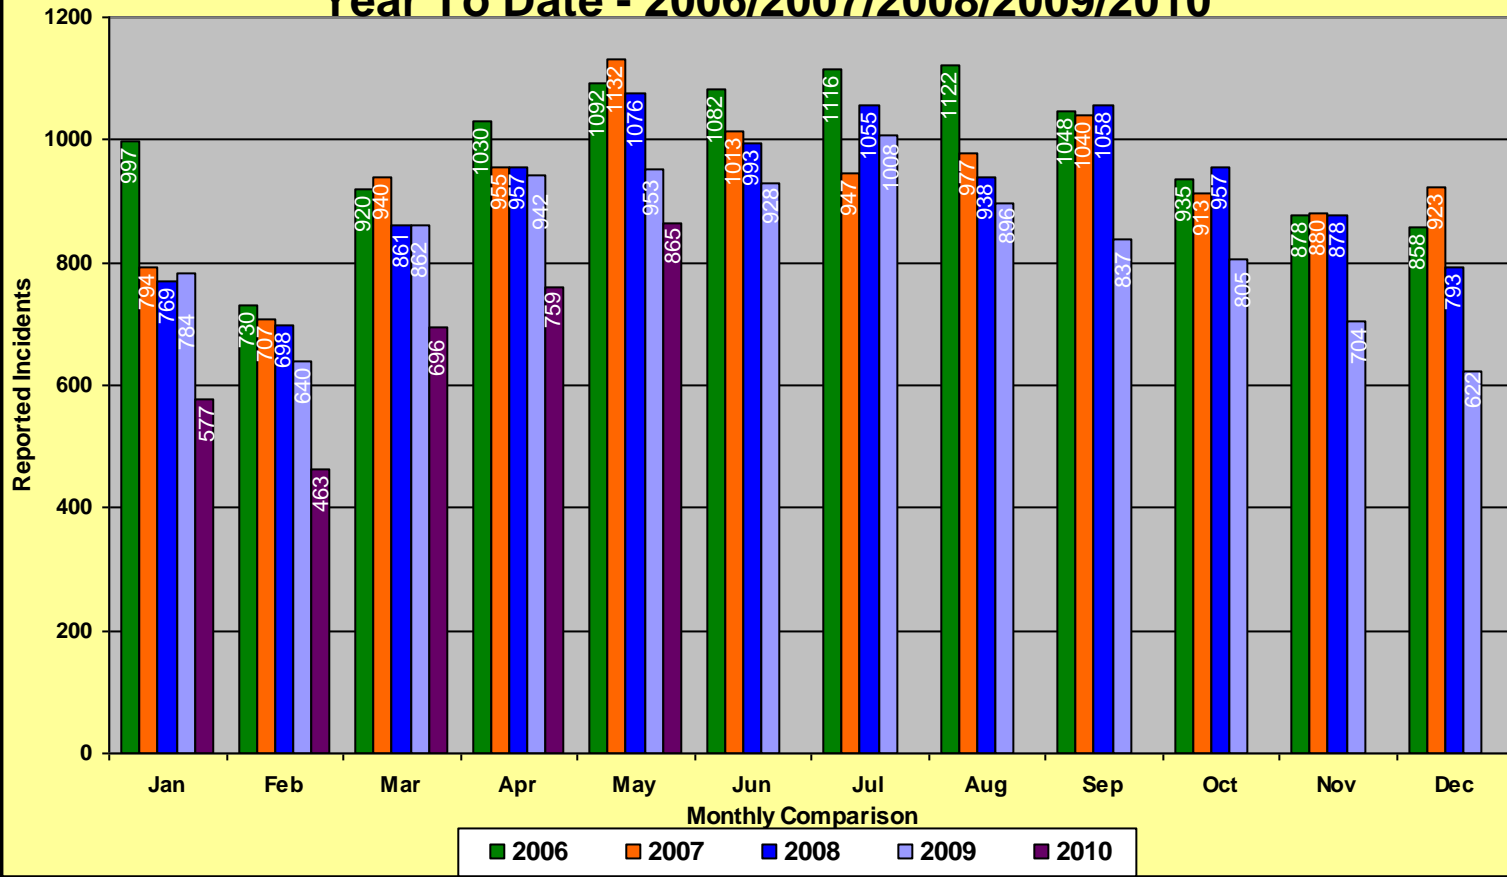

**MEMPHIS POLICE DEPARTMENT
Blue C.R.U.S.H.™ TRAC**

YEAR TO DATE

Total Part I Crime												
	Jan	Feb	Mar	Apr	May	Jun	Jul	Aug	Sep	Oct	Nov	Dec
2006	5576	4267	5376	5682	6245	5746	6147	6507	6086	5733	5330	5260
2007	4920	3978	5194	5445	5983	5671	6185	5732	5358	5377	5242	5478
2008	5040	4144	5072	5518	5847	5543	6016	5618	5673	5519	5142	4939
2009	4519	3687	4652	5141	5186	4802	5382	5004	4725	4703	4278	4070
2010	3508	2970	3823	4270	4637							
Part I Violent Crime*												
	Jan	Feb	Mar	Apr	May	Jun	Jul	Aug	Sep	Oct	Nov	Dec
2006	997	730	920	1030	1092	1082	1116	1122	1048	935	878	858
2007	794	707	940	955	1132	1013	947	977	1040	913	880	923
2008	769	698	861	957	1076	993	1055	938	1058	957	878	793
2009	784	640	862	942	953	928	1008	896	837	805	704	622
2010	577	463	696	759	865							
Part I Property Crime**												
	Jan	Feb	Mar	Apr	May	Jun	Jul	Aug	Sep	Oct	Nov	Dec
2006	4579	3537	4456	4652	5153	4664	5031	5385	5038	4798	4452	4402
2007	4126	3271	4254	4490	4851	4658	5238	4755	4318	4464	4362	4555
2008	4271	3446	4211	4561	4771	4550	4961	4680	4615	4562	4264	4146
2009	3735	3047	3790	4199	4233	3874	4374	4108	3888	3898	3574	3448
2010	2931	2507	3127	3511	3772							

* Part I Violent Crimes reported in the FBI's Uniform Crime Reports are: Murder, Forcible Rape, Robbery, and Aggravated Assault.

** Part I Property Crimes reported in the FBI's Uniform Crime Reports are: Burglary, Larceny-Theft, and Motor Vehicle Theft.

**Memphis Police Department
Part I Crimes
May 2006/2007/2008/2009/2010**

**Memphis Police Department
Part I Violent Crimes
May 2006/2007/2008/2009/2010**

Monthly Comparison

■ 2006 ■ 2007 ■ 2008 ■ 2009 ■ 2010

**Memphis Police Department
Part I Property Crime
May 2006/2007/2008/2009/2010**

Memphis Police Department Part I Crimes Year To Date - 2006/2007/2008/2009/2010

Memphis Police Department Part I Violent Crimes Year To Date - 2006/2007/2008/2009/2010