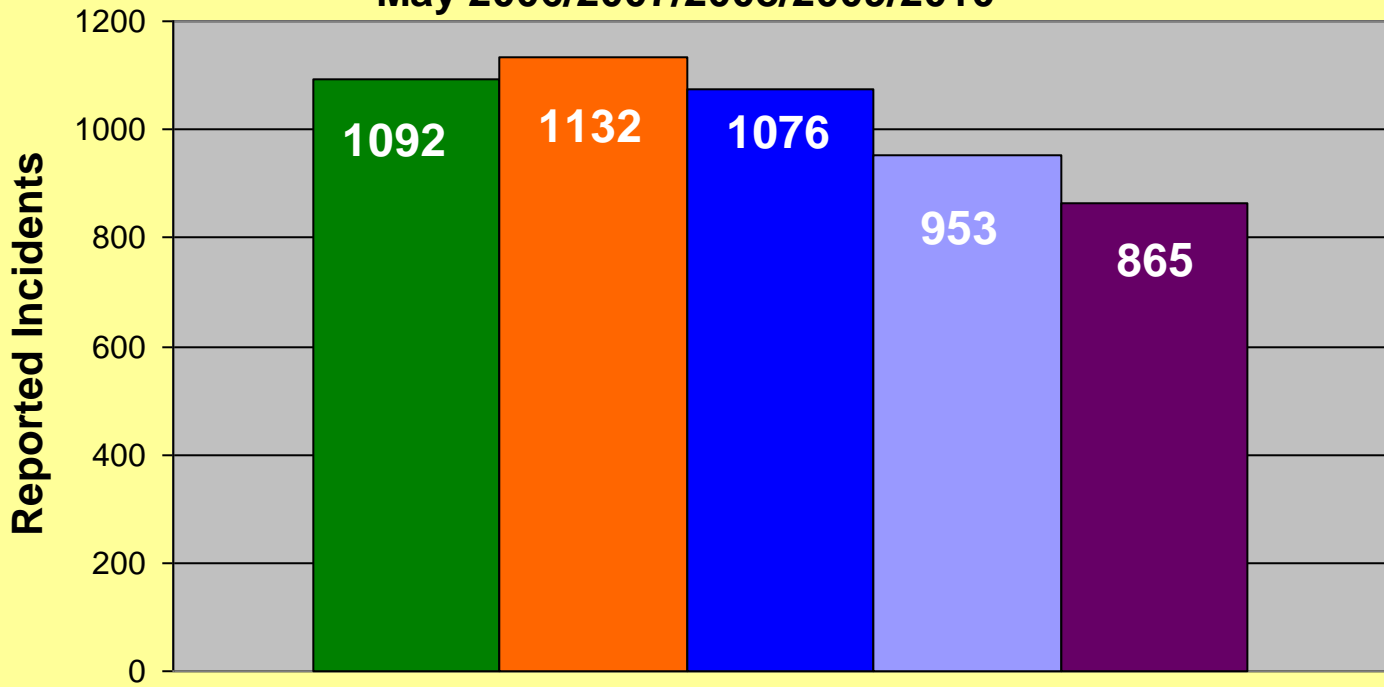

**Memphis Police Department
Part I Violent Crimes
May 2006/2007/2008/2009/2010**

Monthly Comparison

■ 2006 ■ 2007 ■ 2008 ■ 2009 ■ 2010