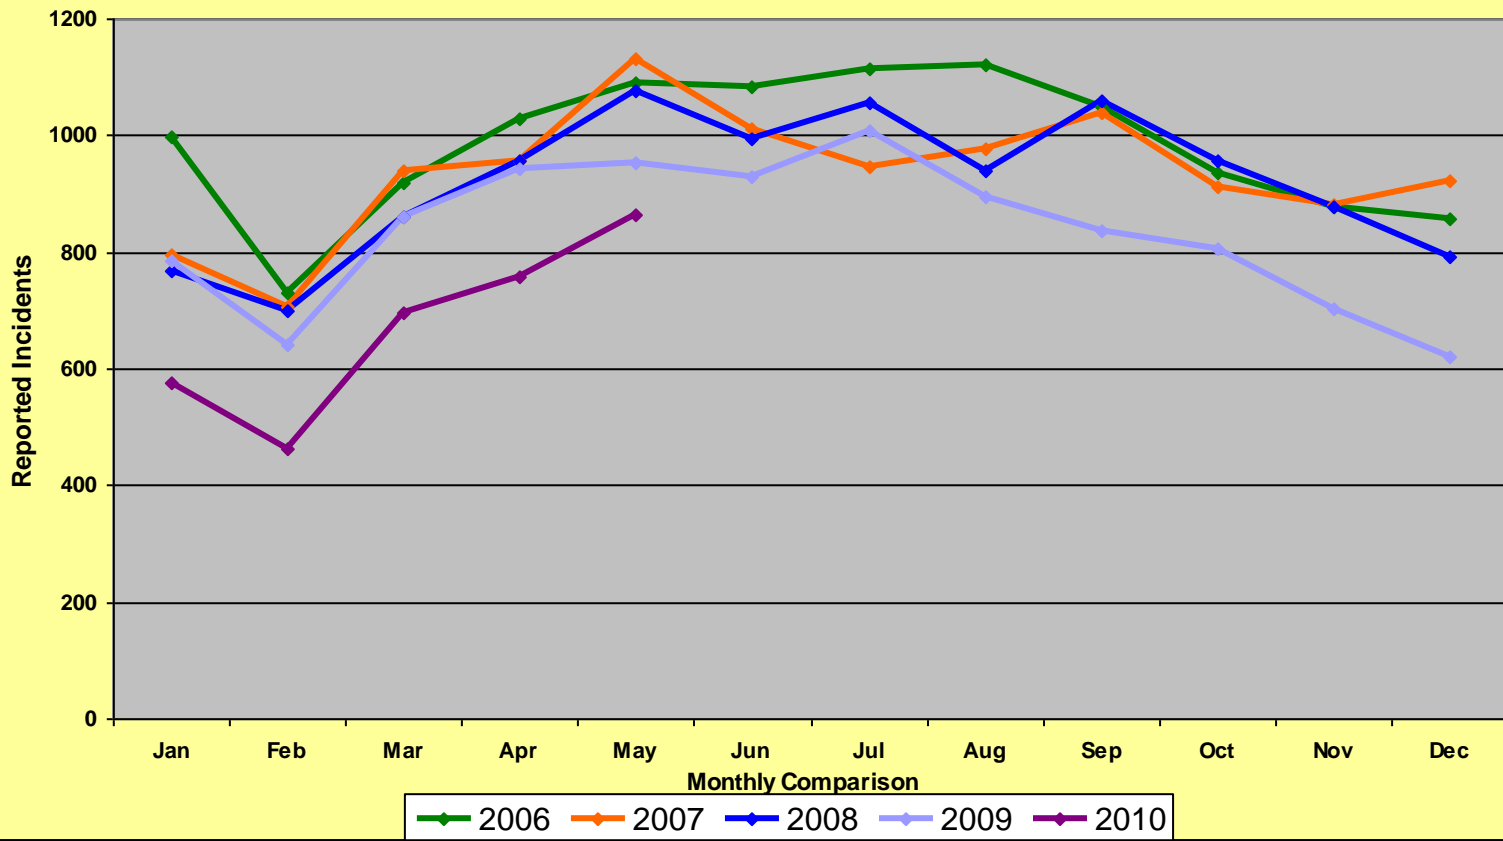

MemphisPolice Department Part 1 Violent Crimes Year to Date - 2006/2007/2008/2009/2010