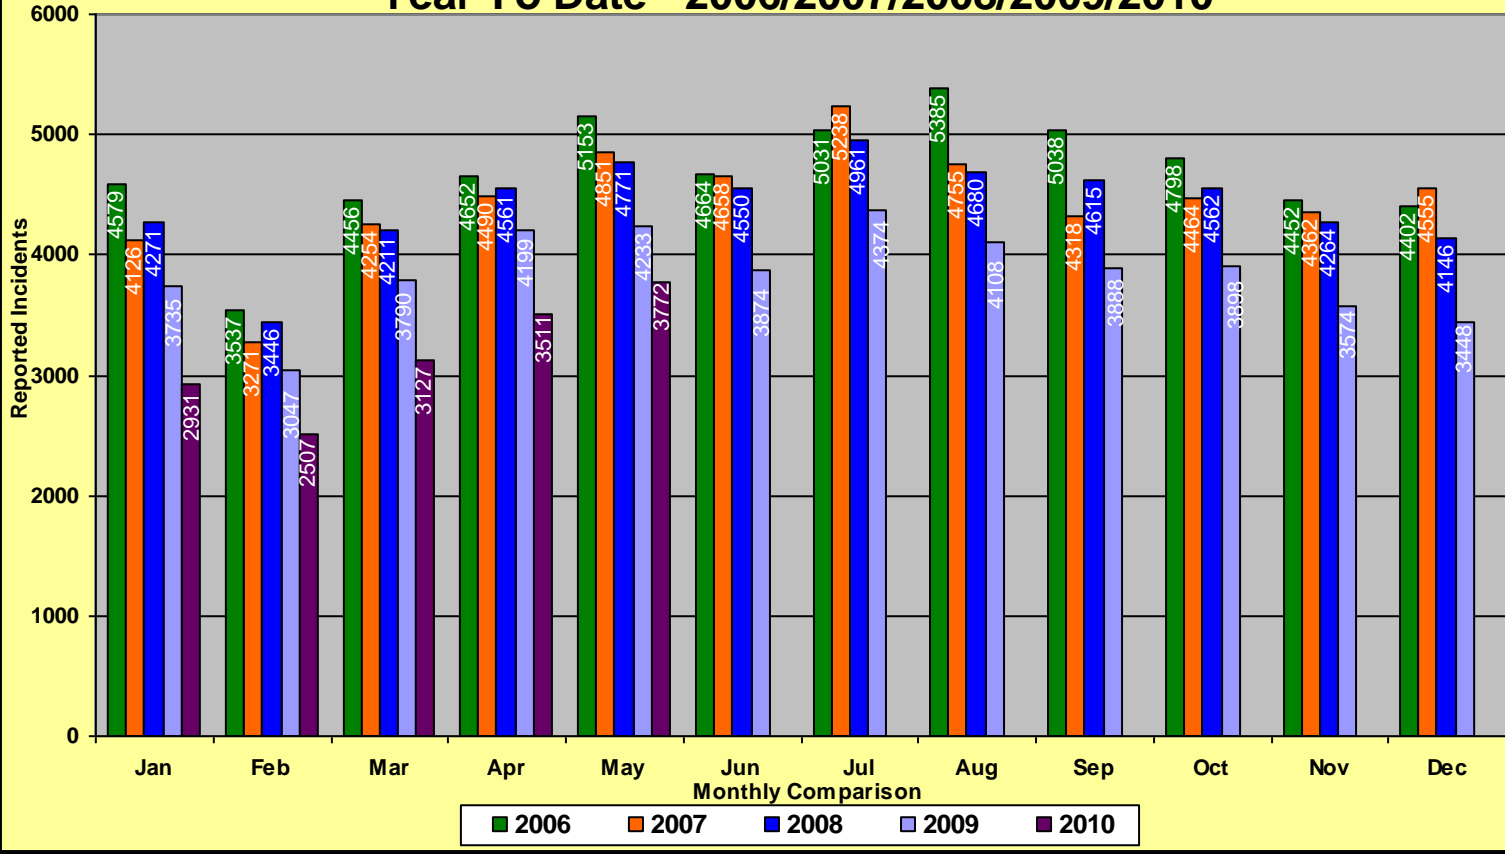

**MEMPHIS POLICE DEPARTMENT
Blue C.R.U.S.H.™ TRAC**

YEAR TO DATE

Total Part I Crime												
	Jan	Feb	Mar	Apr	May	Jun	Jul	Aug	Sep	Oct	Nov	Dec
2006	5576	4267	5376	5682	6245	5746	6147	6507	6086	5733	5330	5260
2007	4920	3978	5194	5445	5983	5671	6185	5732	5358	5377	5242	5478
2008	5040	4144	5072	5518	5847	5543	6016	5618	5673	5519	5142	4939
2009	4519	3687	4652	5141	5186	4802	5382	5004	4725	4703	4278	4070
2010	3508	2970	3823	4270	4637							
Part I Violent Crime*												
	Jan	Feb	Mar	Apr	May	Jun	Jul	Aug	Sep	Oct	Nov	Dec
2006	997	730	920	1030	1092	1082	1116	1122	1048	935	878	858
2007	794	707	940	955	1132	1013	947	977	1040	913	880	923
2008	769	698	861	957	1076	993	1055	938	1058	957	878	793
2009	784	640	862	942	953	928	1008	896	837	805	704	622
2010	577	463	696	759	865							
Part I Property Crime**												
	Jan	Feb	Mar	Apr	May	Jun	Jul	Aug	Sep	Oct	Nov	Dec
2006	4579	3537	4456	4652	5153	4664	5031	5385	5038	4798	4452	4402
2007	4126	3271	4254	4490	4851	4658	5238	4755	4318	4464	4362	4555
2008	4271	3446	4211	4561	4771	4550	4961	4680	4615	4562	4264	4146
2009	3735	3047	3790	4199	4233	3874	4374	4108	3888	3898	3574	3448
2010	2931	2507	3127	3511	3772							

* Part I Violent Crimes reported in the FBI's Uniform Crime Reports are: Murder, Forcible Rape, Robbery, and Aggravated Assault.

** Part I Property Crimes reported in the FBI's Uniform Crime Reports are: Burglary, Larceny-Theft, and Motor Vehicle Theft.

**Memphis Police Department
Part I Property Crime
May 2006/2007/2008/2009/2010**

Memphis Police Department Part I Crimes Year To Date - 2006/2007/2008/2009/2010

Memphis Police Department Part I Violent Crimes Year To Date - 2006/2007/2008/2009/2010

Memphis Police Department Part I Property Crimes Year To Date - 2006/2007/2008/2009/2010

Memphis Police Department Part I Crimes Year to Date - 2006/2007/2008/2009/2010

MemphisPolice Department Part 1 Violent Crimes Year to Date - 2006/2007/2008/2009/2010