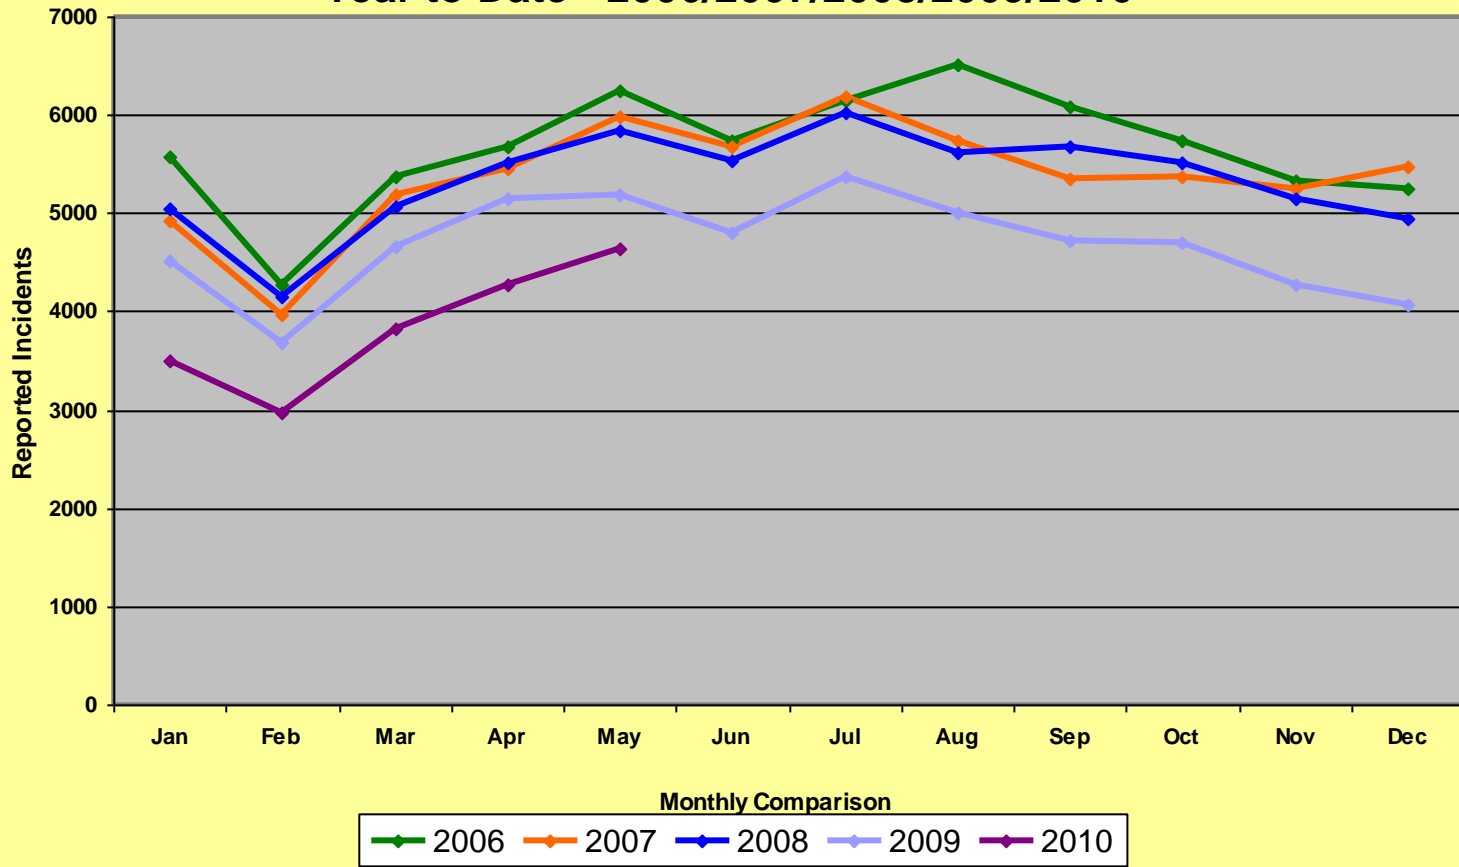

* Part I Violent Crimes reported in the FBI's Uniform Crime Reports are: Murder, Forcible Rape, Robbery, and Aggravated Assault.

** Part I Property Crimes reported in the FBI's Uniform Crime Reports are: Burglary, Larceny-Theft, and Motor Vehicle Theft.

**Memphis Police Department
Part I Crimes
May 2006/2007/2008/2009/2010**

**Memphis Police Department
Part I Violent Crimes
May 2006/2007/2008/2009/2010**

Monthly Comparison

■ 2006 ■ 2007 ■ 2008 ■ 2009 ■ 2010

**Memphis Police Department
Part I Property Crime
May 2006/2007/2008/2009/2010**

Memphis Police Department Part I Crimes Year To Date - 2006/2007/2008/2009/2010

Memphis Police Department Part I Violent Crimes Year To Date - 2006/2007/2008/2009/2010

Memphis Police Department Part I Property Crimes Year To Date - 2006/2007/2008/2009/2010

Memphis Police Department Part I Crimes Year to Date - 2006/2007/2008/2009/2010

MemphisPolice Department Part 1 Violent Crimes Year to Date - 2006/2007/2008/2009/2010