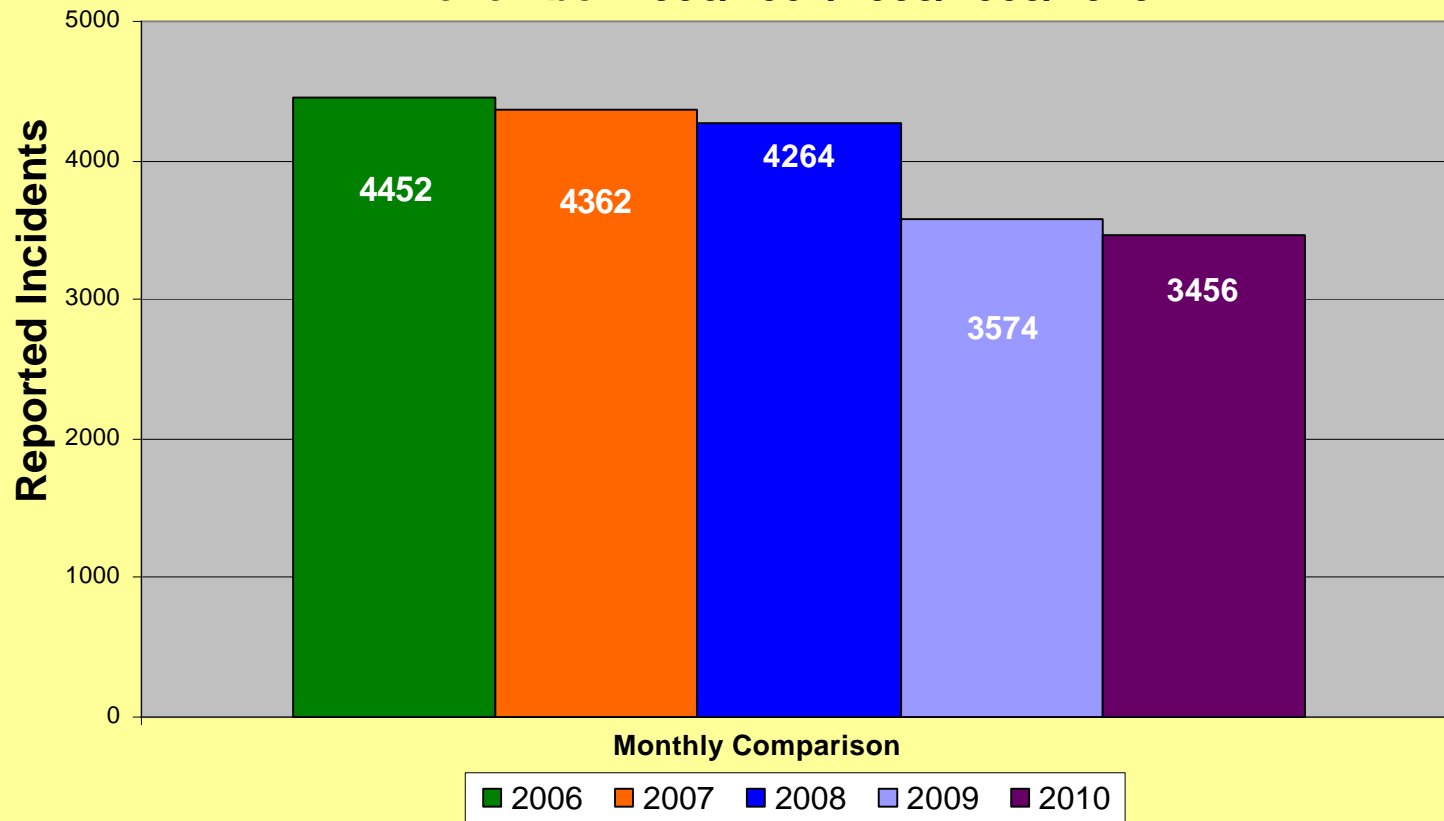

**Memphis Police Department
Part I Property Crime
November 2006/2007/2008/2009/2010**