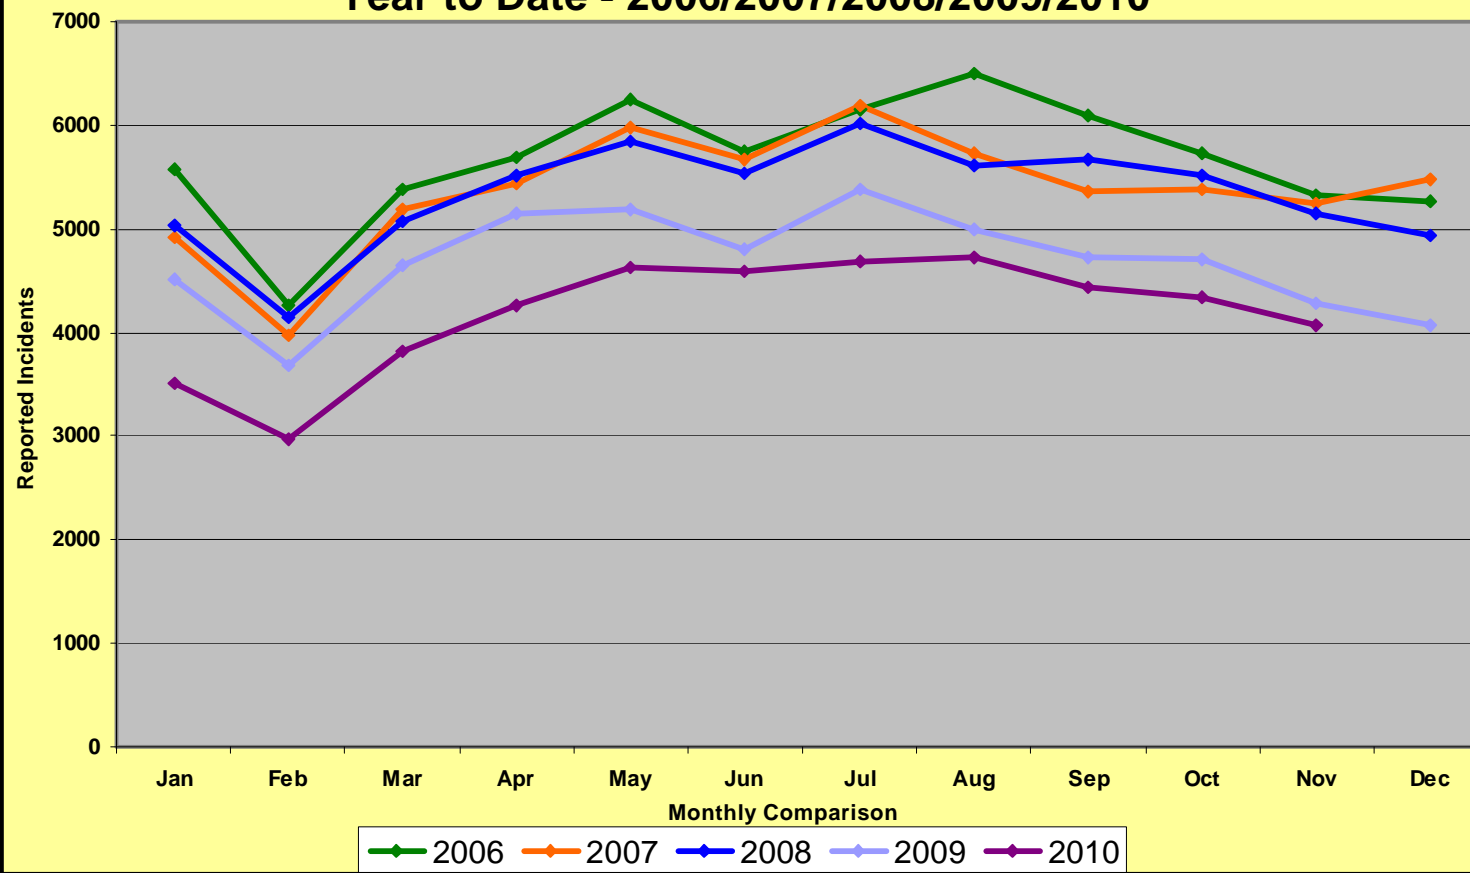

* Part I Violent Crimes reported in the FBI's Uniform Crime Reports are: Murder, Forcible Rape, Robbery, and Aggravated Assault.

** Part I Property Crimes reported in the FBI's Uniform Crime Reports are: Burglary, Larceny-Theft, and Motor Vehicle Theft.

Monthly Comparison

■ 2006 ■ 2007 ■ 2008 ■ 2009 ■ 2010

**Memphis Police Department
Part I Property Crime
November 2006/2007/2008/2009/2010**

Memphis Police Department Part I Crimes

Year To Date - 2006/2007/2008/2009/2010

Memphis Police Department Part I Violent Crimes Year To Date - 2006/2007/2008/2009/2010

Memphis Police Department Part I Property Crimes Year To Date - 2006/2007/2008/2009/2010

Memphis Police Department Part I Crimes Year to Date - 2006/2007/2008/2009/2010