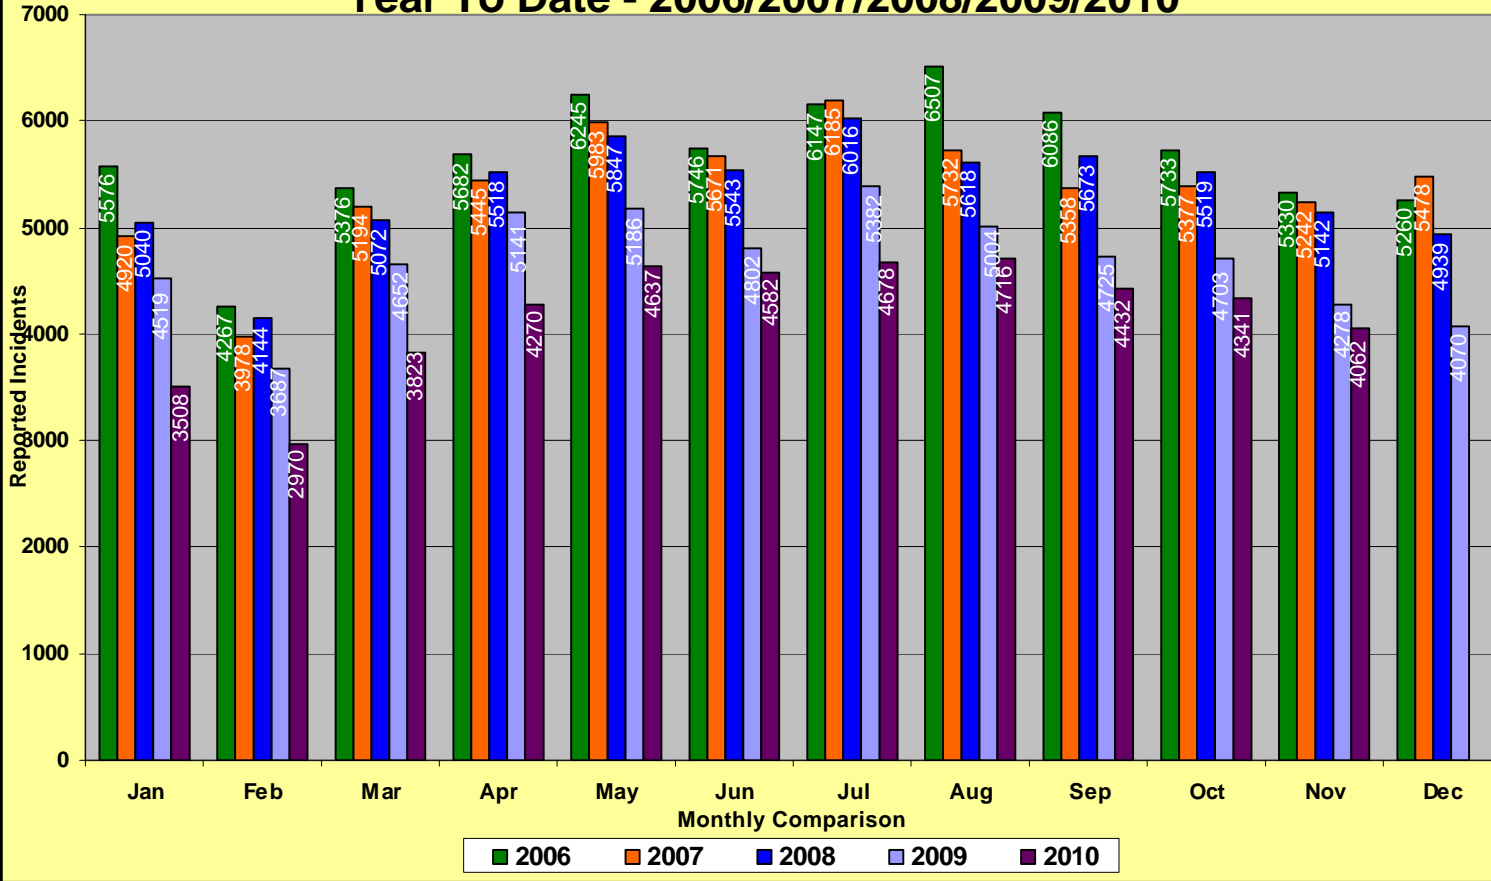

**MEMPHIS POLICE DEPARTMENT
Blue C.R.U.S.H.™ TRAC**

YEAR TO DATE

Total Part I Crime												
	Jan	Feb	Mar	Apr	May	Jun	Jul	Aug	Sep	Oct	Nov	Dec
2006	5576	4267	5376	5682	6245	5746	6147	6507	6086	5733	5330	5260
2007	4920	3978	5194	5445	5983	5671	6185	5732	5358	5377	5242	5478
2008	5040	4144	5072	5518	5847	5543	6016	5618	5673	5519	5142	4939
2009	4519	3687	4652	5141	5186	4802	5382	5004	4725	4703	4278	4070
2010	3508	2970	3823	4270	4637	4582	4678	4716	4432	4341	4062	
Part I Violent Crime*												
	Jan	Feb	Mar	Apr	May	Jun	Jul	Aug	Sep	Oct	Nov	Dec
2006	997	730	920	1030	1092	1082	1116	1122	1048	935	878	858
2007	794	707	940	955	1132	1013	947	977	1040	913	880	923
2008	769	698	861	957	1076	993	1055	938	1058	957	878	793
2009	784	640	862	942	953	928	1008	896	837	805	704	622
2010	577	463	696	759	865	771	846	752	751	696	606	
Part I Property Crime**												
	Jan	Feb	Mar	Apr	May	Jun	Jul	Aug	Sep	Oct	Nov	Dec
2006	4579	3537	4456	4652	5153	4664	5031	5385	5038	4798	4452	4402
2007	4126	3271	4254	4490	4851	4658	5238	4755	4318	4464	4362	4555
2008	4271	3446	4211	4561	4771	4550	4961	4680	4615	4562	4264	4146
2009	3735	3047	3790	4199	4233	3874	4374	4108	3888	3898	3574	3448
2010	2931	2507	3127	3511	3772	3811	3832	3964	3681	3645	3456	

* Part I Violent Crimes reported in the FBI's Uniform Crime Reports are: Murder, Forcible Rape, Robbery, and Aggravated Assault.

** Part I Property Crimes reported in the FBI's Uniform Crime Reports are: Burglary, Larceny-Theft, and Motor Vehicle Theft.

Monthly Comparison

■ 2006 ■ 2007 ■ 2008 ■ 2009 ■ 2010

**Memphis Police Department
Part I Property Crime
November 2006/2007/2008/2009/2010**

Memphis Police Department Part I Crimes

Year To Date - 2006/2007/2008/2009/2010

Memphis Police Department Part I Violent Crimes Year To Date - 2006/2007/2008/2009/2010

Memphis Police Department Part I Property Crimes Year To Date - 2006/2007/2008/2009/2010

Memphis Police Department Part I Crimes Year to Date - 2006/2007/2008/2009/2010