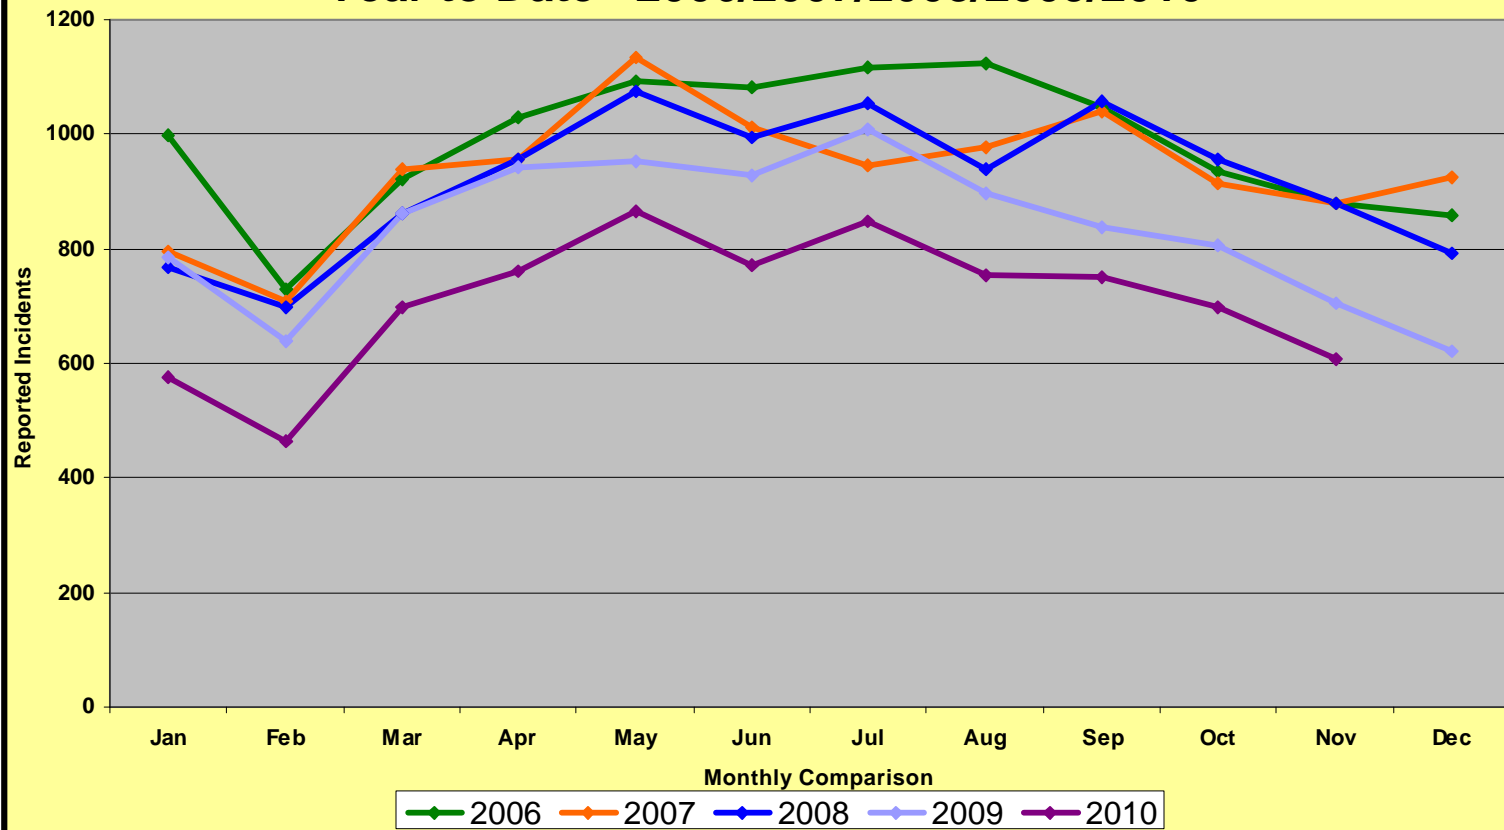

Memphis Police Department Part I Violent Crimes Year To Date - 2006/2007/2008/2009/2010

Memphis Police Department Part I Property Crimes Year To Date - 2006/2007/2008/2009/2010

Memphis Police Department Part I Crimes Year to Date - 2006/2007/2008/2009/2010

MemphisPolice Department Part 1 Violent Crimes Year to Date - 2006/2007/2008/2009/2010

Memphis Police Department Part I Property Crimes Year to Date - 2006/2007/2008/2009/2010