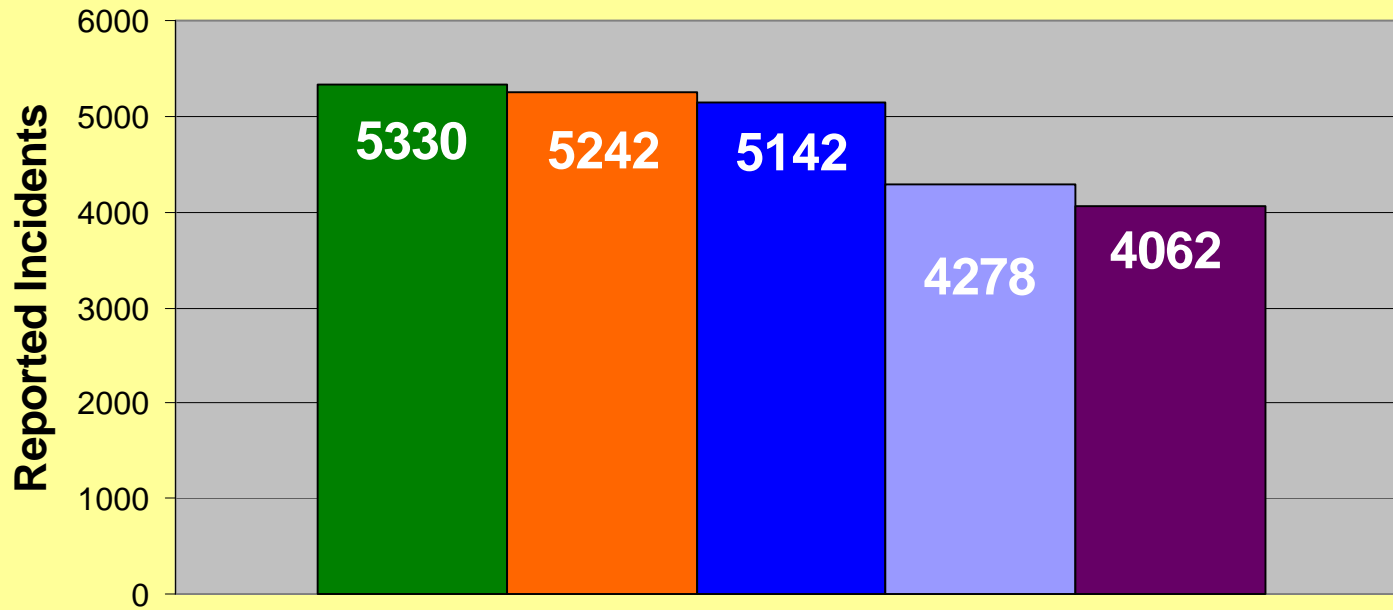

**Memphis Police Department
Part I Crimes
November 2006/2007/2008/2009/2010**

Monthly Comparison

■ 2006 ■ 2007 ■ 2008 ■ 2009 ■ 2010