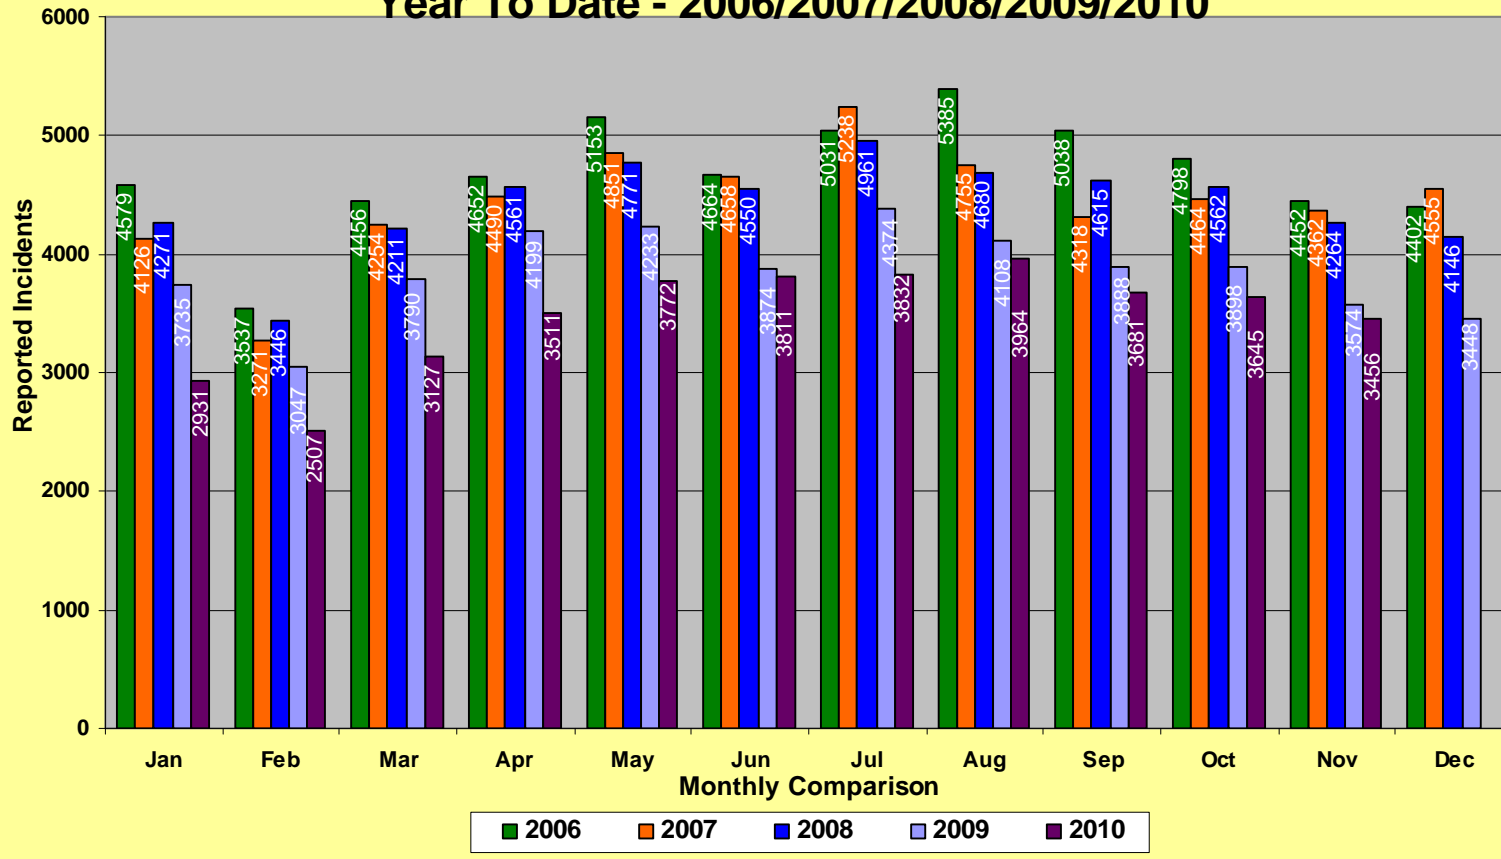

**MEMPHIS POLICE DEPARTMENT
Blue C.R.U.S.H.™ TRAC**

YEAR TO DATE

Total Part I Crime												
	Jan	Feb	Mar	Apr	May	Jun	Jul	Aug	Sep	Oct	Nov	Dec
2006	5576	4267	5376	5682	6245	5746	6147	6507	6086	5733	5330	5260
2007	4920	3978	5194	5445	5983	5671	6185	5732	5358	5377	5242	5478
2008	5040	4144	5072	5518	5847	5543	6016	5618	5673	5519	5142	4939
2009	4519	3687	4652	5141	5186	4802	5382	5004	4725	4703	4278	4070
2010	3508	2970	3823	4270	4637	4582	4678	4716	4432	4341	4062	
Part I Violent Crime*												
	Jan	Feb	Mar	Apr	May	Jun	Jul	Aug	Sep	Oct	Nov	Dec
2006	997	730	920	1030	1092	1082	1116	1122	1048	935	878	858
2007	794	707	940	955	1132	1013	947	977	1040	913	880	923
2008	769	698	861	957	1076	993	1055	938	1058	957	878	793
2009	784	640	862	942	953	928	1008	896	837	805	704	622
2010	577	463	696	759	865	771	846	752	751	696	606	
Part I Property Crime**												
	Jan	Feb	Mar	Apr	May	Jun	Jul	Aug	Sep	Oct	Nov	Dec
2006	4579	3537	4456	4652	5153	4664	5031	5385	5038	4798	4452	4402
2007	4126	3271	4254	4490	4851	4658	5238	4755	4318	4464	4362	4555
2008	4271	3446	4211	4561	4771	4550	4961	4680	4615	4562	4264	4146
2009	3735	3047	3790	4199	4233	3874	4374	4108	3888	3898	3574	3448
2010	2931	2507	3127	3511	3772	3811	3832	3964	3681	3645	3456	

* Part I Violent Crimes reported in the FBI's Uniform Crime Reports are: Murder, Forcible Rape, Robbery, and Aggravated Assault.

** Part I Property Crimes reported in the FBI's Uniform Crime Reports are: Burglary, Larceny-Theft, and Motor Vehicle Theft.

Monthly Comparison

■ 2006 ■ 2007 ■ 2008 ■ 2009 ■ 2010

**Memphis Police Department
Part I Property Crime
November 2006/2007/2008/2009/2010**

Memphis Police Department Part I Crimes

Year To Date - 2006/2007/2008/2009/2010

Memphis Police Department Part I Violent Crimes Year To Date - 2006/2007/2008/2009/2010

Memphis Police Department Part I Property Crimes Year To Date - 2006/2007/2008/2009/2010

Memphis Police Department Part I Crimes Year to Date - 2006/2007/2008/2009/2010