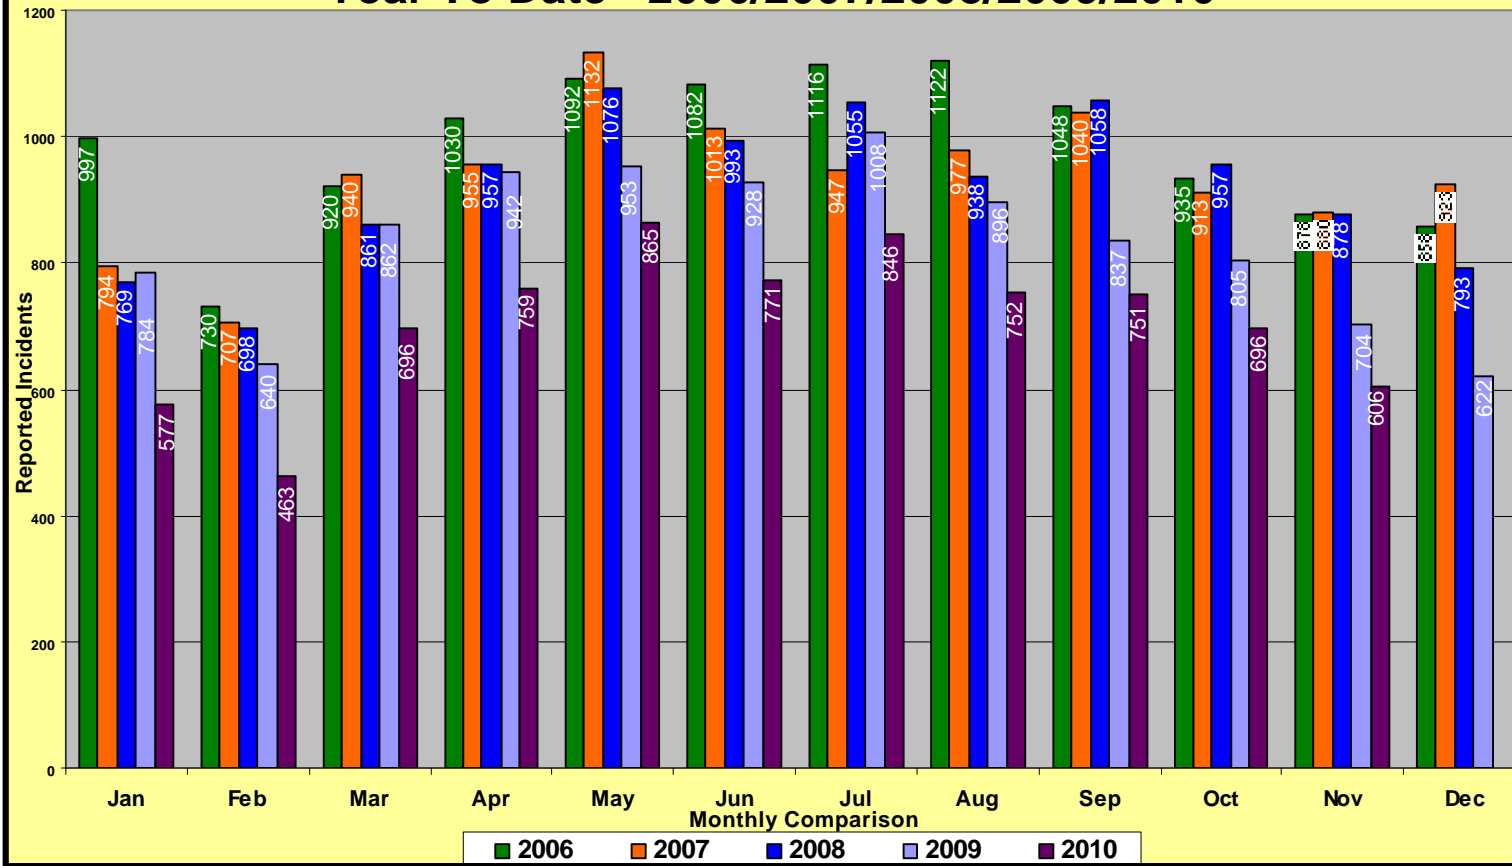

**MEMPHIS POLICE DEPARTMENT
Blue C.R.U.S.H.™ TRAC**

YEAR TO DATE

Total Part I Crime												
	Jan	Feb	Mar	Apr	May	Jun	Jul	Aug	Sep	Oct	Nov	Dec
2006	5576	4267	5376	5682	6245	5746	6147	6507	6086	5733	5330	5260
2007	4920	3978	5194	5445	5983	5671	6185	5732	5358	5377	5242	5478
2008	5040	4144	5072	5518	5847	5543	6016	5618	5673	5519	5142	4939
2009	4519	3687	4652	5141	5186	4802	5382	5004	4725	4703	4278	4070
2010	3508	2970	3823	4270	4637	4582	4678	4716	4432	4341	4062	
Part I Violent Crime*												
	Jan	Feb	Mar	Apr	May	Jun	Jul	Aug	Sep	Oct	Nov	Dec
2006	997	730	920	1030	1092	1082	1116	1122	1048	935	878	858
2007	794	707	940	955	1132	1013	947	977	1040	913	880	923
2008	769	698	861	957	1076	993	1055	938	1058	957	878	793
2009	784	640	862	942	953	928	1008	896	837	805	704	622
2010	577	463	696	759	865	771	846	752	751	696	606	
Part I Property Crime**												
	Jan	Feb	Mar	Apr	May	Jun	Jul	Aug	Sep	Oct	Nov	Dec
2006	4579	3537	4456	4652	5153	4664	5031	5385	5038	4798	4452	4402
2007	4126	3271	4254	4490	4851	4658	5238	4755	4318	4464	4362	4555
2008	4271	3446	4211	4561	4771	4550	4961	4680	4615	4562	4264	4146
2009	3735	3047	3790	4199	4233	3874	4374	4108	3888	3898	3574	3448
2010	2931	2507	3127	3511	3772	3811	3832	3964	3681	3645	3456	

* Part I Violent Crimes reported in the FBI's Uniform Crime Reports are: Murder, Forcible Rape, Robbery, and Aggravated Assault.

** Part I Property Crimes reported in the FBI's Uniform Crime Reports are: Burglary, Larceny-Theft, and Motor Vehicle Theft.

Monthly Comparison

■ 2006 ■ 2007 ■ 2008 ■ 2009 ■ 2010

**Memphis Police Department
Part I Property Crime
November 2006/2007/2008/2009/2010**

Memphis Police Department Part I Crimes

Year To Date - 2006/2007/2008/2009/2010

Memphis Police Department Part I Violent Crimes Year To Date - 2006/2007/2008/2009/2010

Memphis Police Department Part I Property Crimes Year To Date - 2006/2007/2008/2009/2010

Memphis Police Department Part I Crimes Year to Date - 2006/2007/2008/2009/2010