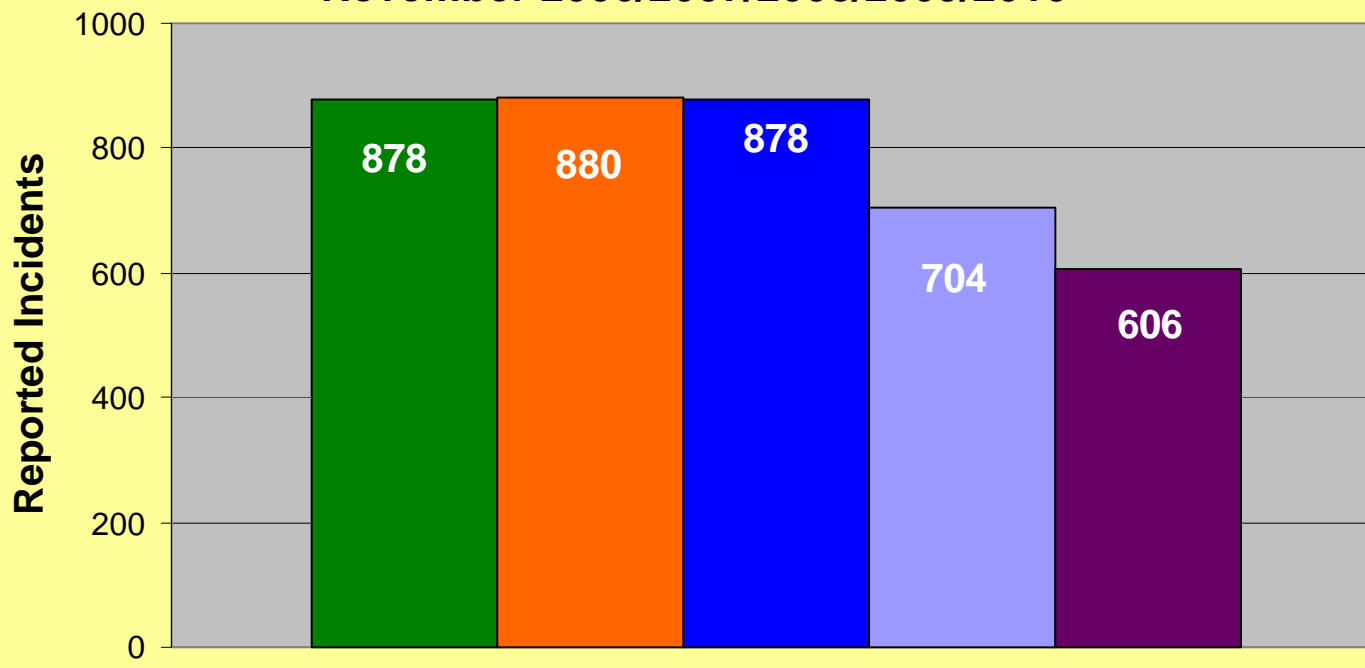

**Memphis Police Department
Part I Violent Crimes
November 2006/2007/2008/2009/2010**

Monthly Comparison

■ 2006 ■ 2007 ■ 2008 ■ 2009 ■ 2010