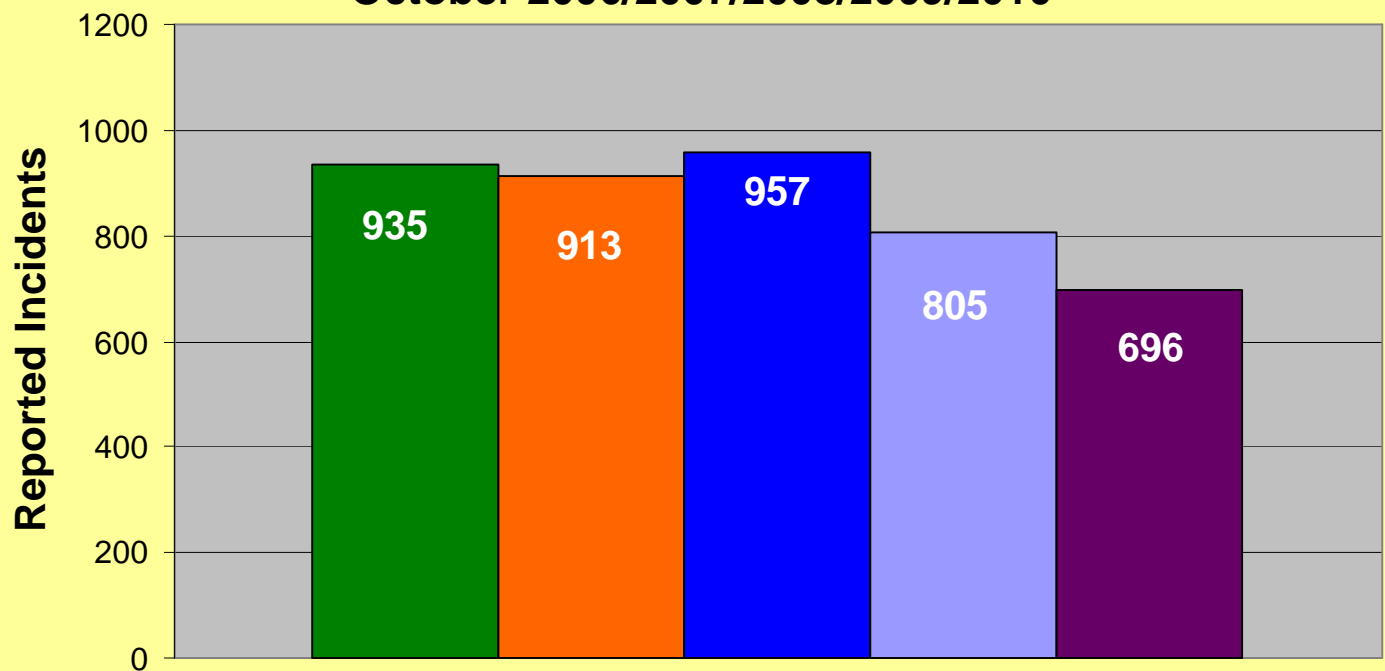

**Memphis Police Department
Part I Violent Crimes
October 2006/2007/2008/2009/2010**

Monthly Comparison

■ 2006 ■ 2007 ■ 2008 ■ 2009 ■ 2010