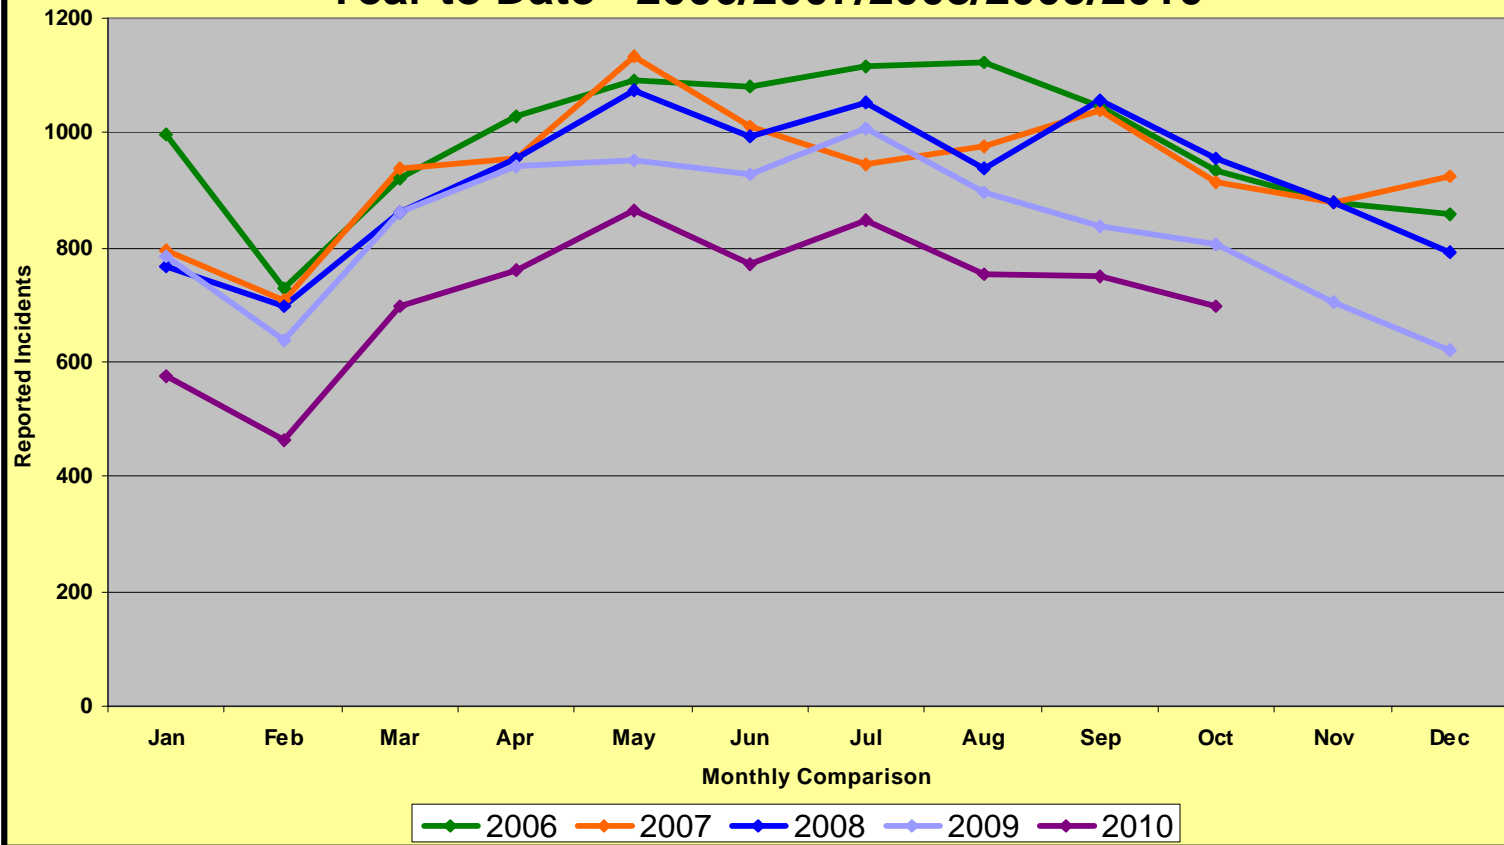

* Part I Violent Crimes reported in the FBI's Uniform Crime Reports are: Murder, Forcible Rape, Robbery, and Aggravated Assault.

** Part I Property Crimes reported in the FBI's Uniform Crime Reports are: Burglary, Larceny-Theft, and Motor Vehicle Theft.

**Memphis Police Department
Part I Crimes
October 2006/2007/2008/2009/2010**

**Memphis Police Department
Part I Violent Crimes
October 2006/2007/2008/2009/2010**

Monthly Comparison

■ 2006 ■ 2007 ■ 2008 ■ 2009 ■ 2010

**Memphis Police Department
Part I Property Crime
October 2006/2007/2008/2009/2010**

Memphis Police Department Part I Crimes Year To Date - 2006/2007/2008/2009/2010

Memphis Police Department Part I Violent Crimes Year To Date - 2006/2007/2008/2009/2010

Memphis Police Department Part I Property Crimes Year To Date - 2006/2007/2008/2009/2010

Memphis Police Department Part I Crimes Year to Date - 2006/2007/2008/2009/2010

MemphisPolice Department Part 1 Violent Crimes Year to Date - 2006/2007/2008/2009/2010