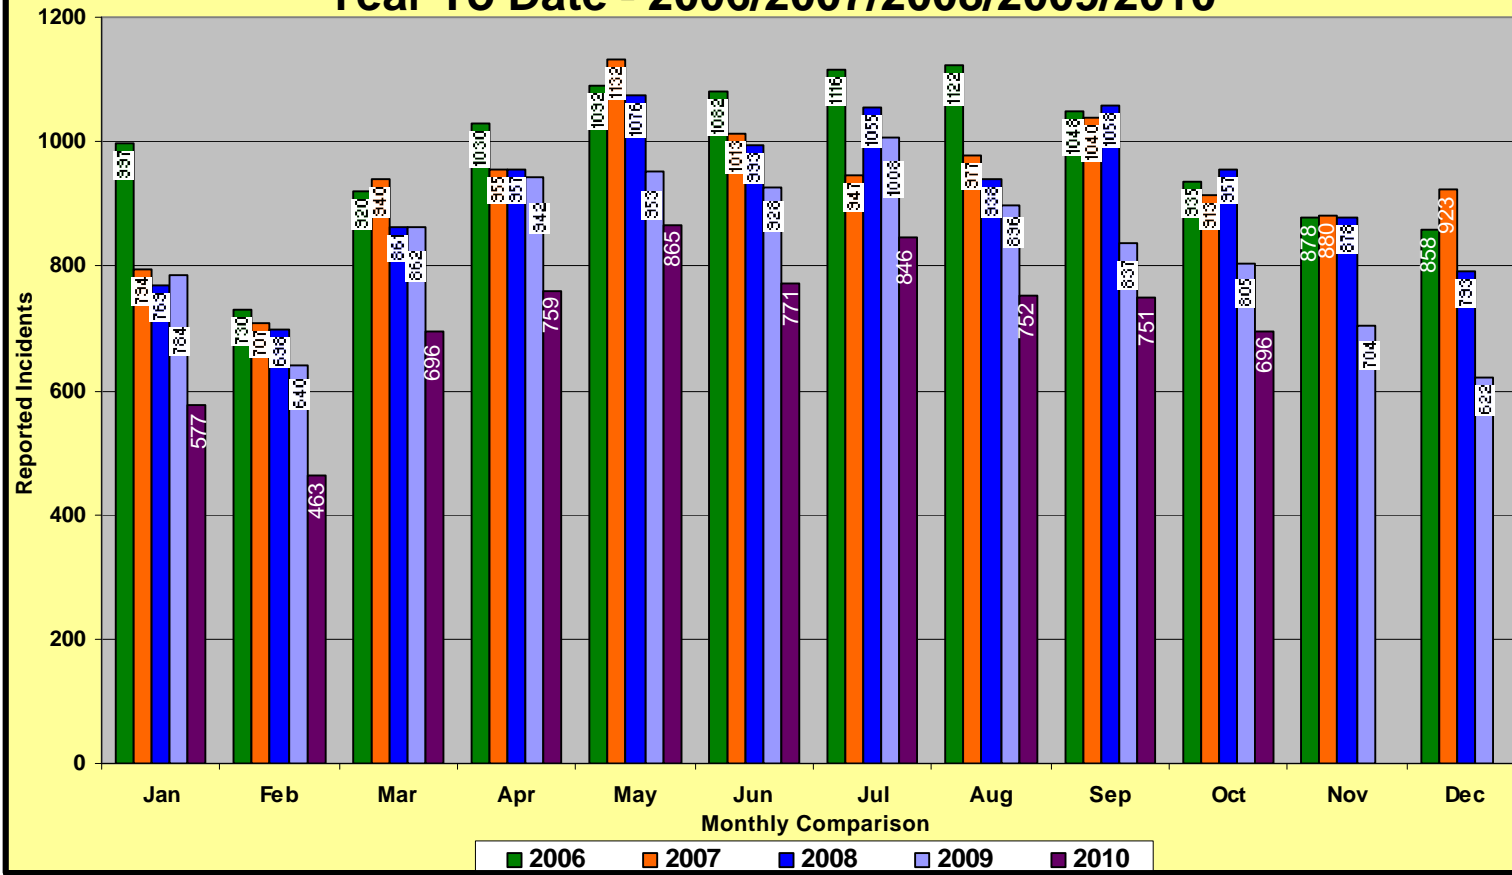

**MEMPHIS POLICE DEPARTMENT
Blue C.R.U.S.H.™ TRAC**

YEAR TO DATE

Total Part I Crime												
	Jan	Feb	Mar	Apr	May	Jun	Jul	Aug	Sep	Oct	Nov	Dec
2006	5576	4267	5376	5682	6245	5746	6147	6507	6086	5733	5330	5260
2007	4920	3978	5194	5445	5983	5671	6185	5732	5358	5377	5242	5478
2008	5040	4144	5072	5518	5847	5543	6016	5618	5673	5519	5142	4939
2009	4519	3687	4652	5141	5186	4802	5382	5004	4725	4703	4278	4070
2010	3508	2970	3823	4270	4637	4582	4678	4716	4432	4341		
Part I Violent Crime*												
	Jan	Feb	Mar	Apr	May	Jun	Jul	Aug	Sep	Oct	Nov	Dec
2006	997	730	920	1030	1092	1082	1116	1122	1048	935	878	858
2007	794	707	940	955	1132	1013	947	977	1040	913	880	923
2008	769	698	861	957	1076	993	1055	938	1058	957	878	793
2009	784	640	862	942	953	928	1008	896	837	805	704	622
2010	577	463	696	759	865	771	846	752	751	696		
Part I Property Crime**												
	Jan	Feb	Mar	Apr	May	Jun	Jul	Aug	Sep	Oct	Nov	Dec
2006	4579	3537	4456	4652	5153	4664	5031	5385	5038	4798	4452	4402
2007	4126	3271	4254	4490	4851	4658	5238	4755	4318	4464	4362	4555
2008	4271	3446	4211	4561	4771	4550	4961	4680	4615	4562	4264	4146
2009	3735	3047	3790	4199	4233	3874	4374	4108	3888	3898	3574	3448
2010	2931	2507	3127	3511	3772	3811	3832	3964	3681	3645		

* Part I Violent Crimes reported in the FBI's Uniform Crime Reports are: Murder, Forcible Rape, Robbery, and Aggravated Assault.

** Part I Property Crimes reported in the FBI's Uniform Crime Reports are: Burglary, Larceny-Theft, and Motor Vehicle Theft.

**Memphis Police Department
Part I Crimes
October 2006/2007/2008/2009/2010**

**Memphis Police Department
Part I Violent Crimes
October 2006/2007/2008/2009/2010**

Monthly Comparison

■ 2006 ■ 2007 ■ 2008 ■ 2009 ■ 2010

**Memphis Police Department
Part I Property Crime
October 2006/2007/2008/2009/2010**

Memphis Police Department Part I Crimes Year To Date - 2006/2007/2008/2009/2010

Memphis Police Department Part I Violent Crimes Year To Date - 2006/2007/2008/2009/2010