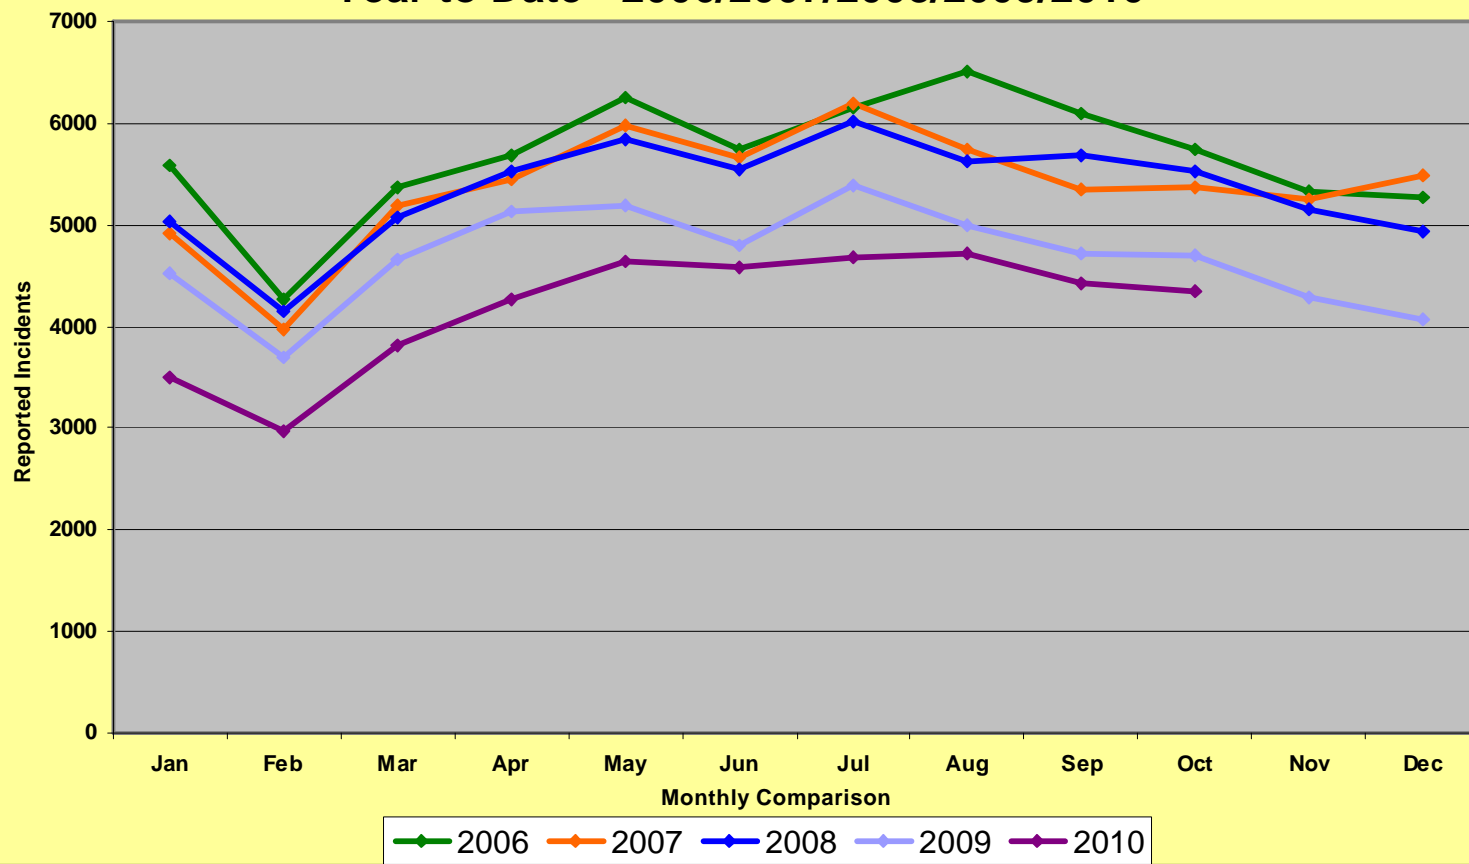

* Part I Violent Crimes reported in the FBI's Uniform Crime Reports are: Murder, Forcible Rape, Robbery, and Aggravated Assault.

** Part I Property Crimes reported in the FBI's Uniform Crime Reports are: Burglary, Larceny-Theft, and Motor Vehicle Theft.

**Memphis Police Department
Part I Crimes
October 2006/2007/2008/2009/2010**

**Memphis Police Department
Part I Violent Crimes
October 2006/2007/2008/2009/2010**

Monthly Comparison

■ 2006 ■ 2007 ■ 2008 ■ 2009 ■ 2010

**Memphis Police Department
Part I Property Crime
October 2006/2007/2008/2009/2010**

Memphis Police Department Part I Crimes Year To Date - 2006/2007/2008/2009/2010

Memphis Police Department Part I Violent Crimes Year To Date - 2006/2007/2008/2009/2010

Memphis Police Department Part I Property Crimes Year To Date - 2006/2007/2008/2009/2010

Memphis Police Department Part I Crimes Year to Date - 2006/2007/2008/2009/2010

MemphisPolice Department Part 1 Violent Crimes Year to Date - 2006/2007/2008/2009/2010