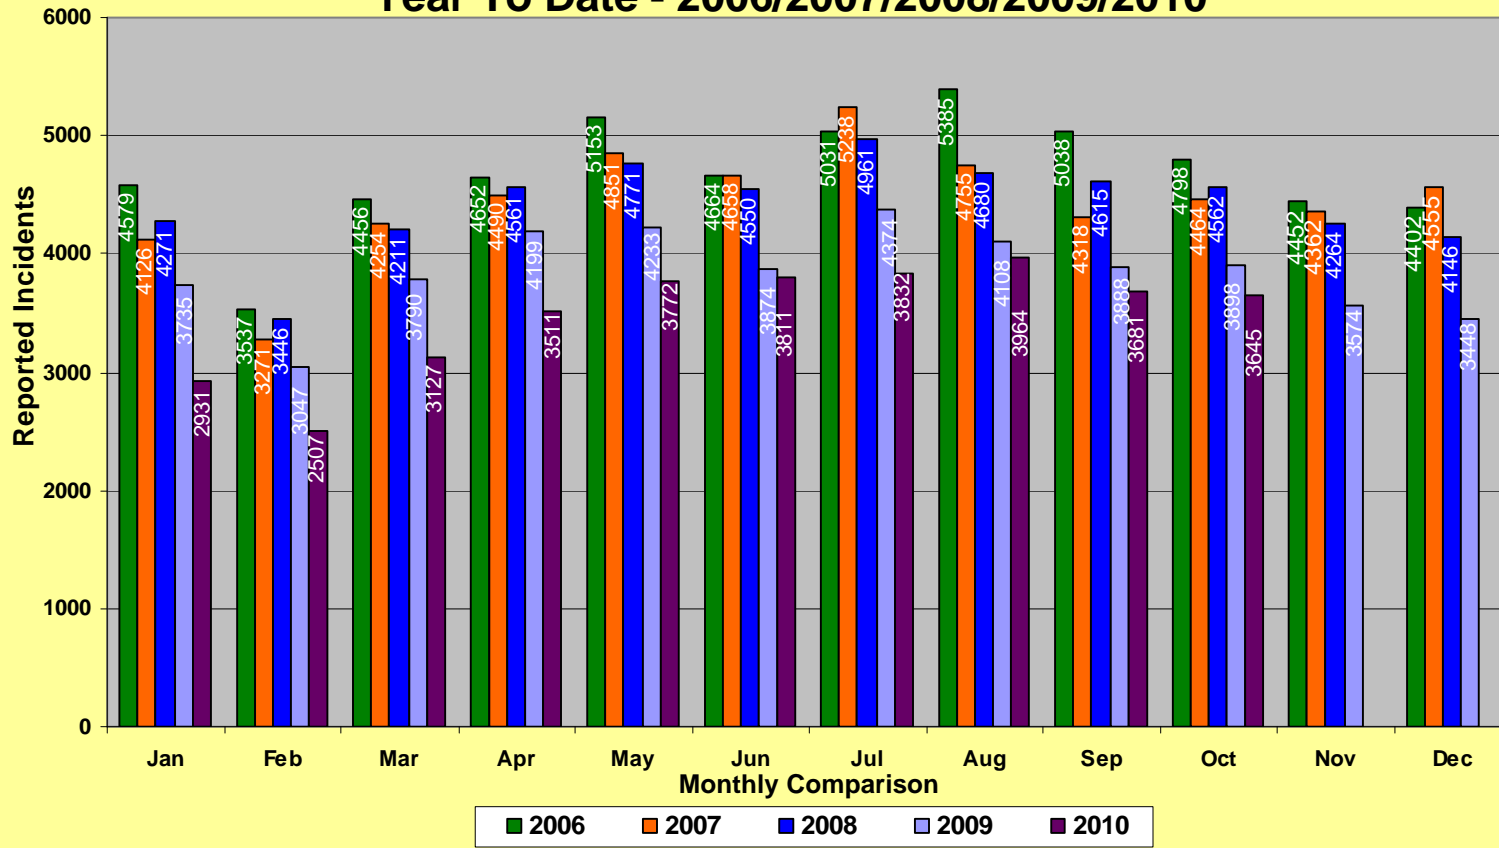

* Part I Violent Crimes reported in the FBI's Uniform Crime Reports are: Murder, Forcible Rape, Robbery, and Aggravated Assault.

** Part I Property Crimes reported in the FBI's Uniform Crime Reports are: Burglary, Larceny-Theft, and Motor Vehicle Theft.

**Memphis Police Department
Part I Crimes
October 2006/2007/2008/2009/2010**

**Memphis Police Department
Part I Violent Crimes
October 2006/2007/2008/2009/2010**

Monthly Comparison

■ 2006 ■ 2007 ■ 2008 ■ 2009 ■ 2010

**Memphis Police Department
Part I Property Crime
October 2006/2007/2008/2009/2010**

Memphis Police Department Part I Crimes Year To Date - 2006/2007/2008/2009/2010

Memphis Police Department Part I Violent Crimes Year To Date - 2006/2007/2008/2009/2010

Memphis Police Department Part I Property Crimes Year To Date - 2006/2007/2008/2009/2010

Memphis Police Department Part I Crimes Year to Date - 2006/2007/2008/2009/2010

MemphisPolice Department Part 1 Violent Crimes Year to Date - 2006/2007/2008/2009/2010