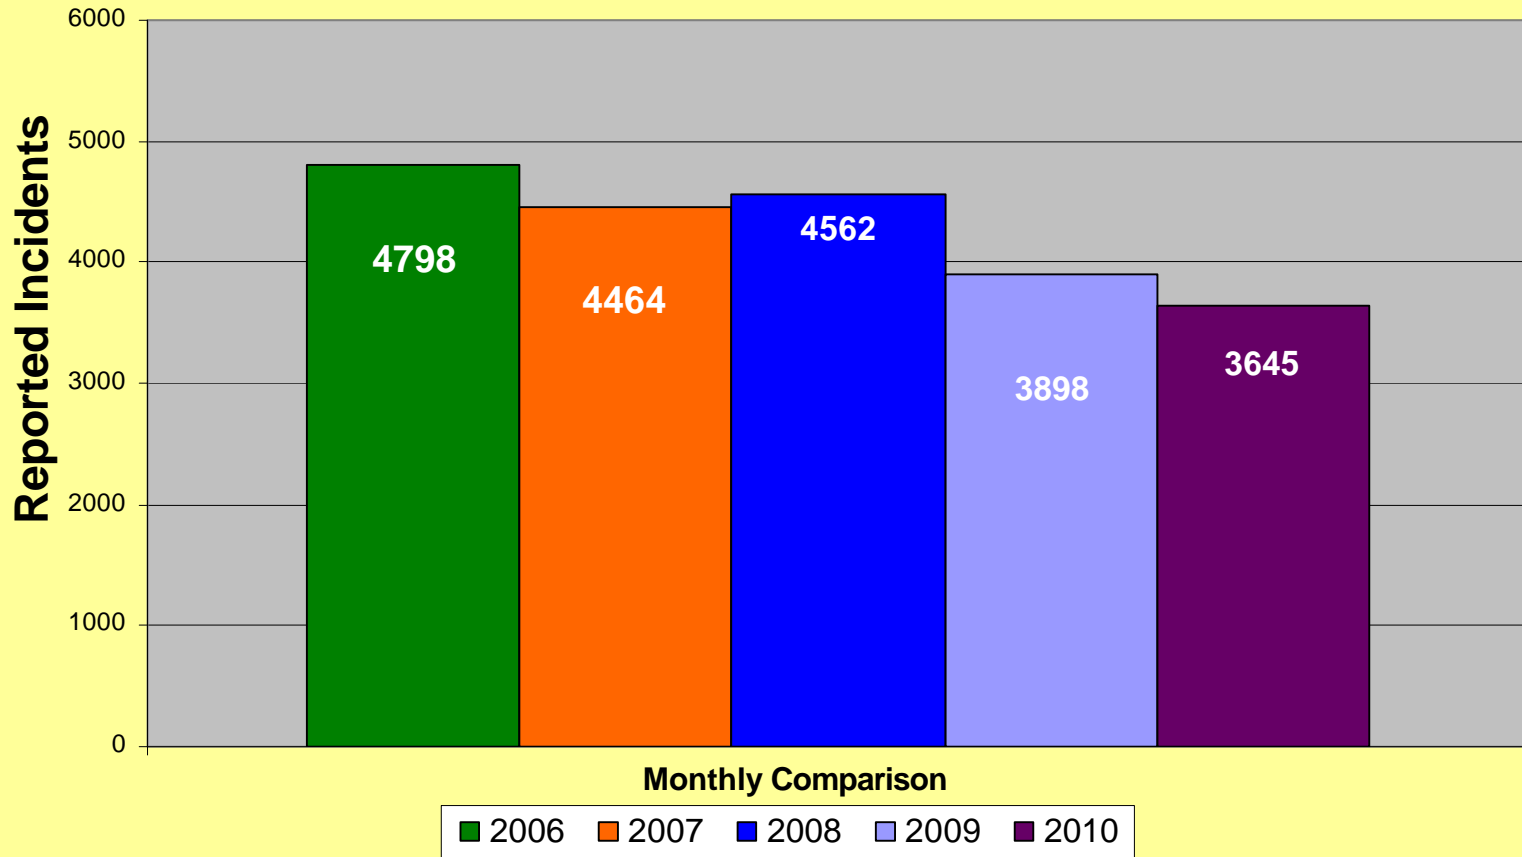

**MEMPHIS POLICE DEPARTMENT
Blue C.R.U.S.H.™ TRAC**

YEAR TO DATE

Total Part I Crime												
	Jan	Feb	Mar	Apr	May	Jun	Jul	Aug	Sep	Oct	Nov	Dec
2006	5576	4267	5376	5682	6245	5746	6147	6507	6086	5733	5330	5260
2007	4920	3978	5194	5445	5983	5671	6185	5732	5358	5377	5242	5478
2008	5040	4144	5072	5518	5847	5543	6016	5618	5673	5519	5142	4939
2009	4519	3687	4652	5141	5186	4802	5382	5004	4725	4703	4278	4070
2010	3508	2970	3823	4270	4637	4582	4678	4716	4432	4341		
Part I Violent Crime*												
	Jan	Feb	Mar	Apr	May	Jun	Jul	Aug	Sep	Oct	Nov	Dec
2006	997	730	920	1030	1092	1082	1116	1122	1048	935	878	858
2007	794	707	940	955	1132	1013	947	977	1040	913	880	923
2008	769	698	861	957	1076	993	1055	938	1058	957	878	793
2009	784	640	862	942	953	928	1008	896	837	805	704	622
2010	577	463	696	759	865	771	846	752	751	696		
Part I Property Crime**												
	Jan	Feb	Mar	Apr	May	Jun	Jul	Aug	Sep	Oct	Nov	Dec
2006	4579	3537	4456	4652	5153	4664	5031	5385	5038	4798	4452	4402
2007	4126	3271	4254	4490	4851	4658	5238	4755	4318	4464	4362	4555
2008	4271	3446	4211	4561	4771	4550	4961	4680	4615	4562	4264	4146
2009	3735	3047	3790	4199	4233	3874	4374	4108	3888	3898	3574	3448
2010	2931	2507	3127	3511	3772	3811	3832	3964	3681	3645		

* Part I Violent Crimes reported in the FBI's Uniform Crime Reports are: Murder, Forcible Rape, Robbery, and Aggravated Assault.

** Part I Property Crimes reported in the FBI's Uniform Crime Reports are: Burglary, Larceny-Theft, and Motor Vehicle Theft.

**Memphis Police Department
Part I Crimes
October 2006/2007/2008/2009/2010**

**Memphis Police Department
Part I Violent Crimes
October 2006/2007/2008/2009/2010**

Monthly Comparison

■ 2006 ■ 2007 ■ 2008 ■ 2009 ■ 2010

**Memphis Police Department
Part I Property Crime
October 2006/2007/2008/2009/2010**

Memphis Police Department Part I Crimes Year To Date - 2006/2007/2008/2009/2010

Memphis Police Department Part I Violent Crimes Year To Date - 2006/2007/2008/2009/2010