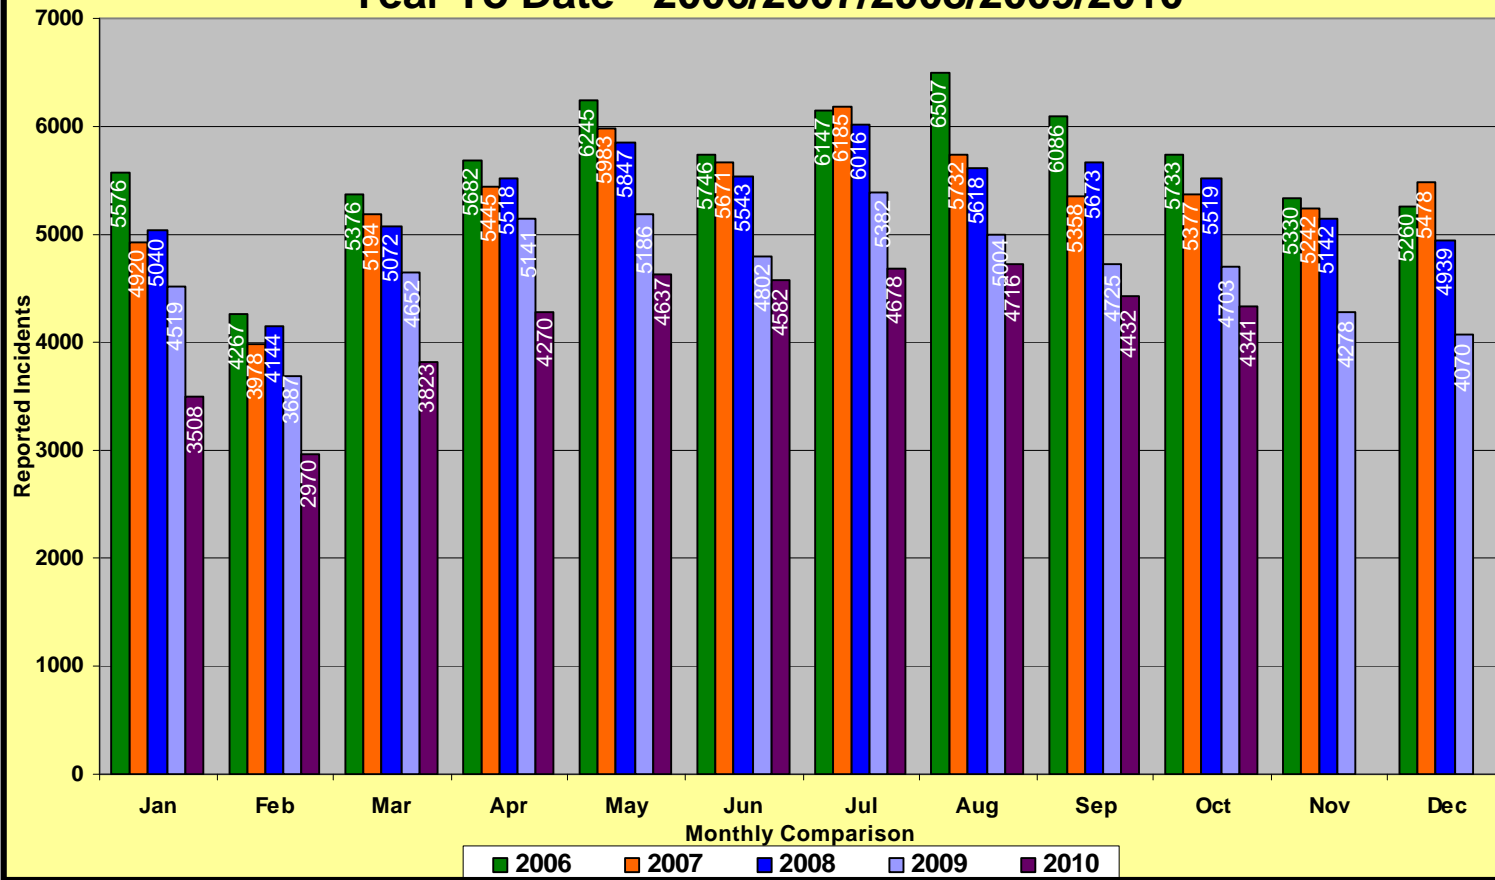

**MEMPHIS POLICE DEPARTMENT
Blue C.R.U.S.H.™ TRAC**

YEAR TO DATE

Total Part I Crime												
	Jan	Feb	Mar	Apr	May	Jun	Jul	Aug	Sep	Oct	Nov	Dec
2006	5576	4267	5376	5682	6245	5746	6147	6507	6086	5733	5330	5260
2007	4920	3978	5194	5445	5983	5671	6185	5732	5358	5377	5242	5478
2008	5040	4144	5072	5518	5847	5543	6016	5618	5673	5519	5142	4939
2009	4519	3687	4652	5141	5186	4802	5382	5004	4725	4703	4278	4070
2010	3508	2970	3823	4270	4637	4582	4678	4716	4432	4341		
Part I Violent Crime*												
	Jan	Feb	Mar	Apr	May	Jun	Jul	Aug	Sep	Oct	Nov	Dec
2006	997	730	920	1030	1092	1082	1116	1122	1048	935	878	858
2007	794	707	940	955	1132	1013	947	977	1040	913	880	923
2008	769	698	861	957	1076	993	1055	938	1058	957	878	793
2009	784	640	862	942	953	928	1008	896	837	805	704	622
2010	577	463	696	759	865	771	846	752	751	696		
Part I Property Crime**												
	Jan	Feb	Mar	Apr	May	Jun	Jul	Aug	Sep	Oct	Nov	Dec
2006	4579	3537	4456	4652	5153	4664	5031	5385	5038	4798	4452	4402
2007	4126	3271	4254	4490	4851	4658	5238	4755	4318	4464	4362	4555
2008	4271	3446	4211	4561	4771	4550	4961	4680	4615	4562	4264	4146
2009	3735	3047	3790	4199	4233	3874	4374	4108	3888	3898	3574	3448
2010	2931	2507	3127	3511	3772	3811	3832	3964	3681	3645		

* Part I Violent Crimes reported in the FBI's Uniform Crime Reports are: Murder, Forcible Rape, Robbery, and Aggravated Assault.

** Part I Property Crimes reported in the FBI's Uniform Crime Reports are: Burglary, Larceny-Theft, and Motor Vehicle Theft.

**Memphis Police Department
Part I Crimes
October 2006/2007/2008/2009/2010**

**Memphis Police Department
Part I Violent Crimes
October 2006/2007/2008/2009/2010**

Monthly Comparison

■ 2006 ■ 2007 ■ 2008 ■ 2009 ■ 2010

**Memphis Police Department
Part I Property Crime
October 2006/2007/2008/2009/2010**

Memphis Police Department Part I Crimes Year To Date - 2006/2007/2008/2009/2010

Memphis Police Department Part I Violent Crimes Year To Date - 2006/2007/2008/2009/2010