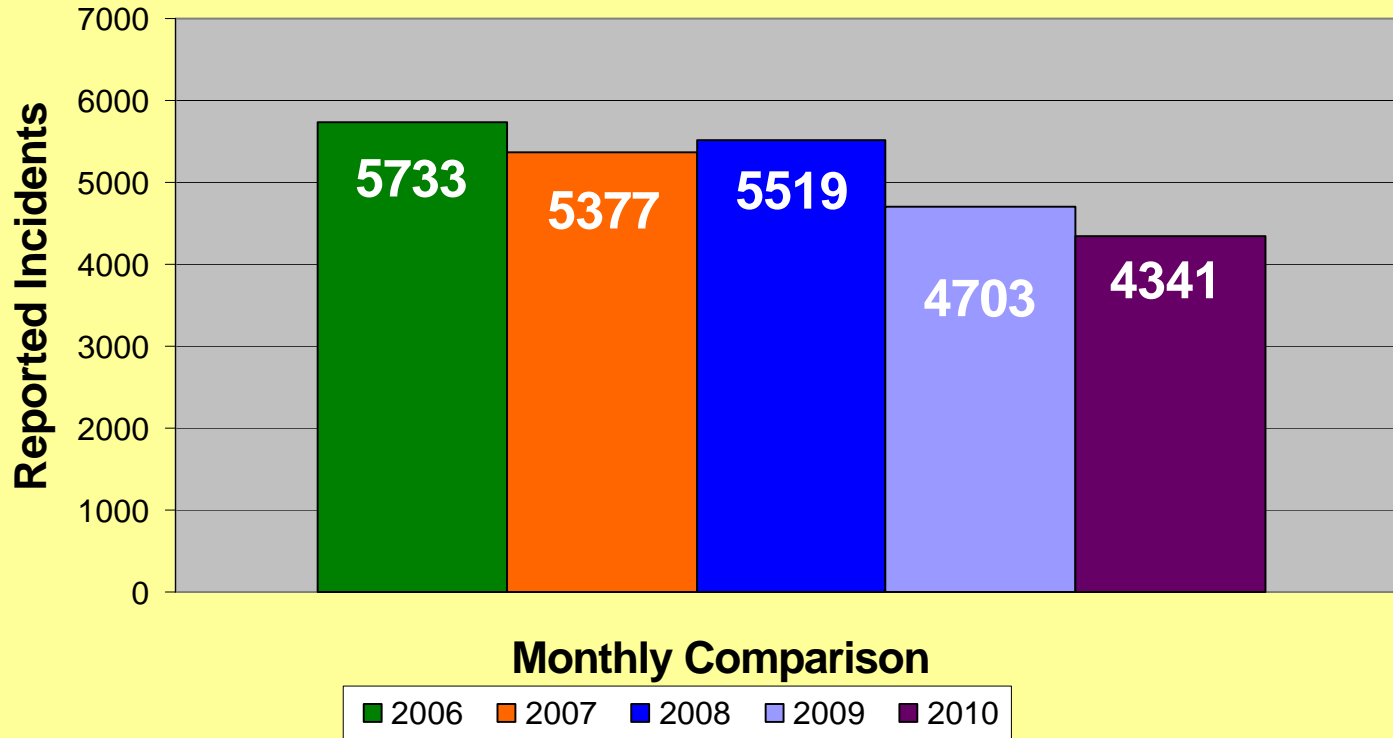

**Memphis Police Department
Part I Crimes
October 2006/2007/2008/2009/2010**