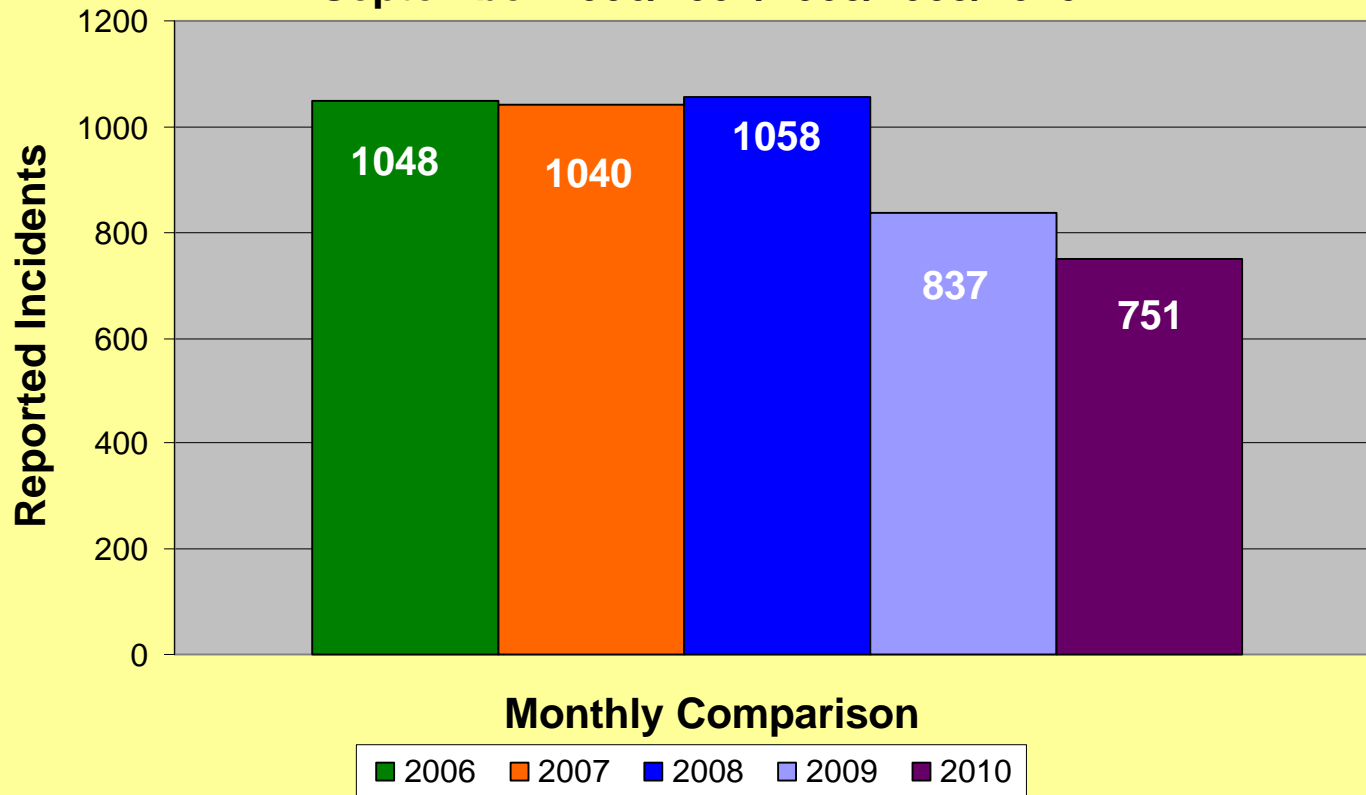

**MEMPHIS POLICE DEPARTMENT
Blue C.R.U.S.H.™ TRAC**

YEAR TO DATE

Total Part I Crime												
	Jan	Feb	Mar	Apr	May	Jun	Jul	Aug	Sep	Oct	Nov	Dec
2006	5576	4267	5376	5682	6245	5746	6147	6507	6086	5733	5330	5260
2007	4920	3978	5194	5445	5983	5671	6185	5732	5358	5377	5242	5478
2008	5040	4144	5072	5518	5847	5543	6016	5618	5673	5519	5142	4939
2009	4519	3687	4652	5141	5186	4802	5382	5004	4725	4703	4278	4070
2010	3508	2970	3823	4270	4637	4582	4678	4716	4432			
Part I Violent Crime*												
	Jan	Feb	Mar	Apr	May	Jun	Jul	Aug	Sep	Oct	Nov	Dec
2006	997	730	920	1030	1092	1082	1116	1122	1048	935	878	858
2007	794	707	940	955	1132	1013	947	977	1040	913	880	923
2008	769	698	861	957	1076	993	1055	938	1058	957	878	793
2009	784	640	862	942	953	928	1008	896	837	805	704	622
2010	577	463	696	759	865	771	846	752	751			
Part I Property Crime**												
	Jan	Feb	Mar	Apr	May	Jun	Jul	Aug	Sep	Oct	Nov	Dec
2006	4579	3537	4456	4652	5153	4664	5031	5385	5038	4798	4452	4402
2007	4126	3271	4254	4490	4851	4658	5238	4755	4318	4464	4362	4555
2008	4271	3446	4211	4561	4771	4550	4961	4680	4615	4562	4264	4146
2009	3735	3047	3790	4199	4233	3874	4374	4108	3888	3898	3574	3448
2010	2931	2507	3127	3511	3772	3811	3832	3964	3681			

* Part I Violent Crimes reported in the FBI's Uniform Crime Reports are: Murder, Forcible Rape, Robbery, and Aggravated Assault.

** Part I Property Crimes reported in the FBI's Uniform Crime Reports are: Burglary, Larceny-Theft, and Motor Vehicle Theft.

**Memphis Police Department
Part I Crimes
September 2006/2007/2008/2009/2010**

**Memphis Police Department
Part I Violent Crimes
September 2006/2007/2008/2009/2010**

**Memphis Police Department
Part I Property Crime
September 2006/2007/2008/2009/2010**

Memphis Police Department Part I Crimes Year To Date - 2006/2007/2008/2009/2010

Memphis Police Department Part I Violent Crimes Year To Date - 2006/2007/2008/2009/2010

Memphis Police Department Part I Property Crimes Year To Date - 2006/2007/2008/2009/2010