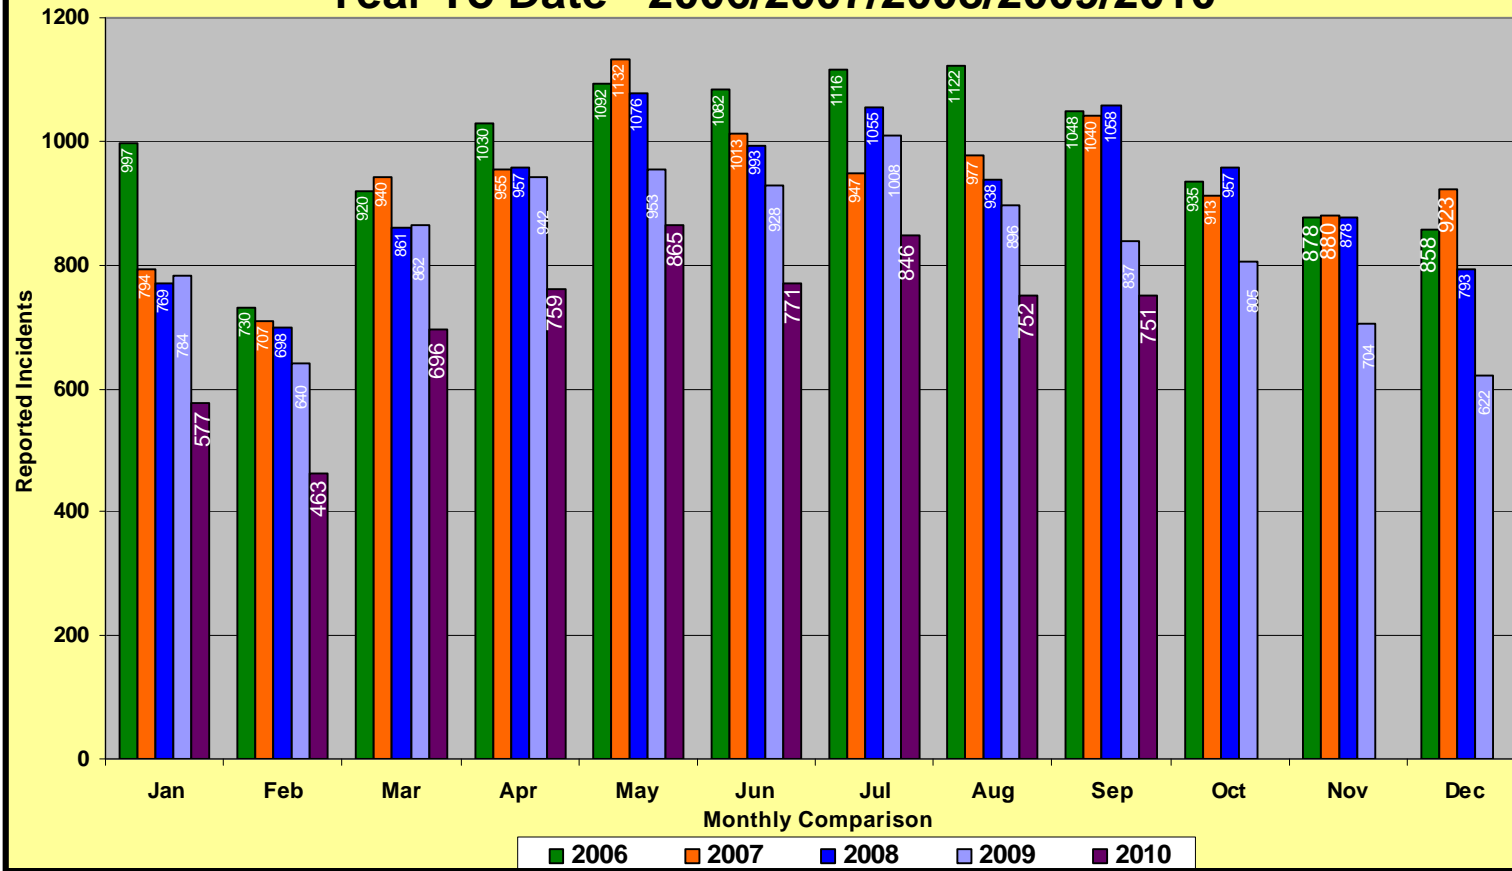

**MEMPHIS POLICE DEPARTMENT
Blue C.R.U.S.H.™ TRAC**

YEAR TO DATE

Total Part I Crime												
	Jan	Feb	Mar	Apr	May	Jun	Jul	Aug	Sep	Oct	Nov	Dec
2006	5576	4267	5376	5682	6245	5746	6147	6507	6086	5733	5330	5260
2007	4920	3978	5194	5445	5983	5671	6185	5732	5358	5377	5242	5478
2008	5040	4144	5072	5518	5847	5543	6016	5618	5673	5519	5142	4939
2009	4519	3687	4652	5141	5186	4802	5382	5004	4725	4703	4278	4070
2010	3508	2970	3823	4270	4637	4582	4678	4716	4432			
Part I Violent Crime*												
	Jan	Feb	Mar	Apr	May	Jun	Jul	Aug	Sep	Oct	Nov	Dec
2006	997	730	920	1030	1092	1082	1116	1122	1048	935	878	858
2007	794	707	940	955	1132	1013	947	977	1040	913	880	923
2008	769	698	861	957	1076	993	1055	938	1058	957	878	793
2009	784	640	862	942	953	928	1008	896	837	805	704	622
2010	577	463	696	759	865	771	846	752	751			
Part I Property Crime**												
	Jan	Feb	Mar	Apr	May	Jun	Jul	Aug	Sep	Oct	Nov	Dec
2006	4579	3537	4456	4652	5153	4664	5031	5385	5038	4798	4452	4402
2007	4126	3271	4254	4490	4851	4658	5238	4755	4318	4464	4362	4555
2008	4271	3446	4211	4561	4771	4550	4961	4680	4615	4562	4264	4146
2009	3735	3047	3790	4199	4233	3874	4374	4108	3888	3898	3574	3448
2010	2931	2507	3127	3511	3772	3811	3832	3964	3681			

* Part I Violent Crimes reported in the FBI's Uniform Crime Reports are: Murder, Forcible Rape, Robbery, and Aggravated Assault.

** Part I Property Crimes reported in the FBI's Uniform Crime Reports are: Burglary, Larceny-Theft, and Motor Vehicle Theft.

**Memphis Police Department
Part I Crimes
September 2006/2007/2008/2009/2010**

**Memphis Police Department
Part I Violent Crimes
September 2006/2007/2008/2009/2010**

**Memphis Police Department
Part I Property Crime
September 2006/2007/2008/2009/2010**

Memphis Police Department Part I Crimes Year To Date - 2006/2007/2008/2009/2010

Memphis Police Department Part I Violent Crimes Year To Date - 2006/2007/2008/2009/2010

Memphis Police Department Part I Property Crimes Year To Date - 2006/2007/2008/2009/2010