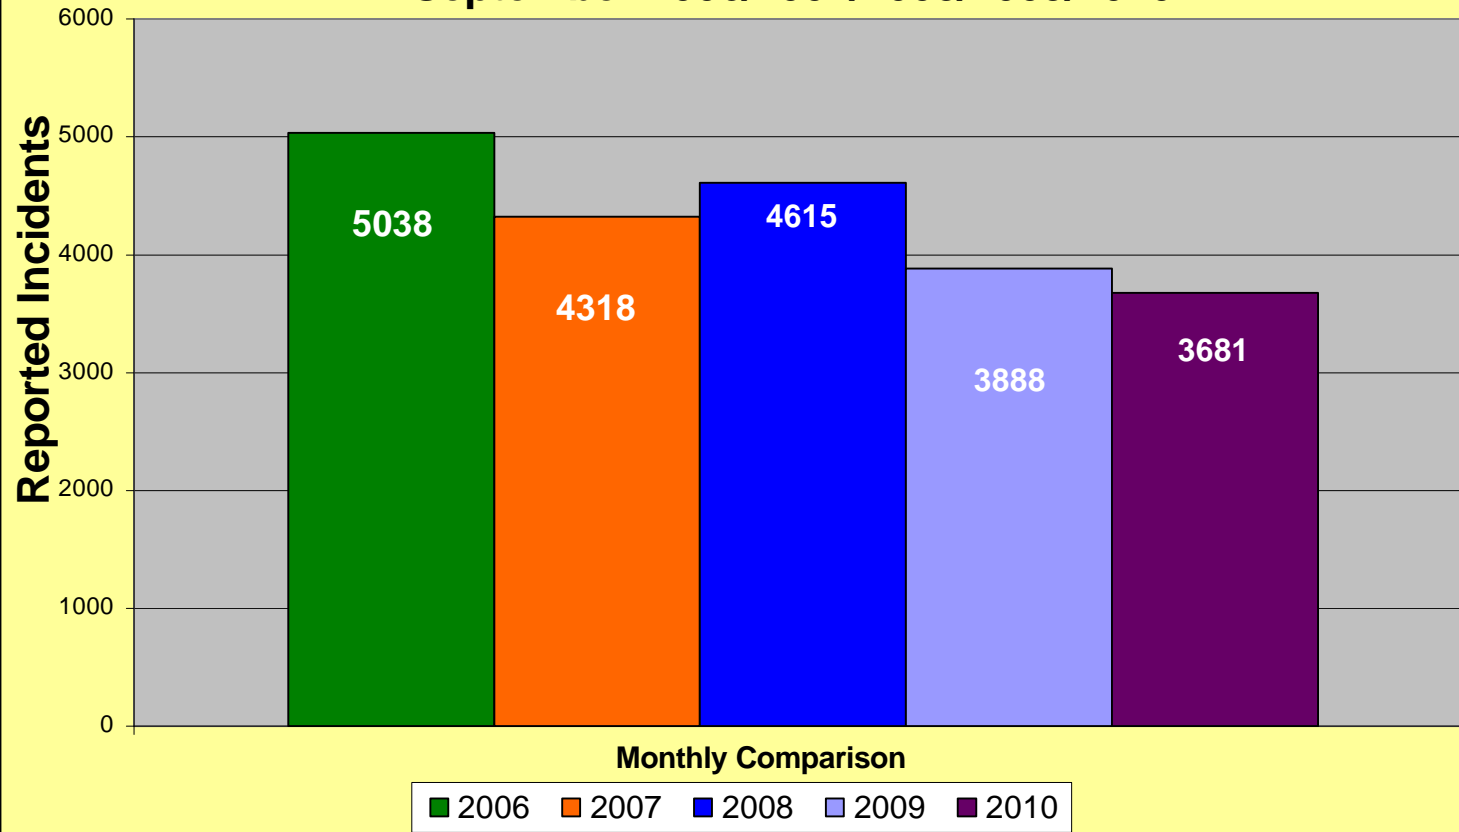

**MEMPHIS POLICE DEPARTMENT
Blue C.R.U.S.H.™ TRAC**

YEAR TO DATE

Total Part I Crime												
	Jan	Feb	Mar	Apr	May	Jun	Jul	Aug	Sep	Oct	Nov	Dec
2006	5576	4267	5376	5682	6245	5746	6147	6507	6086	5733	5330	5260
2007	4920	3978	5194	5445	5983	5671	6185	5732	5358	5377	5242	5478
2008	5040	4144	5072	5518	5847	5543	6016	5618	5673	5519	5142	4939
2009	4519	3687	4652	5141	5186	4802	5382	5004	4725	4703	4278	4070
2010	3508	2970	3823	4270	4637	4582	4678	4716	4432			
Part I Violent Crime*												
	Jan	Feb	Mar	Apr	May	Jun	Jul	Aug	Sep	Oct	Nov	Dec
2006	997	730	920	1030	1092	1082	1116	1122	1048	935	878	858
2007	794	707	940	955	1132	1013	947	977	1040	913	880	923
2008	769	698	861	957	1076	993	1055	938	1058	957	878	793
2009	784	640	862	942	953	928	1008	896	837	805	704	622
2010	577	463	696	759	865	771	846	752	751			
Part I Property Crime**												
	Jan	Feb	Mar	Apr	May	Jun	Jul	Aug	Sep	Oct	Nov	Dec
2006	4579	3537	4456	4652	5153	4664	5031	5385	5038	4798	4452	4402
2007	4126	3271	4254	4490	4851	4658	5238	4755	4318	4464	4362	4555
2008	4271	3446	4211	4561	4771	4550	4961	4680	4615	4562	4264	4146
2009	3735	3047	3790	4199	4233	3874	4374	4108	3888	3898	3574	3448
2010	2931	2507	3127	3511	3772	3811	3832	3964	3681			

* Part I Violent Crimes reported in the FBI's Uniform Crime Reports are: Murder, Forcible Rape, Robbery, and Aggravated Assault.

** Part I Property Crimes reported in the FBI's Uniform Crime Reports are: Burglary, Larceny-Theft, and Motor Vehicle Theft.

Memphis Police Department Part I Crimes Year To Date - 2006/2007/2008/2009/2010

Memphis Police Department Part I Violent Crimes Year To Date - 2006/2007/2008/2009/2010

Memphis Police Department Part I Property Crimes Year To Date - 2006/2007/2008/2009/2010