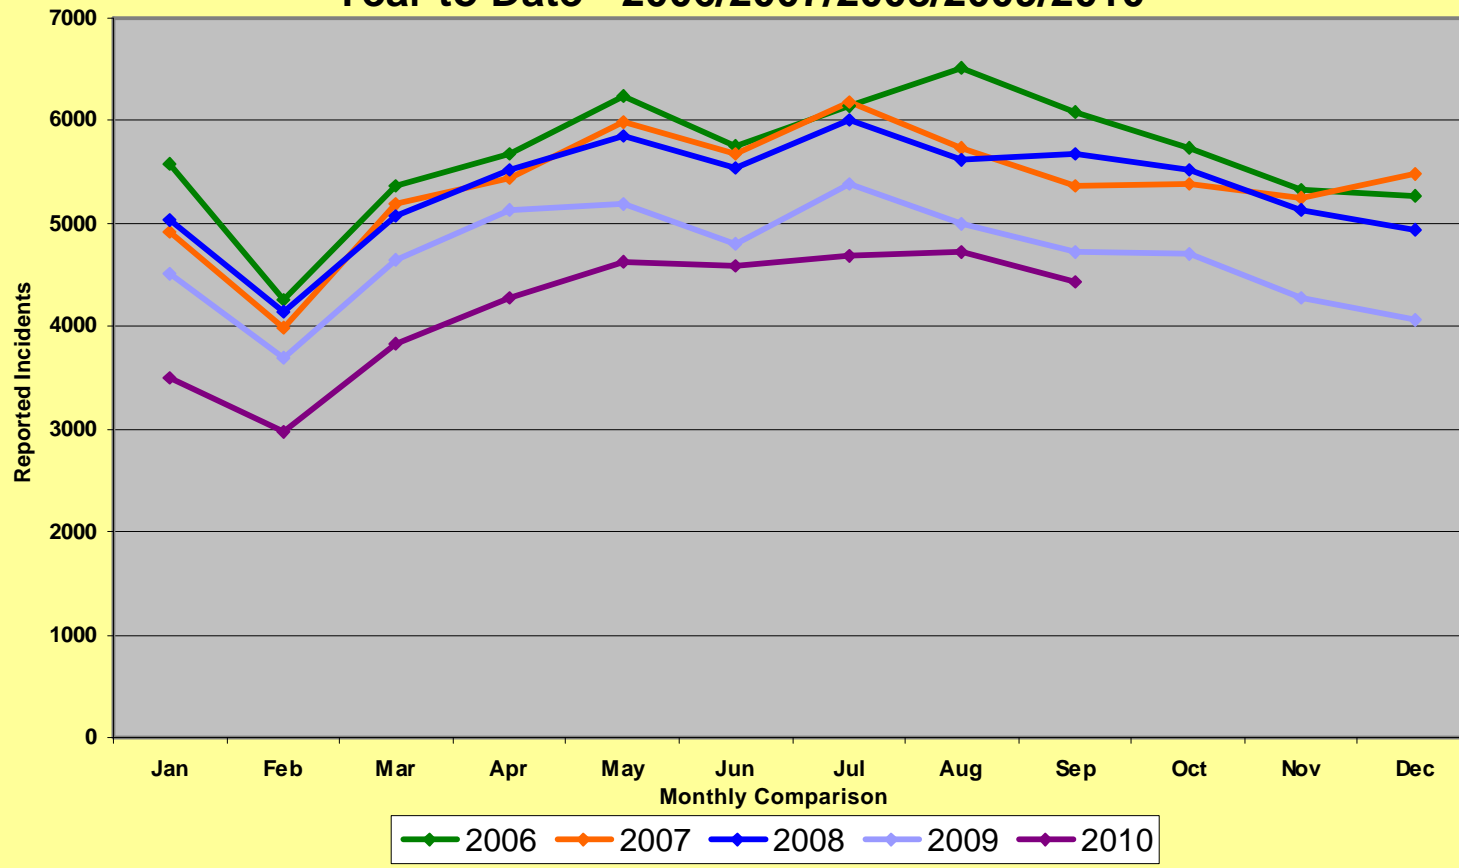

* Part I Violent Crimes reported in the FBI's Uniform Crime Reports are: Murder, Forcible Rape, Robbery, and Aggravated Assault.

** Part I Property Crimes reported in the FBI's Uniform Crime Reports are: Burglary, Larceny-Theft, and Motor Vehicle Theft.

Memphis Police Department Part I Crimes Year To Date - 2006/2007/2008/2009/2010

Memphis Police Department Part I Violent Crimes Year To Date - 2006/2007/2008/2009/2010

Memphis Police Department Part I Property Crimes Year To Date - 2006/2007/2008/2009/2010

Memphis Police Department Part I Crimes Year to Date - 2006/2007/2008/2009/2010

MemphisPolice Department Part 1 Violent Crimes Year to Date - 2006/2007/2008/2009/2010

Memphis Police Department Part I Property Crimes Year to Date - 2006/2007/2008/2009/2010