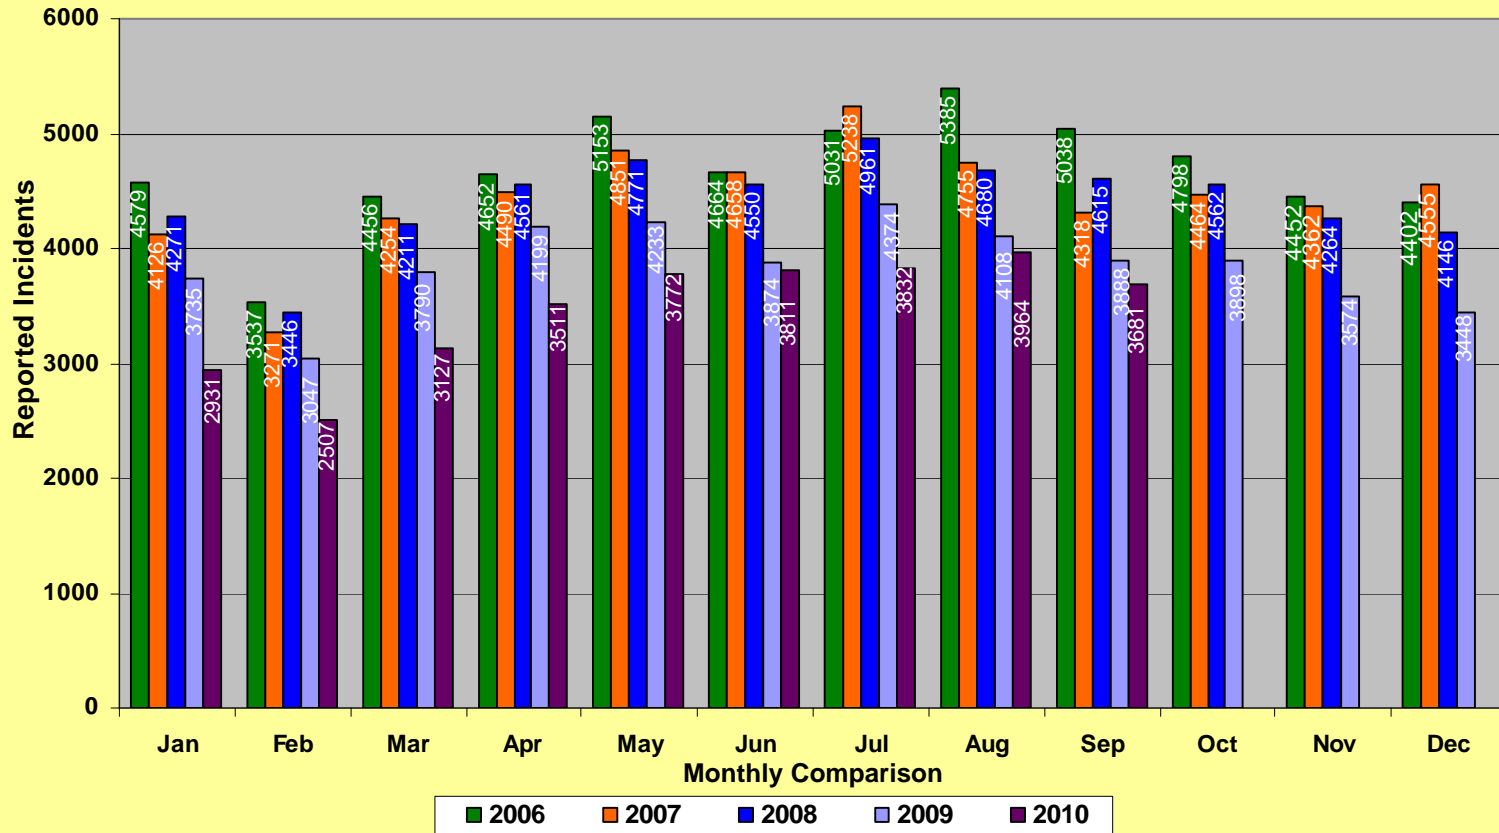

**MEMPHIS POLICE DEPARTMENT
Blue C.R.U.S.H.™ TRAC**

YEAR TO DATE

Total Part I Crime												
	Jan	Feb	Mar	Apr	May	Jun	Jul	Aug	Sep	Oct	Nov	Dec
2006	5576	4267	5376	5682	6245	5746	6147	6507	6086	5733	5330	5260
2007	4920	3978	5194	5445	5983	5671	6185	5732	5358	5377	5242	5478
2008	5040	4144	5072	5518	5847	5543	6016	5618	5673	5519	5142	4939
2009	4519	3687	4652	5141	5186	4802	5382	5004	4725	4703	4278	4070
2010	3508	2970	3823	4270	4637	4582	4678	4716	4432			
Part I Violent Crime*												
	Jan	Feb	Mar	Apr	May	Jun	Jul	Aug	Sep	Oct	Nov	Dec
2006	997	730	920	1030	1092	1082	1116	1122	1048	935	878	858
2007	794	707	940	955	1132	1013	947	977	1040	913	880	923
2008	769	698	861	957	1076	993	1055	938	1058	957	878	793
2009	784	640	862	942	953	928	1008	896	837	805	704	622
2010	577	463	696	759	865	771	846	752	751			
Part I Property Crime**												
	Jan	Feb	Mar	Apr	May	Jun	Jul	Aug	Sep	Oct	Nov	Dec
2006	4579	3537	4456	4652	5153	4664	5031	5385	5038	4798	4452	4402
2007	4126	3271	4254	4490	4851	4658	5238	4755	4318	4464	4362	4555
2008	4271	3446	4211	4561	4771	4550	4961	4680	4615	4562	4264	4146
2009	3735	3047	3790	4199	4233	3874	4374	4108	3888	3898	3574	3448
2010	2931	2507	3127	3511	3772	3811	3832	3964	3681			

* Part I Violent Crimes reported in the FBI's Uniform Crime Reports are: Murder, Forcible Rape, Robbery, and Aggravated Assault.

** Part I Property Crimes reported in the FBI's Uniform Crime Reports are: Burglary, Larceny-Theft, and Motor Vehicle Theft.

**Memphis Police Department
Part I Crimes
September 2006/2007/2008/2009/2010**

**Memphis Police Department
Part I Violent Crimes
September 2006/2007/2008/2009/2010**

**Memphis Police Department
Part I Property Crime
September 2006/2007/2008/2009/2010**

Memphis Police Department Part I Crimes Year To Date - 2006/2007/2008/2009/2010

Memphis Police Department Part I Violent Crimes Year To Date - 2006/2007/2008/2009/2010

Memphis Police Department Part I Property Crimes Year To Date - 2006/2007/2008/2009/2010