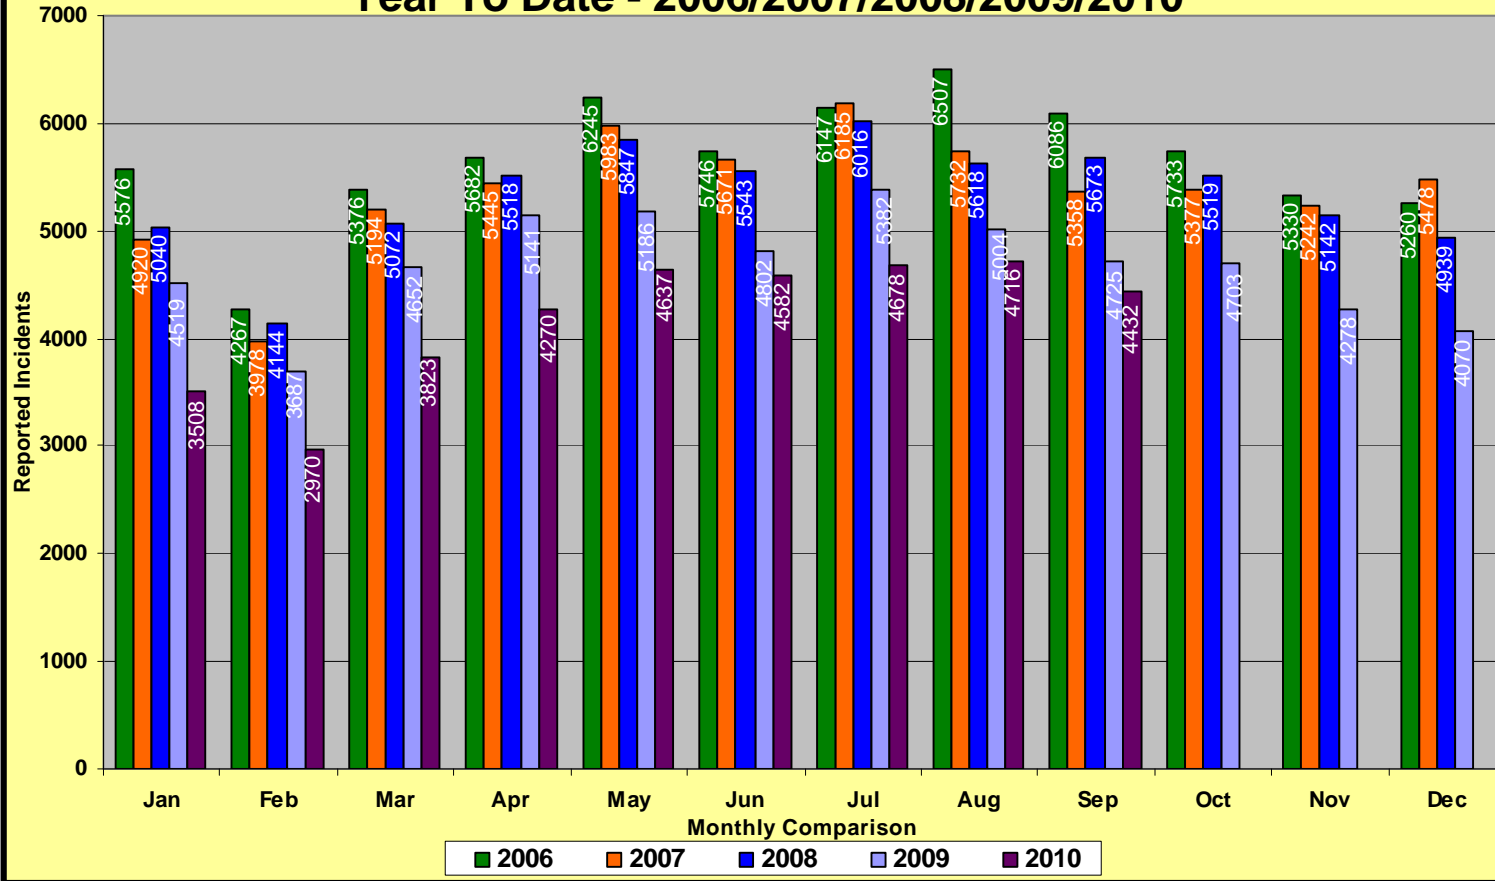

**MEMPHIS POLICE DEPARTMENT
Blue C.R.U.S.H.™ TRAC**

YEAR TO DATE

Total Part I Crime												
	Jan	Feb	Mar	Apr	May	Jun	Jul	Aug	Sep	Oct	Nov	Dec
2006	5576	4267	5376	5682	6245	5746	6147	6507	6086	5733	5330	5260
2007	4920	3978	5194	5445	5983	5671	6185	5732	5358	5377	5242	5478
2008	5040	4144	5072	5518	5847	5543	6016	5618	5673	5519	5142	4939
2009	4519	3687	4652	5141	5186	4802	5382	5004	4725	4703	4278	4070
2010	3508	2970	3823	4270	4637	4582	4678	4716	4432			
Part I Violent Crime*												
	Jan	Feb	Mar	Apr	May	Jun	Jul	Aug	Sep	Oct	Nov	Dec
2006	997	730	920	1030	1092	1082	1116	1122	1048	935	878	858
2007	794	707	940	955	1132	1013	947	977	1040	913	880	923
2008	769	698	861	957	1076	993	1055	938	1058	957	878	793
2009	784	640	862	942	953	928	1008	896	837	805	704	622
2010	577	463	696	759	865	771	846	752	751			
Part I Property Crime**												
	Jan	Feb	Mar	Apr	May	Jun	Jul	Aug	Sep	Oct	Nov	Dec
2006	4579	3537	4456	4652	5153	4664	5031	5385	5038	4798	4452	4402
2007	4126	3271	4254	4490	4851	4658	5238	4755	4318	4464	4362	4555
2008	4271	3446	4211	4561	4771	4550	4961	4680	4615	4562	4264	4146
2009	3735	3047	3790	4199	4233	3874	4374	4108	3888	3898	3574	3448
2010	2931	2507	3127	3511	3772	3811	3832	3964	3681			

* Part I Violent Crimes reported in the FBI's Uniform Crime Reports are: Murder, Forcible Rape, Robbery, and Aggravated Assault.

** Part I Property Crimes reported in the FBI's Uniform Crime Reports are: Burglary, Larceny-Theft, and Motor Vehicle Theft.

**Memphis Police Department
Part I Crimes
September 2006/2007/2008/2009/2010**

**Memphis Police Department
Part I Violent Crimes
September 2006/2007/2008/2009/2010**

**Memphis Police Department
Part I Property Crime
September 2006/2007/2008/2009/2010**

Memphis Police Department Part I Crimes Year To Date - 2006/2007/2008/2009/2010

Memphis Police Department Part I Violent Crimes Year To Date - 2006/2007/2008/2009/2010

Memphis Police Department Part I Property Crimes Year To Date - 2006/2007/2008/2009/2010