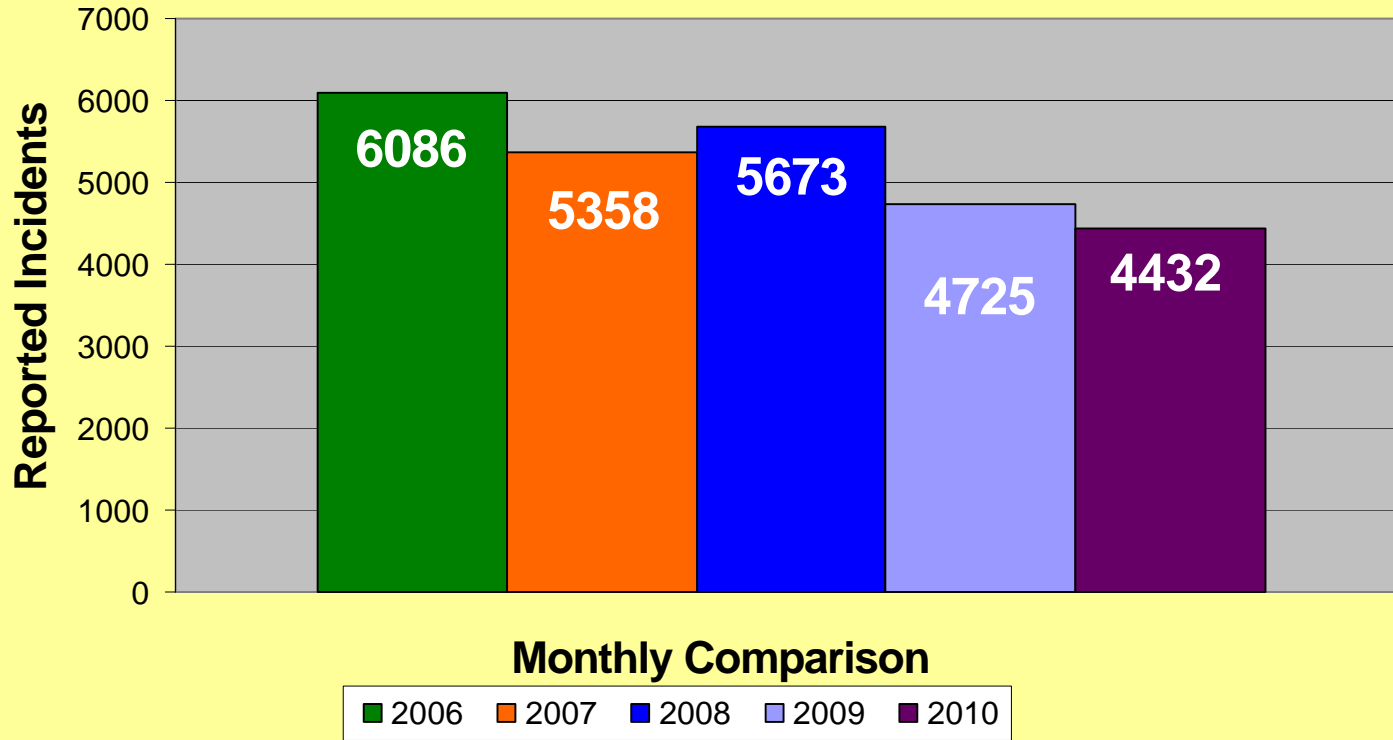

**Memphis Police Department
Part I Crimes
September 2006/2007/2008/2009/2010**