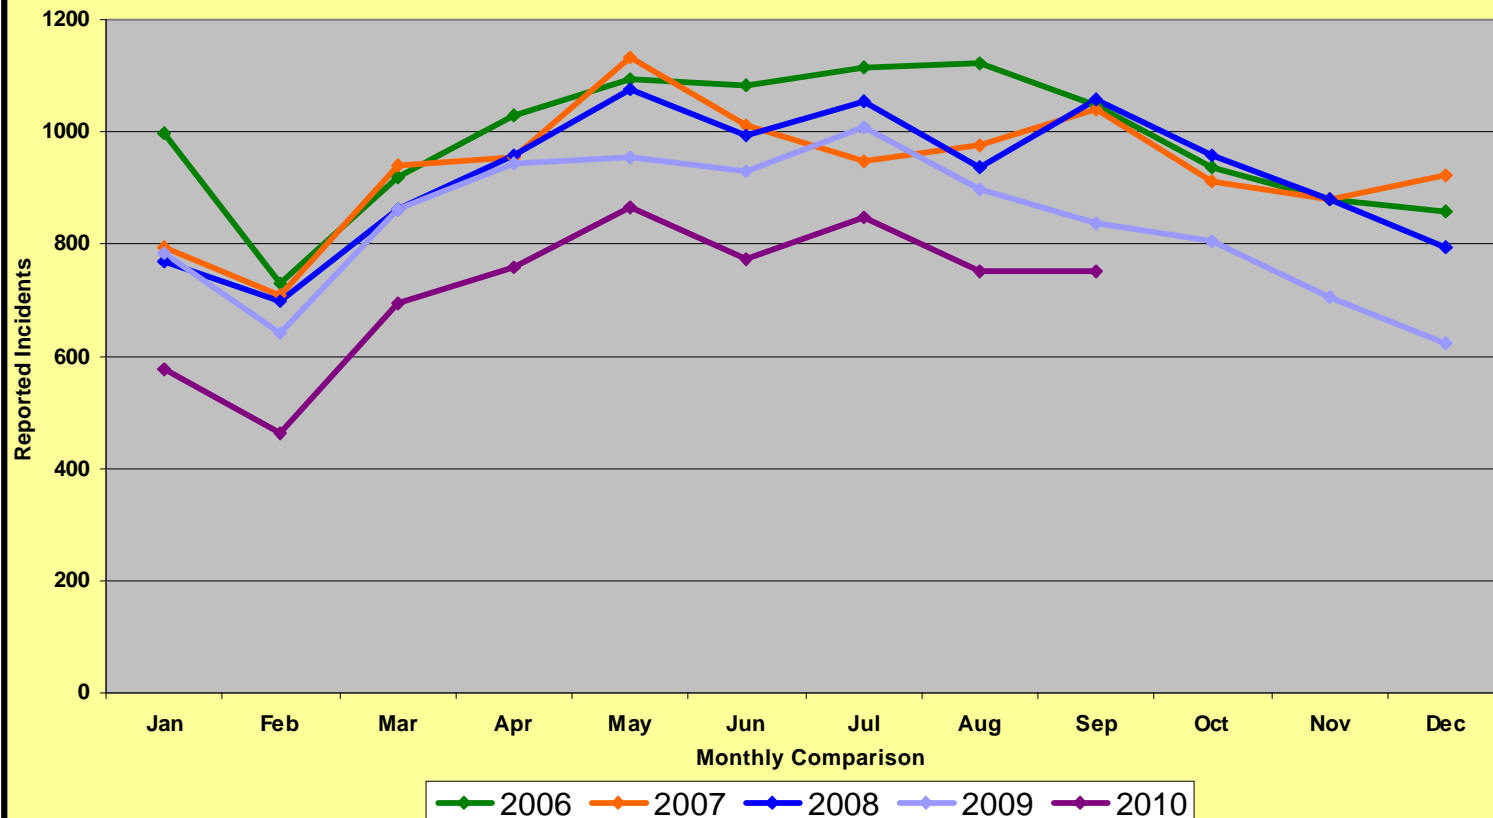

* Part I Violent Crimes reported in the FBI's Uniform Crime Reports are: Murder, Forcible Rape, Robbery, and Aggravated Assault.

** Part I Property Crimes reported in the FBI's Uniform Crime Reports are: Burglary, Larceny-Theft, and Motor Vehicle Theft.

Memphis Police Department Part I Crimes Year To Date - 2006/2007/2008/2009/2010

Memphis Police Department Part I Violent Crimes Year To Date - 2006/2007/2008/2009/2010

Memphis Police Department Part I Property Crimes Year To Date - 2006/2007/2008/2009/2010

Memphis Police Department Part I Crimes Year to Date - 2006/2007/2008/2009/2010

MemphisPolice Department Part 1 Violent Crimes Year to Date - 2006/2007/2008/2009/2010

Memphis Police Department Part I Property Crimes Year to Date - 2006/2007/2008/2009/2010