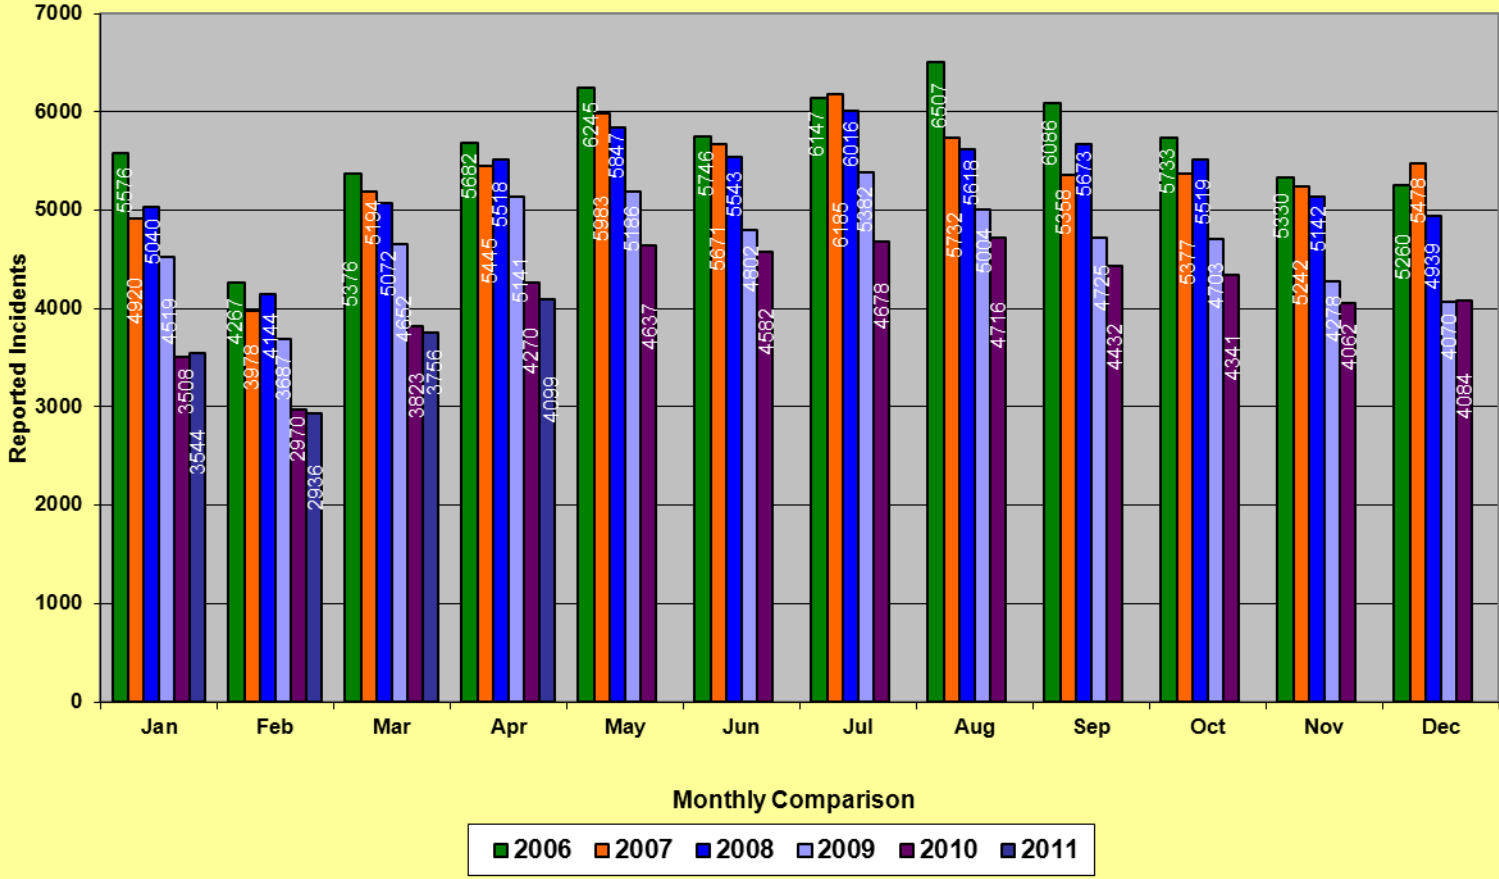

* Part I Violent Crimes reported in the FBI's Uniform Crime Reports are: Murder, Forcible Rape, Robbery, and Aggravated Assault.

** Part I Property Crimes reported in the FBI's Uniform Crime Reports are: Burglary, Larceny-Theft, and Motor Vehicle Theft.

**Memphis Police Department
Part I Crimes
April 2006/2007/2008/2009/2010/2011**

**Memphis Police Department
Part I Violent Crimes
April 2006/2007/2008/2009/2010/2011**

**Memphis Police Department
Part I Property Crime
April 2006/2007/2008/2009/2010/2011**

Memphis Police Department Part I Crimes Year to Date - 2006/2007/2008/2009/2010/2011

Memphis Police Department Part I Violent Crimes Year to Date - 2006/2007/2008/2009/2010/2011

Memphis Police Department Part I Property Crimes Year to Date - 2006/2007/2008/2009/2010/2011