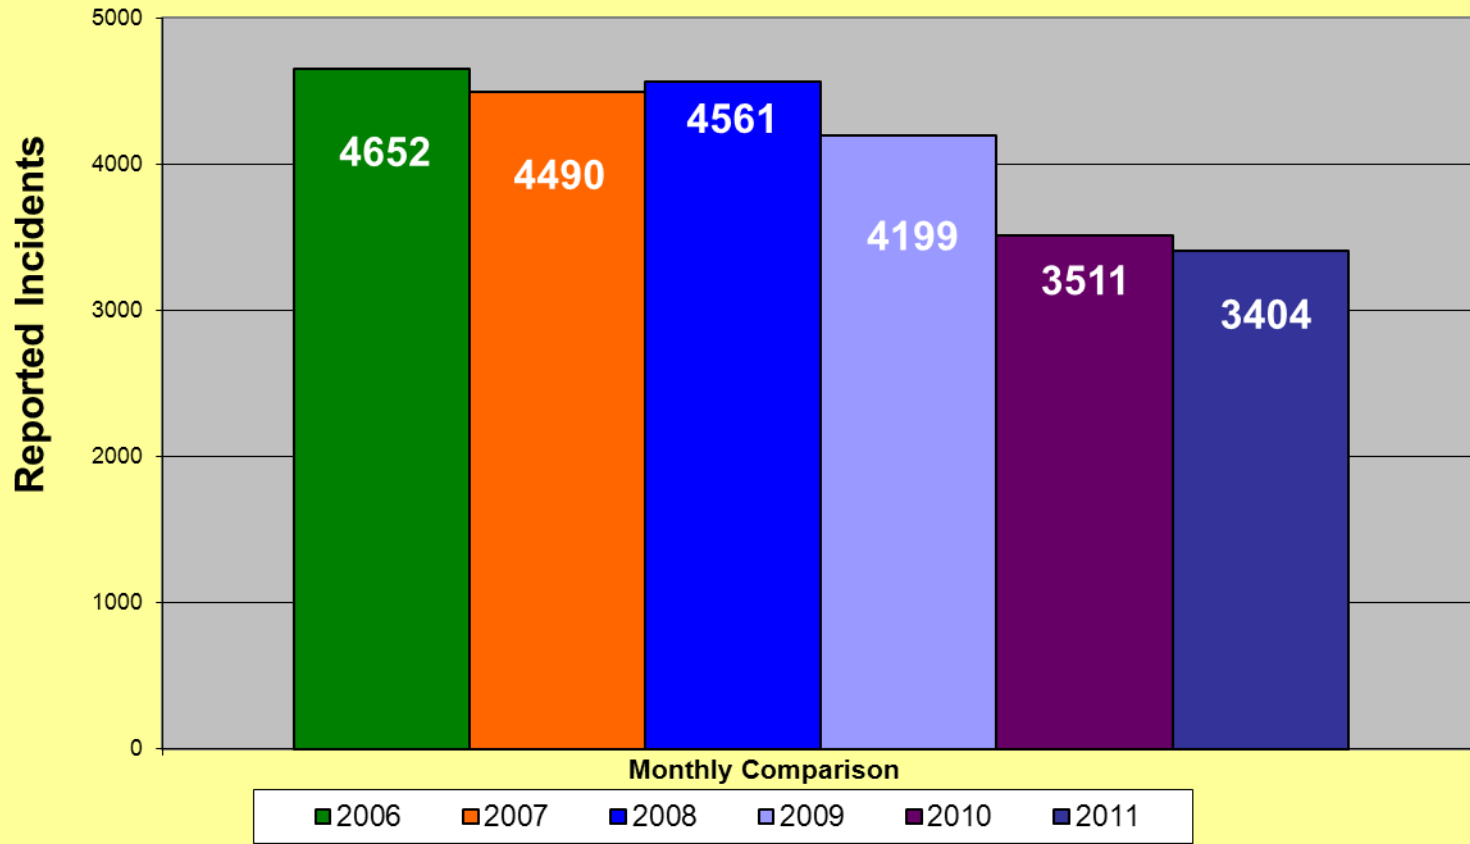

**MEMPHIS POLICE DEPARTMENT
Blue C.R.U.S.H.™ TRAC**

YEAR TO DATE

Total Part I Crime												
	Jan	Feb	Mar	Apr	May	Jun	Jul	Aug	Sep	Oct	Nov	Dec
2006	5576	4267	5376	5682	6245	5746	6147	6507	6086	5733	5330	5260
2007	4920	3978	5194	5445	5983	5671	6185	5732	5358	5377	5242	5478
2008	5040	4144	5072	5518	5847	5543	6016	5618	5673	5519	5142	4939
2009	4519	3687	4652	5141	5186	4802	5382	5004	4725	4703	4278	4070
2010	3508	2970	3823	4270	4637	4582	4678	4716	4432	4341	4062	4084
2011	3544	2936	3756	4099								
Part I Violent Crime*												
	Jan	Feb	Mar	Apr	May	Jun	Jul	Aug	Sep	Oct	Nov	Dec
2006	997	730	920	1030	1092	1082	1116	1122	1048	935	878	858
2007	794	707	940	955	1132	1013	947	977	1040	913	880	923
2008	769	698	861	957	1076	993	1055	938	1058	957	878	793
2009	784	640	862	942	953	928	1008	896	837	805	704	622
2010	577	463	696	759	865	771	846	752	751	696	606	621
2011	599	537	672	695								
Part I Property Crime**												
	Jan	Feb	Mar	Apr	May	Jun	Jul	Aug	Sep	Oct	Nov	Dec
2006	4579	3537	4456	4652	5153	4664	5031	5385	5038	4798	4452	4402
2007	4126	3271	4254	4490	4851	4658	5238	4755	4318	4464	4362	4555
2008	4271	3446	4211	4561	4771	4550	4961	4680	4615	4562	4264	4146
2009	3735	3047	3790	4199	4233	3874	4374	4108	3888	3898	3574	3448
2010	2931	2507	3127	3511	3772	3811	3832	3964	3681	3645	3456	3463
2011	2945	2399	3084	3404								

* Part I Violent Crimes reported in the FBI's Uniform Crime Reports are: Murder, Forcible Rape, Robbery, and Aggravated Assault.

** Part I Property Crimes reported in the FBI's Uniform Crime Reports are: Burglary, Larceny-Theft, and Motor Vehicle Theft.

Memphis Police Department Part I Crimes Year to Date - 2006/2007/2008/2009/2010/2011

Memphis Police Department Part I Violent Crimes Year to Date - 2006/2007/2008/2009/2010/2011

Memphis Police Department Part I Property Crimes Year to Date - 2006/2007/2008/2009/2010/2011