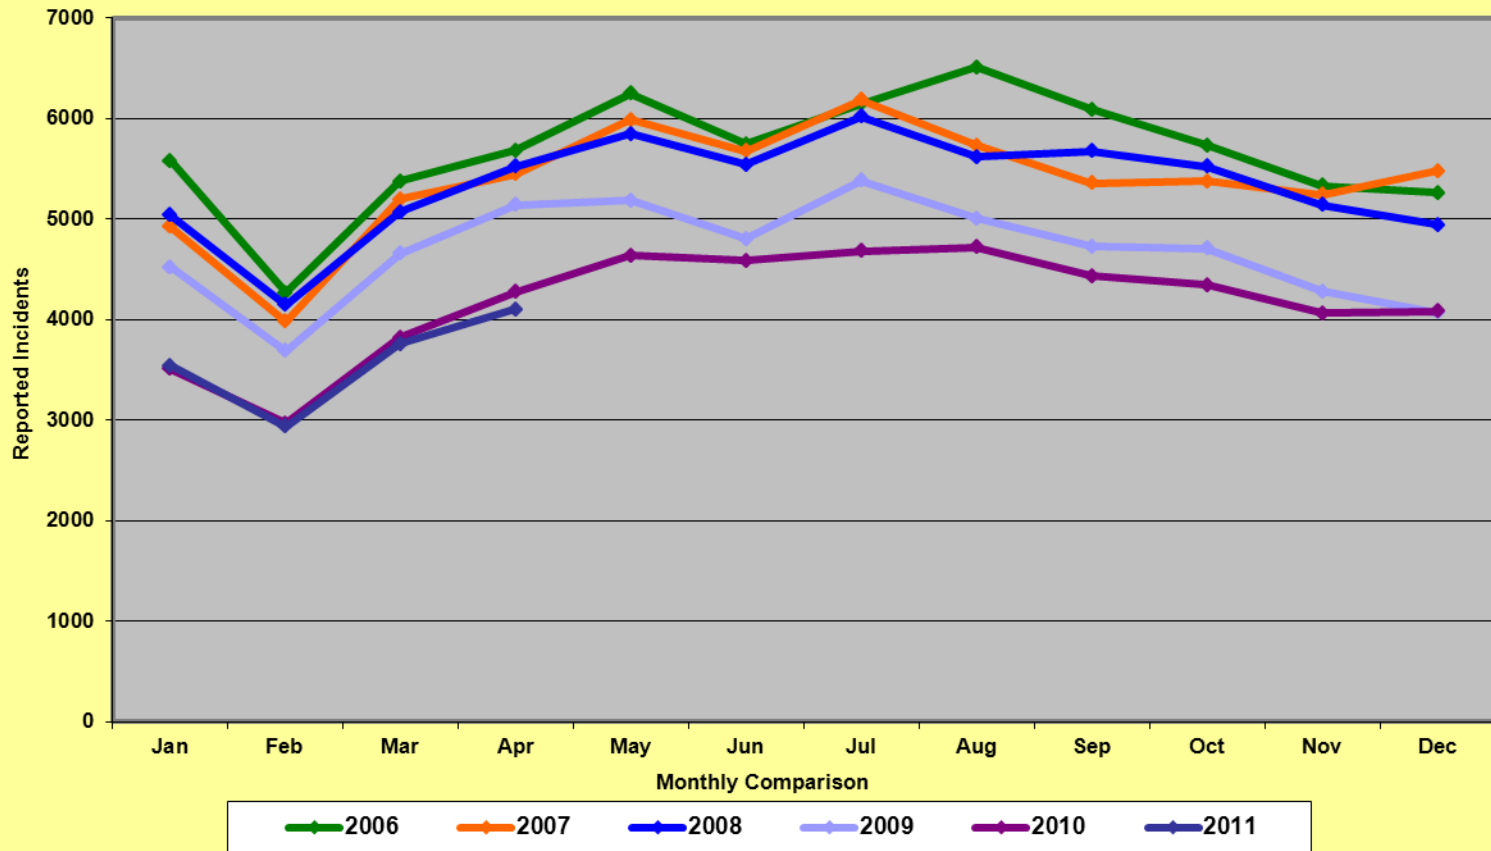

* Part I Violent Crimes reported in the FBI's Uniform Crime Reports are: Murder, Forcible Rape, Robbery, and Aggravated Assault.

** Part I Property Crimes reported in the FBI's Uniform Crime Reports are: Burglary, Larceny-Theft, and Motor Vehicle Theft.

**Memphis Police Department
Part I Crimes
April 2006/2007/2008/2009/2010/2011**

**Memphis Police Department
Part I Violent Crimes
April 2006/2007/2008/2009/2010/2011**

**Memphis Police Department
Part I Property Crime
April 2006/2007/2008/2009/2010/2011**

Memphis Police Department Part I Crimes Year to Date - 2006/2007/2008/2009/2010/2011

Memphis Police Department Part I Violent Crimes Year to Date - 2006/2007/2008/2009/2010/2011

Memphis Police Department Part I Property Crimes Year to Date - 2006/2007/2008/2009/2010/2011

Memphis Police Department Part I Crimes Year to Date - 2006/2007/2008/2009/2010/2011

Memphis Police Department Part I Property Crimes Year to Date - 2006/2007/2008/2009/2010/2011