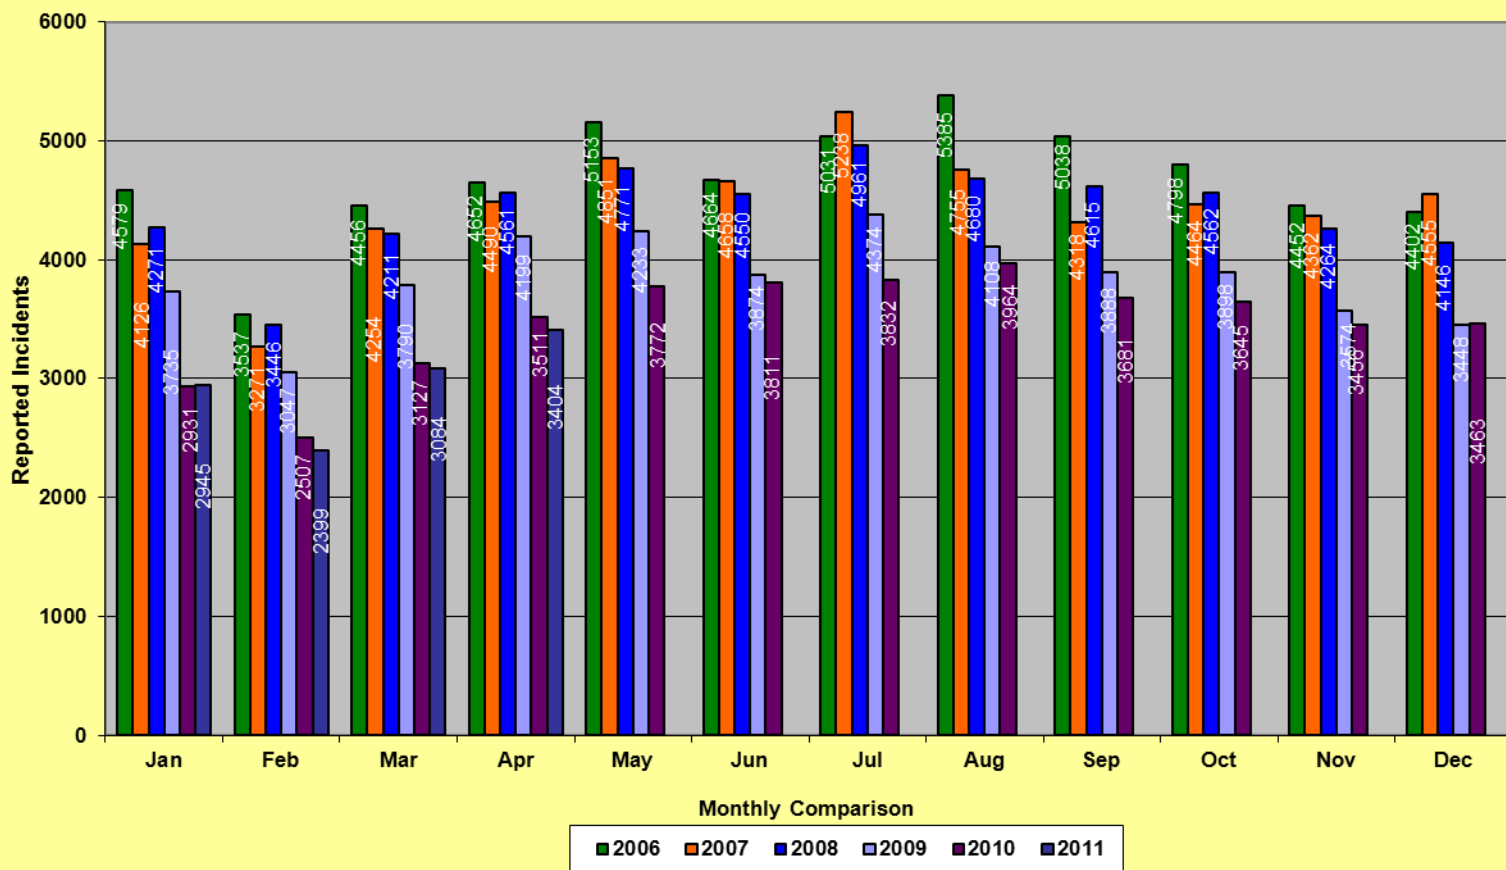

* Part I Violent Crimes reported in the FBI's Uniform Crime Reports are: Murder, Forcible Rape, Robbery, and Aggravated Assault.

** Part I Property Crimes reported in the FBI's Uniform Crime Reports are: Burglary, Larceny-Theft, and Motor Vehicle Theft.

**Memphis Police Department
Part I Crimes
April 2006/2007/2008/2009/2010/2011**

**Memphis Police Department
Part I Violent Crimes
April 2006/2007/2008/2009/2010/2011**

**Memphis Police Department
Part I Property Crime
April 2006/2007/2008/2009/2010/2011**

Memphis Police Department Part I Crimes Year to Date - 2006/2007/2008/2009/2010/2011

Memphis Police Department Part I Violent Crimes Year to Date - 2006/2007/2008/2009/2010/2011

Memphis Police Department Part I Property Crimes Year to Date - 2006/2007/2008/2009/2010/2011