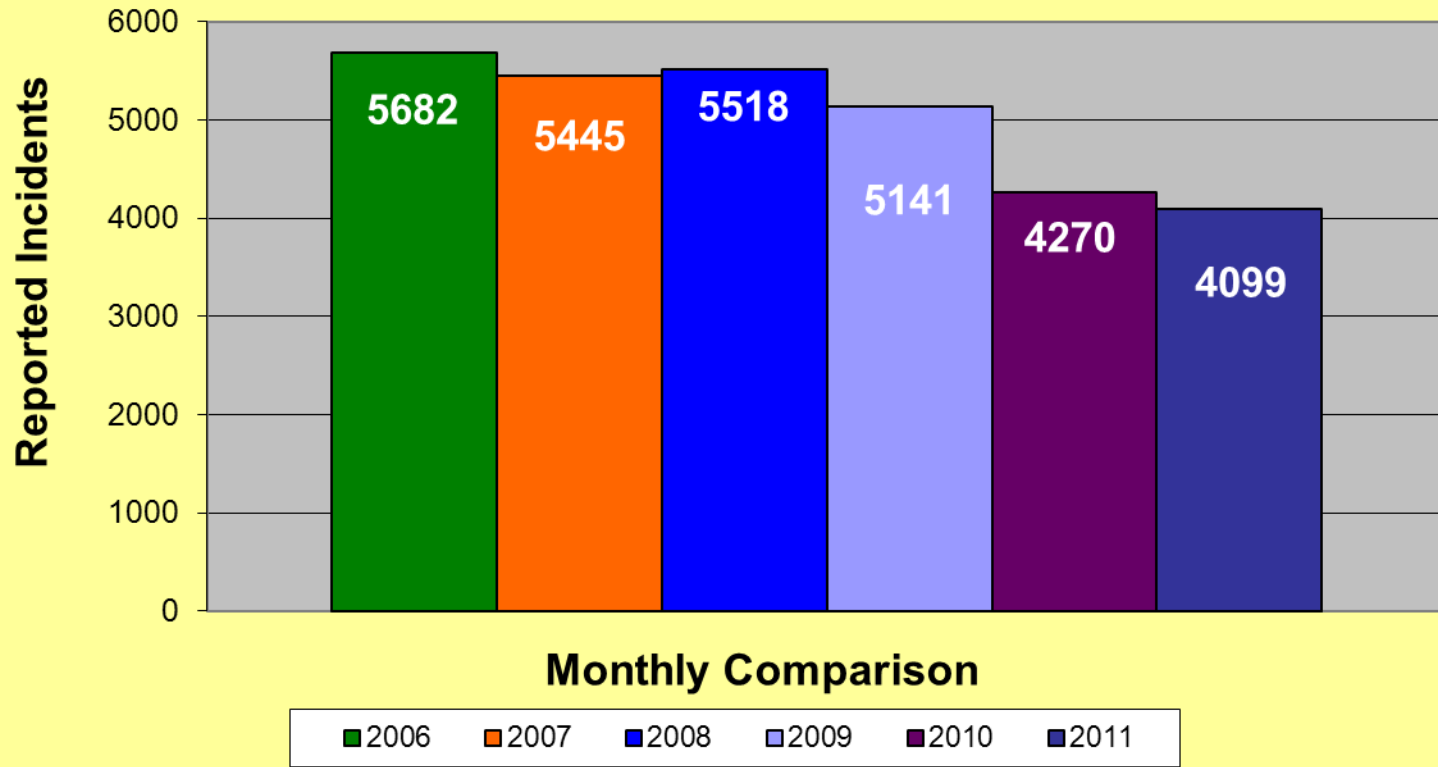

**Memphis Police Department
Part I Crimes
April 2006/2007/2008/2009/2010/2011**