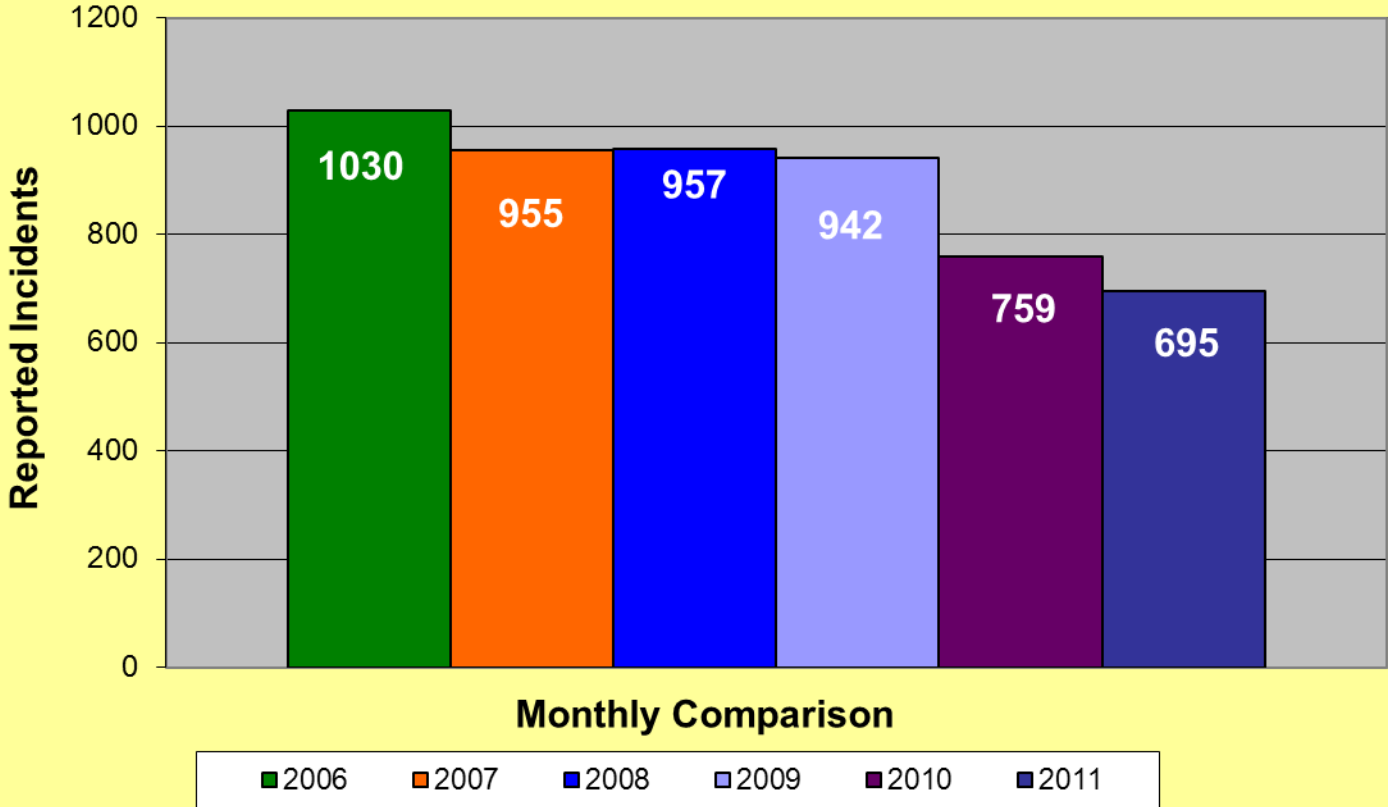

**Memphis Police Department
Part I Violent Crimes
April 2006/2007/2008/2009/2010/2011**