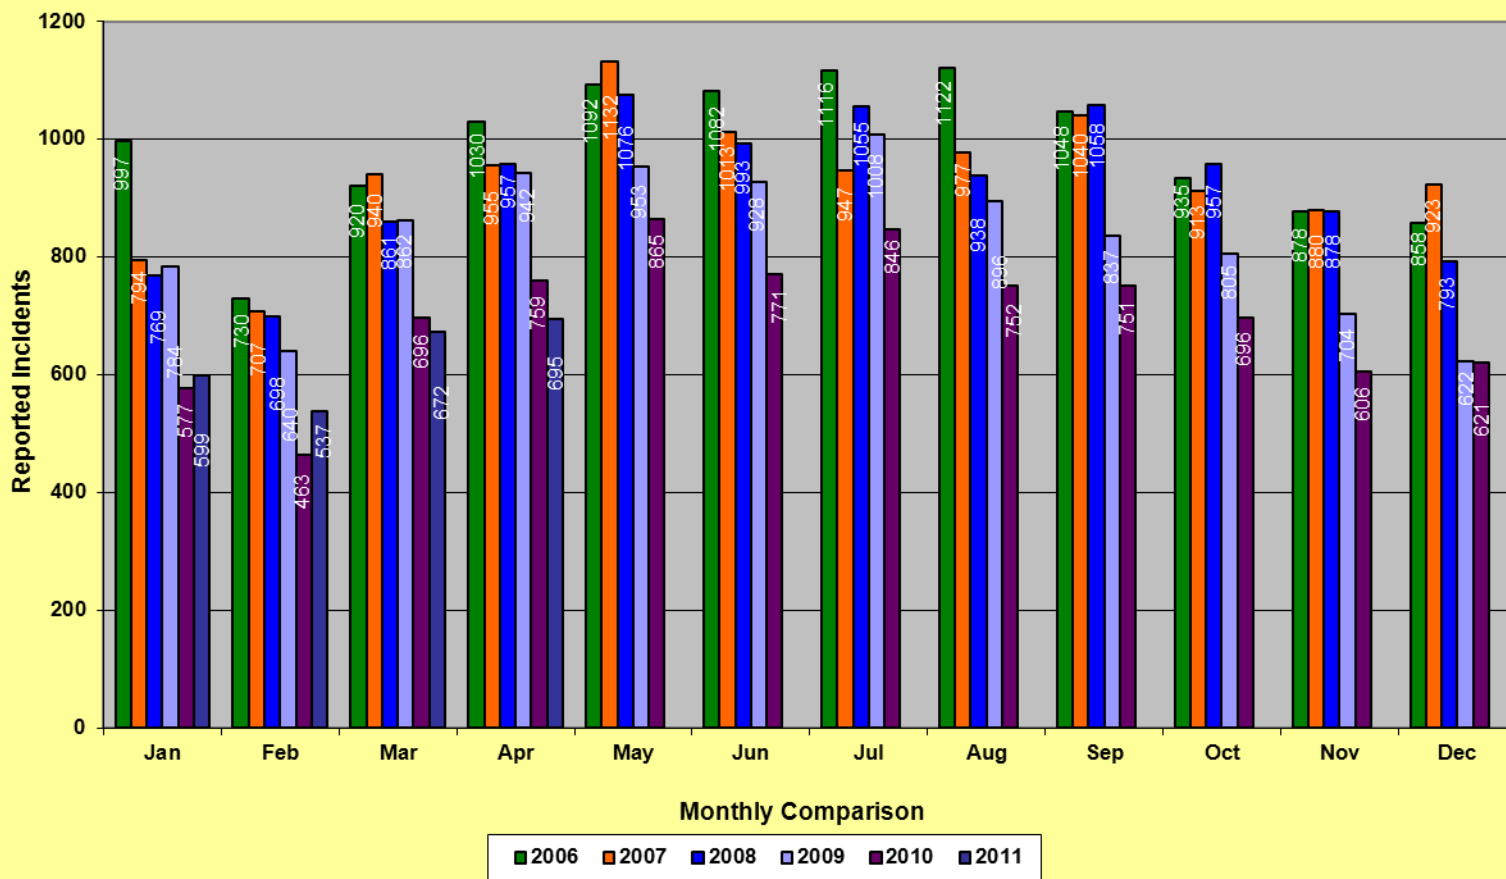

* Part I Violent Crimes reported in the FBI's Uniform Crime Reports are: Murder, Forcible Rape, Robbery, and Aggravated Assault.

** Part I Property Crimes reported in the FBI's Uniform Crime Reports are: Burglary, Larceny-Theft, and Motor Vehicle Theft.

**Memphis Police Department
Part I Crimes
April 2006/2007/2008/2009/2010/2011**

**Memphis Police Department
Part I Violent Crimes
April 2006/2007/2008/2009/2010/2011**

**Memphis Police Department
Part I Property Crime
April 2006/2007/2008/2009/2010/2011**

Memphis Police Department Part I Crimes Year to Date - 2006/2007/2008/2009/2010/2011

Memphis Police Department Part I Violent Crimes Year to Date - 2006/2007/2008/2009/2010/2011

Memphis Police Department Part I Property Crimes Year to Date - 2006/2007/2008/2009/2010/2011