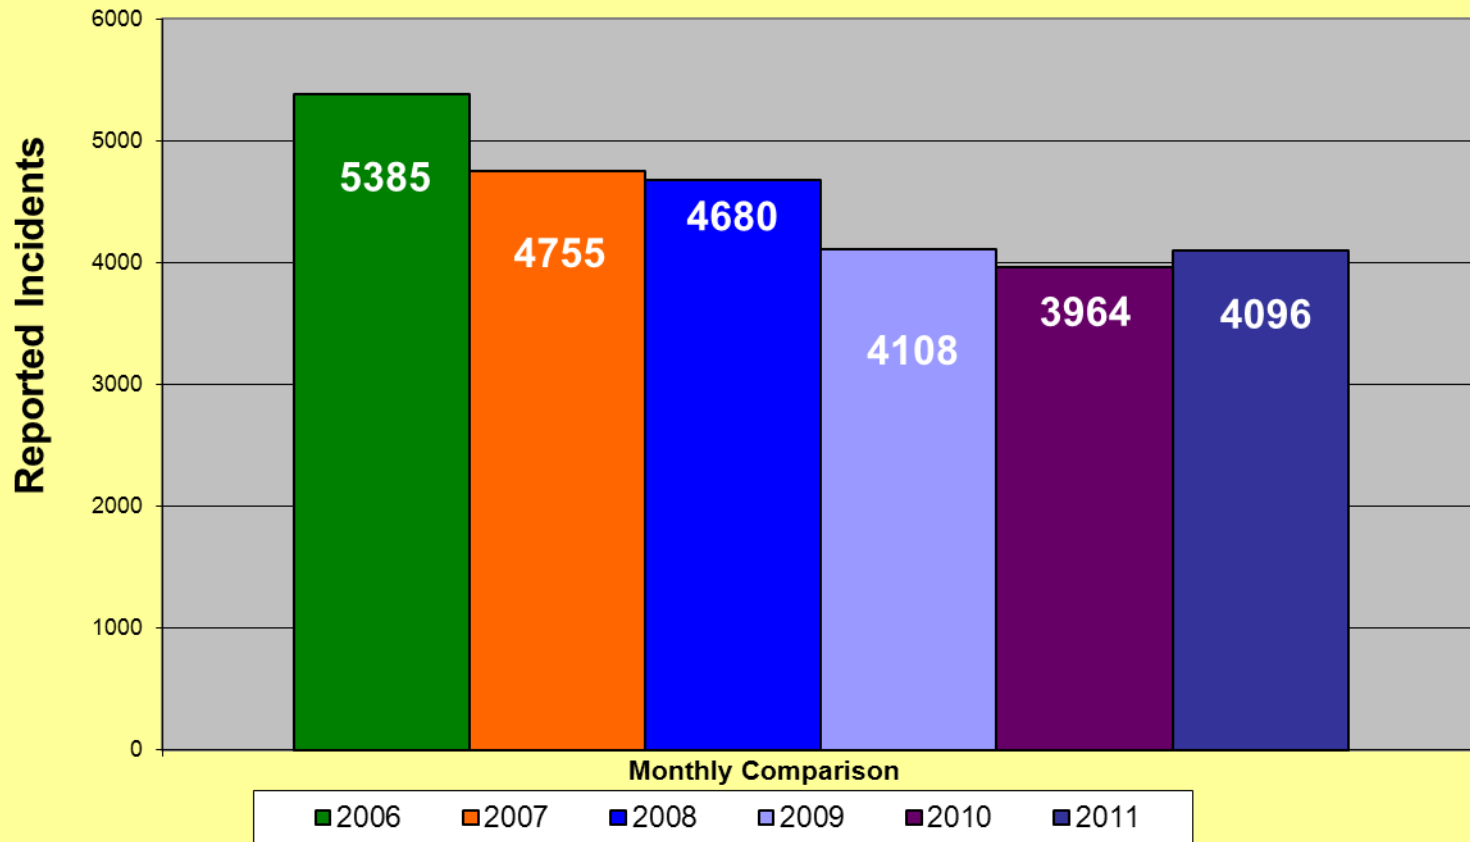

**MEMPHIS POLICE DEPARTMENT
Blue C.R.U.S.H.™ TRAC**

YEAR TO DATE

Total Part I Crime												
	Jan	Feb	Mar	Apr	May	Jun	Jul	Aug	Sep	Oct	Nov	Dec
2006	5576	4267	5376	5682	6245	5746	6147	6507	6086	5733	5330	5260
2007	4920	3978	5194	5445	5983	5671	6185	5732	5358	5377	5242	5478
2008	5040	4144	5072	5518	5847	5543	6016	5618	5673	5519	5142	4939
2009	4519	3687	4652	5141	5186	4802	5382	5004	4725	4703	4278	4070
2010	3508	2970	3823	4270	4637	4582	4678	4716	4432	4341	4062	4084
2011	3544	2936	3756	4099	4332	4352	4924	4795				
Part I Violent Crime*												
	Jan	Feb	Mar	Apr	May	Jun	Jul	Aug	Sep	Oct	Nov	Dec
2006	997	730	920	1030	1092	1082	1116	1122	1048	935	878	858
2007	794	707	940	955	1132	1013	947	977	1040	913	880	923
2008	769	698	861	957	1076	993	1055	938	1058	957	878	793
2009	784	640	862	942	953	928	1008	896	837	805	704	622
2010	577	463	696	759	865	771	846	752	751	696	606	621
2011	599	537	672	695	702	741	795	699				
Part I Property Crime**												
	Jan	Feb	Mar	Apr	May	Jun	Jul	Aug	Sep	Oct	Nov	Dec
2006	4579	3537	4456	4652	5153	4664	5031	5385	5038	4798	4452	4402
2007	4126	3271	4254	4490	4851	4658	5238	4755	4318	4464	4362	4555
2008	4271	3446	4211	4561	4771	4550	4961	4680	4615	4562	4264	4146
2009	3735	3047	3790	4199	4233	3874	4374	4108	3888	3898	3574	3448
2010	2931	2507	3127	3511	3772	3811	3832	3964	3681	3645	3456	3463
2011	2945	2399	3084	3404	3630	3611	4129	4096				

* Part I Violent Crimes reported in the FBI's Uniform Crime Reports are: Murder, Forcible Rape, Robbery, and Aggravated Assault.

** Part I Property Crimes reported in the FBI's Uniform Crime Reports are: Burglary, Larceny-Theft, and Motor Vehicle Theft.

Memphis Police Department Part I Crimes Year to Date - 2006/2007/2008/2009/2010/2011

Memphis Police Department Part I Violent Crimes Year to Date - 2006/2007/2008/2009/2010/2011

Memphis Police Department Part I Property Crimes Year to Date - 2006/2007/2008/2009/2010/2011