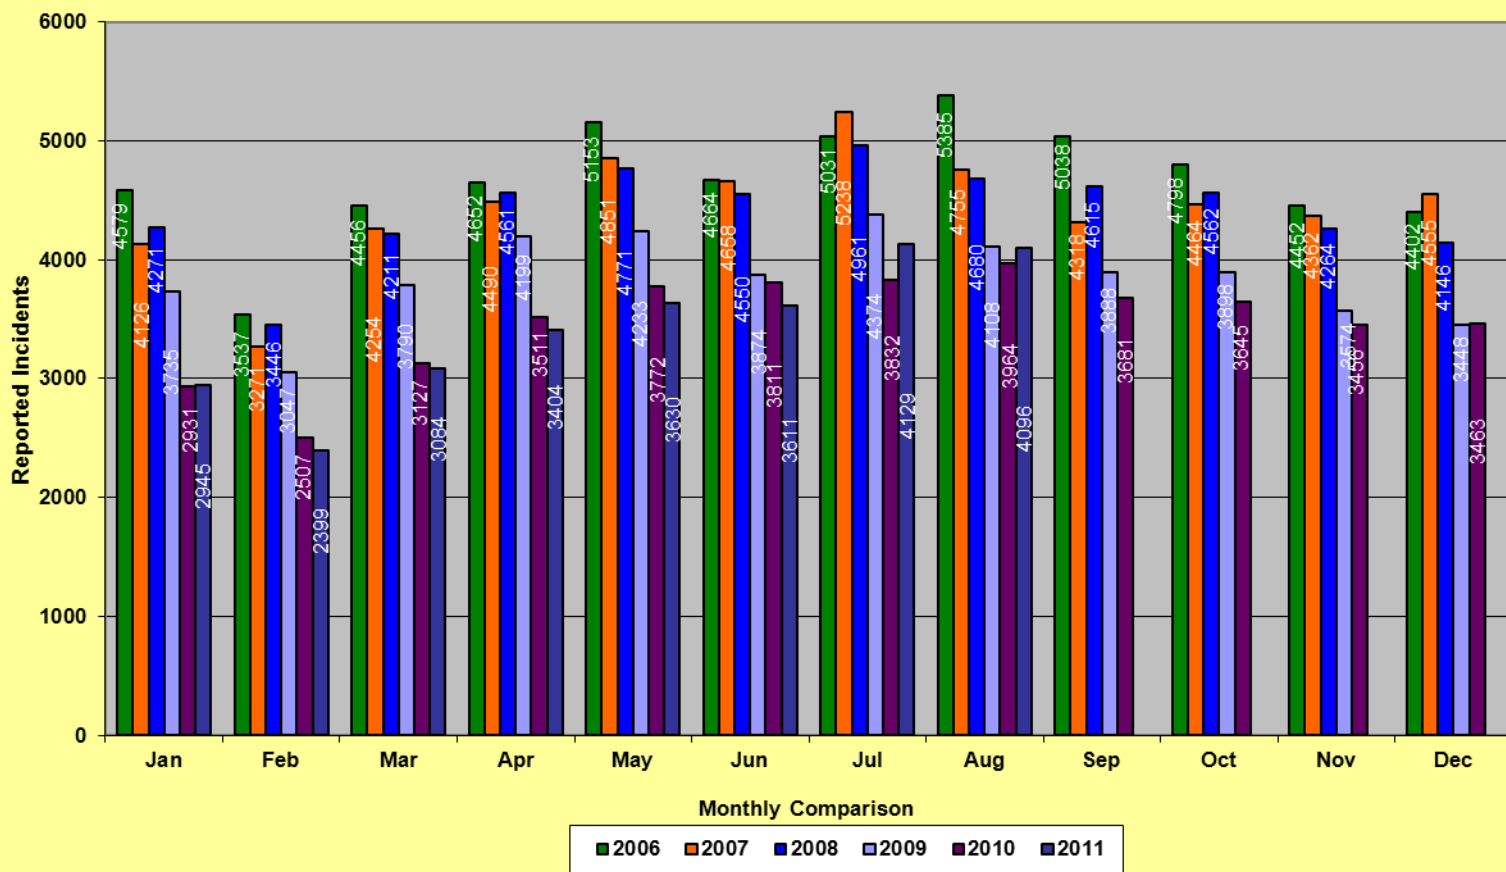

* Part I Violent Crimes reported in the FBI's Uniform Crime Reports are: Murder, Forcible Rape, Robbery, and Aggravated Assault.

** Part I Property Crimes reported in the FBI's Uniform Crime Reports are: Burglary, Larceny-Theft, and Motor Vehicle Theft.

**Memphis Police Department
Part I Crimes
August 2006/2007/2008/2009/2010/2011**

**Memphis Police Department
Part I Violent Crimes
August 2006/2007/2008/2009/2010/2011**

**Memphis Police Department
Part I Property Crime
August 2006/2007/2008/2009/2010/2011**

Memphis Police Department Part I Crimes Year to Date - 2006/2007/2008/2009/2010/2011

Memphis Police Department Part I Violent Crimes Year to Date - 2006/2007/2008/2009/2010/2011

Memphis Police Department Part I Property Crimes Year to Date - 2006/2007/2008/2009/2010/2011