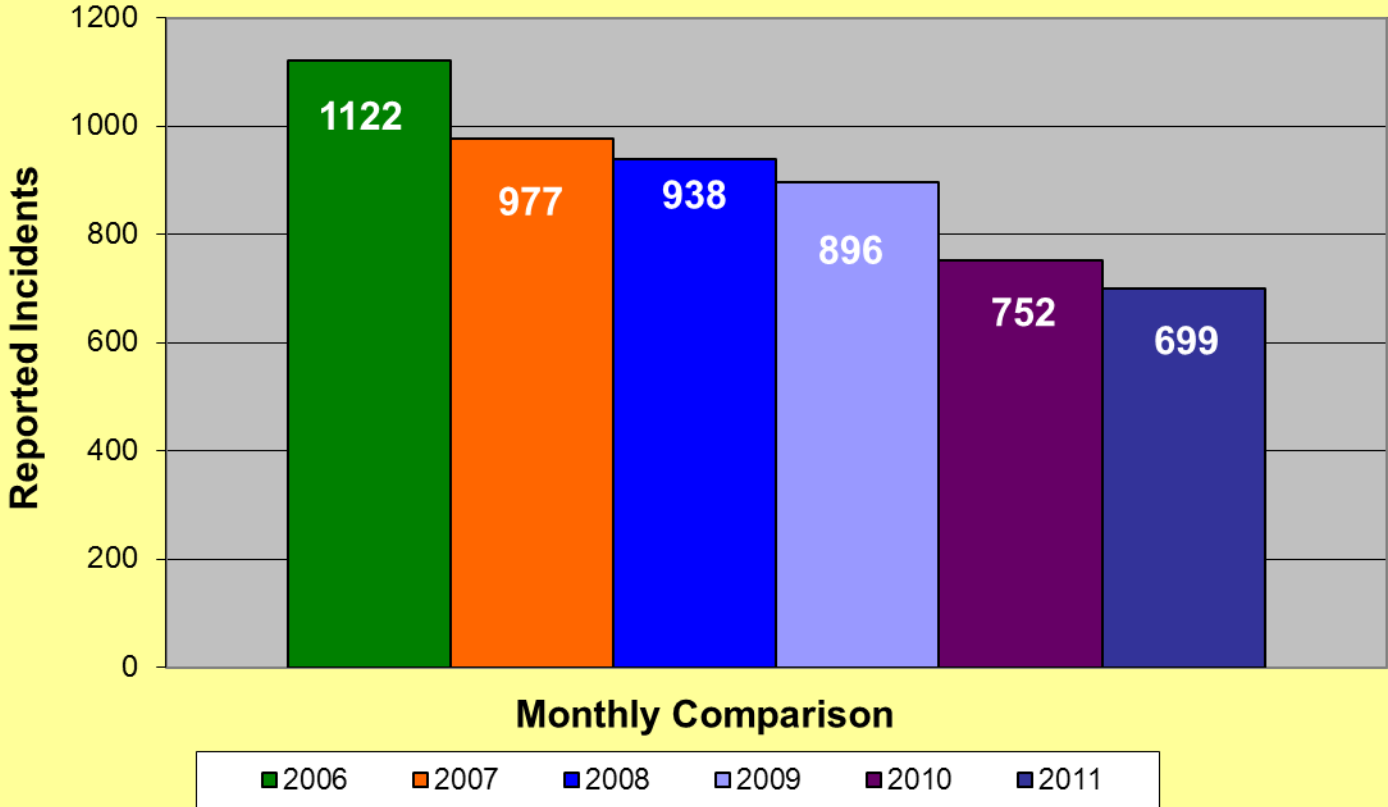

**Memphis Police Department
Part I Violent Crimes
August 2006/2007/2008/2009/2010/2011**