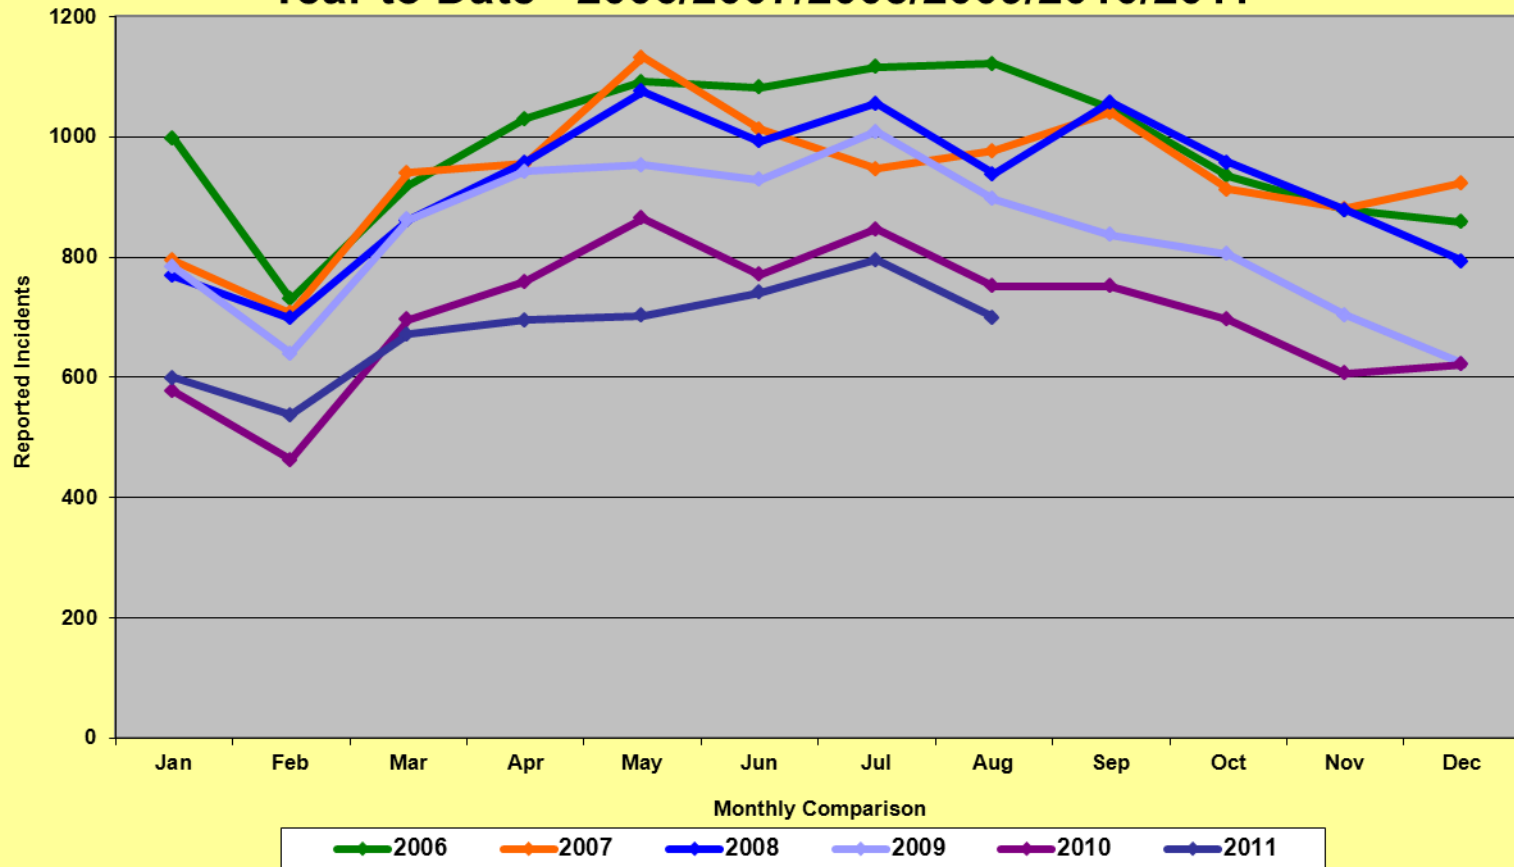

* Part I Violent Crimes reported in the FBI's Uniform Crime Reports are: Murder, Forcible Rape, Robbery, and Aggravated Assault.

** Part I Property Crimes reported in the FBI's Uniform Crime Reports are: Burglary, Larceny-Theft, and Motor Vehicle Theft.

Memphis Police Department Part I Crimes Year to Date - 2006/2007/2008/2009/2010/2011

Memphis Police Department Part I Violent Crimes Year to Date - 2006/2007/2008/2009/2010/2011

Memphis Police Department Part I Property Crimes Year to Date - 2006/2007/2008/2009/2010/2011

Memphis Police Department Part I Crimes Year to Date - 2006/2007/2008/2009/2010/2011

MemphisPolice Department Part 1 Violent Crimes Year to Date - 2006/2007/2008/2009/2010/2011

Memphis Police Department Part I Property Crimes Year to Date - 2006/2007/2008/2009/2010/2011