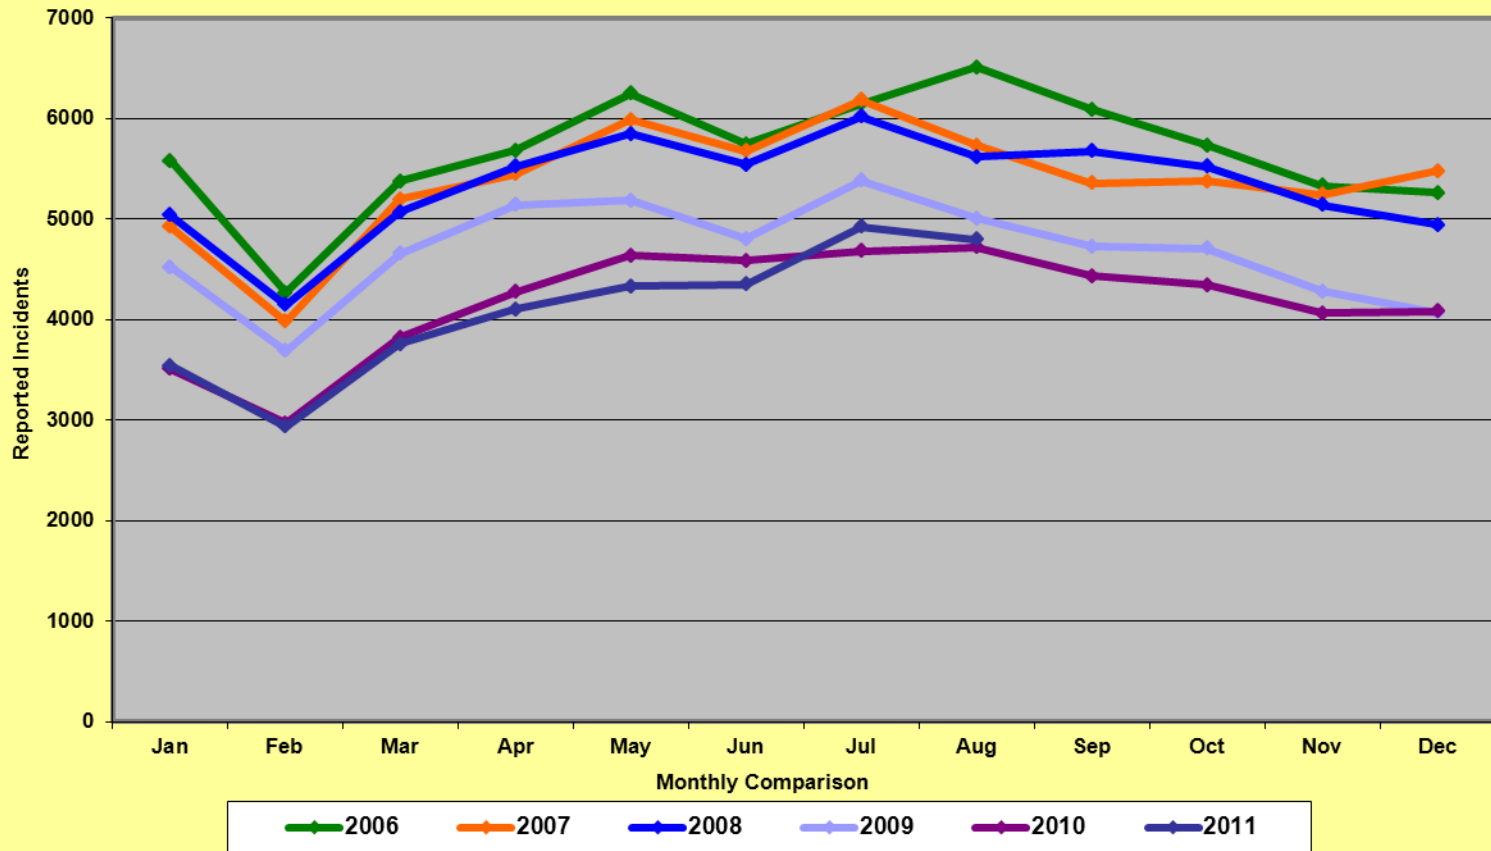

* Part I Violent Crimes reported in the FBI's Uniform Crime Reports are: Murder, Forcible Rape, Robbery, and Aggravated Assault.

** Part I Property Crimes reported in the FBI's Uniform Crime Reports are: Burglary, Larceny-Theft, and Motor Vehicle Theft.

**Memphis Police Department
Part I Crimes
August 2006/2007/2008/2009/2010/2011**

**Memphis Police Department
Part I Violent Crimes
August 2006/2007/2008/2009/2010/2011**

**Memphis Police Department
Part I Property Crime
August 2006/2007/2008/2009/2010/2011**

Memphis Police Department Part I Crimes Year to Date - 2006/2007/2008/2009/2010/2011

Memphis Police Department Part I Violent Crimes Year to Date - 2006/2007/2008/2009/2010/2011

Memphis Police Department Part I Property Crimes Year to Date - 2006/2007/2008/2009/2010/2011

Memphis Police Department Part I Crimes Year to Date - 2006/2007/2008/2009/2010/2011

MemphisPolice Department Part 1 Violent Crimes Year to Date - 2006/2007/2008/2009/2010/2011

Memphis Police Department Part I Property Crimes Year to Date - 2006/2007/2008/2009/2010/2011