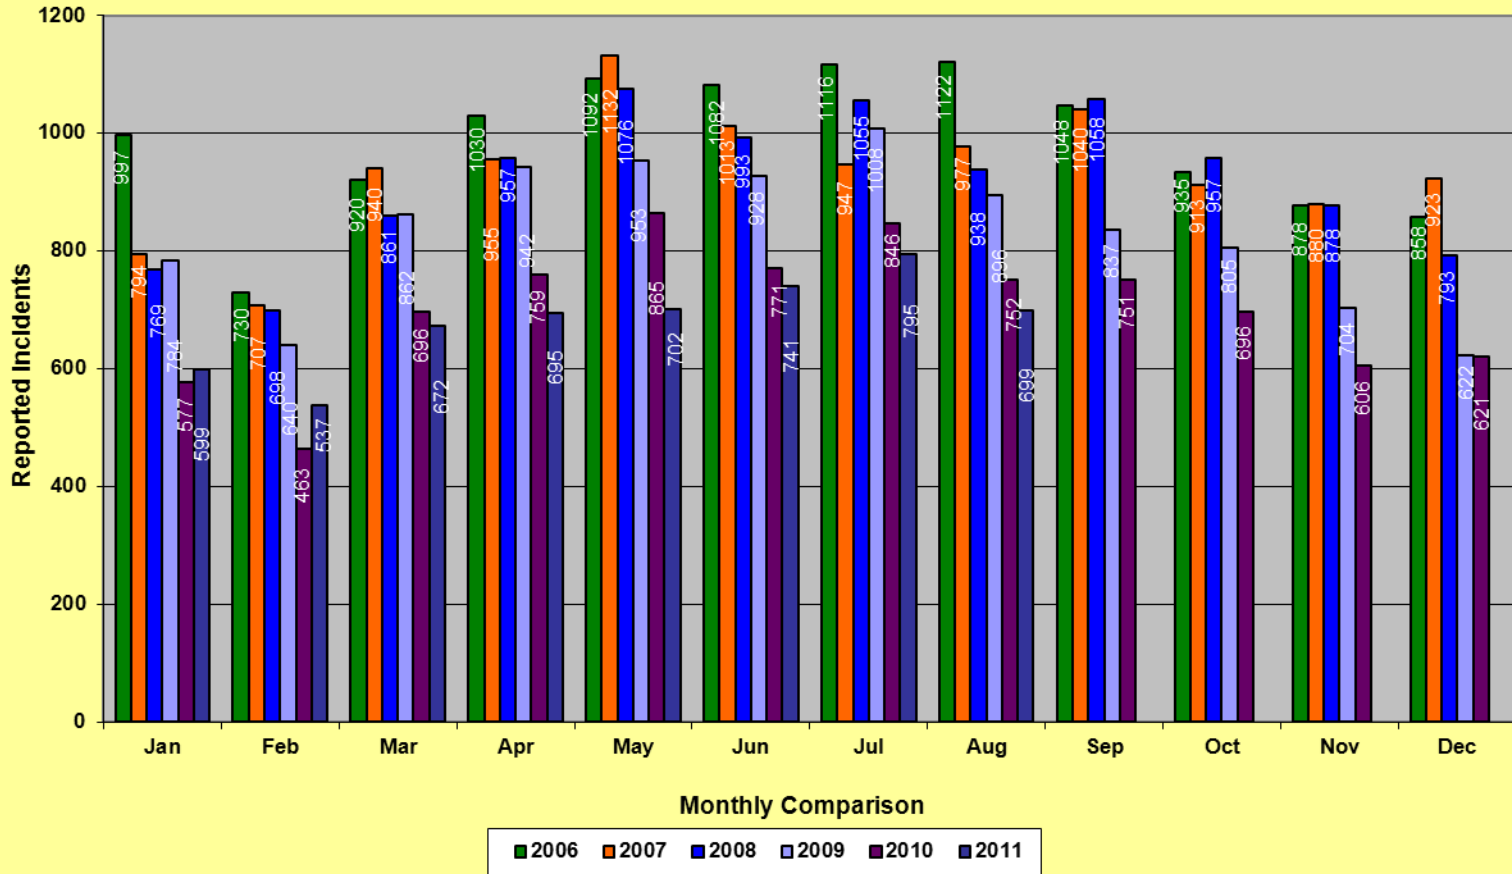

* Part I Violent Crimes reported in the FBI's Uniform Crime Reports are: Murder, Forcible Rape, Robbery, and Aggravated Assault.

** Part I Property Crimes reported in the FBI's Uniform Crime Reports are: Burglary, Larceny-Theft, and Motor Vehicle Theft.

**Memphis Police Department
Part I Crimes
August 2006/2007/2008/2009/2010/2011**

**Memphis Police Department
Part I Violent Crimes
August 2006/2007/2008/2009/2010/2011**

**Memphis Police Department
Part I Property Crime
August 2006/2007/2008/2009/2010/2011**

Memphis Police Department Part I Crimes Year to Date - 2006/2007/2008/2009/2010/2011

Memphis Police Department Part I Violent Crimes Year to Date - 2006/2007/2008/2009/2010/2011

Memphis Police Department Part I Property Crimes Year to Date - 2006/2007/2008/2009/2010/2011