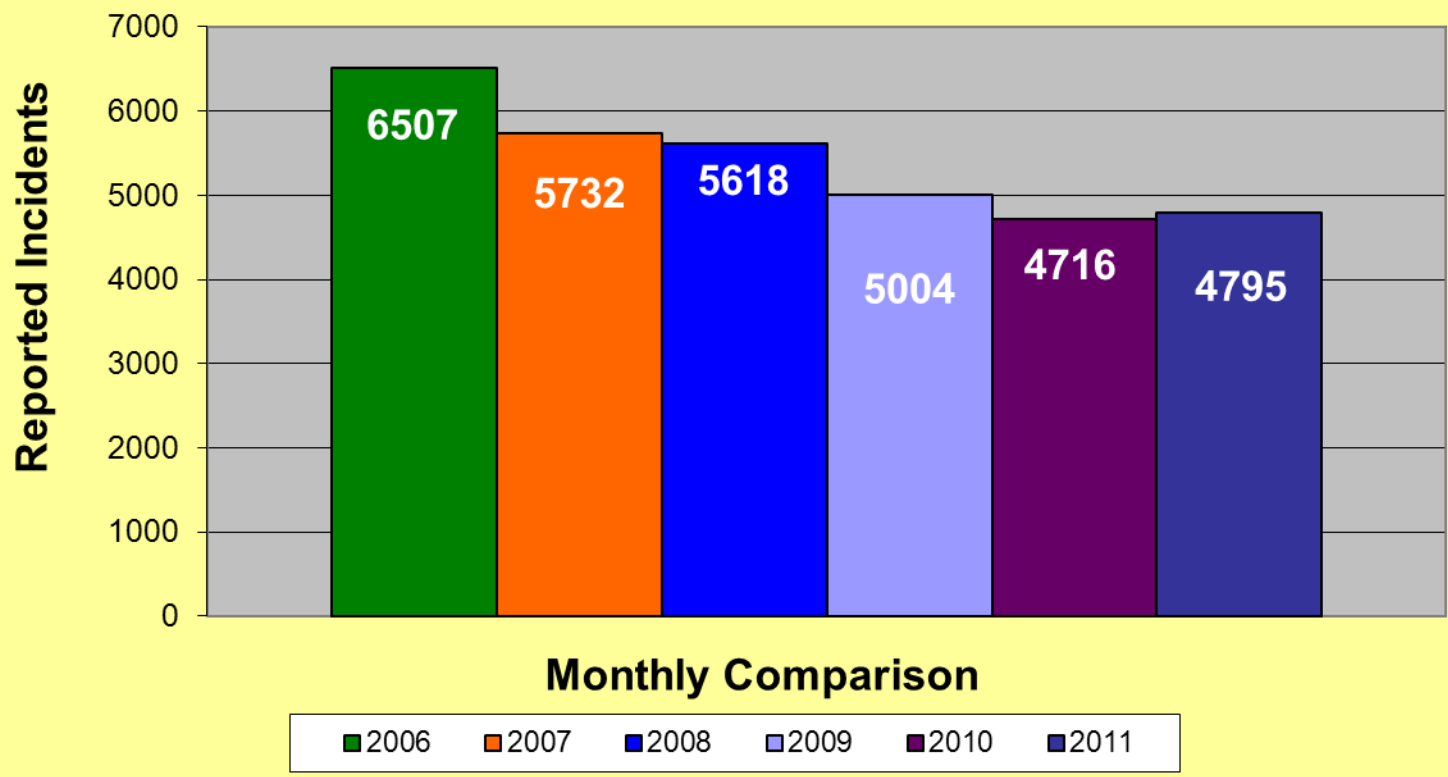

**Memphis Police Department
Part I Crimes
August 2006/2007/2008/2009/2010/2011**