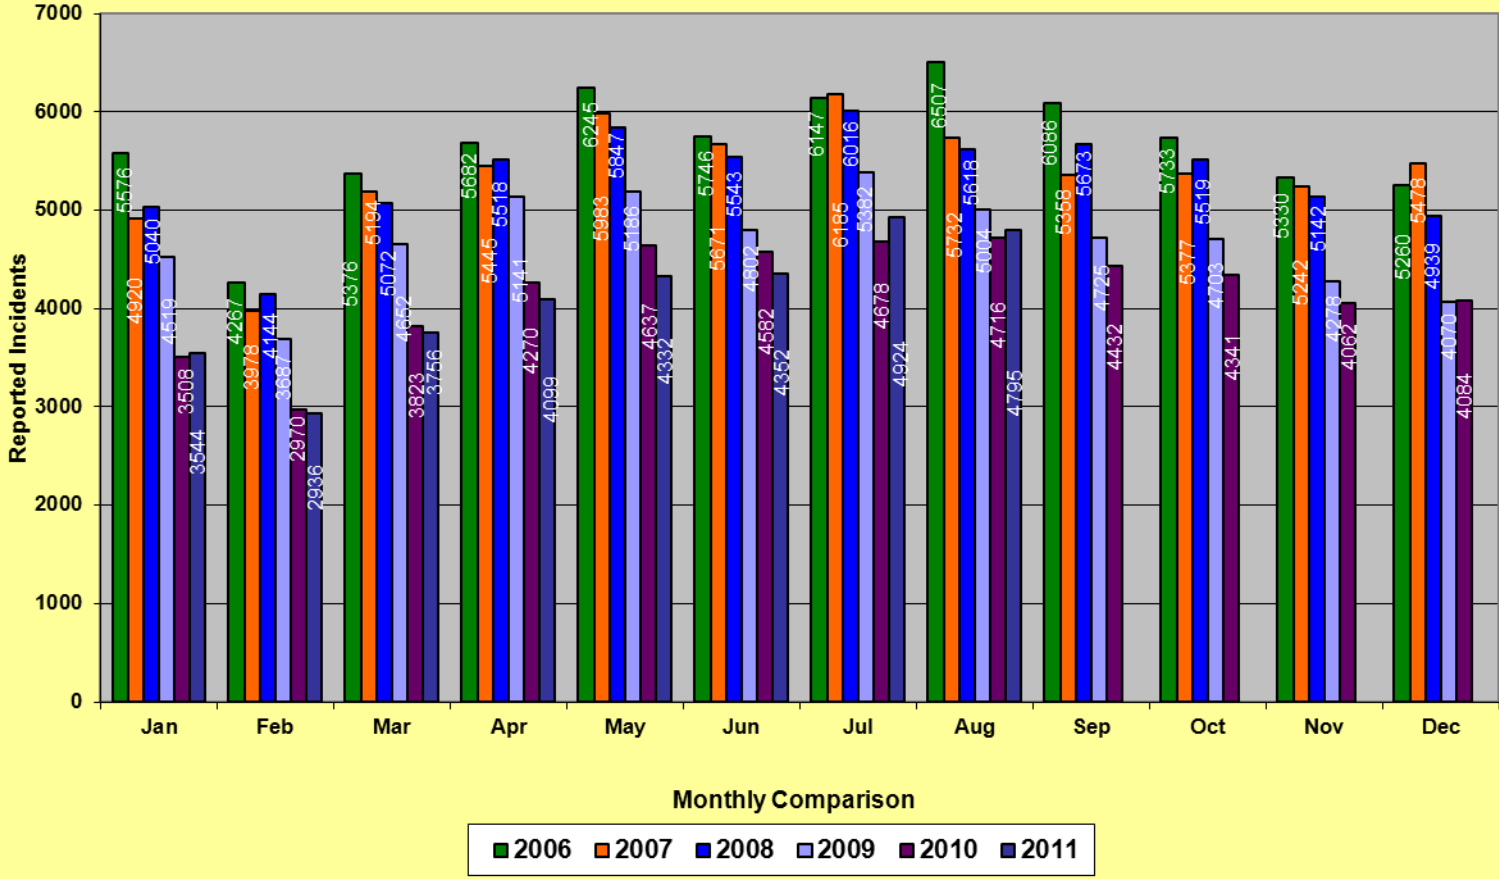

* Part I Violent Crimes reported in the FBI's Uniform Crime Reports are: Murder, Forcible Rape, Robbery, and Aggravated Assault.

** Part I Property Crimes reported in the FBI's Uniform Crime Reports are: Burglary, Larceny-Theft, and Motor Vehicle Theft.

**Memphis Police Department
Part I Crimes
August 2006/2007/2008/2009/2010/2011**

**Memphis Police Department
Part I Violent Crimes
August 2006/2007/2008/2009/2010/2011**

**Memphis Police Department
Part I Property Crime
August 2006/2007/2008/2009/2010/2011**

Memphis Police Department Part I Crimes Year to Date - 2006/2007/2008/2009/2010/2011

Memphis Police Department Part I Violent Crimes Year to Date - 2006/2007/2008/2009/2010/2011

Memphis Police Department Part I Property Crimes Year to Date - 2006/2007/2008/2009/2010/2011