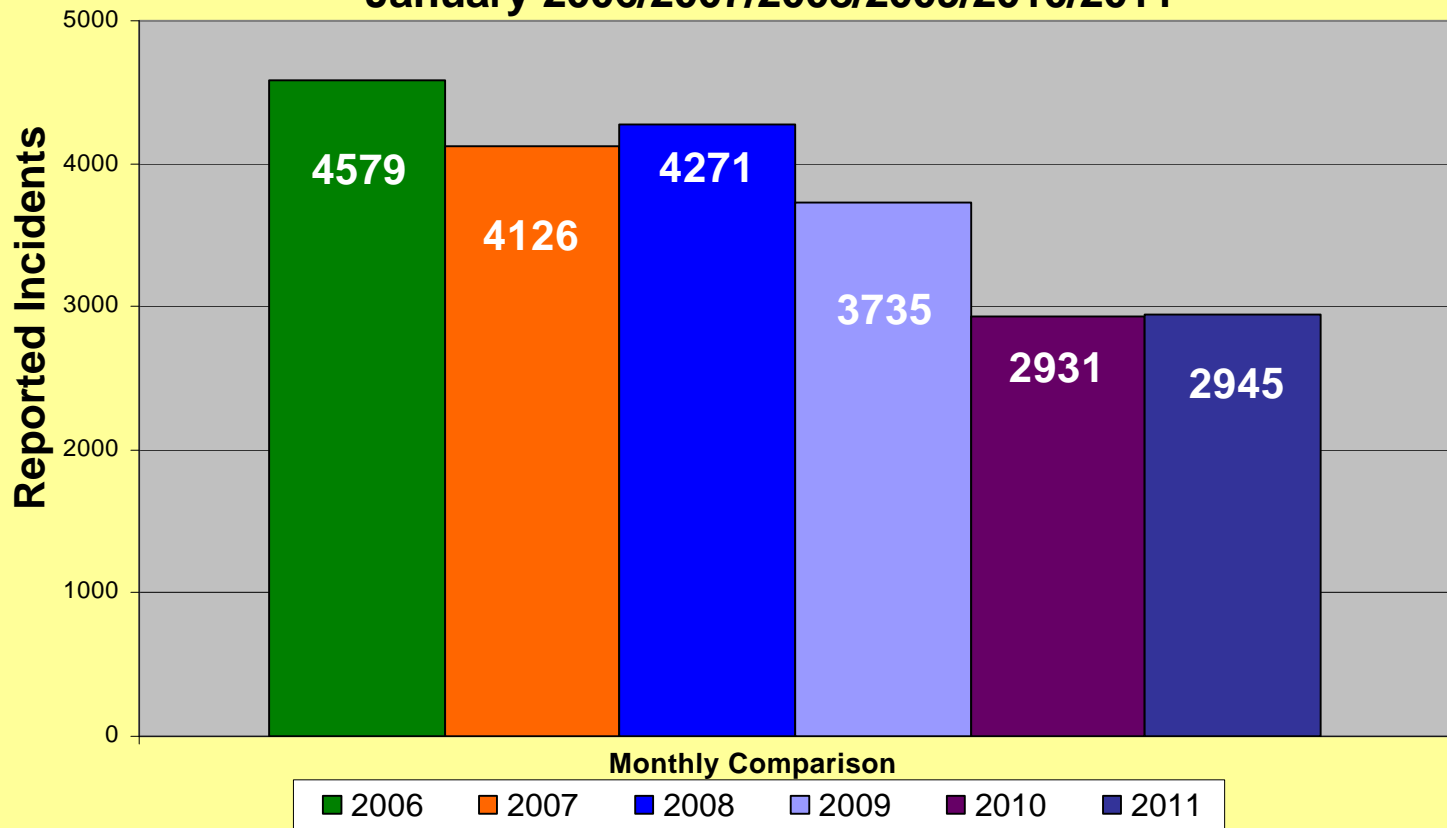

**MEMPHIS POLICE DEPARTMENT
Blue C.R.U.S.H.™ TRAC**

YEAR TO DATE

Total Part I Crime												
	Jan	Feb	Mar	Apr	May	Jun	Jul	Aug	Sep	Oct	Nov	Dec
2006	5576	4267	5376	5682	6245	5746	6147	6507	6086	5733	5330	5260
2007	4920	3978	5194	5445	5983	5671	6185	5732	5358	5377	5242	5478
2008	5040	4144	5072	5518	5847	5543	6016	5618	5673	5519	5142	4939
2009	4519	3687	4652	5141	5186	4802	5382	5004	4725	4703	4278	4070
2010	3508	2970	3823	4270	4637	4582	4678	4716	4432	4341	4062	4084
2011	3544											
Part I Violent Crime*												
	Jan	Feb	Mar	Apr	May	Jun	Jul	Aug	Sep	Oct	Nov	Dec
2006	997	730	920	1030	1092	1082	1116	1122	1048	935	878	858
2007	794	707	940	955	1132	1013	947	977	1040	913	880	923
2008	769	698	861	957	1076	993	1055	938	1058	957	878	793
2009	784	640	862	942	953	928	1008	896	837	805	704	622
2010	577	463	696	759	865	771	846	752	751	696	606	621
2011	599											
Part I Property Crime**												
	Jan	Feb	Mar	Apr	May	Jun	Jul	Aug	Sep	Oct	Nov	Dec
2006	4579	3537	4456	4652	5153	4664	5031	5385	5038	4798	4452	4402
2007	4126	3271	4254	4490	4851	4658	5238	4755	4318	4464	4362	4555
2008	4271	3446	4211	4561	4771	4550	4961	4680	4615	4562	4264	4146
2009	3735	3047	3790	4199	4233	3874	4374	4108	3888	3898	3574	3448
2010	2931	2507	3127	3511	3772	3811	3832	3964	3681	3645	3456	3463
2011	2945											

*Part I Violent Crimes reported in the FBI's Uniform Crime Reports are: Murder, Forcible Rape, Robbery, and Aggravated Assault.

**Part I Property Crimes reported in the FBI's Uniform Crime Reports are: Burglary, Larceny-Theft, and Motor Vehicle Theft.

Memphis Police Department Part I Crimes Year to Date - 2006/2007/2008/2009/2010/2011

Memphis Police Department Part I Violent Crimes Year to Date - 2006/2007/2008/2009/2010/2011

Memphis Police Department Part I Property Crimes Year to Date - 2006/2007/2008/2009/2010/2011