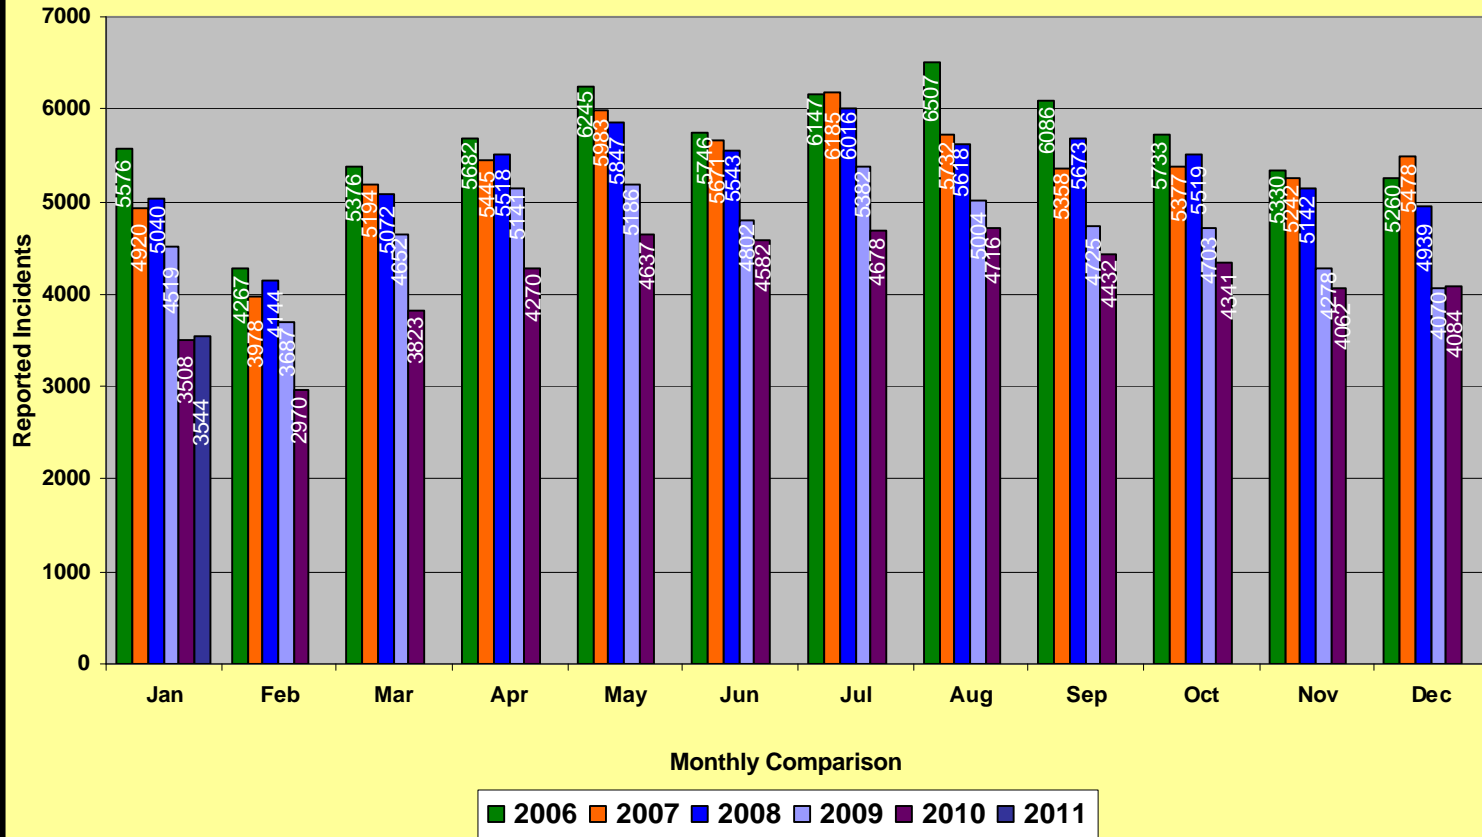

*Part I Violent Crimes reported in the FBI's Uniform Crime Reports are: Murder, Forcible Rape, Robbery, and Aggravated Assault.

**Part I Property Crimes reported in the FBI's Uniform Crime Reports are: Burglary, Larceny-Theft, and Motor Vehicle Theft.

**Memphis Police Department
Part I Crimes
January 2006/2007/2008/2009/2010/2011**

**Memphis Police Department
Part I Violent Crimes
January 2006/2007/2008/2009/2010/2011**

**Memphis Police Department
Part I Property Crime
January 2006/2007/2008/2009/2010/2011**

Memphis Police Department Part I Crimes Year to Date - 2006/2007/2008/2009/2010/2011

Memphis Police Department Part I Violent Crimes Year to Date - 2006/2007/2008/2009/2010/2011

Memphis Police Department Part I Property Crimes Year to Date - 2006/2007/2008/2009/2010/2011