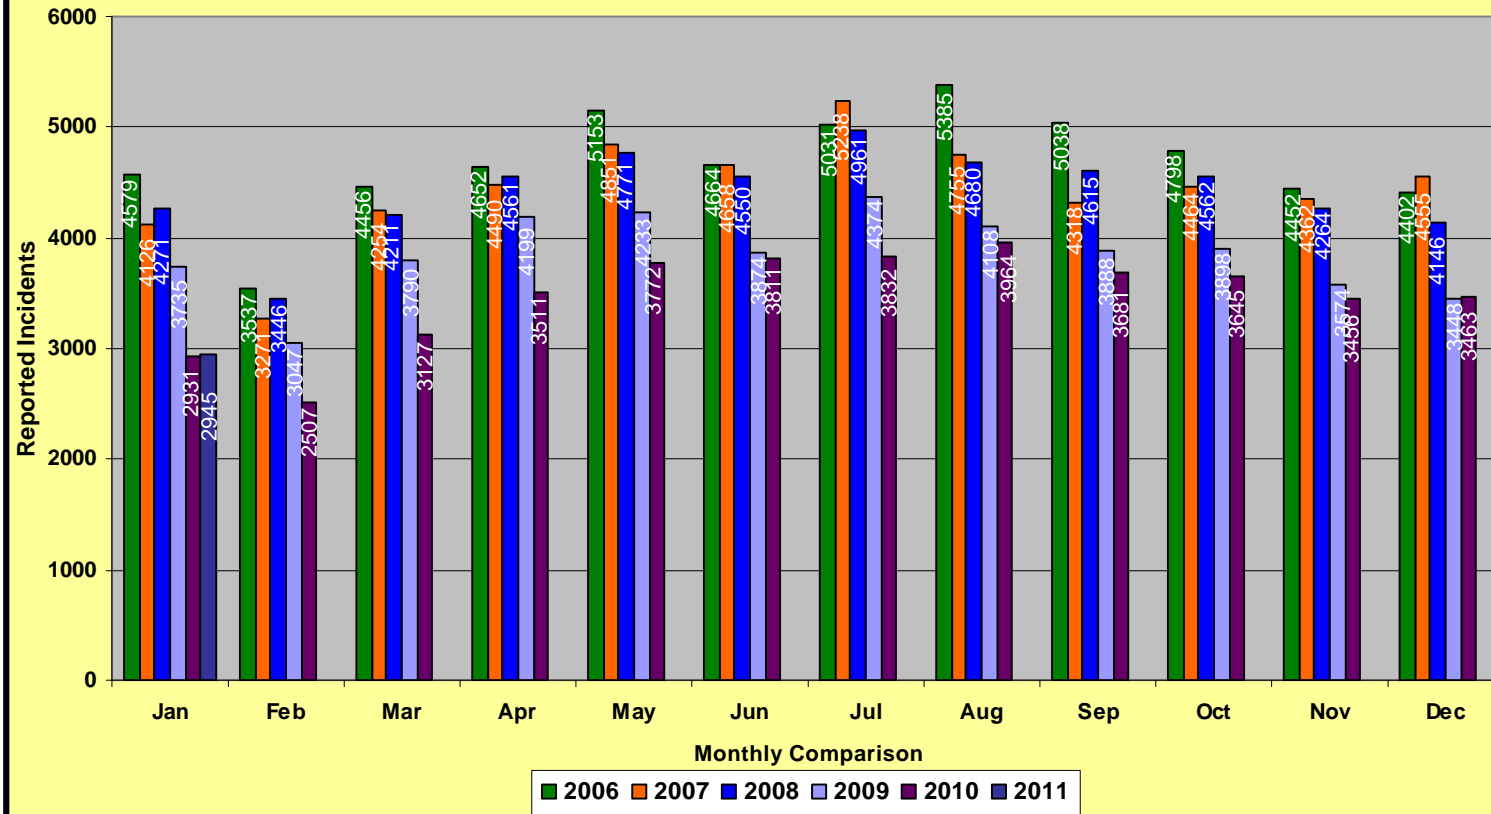

*Part I Violent Crimes reported in the FBI's Uniform Crime Reports are: Murder, Forcible Rape, Robbery, and Aggravated Assault.

**Part I Property Crimes reported in the FBI's Uniform Crime Reports are: Burglary, Larceny-Theft, and Motor Vehicle Theft.

**Memphis Police Department
Part I Crimes
January 2006/2007/2008/2009/2010/2011**

**Memphis Police Department
Part I Violent Crimes
January 2006/2007/2008/2009/2010/2011**

**Memphis Police Department
Part I Property Crime
January 2006/2007/2008/2009/2010/2011**

Memphis Police Department Part I Crimes Year to Date - 2006/2007/2008/2009/2010/2011

Memphis Police Department Part I Violent Crimes Year to Date - 2006/2007/2008/2009/2010/2011

Memphis Police Department Part I Property Crimes Year to Date - 2006/2007/2008/2009/2010/2011