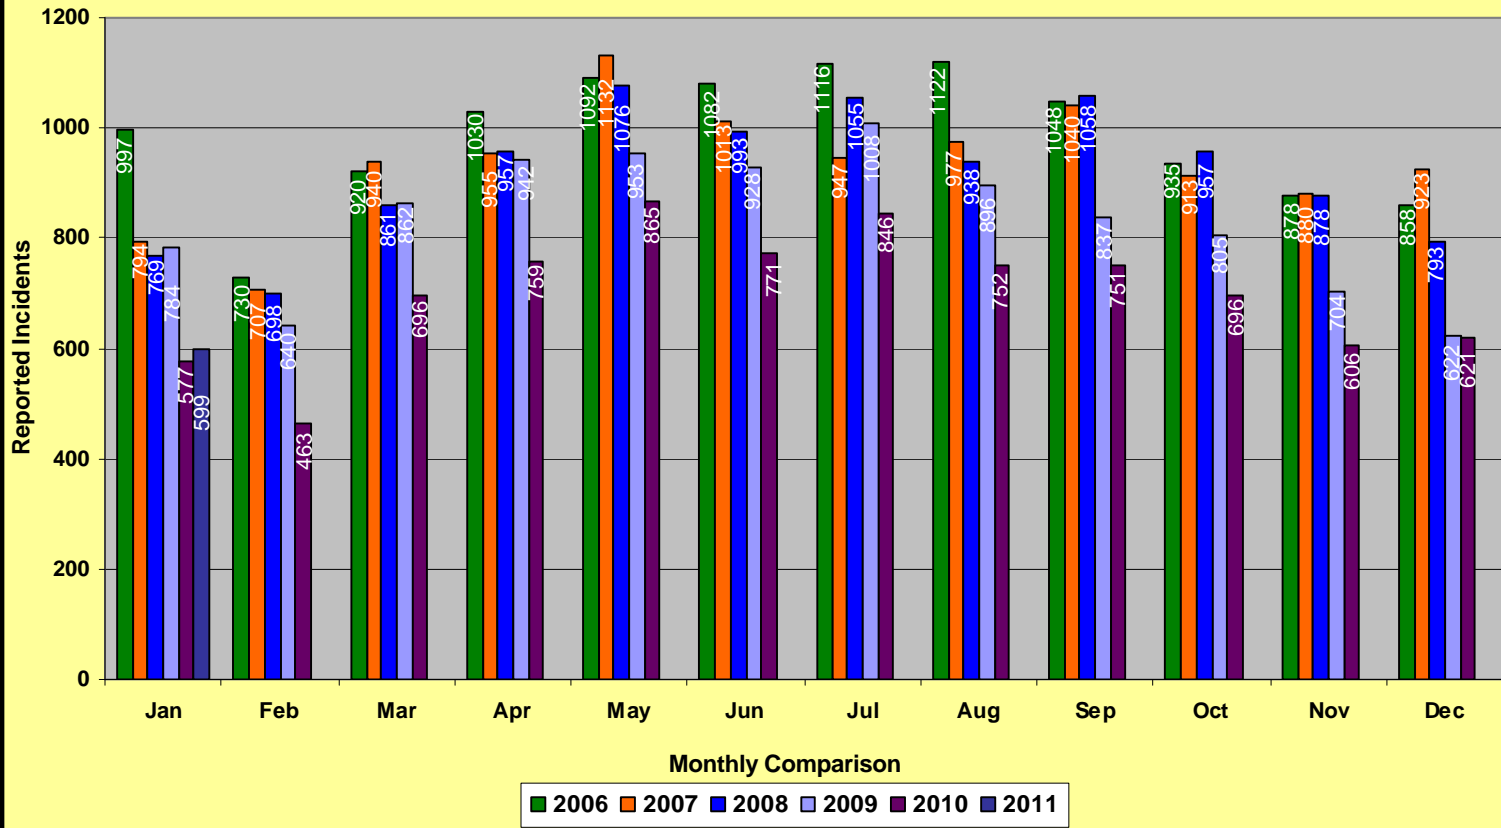

*Part I Violent Crimes reported in the FBI's Uniform Crime Reports are: Murder, Forcible Rape, Robbery, and Aggravated Assault.

**Part I Property Crimes reported in the FBI's Uniform Crime Reports are: Burglary, Larceny-Theft, and Motor Vehicle Theft.

**Memphis Police Department
Part I Crimes
January 2006/2007/2008/2009/2010/2011**

**Memphis Police Department
Part I Violent Crimes
January 2006/2007/2008/2009/2010/2011**

**Memphis Police Department
Part I Property Crime
January 2006/2007/2008/2009/2010/2011**

Memphis Police Department Part I Crimes Year to Date - 2006/2007/2008/2009/2010/2011

Memphis Police Department Part I Violent Crimes Year to Date - 2006/2007/2008/2009/2010/2011

Memphis Police Department Part I Property Crimes Year to Date - 2006/2007/2008/2009/2010/2011