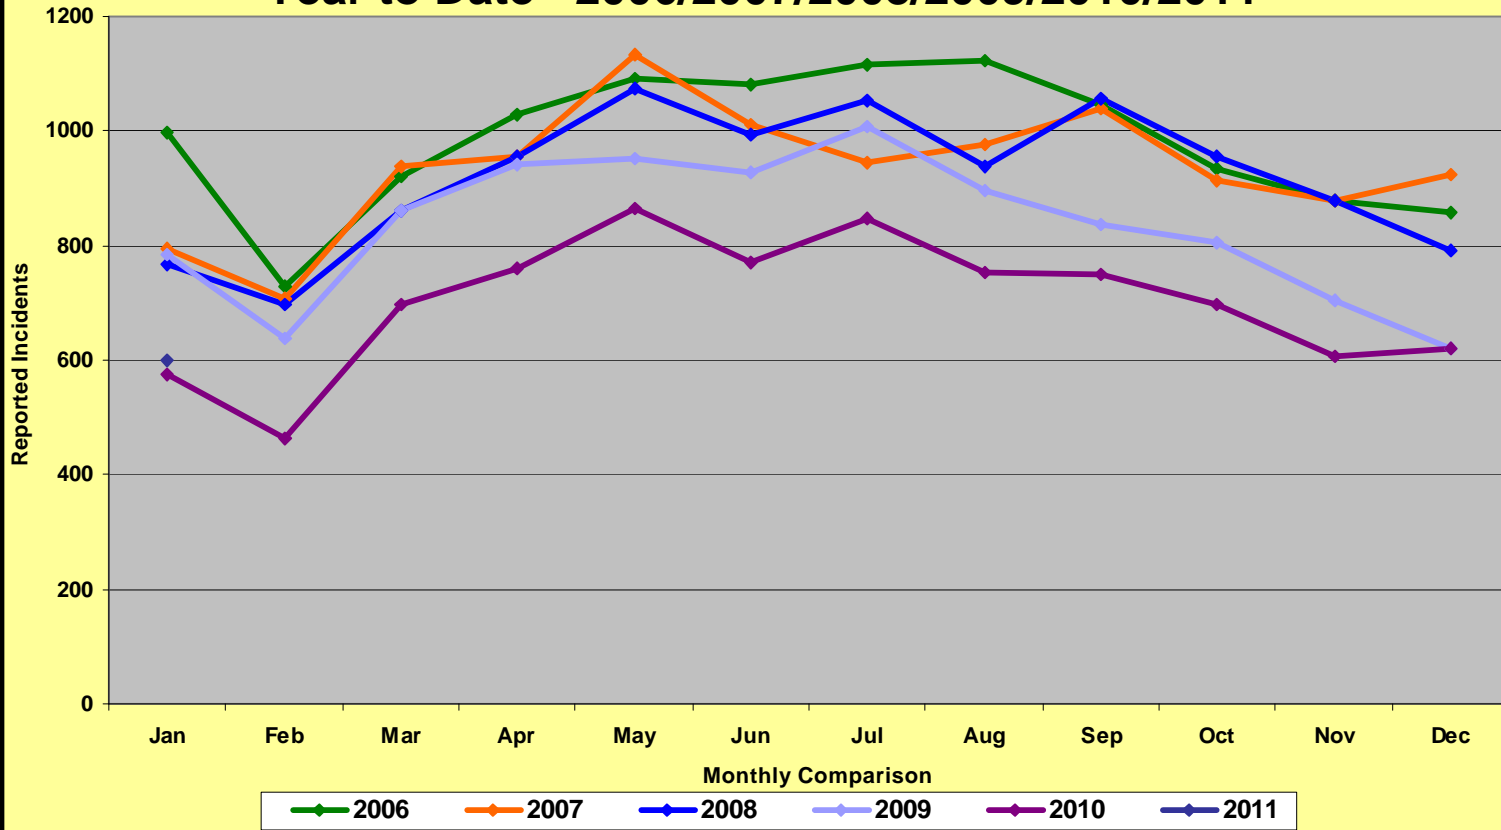

*Part I Violent Crimes reported in the FBI's Uniform Crime Reports are: Murder, Forcible Rape, Robbery, and Aggravated Assault.

**Part I Property Crimes reported in the FBI's Uniform Crime Reports are: Burglary, Larceny-Theft, and Motor Vehicle Theft.

Memphis Police Department Part I Crimes Year to Date - 2006/2007/2008/2009/2010/2011

Memphis Police Department Part I Violent Crimes Year to Date - 2006/2007/2008/2009/2010/2011

Memphis Police Department Part I Property Crimes Year to Date - 2006/2007/2008/2009/2010/2011

Memphis Police Department Part I Crimes Year to Date - 2006/2007/2008/2009/2010/2011

MemphisPolice Department Part 1 Violent Crimes Year to Date - 2006/2007/2008/2009/2010/2011

Memphis Police Department Part I Property Crimes Year to Date - 2006/2007/2008/2009/2010/2011