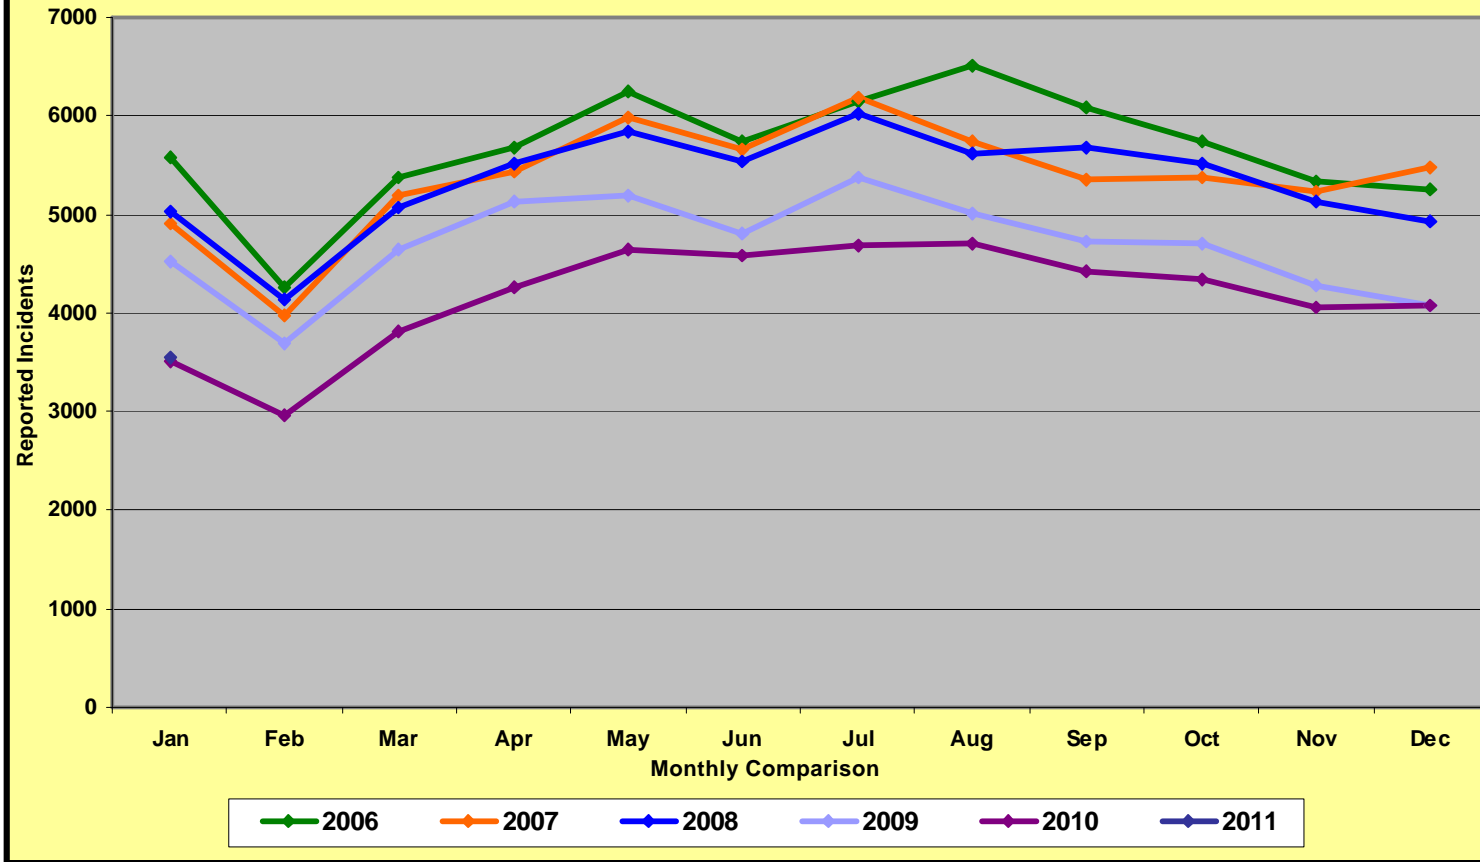

*Part I Violent Crimes reported in the FBI's Uniform Crime Reports are: Murder, Forcible Rape, Robbery, and Aggravated Assault.

**Part I Property Crimes reported in the FBI's Uniform Crime Reports are: Burglary, Larceny-Theft, and Motor Vehicle Theft.

Memphis Police Department Part I Crimes Year to Date - 2006/2007/2008/2009/2010/2011

Memphis Police Department Part I Violent Crimes Year to Date - 2006/2007/2008/2009/2010/2011

Memphis Police Department Part I Property Crimes Year to Date - 2006/2007/2008/2009/2010/2011

Memphis Police Department Part I Crimes Year to Date - 2006/2007/2008/2009/2010/2011

MemphisPolice Department Part 1 Violent Crimes Year to Date - 2006/2007/2008/2009/2010/2011

Memphis Police Department Part I Property Crimes Year to Date - 2006/2007/2008/2009/2010/2011