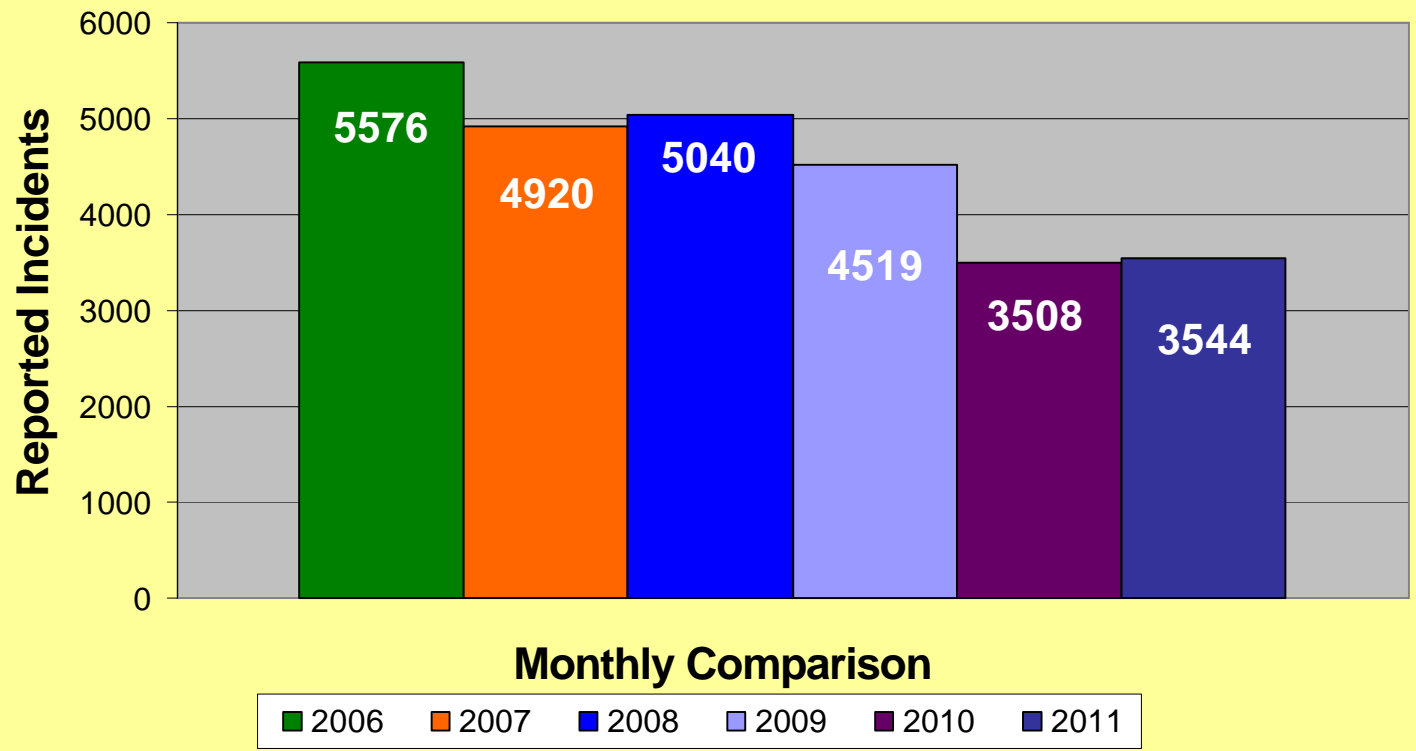

**Memphis Police Department
Part I Crimes
January 2006/2007/2008/2009/2010/2011**