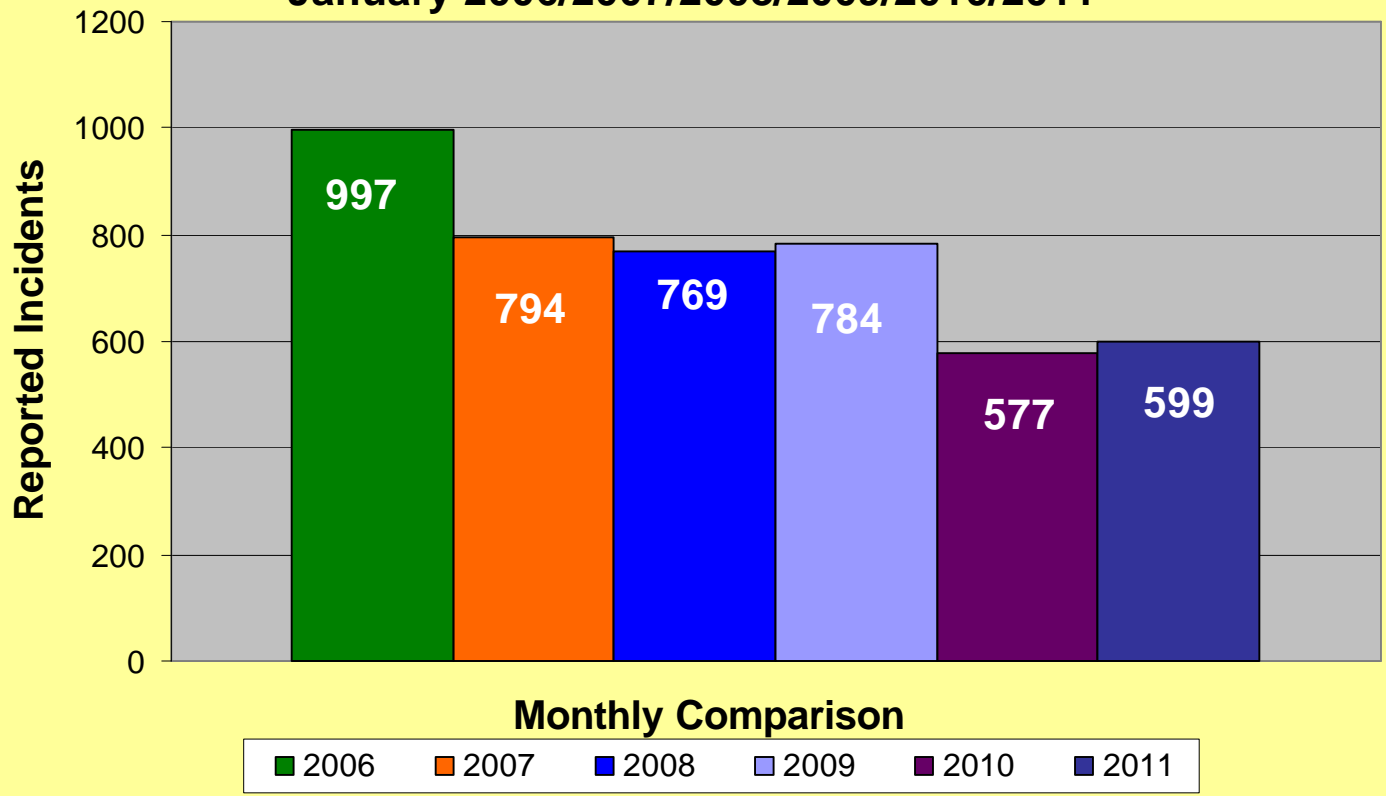

**Memphis Police Department
Part I Violent Crimes
January 2006/2007/2008/2009/2010/2011**