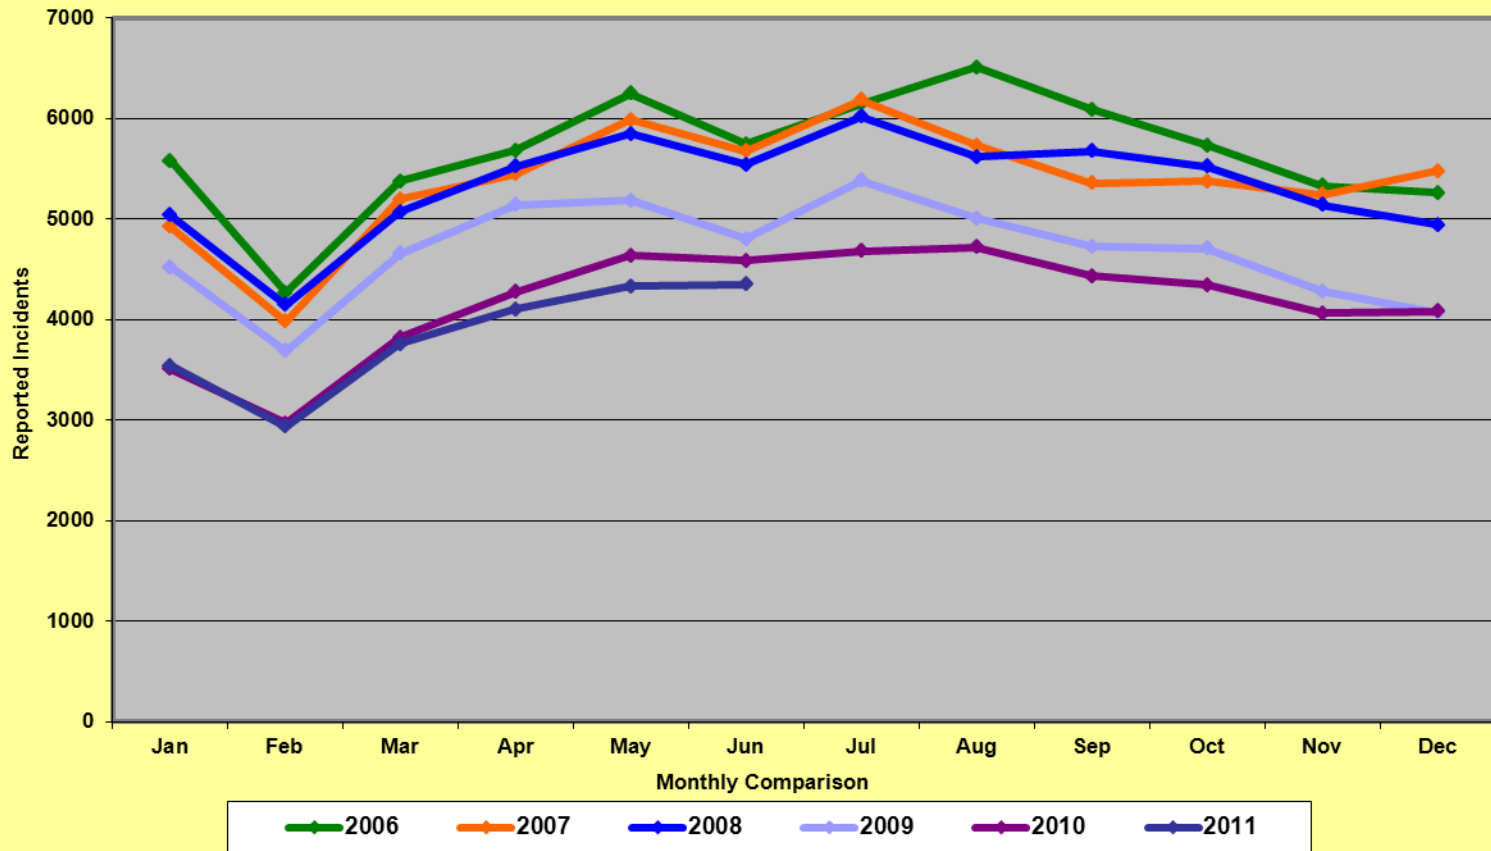

* Part I Violent Crimes reported in the FBI's Uniform Crime Reports are: Murder, Forcible Rape, Robbery, and Aggravated Assault.

** Part I Property Crimes reported in the FBI's Uniform Crime Reports are: Burglary, Larceny-Theft, and Motor Vehicle Theft.

**Memphis Police Department
Part I Crimes
June 2006/2007/2008/2009/2010/2011**

**Memphis Police Department
Part I Violent Crimes
June 2006/2007/2008/2009/2010/2011**

**Memphis Police Department
Part I Property Crime
June 2006/2007/2008/2009/2010/2011**

Memphis Police Department Part I Crimes Year to Date - 2006/2007/2008/2009/2010/2011

Memphis Police Department Part I Violent Crimes Year to Date - 2006/2007/2008/2009/2010/2011

Memphis Police Department Part I Property Crimes Year to Date - 2006/2007/2008/2009/2010/2011

Memphis Police Department Part I Crimes Year to Date - 2006/2007/2008/2009/2010/2011

MemphisPolice Department Part 1 Violent Crimes Year to Date - 2006/2007/2008/2009/2010/2011

Memphis Police Department Part I Property Crimes Year to Date - 2006/2007/2008/2009/2010/2011