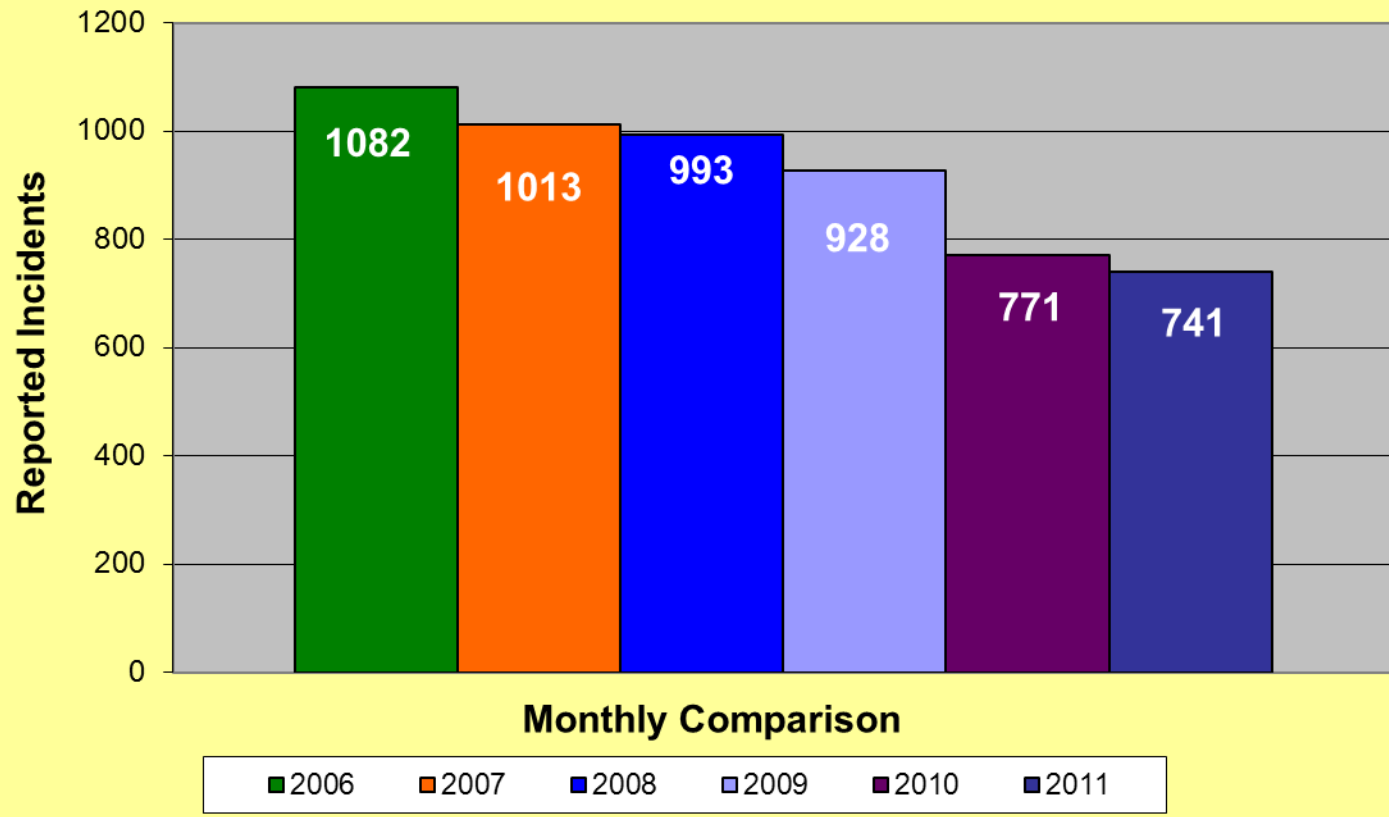

**Memphis Police Department
Part I Violent Crimes
June 2006/2007/2008/2009/2010/2011**