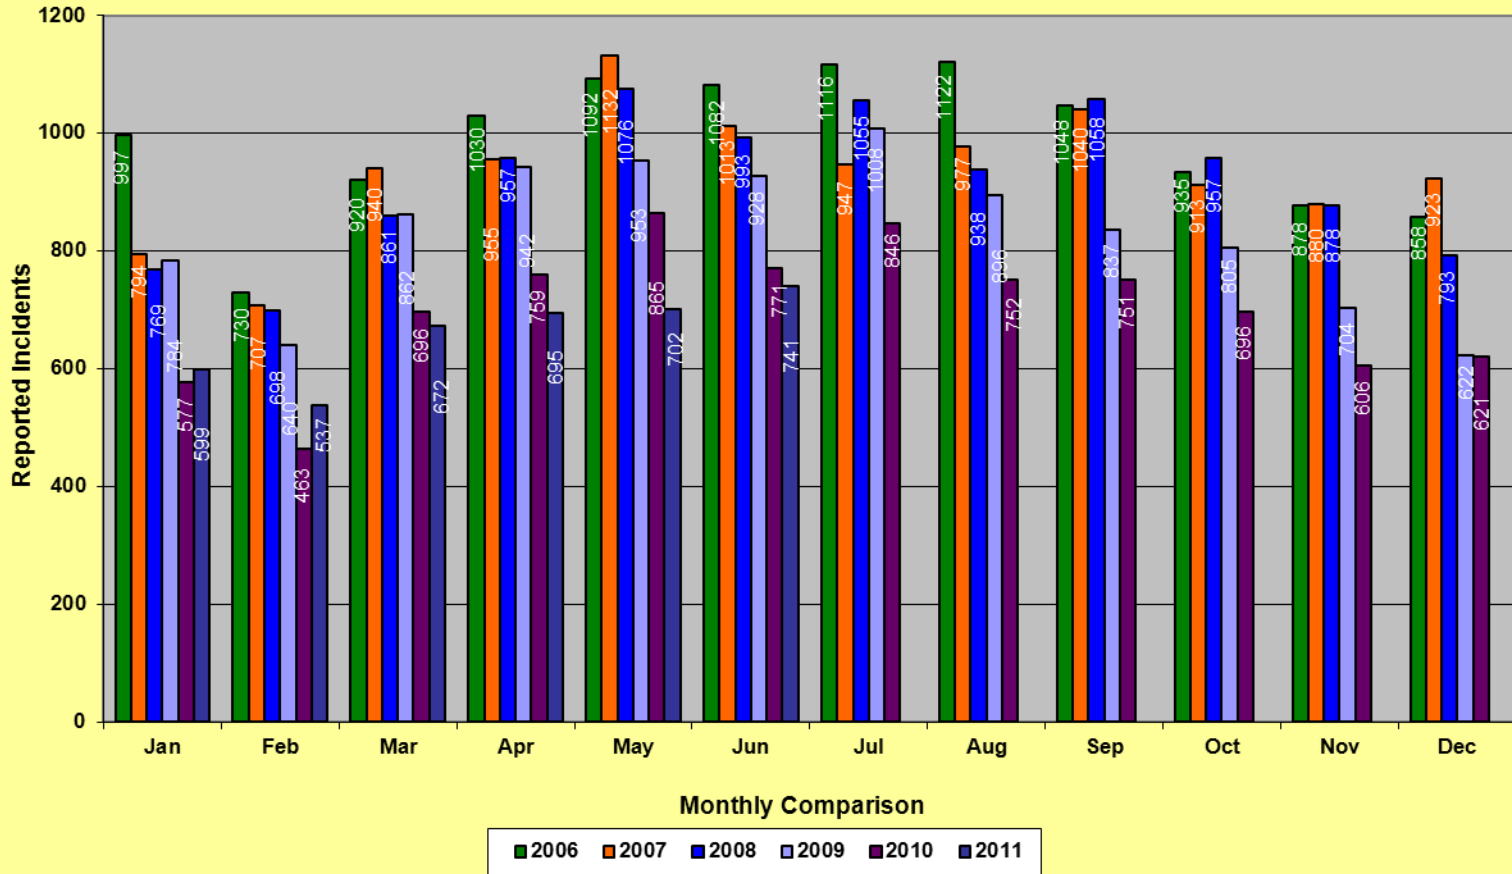

* Part I Violent Crimes reported in the FBI's Uniform Crime Reports are: Murder, Forcible Rape, Robbery, and Aggravated Assault.

** Part I Property Crimes reported in the FBI's Uniform Crime Reports are: Burglary, Larceny-Theft, and Motor Vehicle Theft.

**Memphis Police Department
Part I Crimes
June 2006/2007/2008/2009/2010/2011**

**Memphis Police Department
Part I Violent Crimes
June 2006/2007/2008/2009/2010/2011**

**Memphis Police Department
Part I Property Crime
June 2006/2007/2008/2009/2010/2011**

Memphis Police Department Part I Crimes Year to Date - 2006/2007/2008/2009/2010/2011

Memphis Police Department Part I Violent Crimes Year to Date - 2006/2007/2008/2009/2010/2011

Memphis Police Department Part I Property Crimes Year to Date - 2006/2007/2008/2009/2010/2011