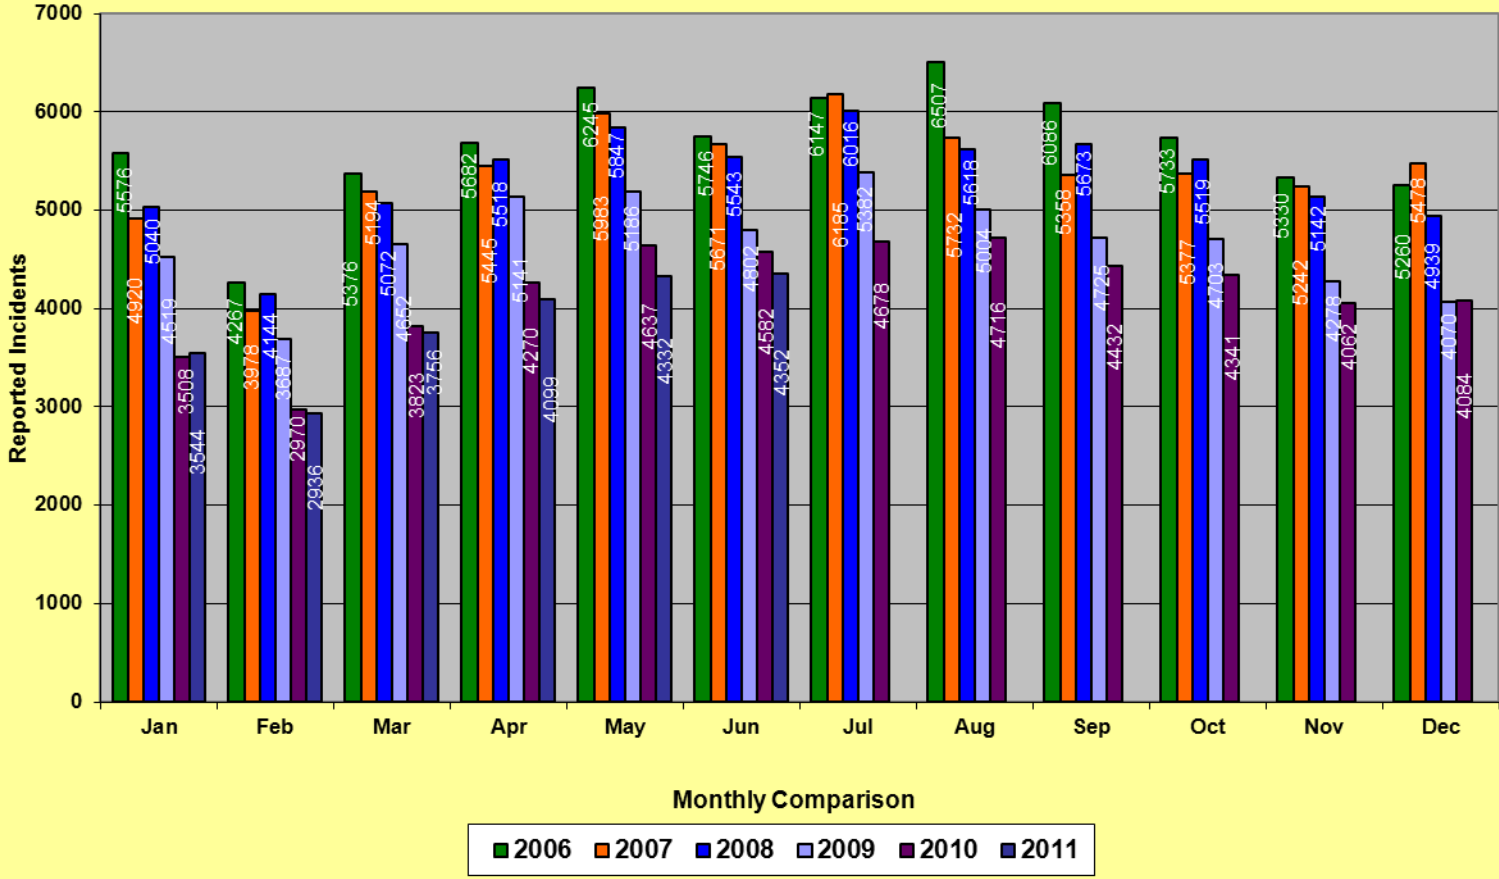

* Part I Violent Crimes reported in the FBI's Uniform Crime Reports are: Murder, Forcible Rape, Robbery, and Aggravated Assault.

** Part I Property Crimes reported in the FBI's Uniform Crime Reports are: Burglary, Larceny-Theft, and Motor Vehicle Theft.

**Memphis Police Department
Part I Crimes
June 2006/2007/2008/2009/2010/2011**

**Memphis Police Department
Part I Violent Crimes
June 2006/2007/2008/2009/2010/2011**

**Memphis Police Department
Part I Property Crime
June 2006/2007/2008/2009/2010/2011**

Memphis Police Department Part I Crimes Year to Date - 2006/2007/2008/2009/2010/2011

Memphis Police Department Part I Violent Crimes Year to Date - 2006/2007/2008/2009/2010/2011

Memphis Police Department Part I Property Crimes Year to Date - 2006/2007/2008/2009/2010/2011