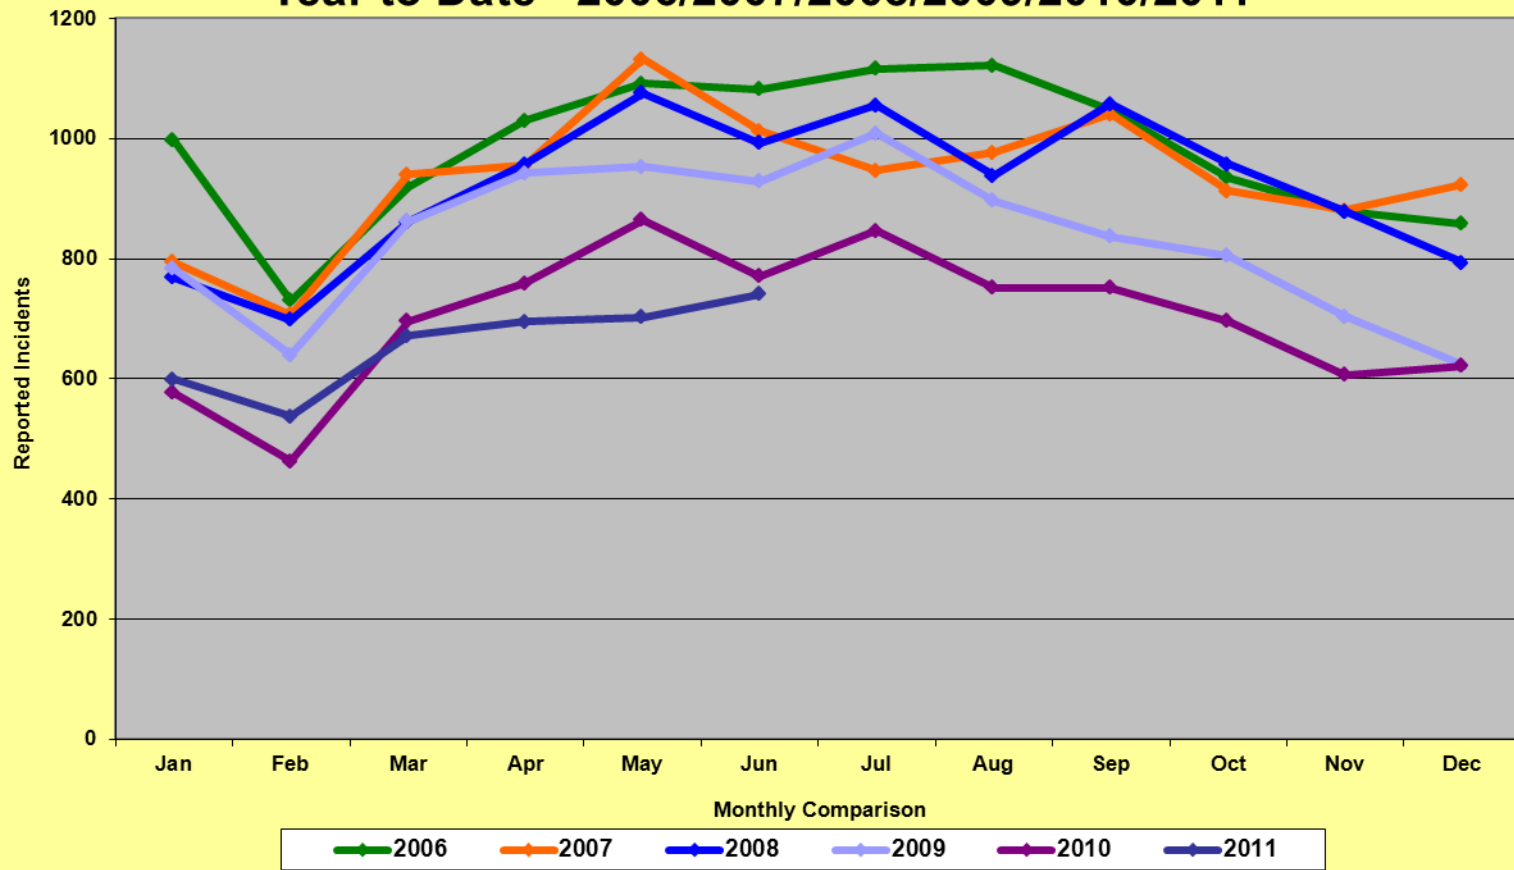

* Part I Violent Crimes reported in the FBI's Uniform Crime Reports are: Murder, Forcible Rape, Robbery, and Aggravated Assault.

** Part I Property Crimes reported in the FBI's Uniform Crime Reports are: Burglary, Larceny-Theft, and Motor Vehicle Theft.

Memphis Police Department Part I Crimes Year to Date - 2006/2007/2008/2009/2010/2011

Memphis Police Department Part I Violent Crimes Year to Date - 2006/2007/2008/2009/2010/2011

Memphis Police Department Part I Property Crimes Year to Date - 2006/2007/2008/2009/2010/2011

Memphis Police Department Part I Crimes Year to Date - 2006/2007/2008/2009/2010/2011

MemphisPolice Department Part 1 Violent Crimes Year to Date - 2006/2007/2008/2009/2010/2011

Memphis Police Department Part I Property Crimes Year to Date - 2006/2007/2008/2009/2010/2011