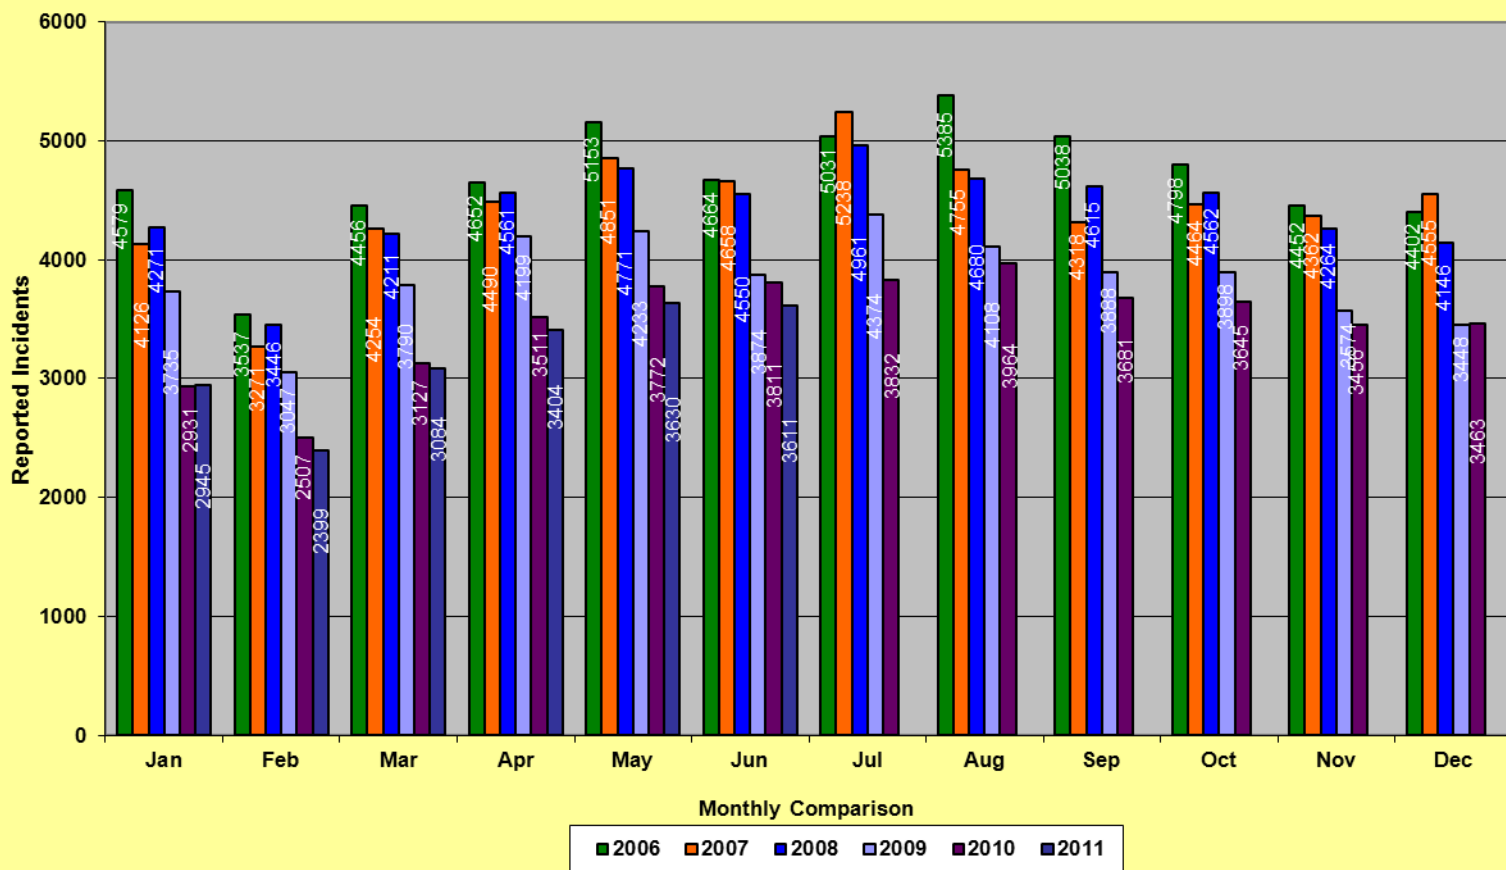

* Part I Violent Crimes reported in the FBI's Uniform Crime Reports are: Murder, Forcible Rape, Robbery, and Aggravated Assault.

** Part I Property Crimes reported in the FBI's Uniform Crime Reports are: Burglary, Larceny-Theft, and Motor Vehicle Theft.

**Memphis Police Department
Part I Crimes
June 2006/2007/2008/2009/2010/2011**

**Memphis Police Department
Part I Violent Crimes
June 2006/2007/2008/2009/2010/2011**

**Memphis Police Department
Part I Property Crime
June 2006/2007/2008/2009/2010/2011**

Memphis Police Department Part I Crimes Year to Date - 2006/2007/2008/2009/2010/2011

Memphis Police Department Part I Violent Crimes Year to Date - 2006/2007/2008/2009/2010/2011

Memphis Police Department Part I Property Crimes Year to Date - 2006/2007/2008/2009/2010/2011