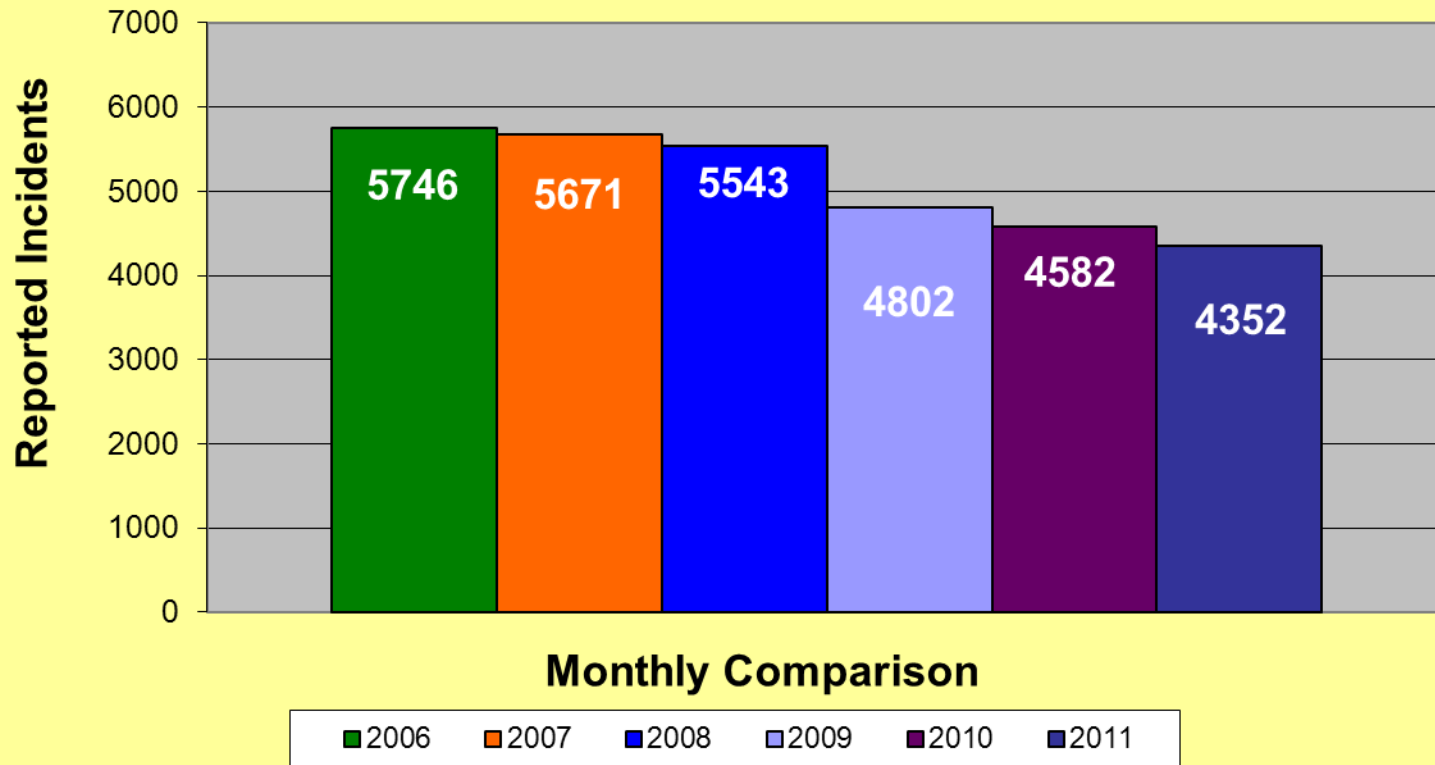

**Memphis Police Department
Part I Crimes
June 2006/2007/2008/2009/2010/2011**