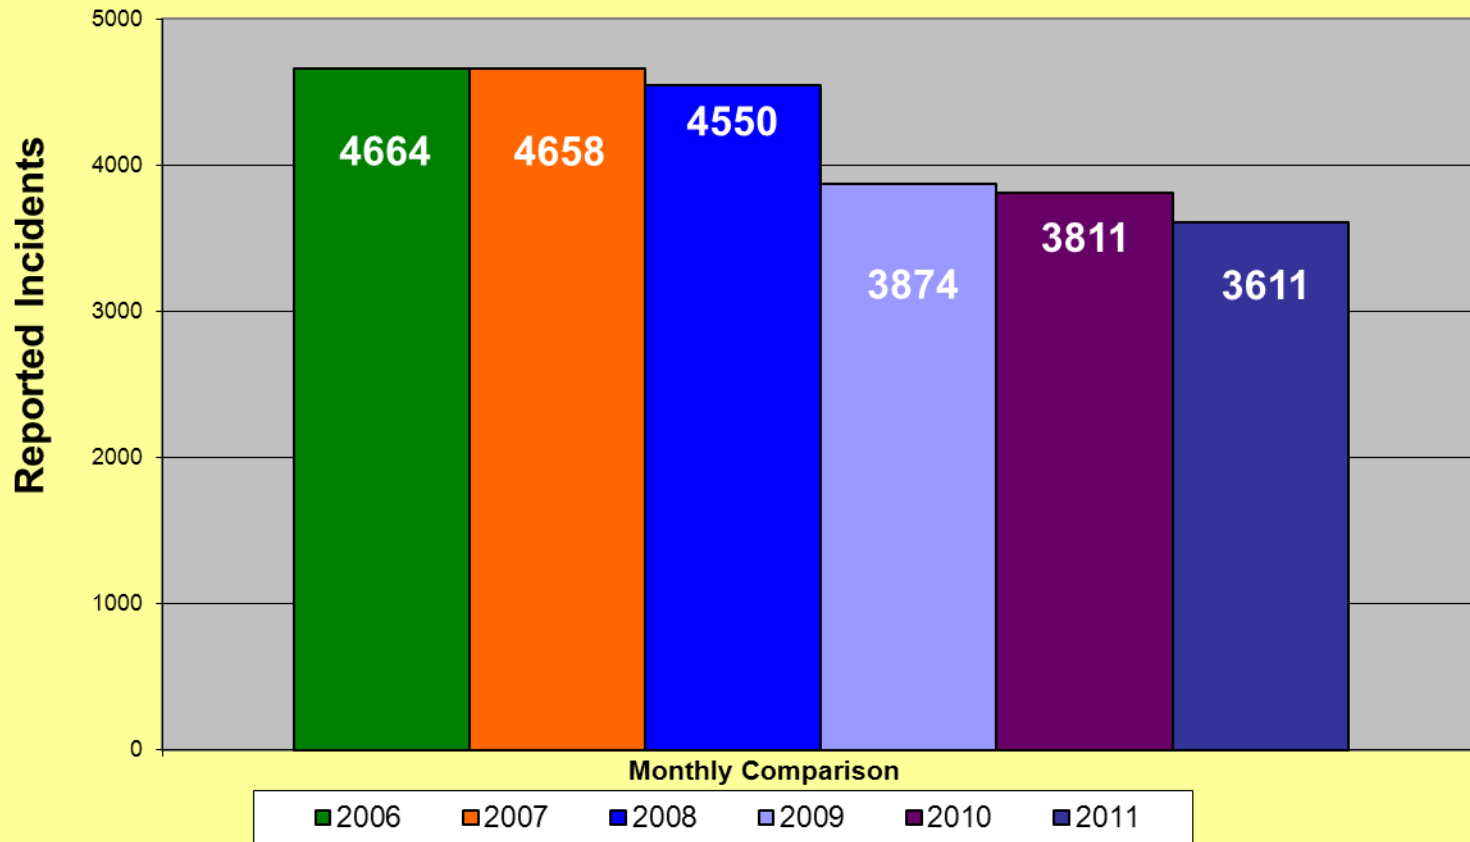

**MEMPHIS POLICE DEPARTMENT
Blue C.R.U.S.H.™ TRAC**

YEAR TO DATE

Total Part I Crime												
	Jan	Feb	Mar	Apr	May	Jun	Jul	Aug	Sep	Oct	Nov	Dec
2006	5576	4267	5376	5682	6245	5746	6147	6507	6086	5733	5330	5260
2007	4920	3978	5194	5445	5983	5671	6185	5732	5358	5377	5242	5478
2008	5040	4144	5072	5518	5847	5543	6016	5618	5673	5519	5142	4939
2009	4519	3687	4652	5141	5186	4802	5382	5004	4725	4703	4278	4070
2010	3508	2970	3823	4270	4637	4582	4678	4716	4432	4341	4062	4084
2011	3544	2936	3756	4099	4332	4352						
Part I Violent Crime*												
	Jan	Feb	Mar	Apr	May	Jun	Jul	Aug	Sep	Oct	Nov	Dec
2006	997	730	920	1030	1092	1082	1116	1122	1048	935	878	858
2007	794	707	940	955	1132	1013	947	977	1040	913	880	923
2008	769	698	861	957	1076	993	1055	938	1058	957	878	793
2009	784	640	862	942	953	928	1008	896	837	805	704	622
2010	577	463	696	759	865	771	846	752	751	696	606	621
2011	599	537	672	695	702	741						
Part I Property Crime**												
	Jan	Feb	Mar	Apr	May	Jun	Jul	Aug	Sep	Oct	Nov	Dec
2006	4579	3537	4456	4652	5153	4664	5031	5385	5038	4798	4452	4402
2007	4126	3271	4254	4490	4851	4658	5238	4755	4318	4464	4362	4555
2008	4271	3446	4211	4561	4771	4550	4961	4680	4615	4562	4264	4146
2009	3735	3047	3790	4199	4233	3874	4374	4108	3888	3898	3574	3448
2010	2931	2507	3127	3511	3772	3811	3832	3964	3681	3645	3456	3463
2011	2945	2399	3084	3404	3630	3611						

* Part I Violent Crimes reported in the FBI's Uniform Crime Reports are: Murder, Forcible Rape, Robbery, and Aggravated Assault.

** Part I Property Crimes reported in the FBI's Uniform Crime Reports are: Burglary, Larceny-Theft, and Motor Vehicle Theft.

Memphis Police Department Part I Crimes Year to Date - 2006/2007/2008/2009/2010/2011

Memphis Police Department Part I Violent Crimes Year to Date - 2006/2007/2008/2009/2010/2011

Memphis Police Department Part I Property Crimes Year to Date - 2006/2007/2008/2009/2010/2011