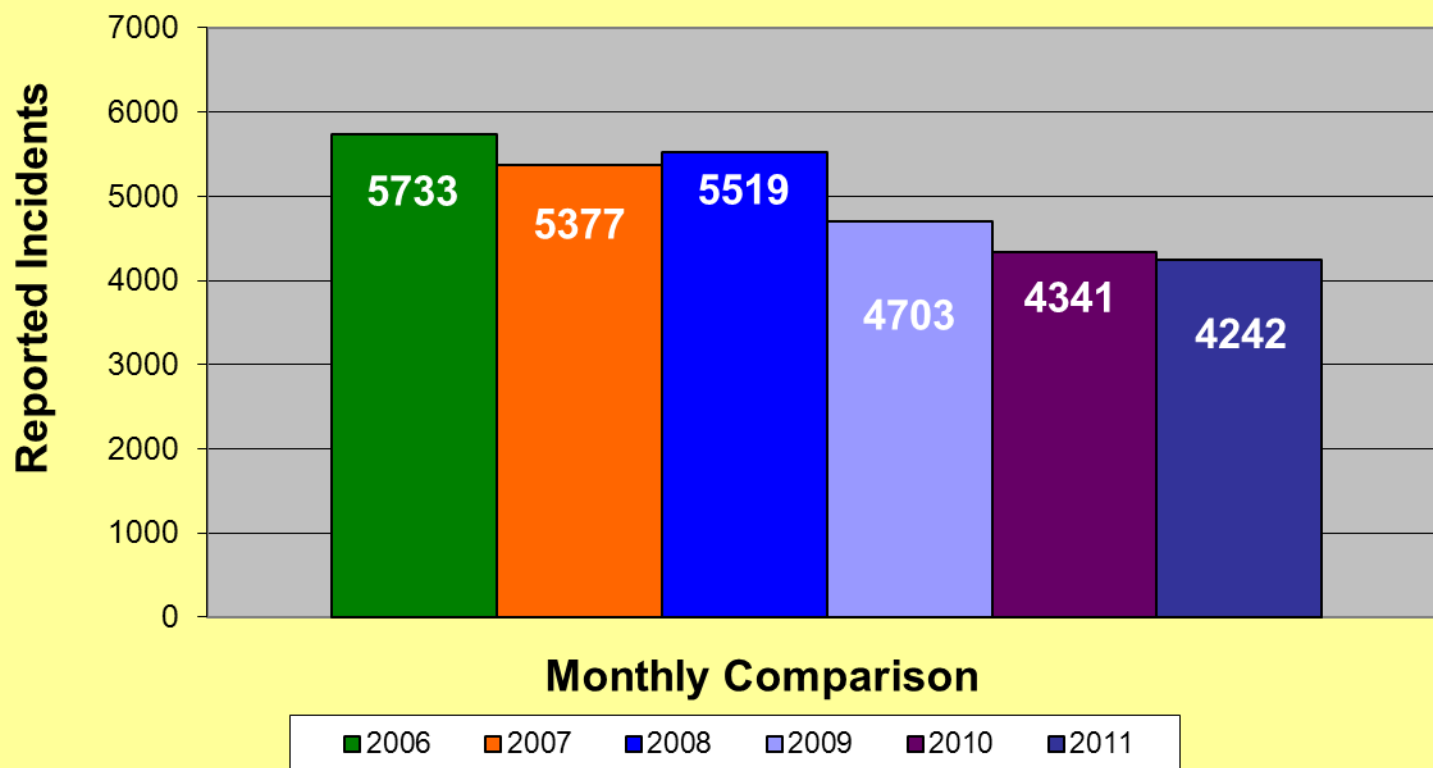

**Memphis Police Department
Part I Crimes
October 2006/2007/2008/2009/2010/2011**