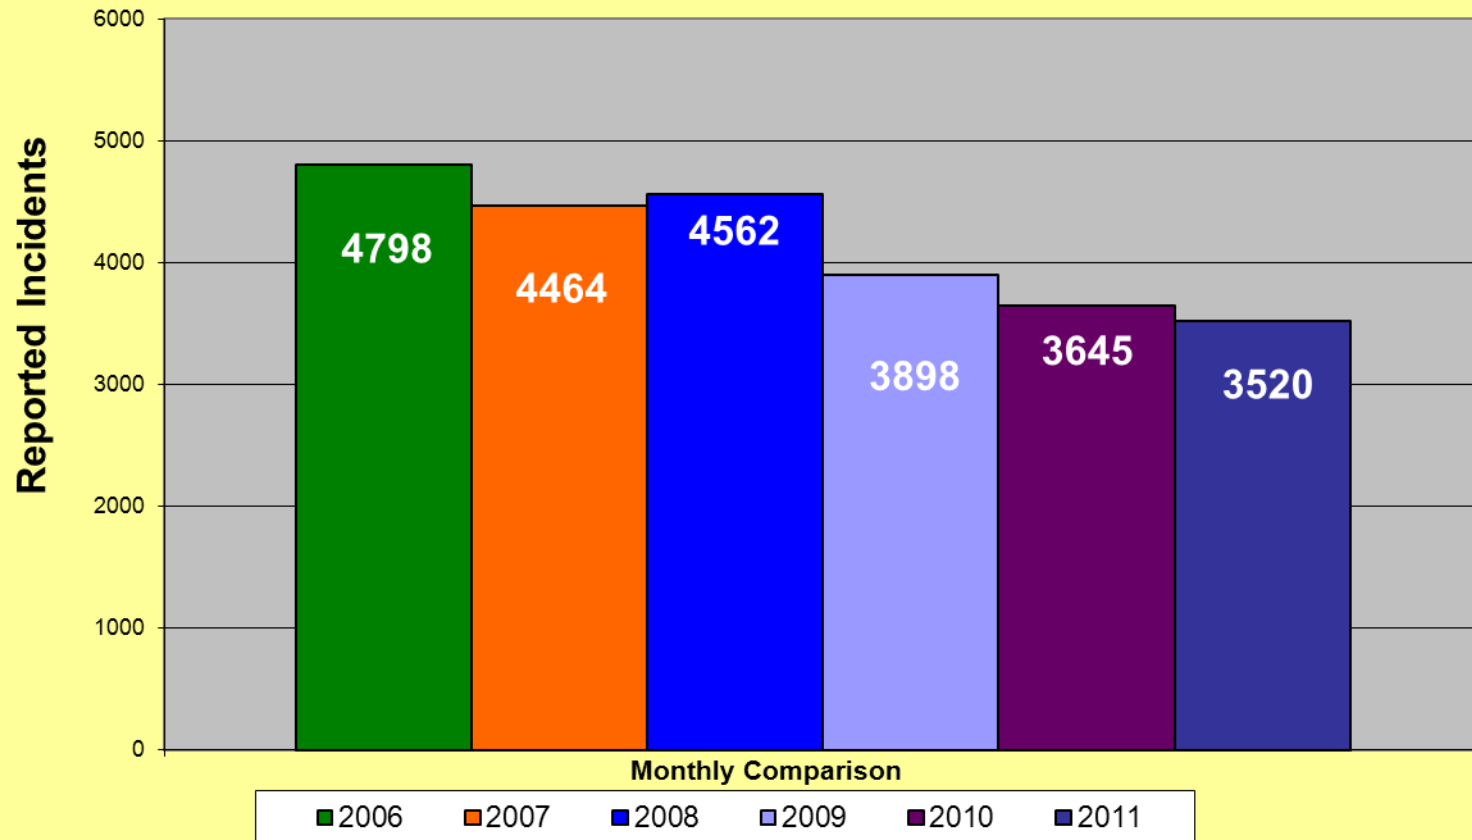

Memphis Police Department Part I Property Crime October 2006/2007/2008/2009/2010/2011