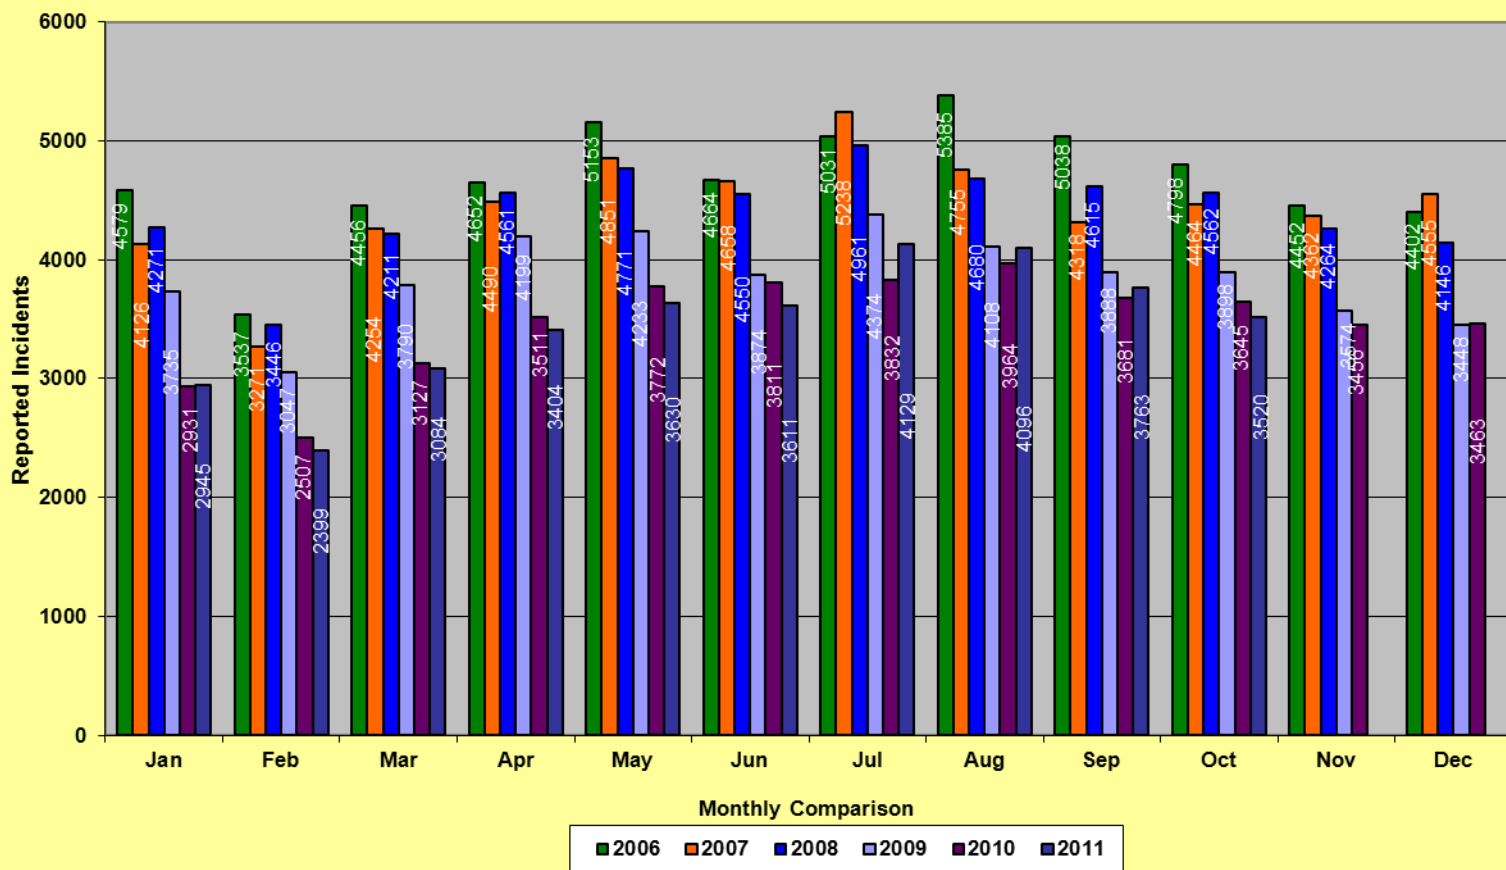

Memphis Police Department Part I Property Crimes Year to Date - 2006/2007/2008/2009/2010/2011