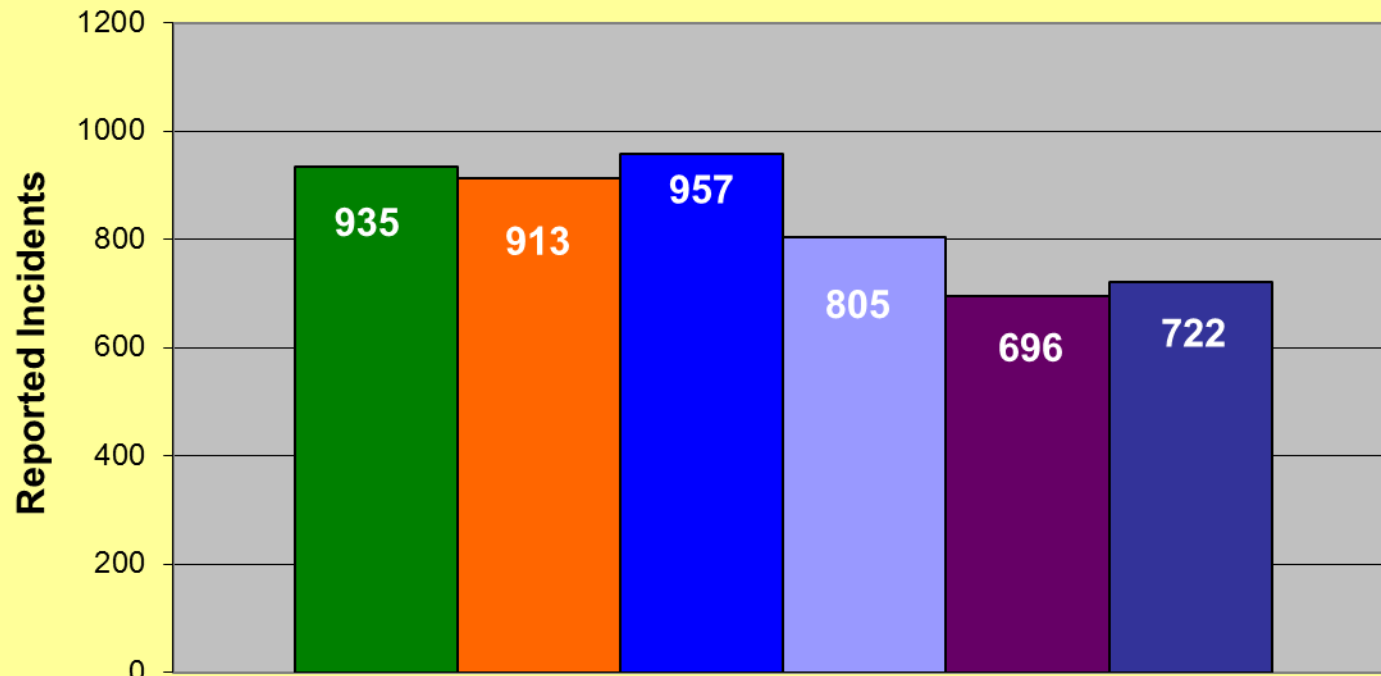

**Memphis Police Department
Part I Violent Crimes
October 2006/2007/2008/2009/2010/2011**

Monthly Comparison

■ 2006   ■ 2007   ■ 2008   ■ 2009   ■ 2010   ■ 2011