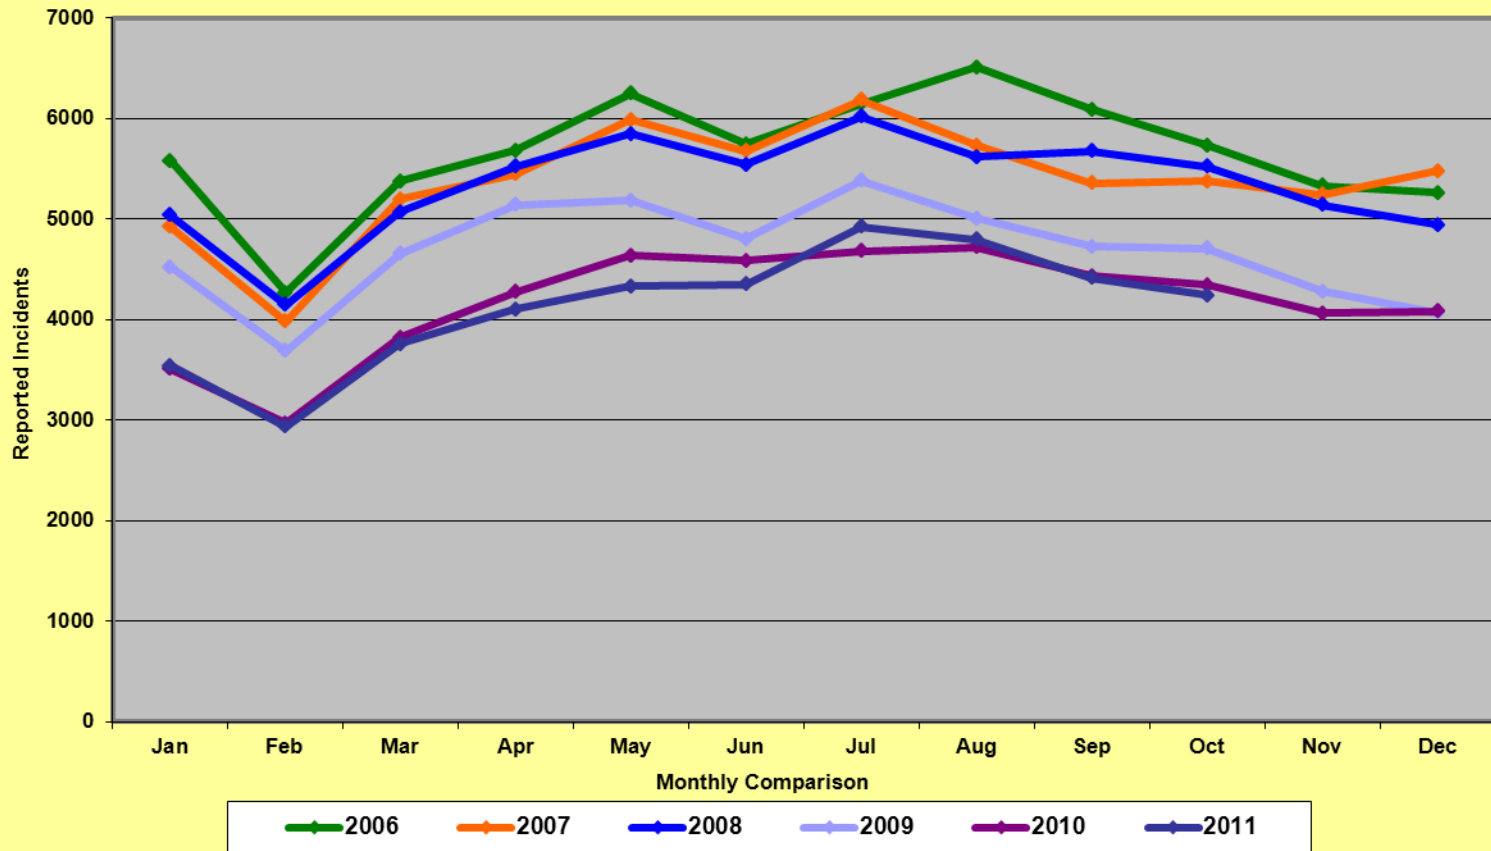

Memphis Police Department Part I Crimes Year to Date - 2006/2007/2008/2009/2010/2011