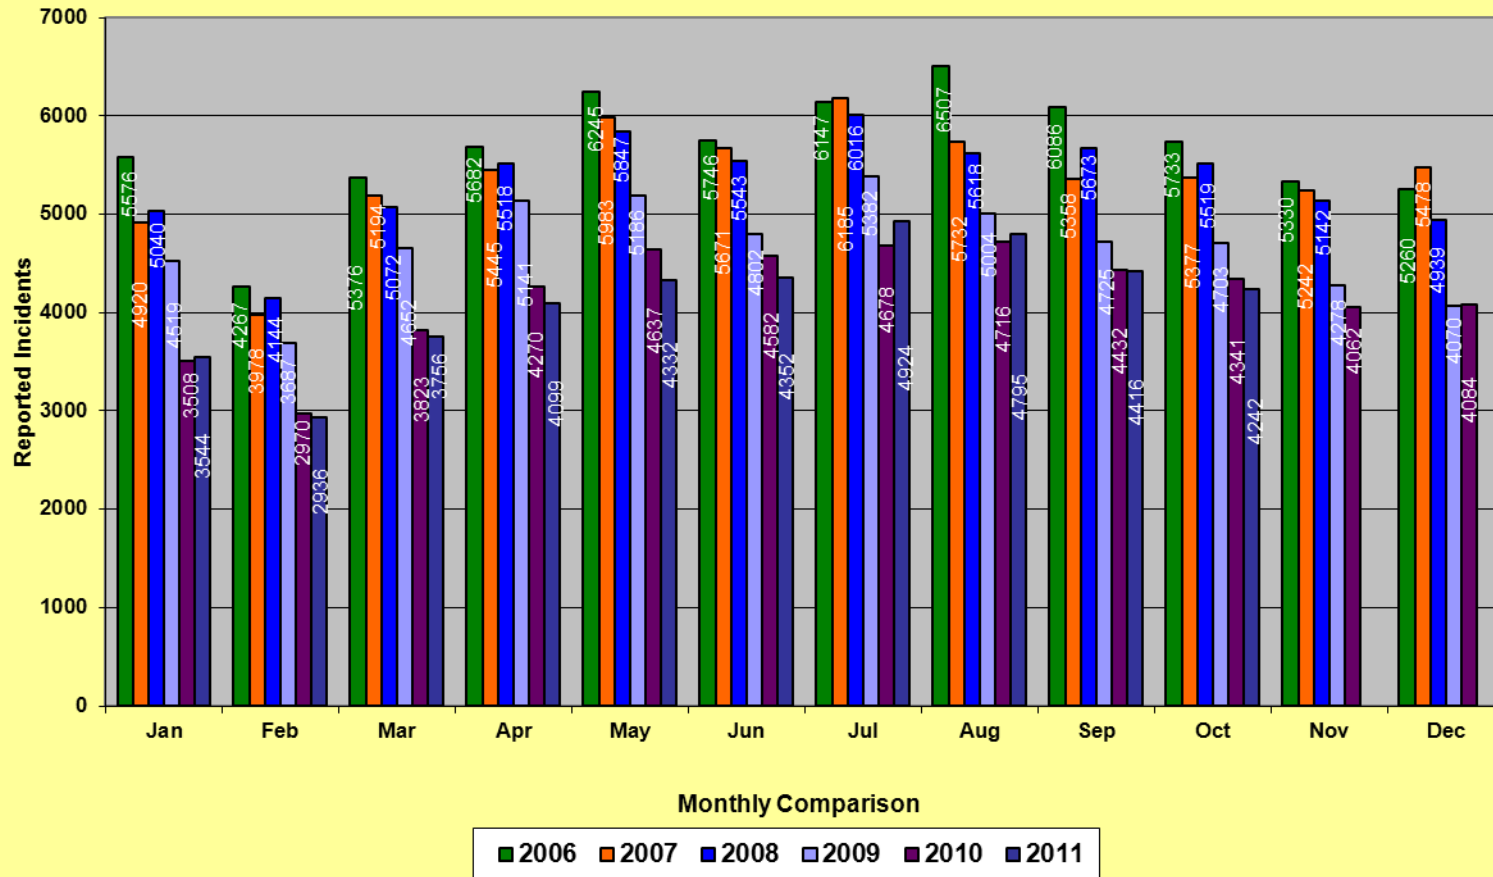

Memphis Police Department Part I Crimes Year to Date - 2006/2007/2008/2009/2010/2011