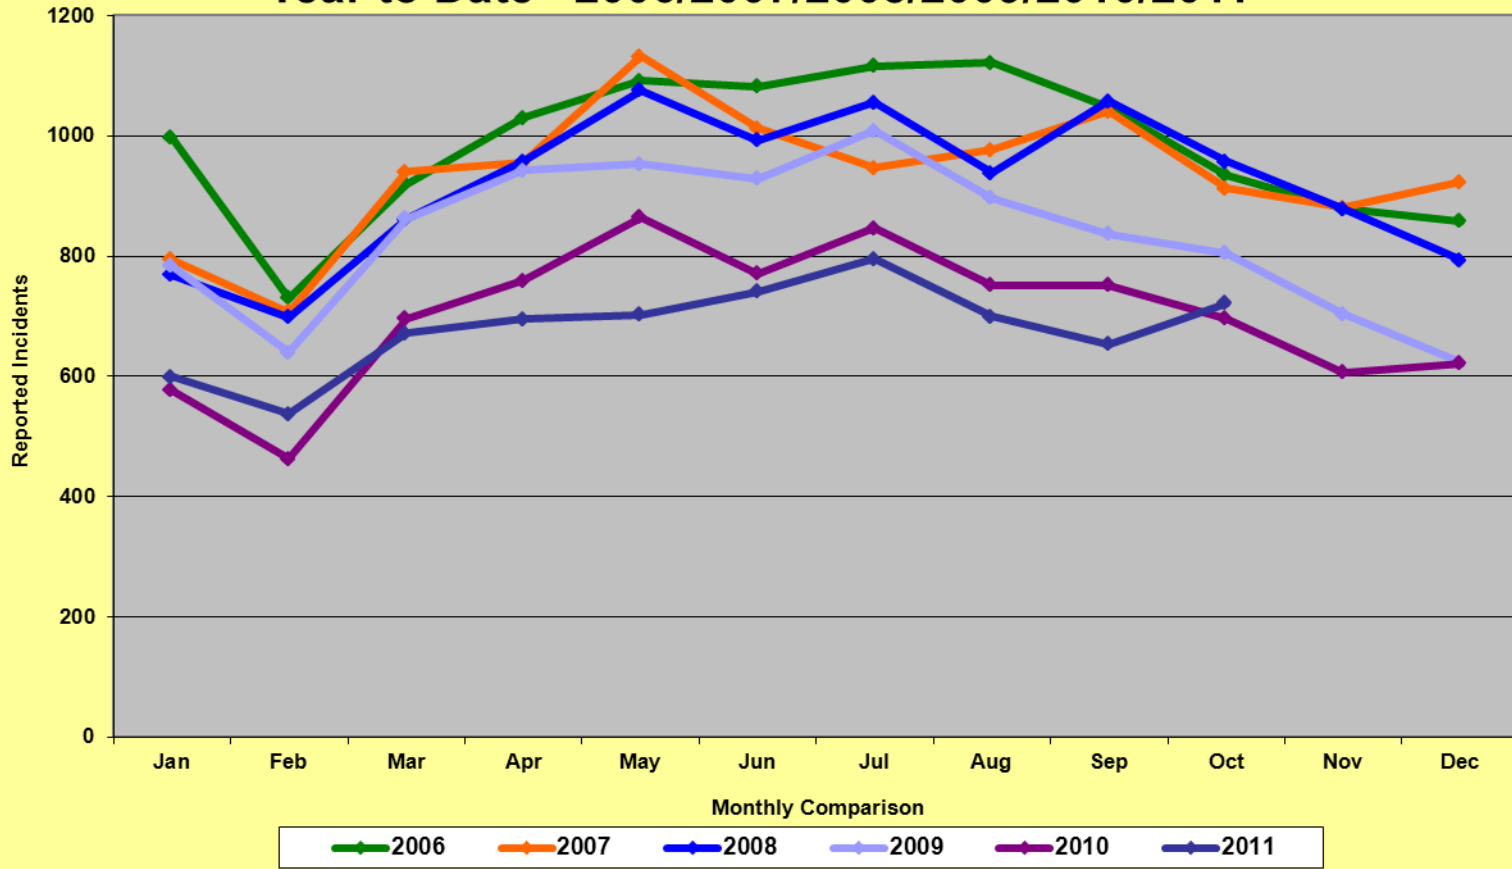

MemphisPolice Department Part 1 Violent Crimes Year to Date - 2006/2007/2008/2009/2010/2011